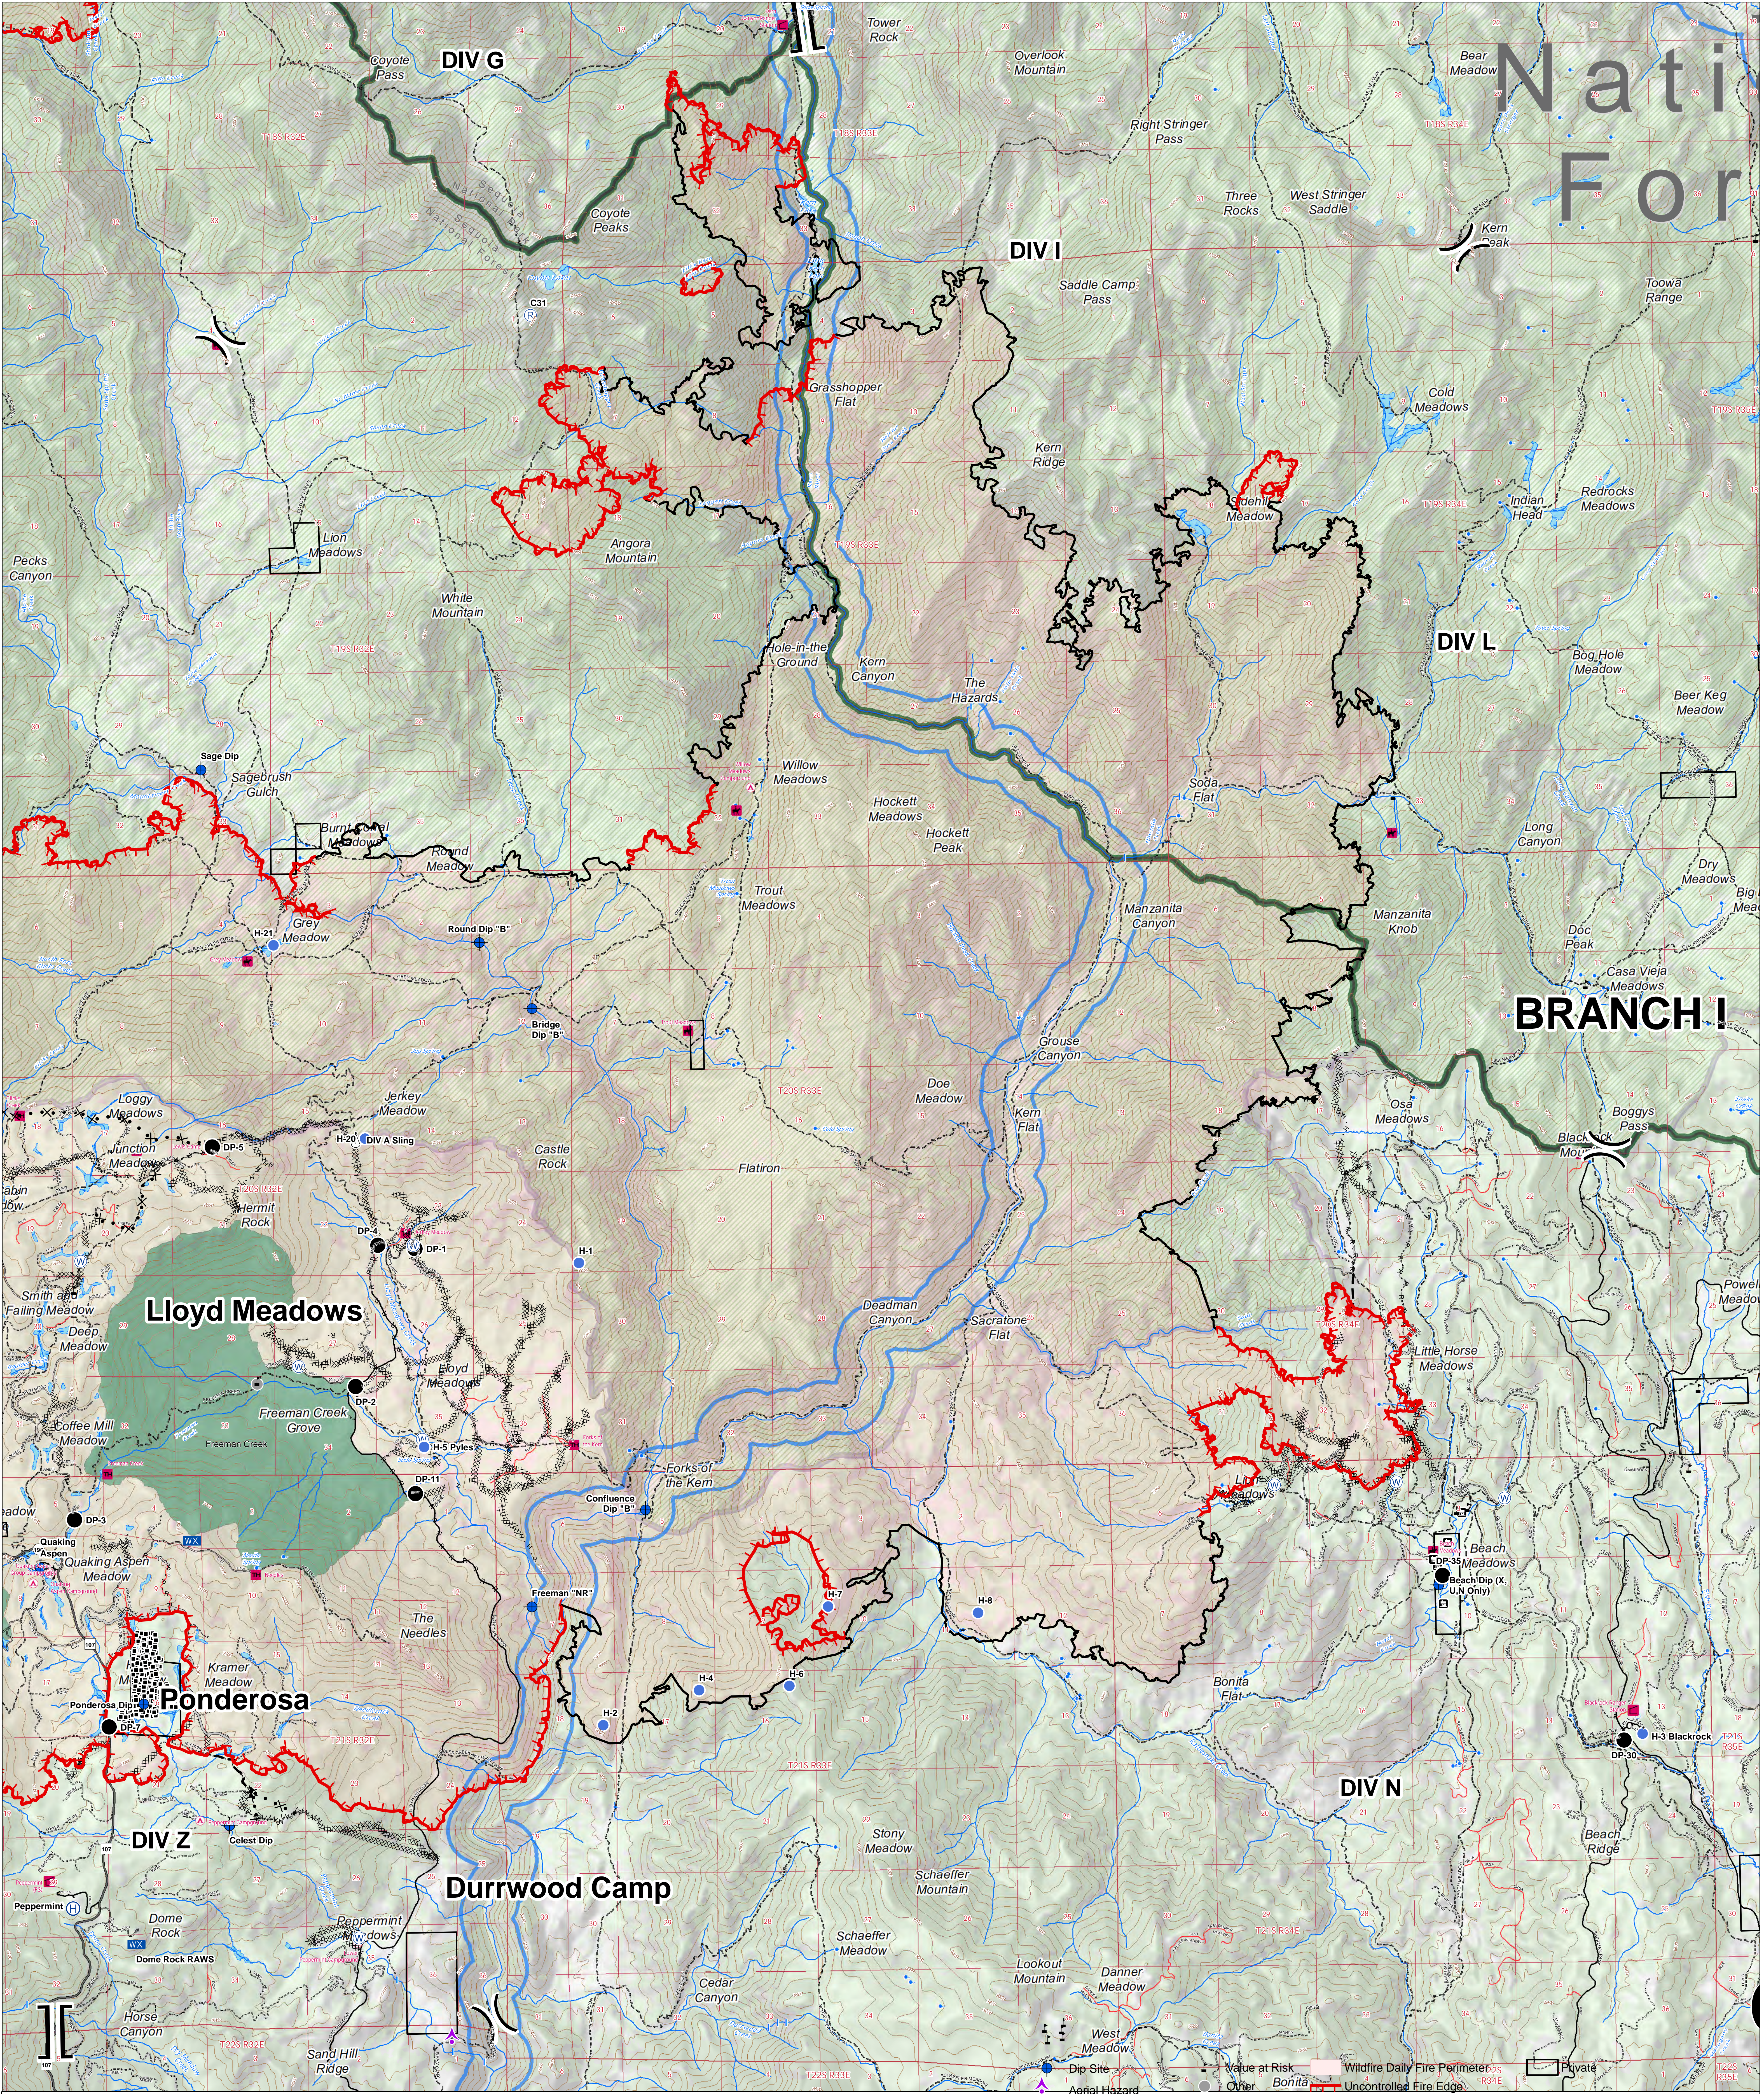

# Nati For

## BRANCH I

Castle Fire: 140,766 Acres  
Shotgun Fire: 834 Acres

### BRANCH I SEQUOIA COMPLEX EAST CASTLE ZONE CA-SQF-002622 09/22/2020

- Drop Point
- Helibase
- Helispot
- Mobile Weather Unit
- Repeater
- Sling Site
- Structure Wrap
- Water Source
- Value at Risk
- Wildfire Daily Fire Perimeter
- Uncontrolled Fire Edge
- Private
- Division Break
- Completed Dozer Line
- Completed Hand Line
- Road as Completed Line
- Access or Improved Road
- Line Break Completed
- Proposed Dozer Line
- Fire Break Planned or Incomplete
- Planned Fire Line
- Aerial Retardant Drop