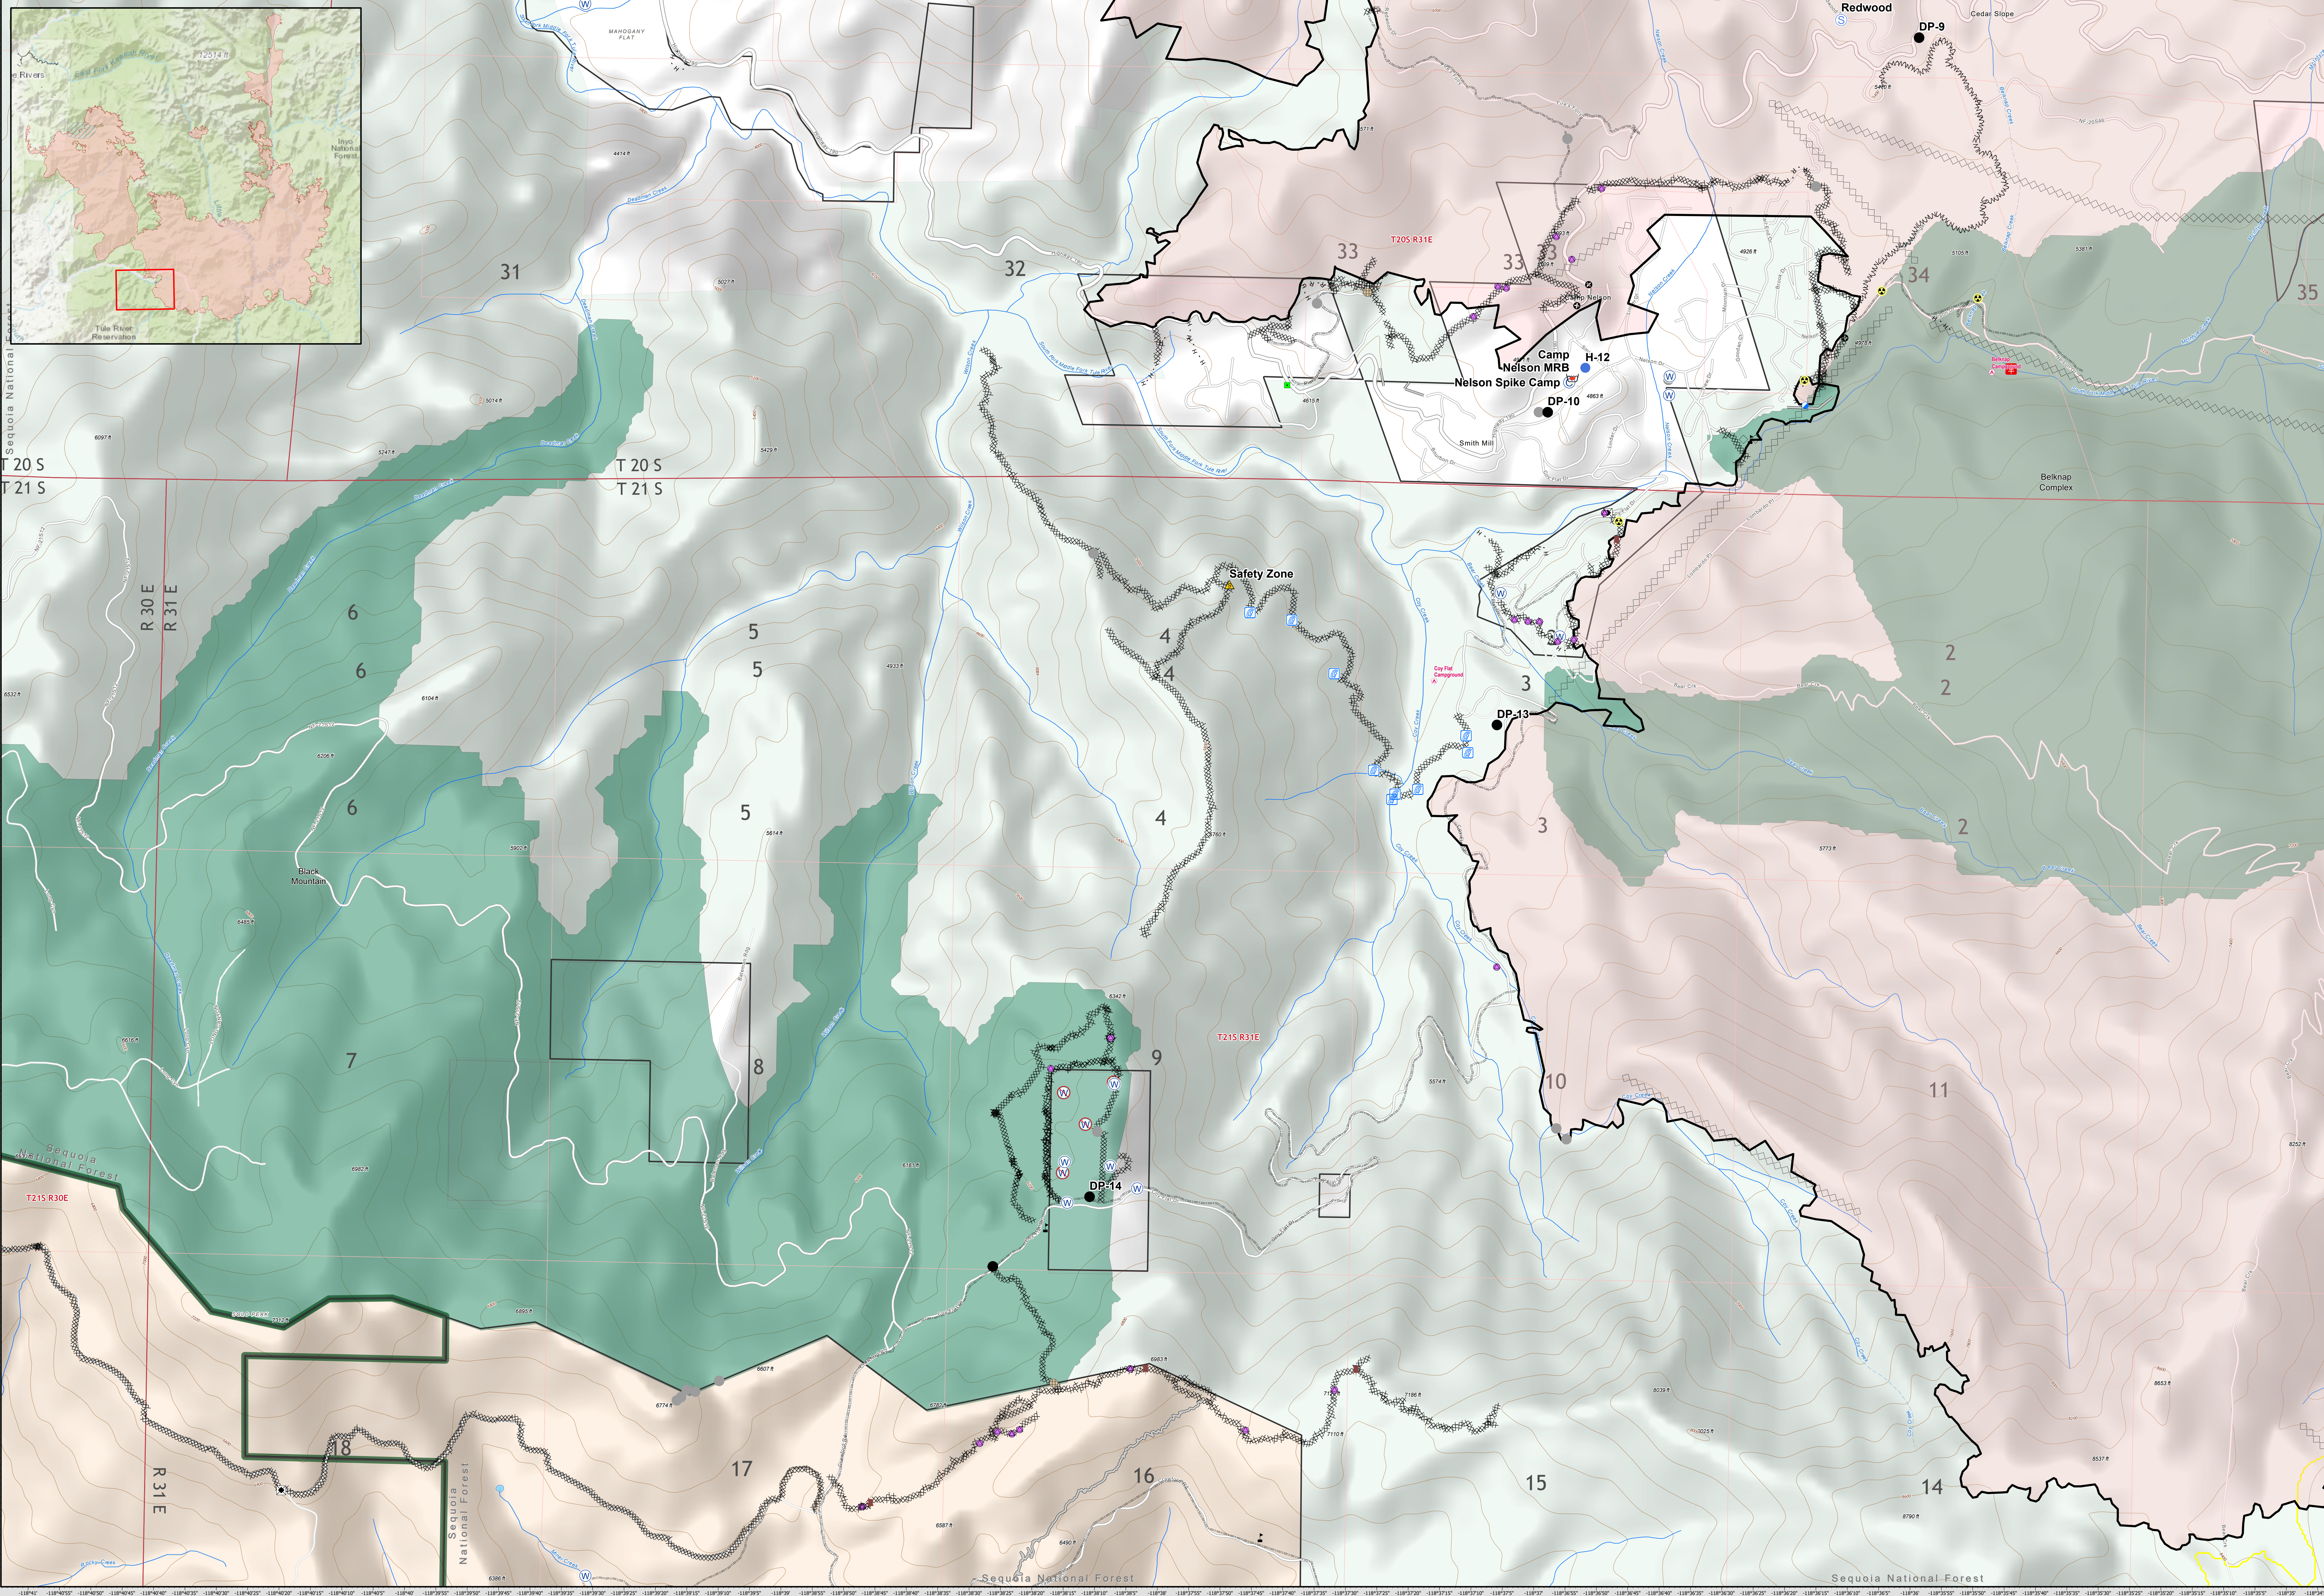

SUPPRESSION REPAIR MOUNTAIN AIRE/CAMP NELSON

Administrative Forest	Road as Completed Line	Drop Point	Camp	Water Source	FS
Wilderness Area	Access or Improved Road	Dozer Push	Landmark	Restricted Water Source	FWS
Administrative Forest	Fire Break Planned or Incomplete	Repair Point	Repair Point	Value at Risk	NPS
Slate Mtn Botanical Area	Aerial Retardant Drop	Retardant in Avoidance Area	Retardant in Avoidance Area	Other	State
Contained Line	Road Repair	Road Repair	Safety Zone	BIA	Private
Completed Dozer Line	Other	Retardant/Mud Pit	Staging Area	BLM	Wildfire Daily Fire Perimeter
Completed Hand Line	Backcountry Structures	Helispot	Stream Crossing	BOR	Other
					Private

SUPPRESSION REPAIR
Mountain Aire/Camp Nelson
 SQF Complex
 CA-SQF-002622
 10/28/2020

169921 acres,
 as of 10/27/2020, 0900 HRS