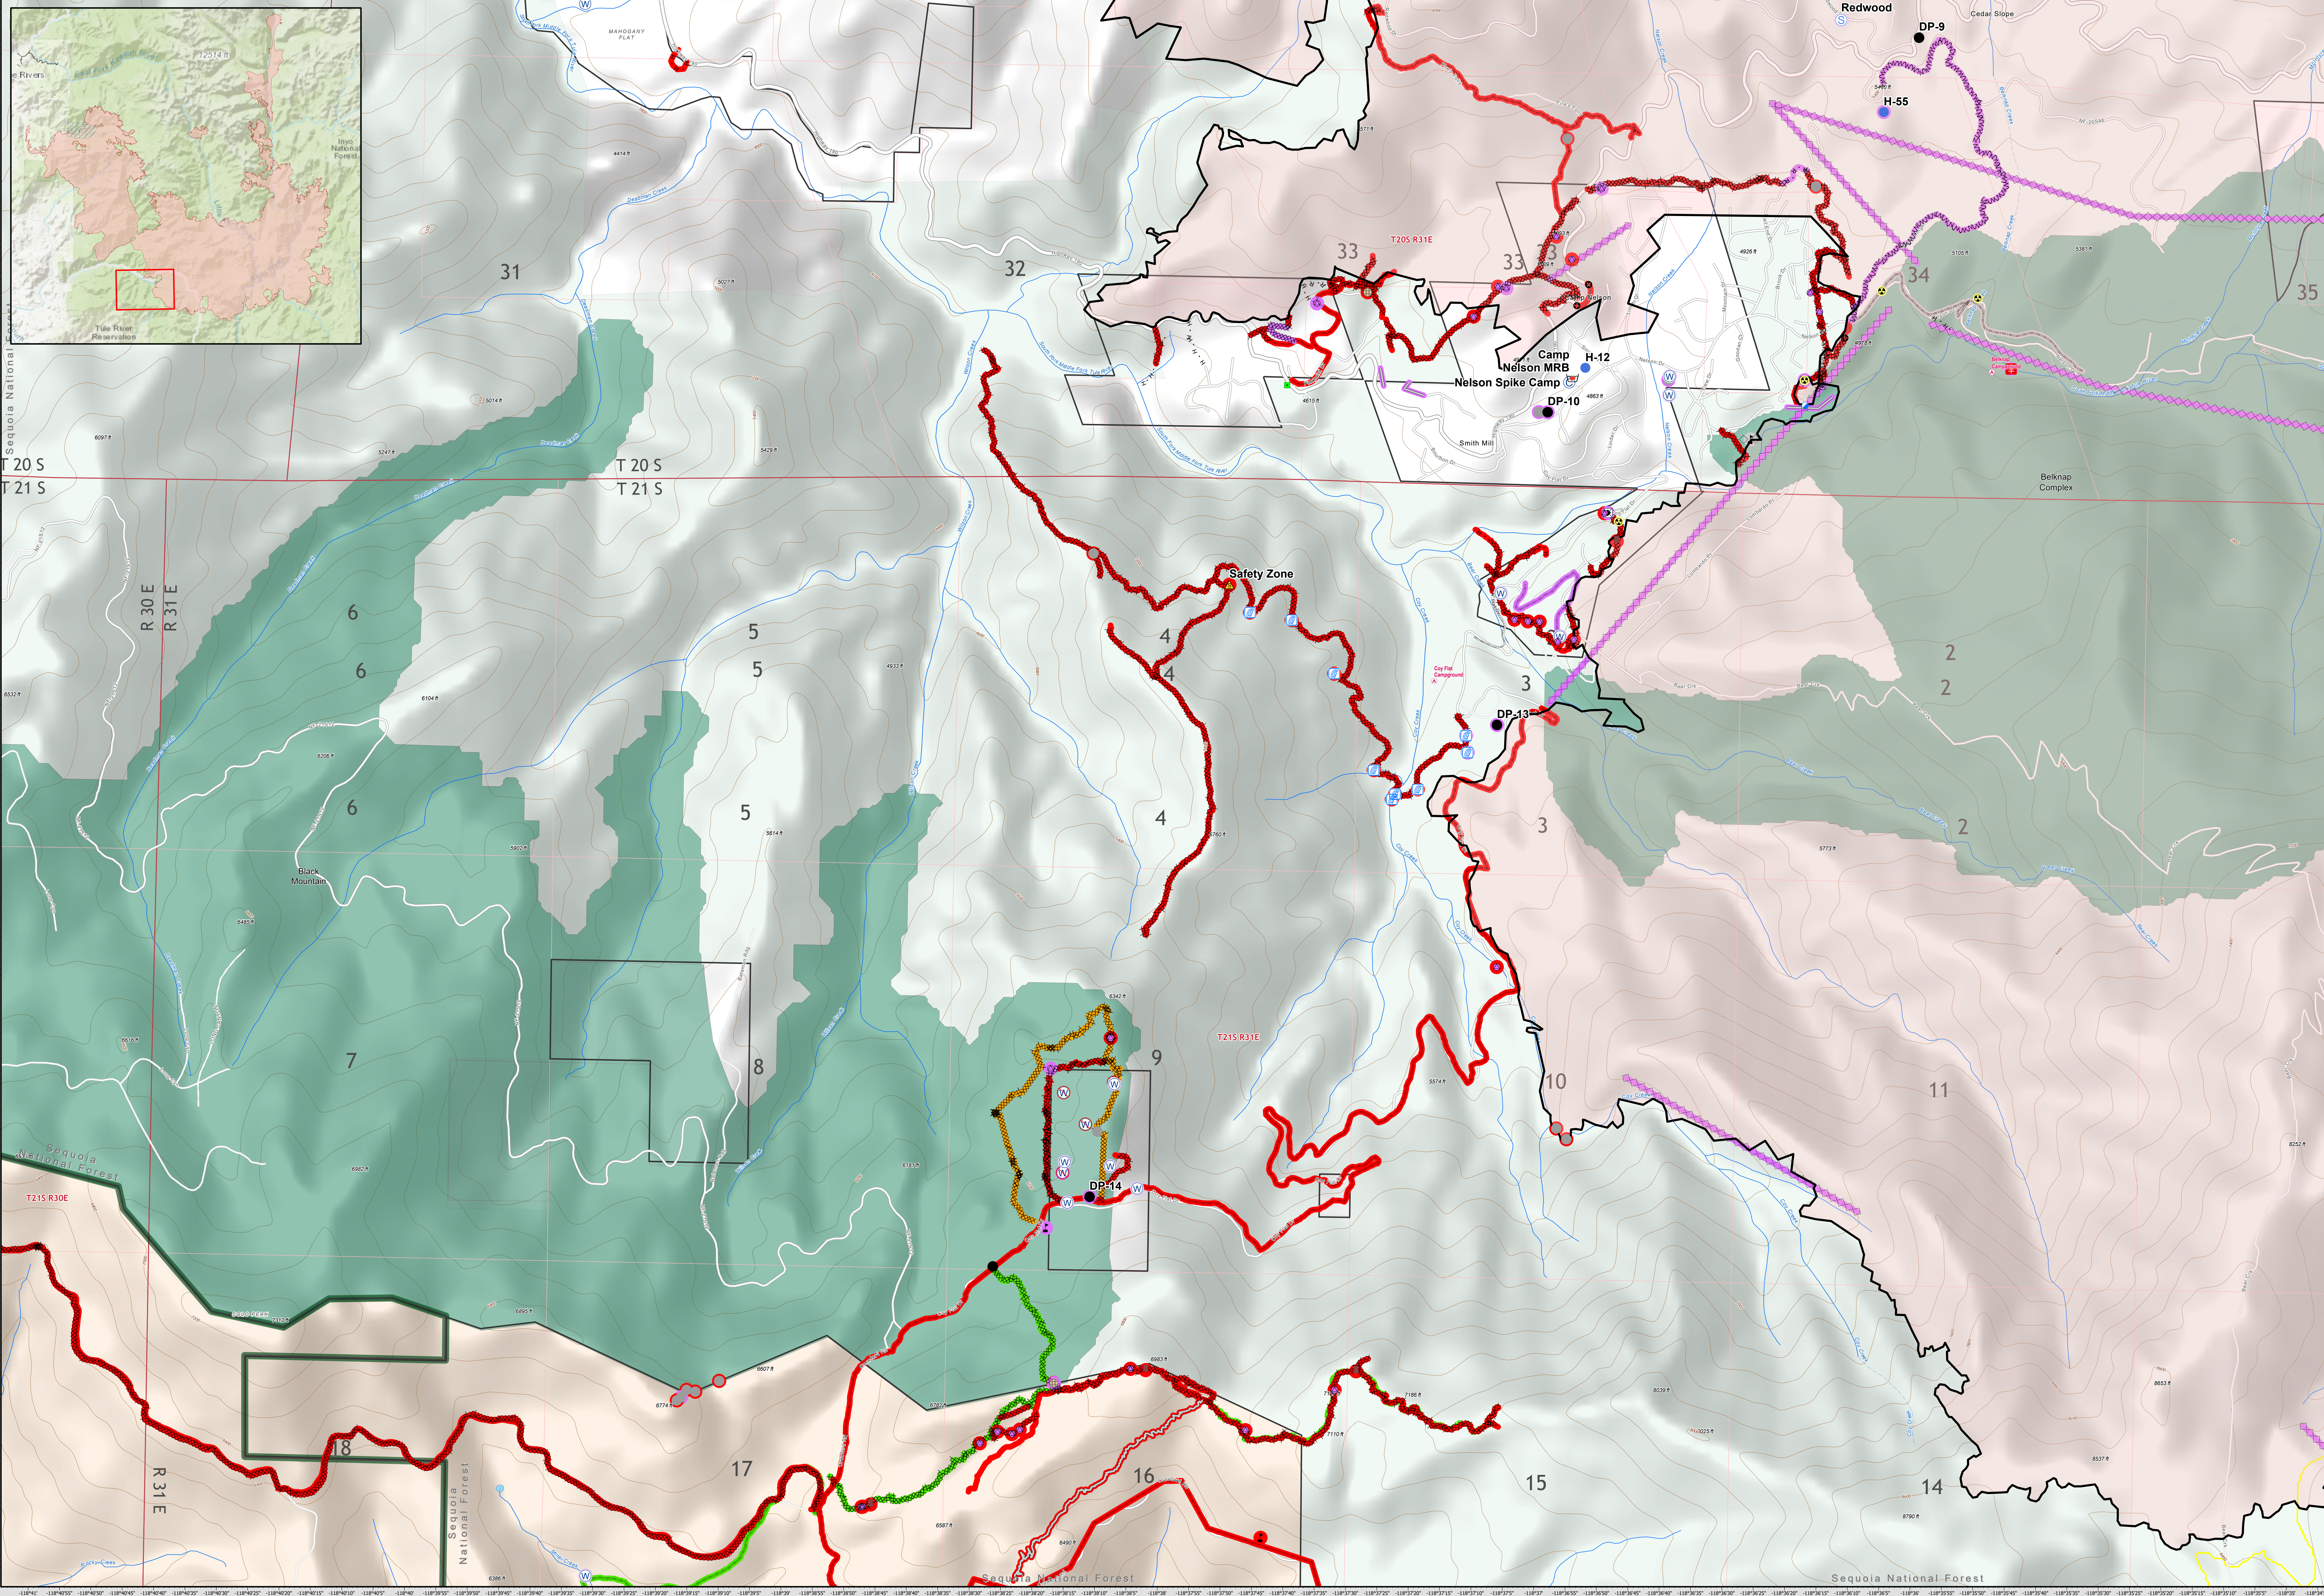

# SUPPRESSION REPAIR MOUNTAIN AIRE/CAMP NELSON

Administrative Forest	In Progress	Repair Needed	Hazard Tree	Water Source	FS
Wilderness Area	Repair Needed	No Repair Needed	Retardant/Mud Pit	Staging Area	FWS
Administrative Forest	No Repair Needed	Other - See Comments	Helispot	Restricted Water Source	NPS
Slate Mtn Botanical Area	Other - See Comments	Unknown	Camp	Value at Risk	State
Repair Status	Unknown	Contained Line	Landmark	Other	Private
Completed - Inspected	Completed - Inspected	Completed Dozer Line	Repair Point	Fire Break Planned or Incomplete	Wildfire Daily Fire Perimeter
In Use - Fire Management	In Use - Fire Management	Completed Hand Line	Retardant in Avoidance Area	BIA	Private
Completed - Ready for Inspection	Completed - Ready for Inspection	Access or Improved Road	Road Repair	BOR	
In Progress	In Progress	Fire Break Planned or Incomplete	Safety Zone		

## SUPPRESSION REPAIR Mountain Aire/Camp Nelson

SQF Complex  
CA-SQF-002622  
11/01/2020

170,165 acres,  
as of 10/31/2020, 0800 HRS

1:8,000

Map Updated: 10/29/2020 9:23