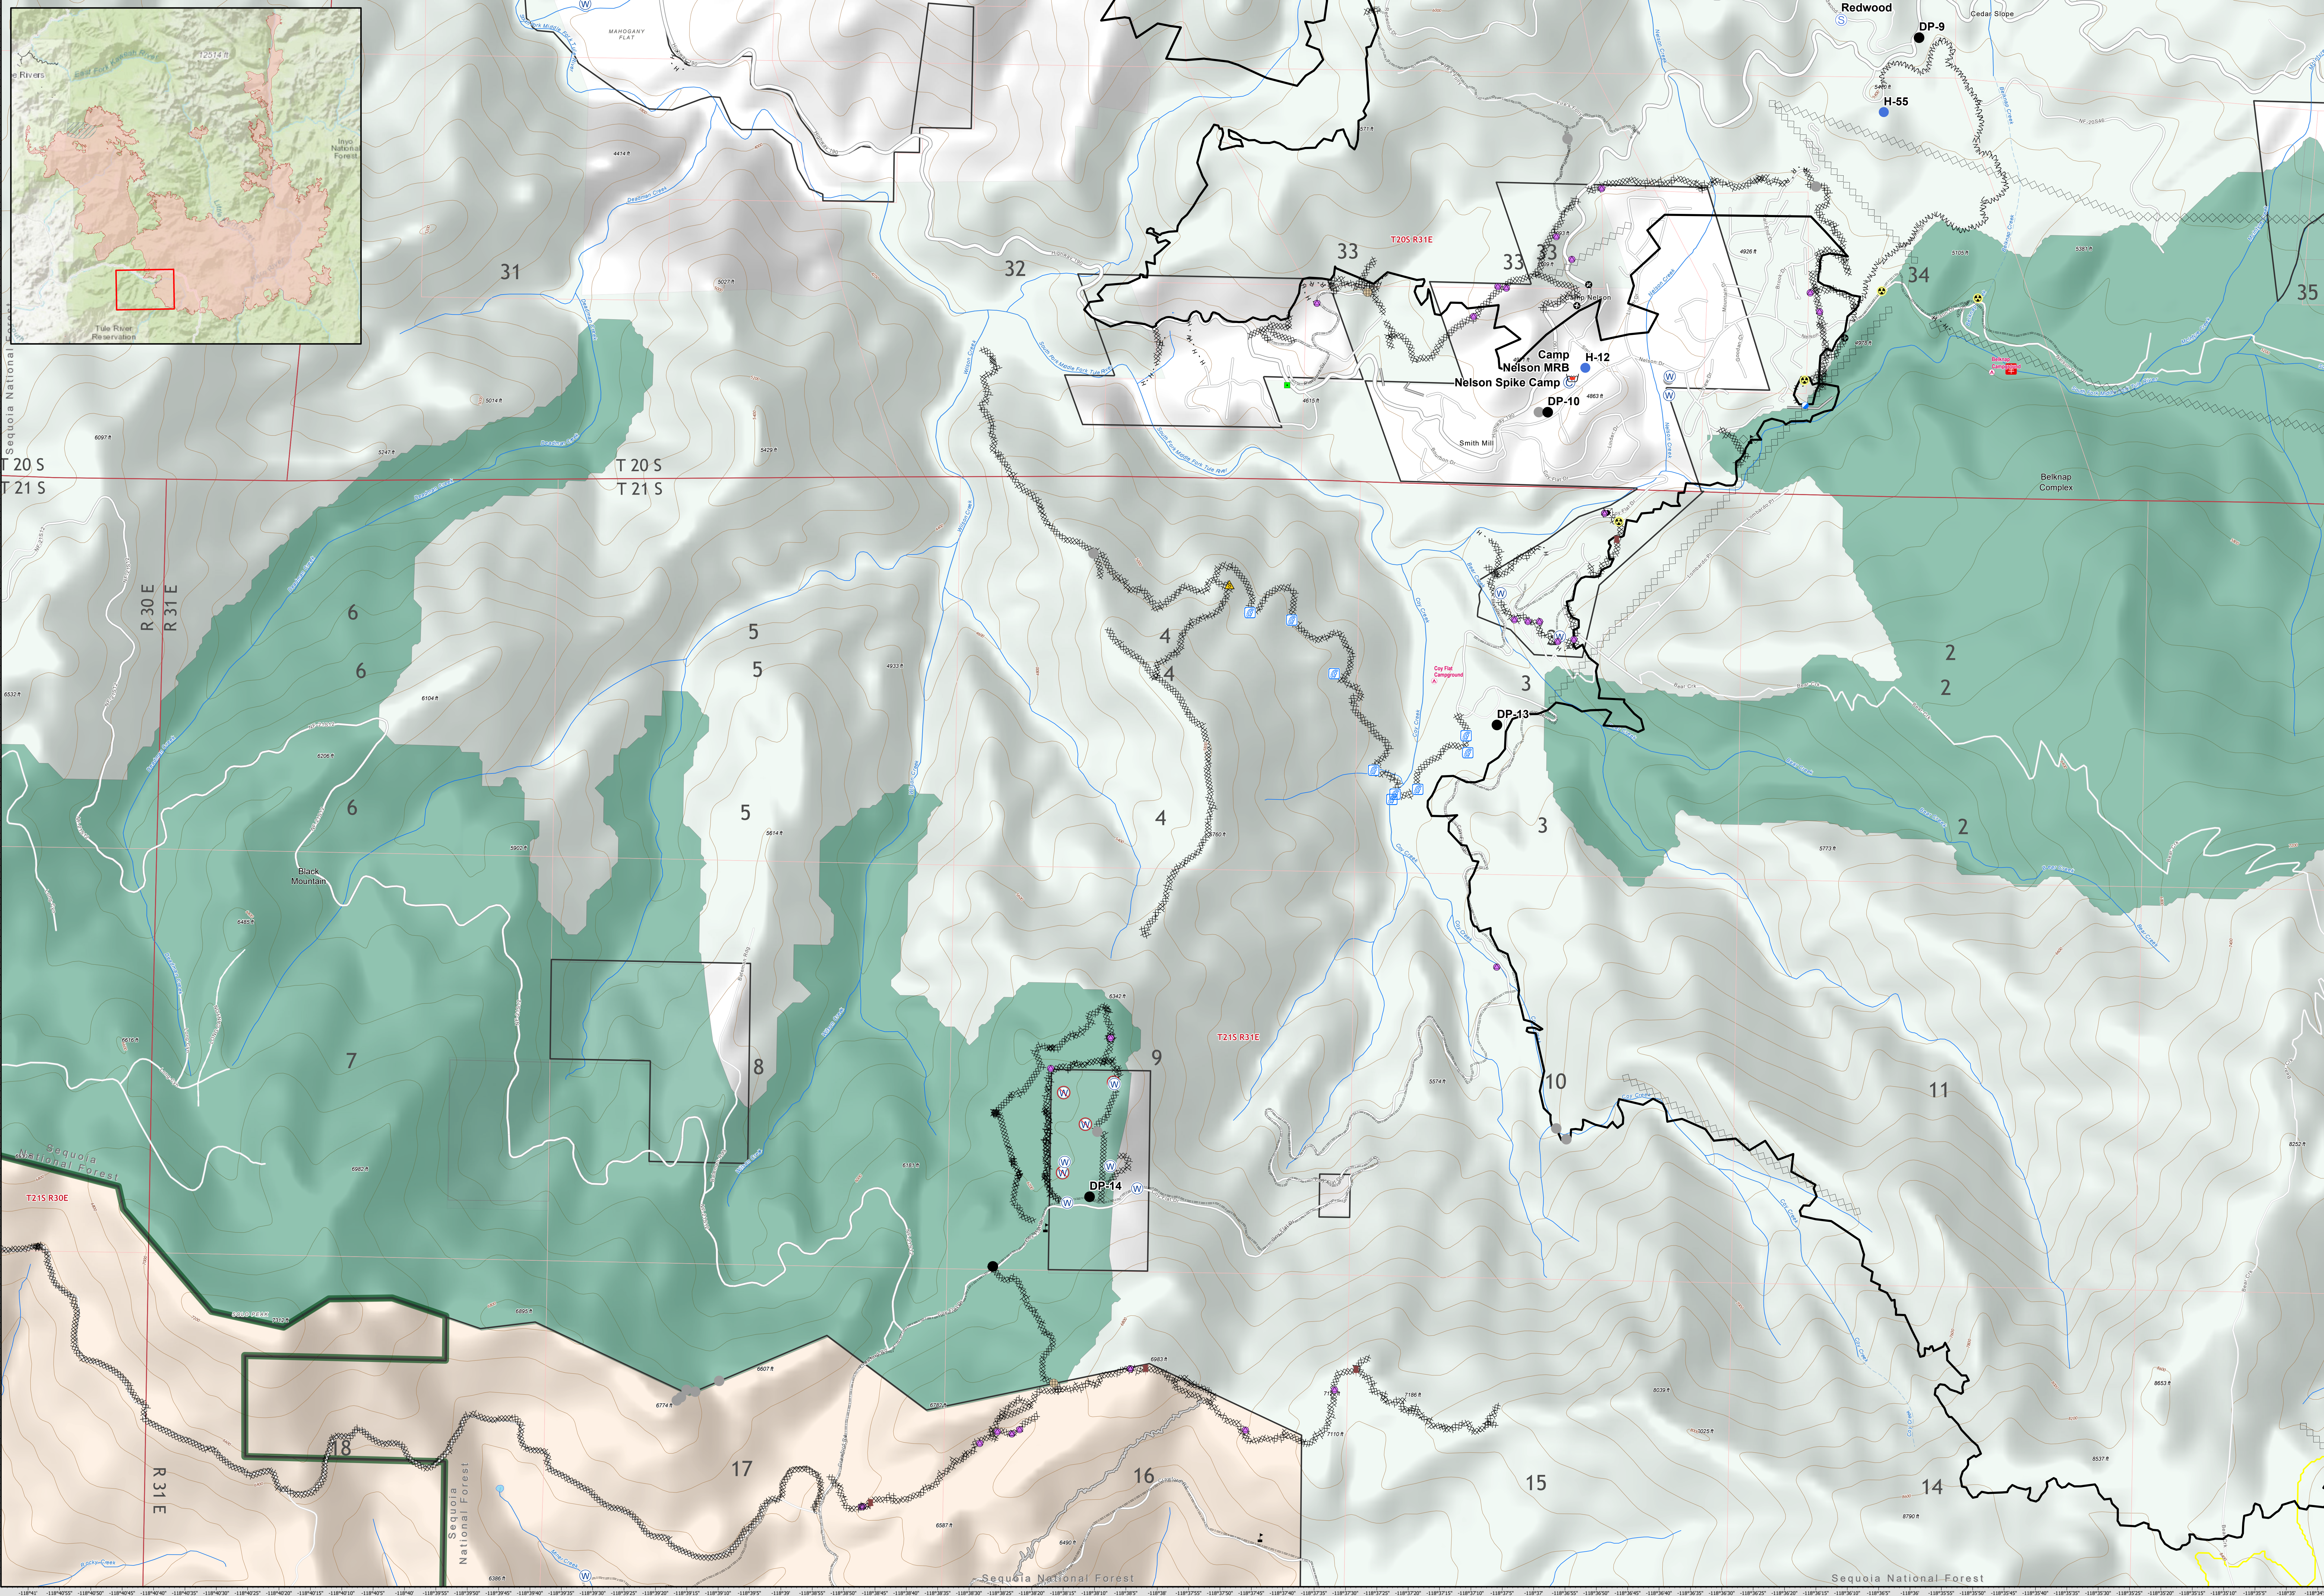

SUPPRESSION REPAIR MOUNTAIN AIRE/CAMP NELSON

Administrative Forest	Access or Improved Road	Fence - Cut/Damaged	Road Repair	BIA
Wilderness Area	Fire Break Planned or Incomplete	Hazard	Safety Zone	BLM
Administrative Forest	Aerial Retardant Drop	Hazard Tree	Staging Area	BOR
Slate Mtn Botanical Area	Air Tanker Retardant	Retardant/Mud Pit	Stream Crossing	FWS
Contained Line	Road Repair	Helispot	Water Source	NPS
Completed Dozer Line	Other	Camp	Restricted Water Source	State
Completed Hand Line	Backcountry Structures	Landmark	Value at Risk	Private
Road as Completed Line	Drop Point	Repair Point	Retardant in Avoidance Area	Private
Dozer Push	Other	Other		

SUPPRESSION REPAIR
Mountain Aire/Camp Nelson
 SQF Complex
 CA-SQF-002622
 11/02/2020

170,384 acres,
as of 11/01/2020, 0900 HRS

1:8,000

Map Updated: 11/1/2020 9:08