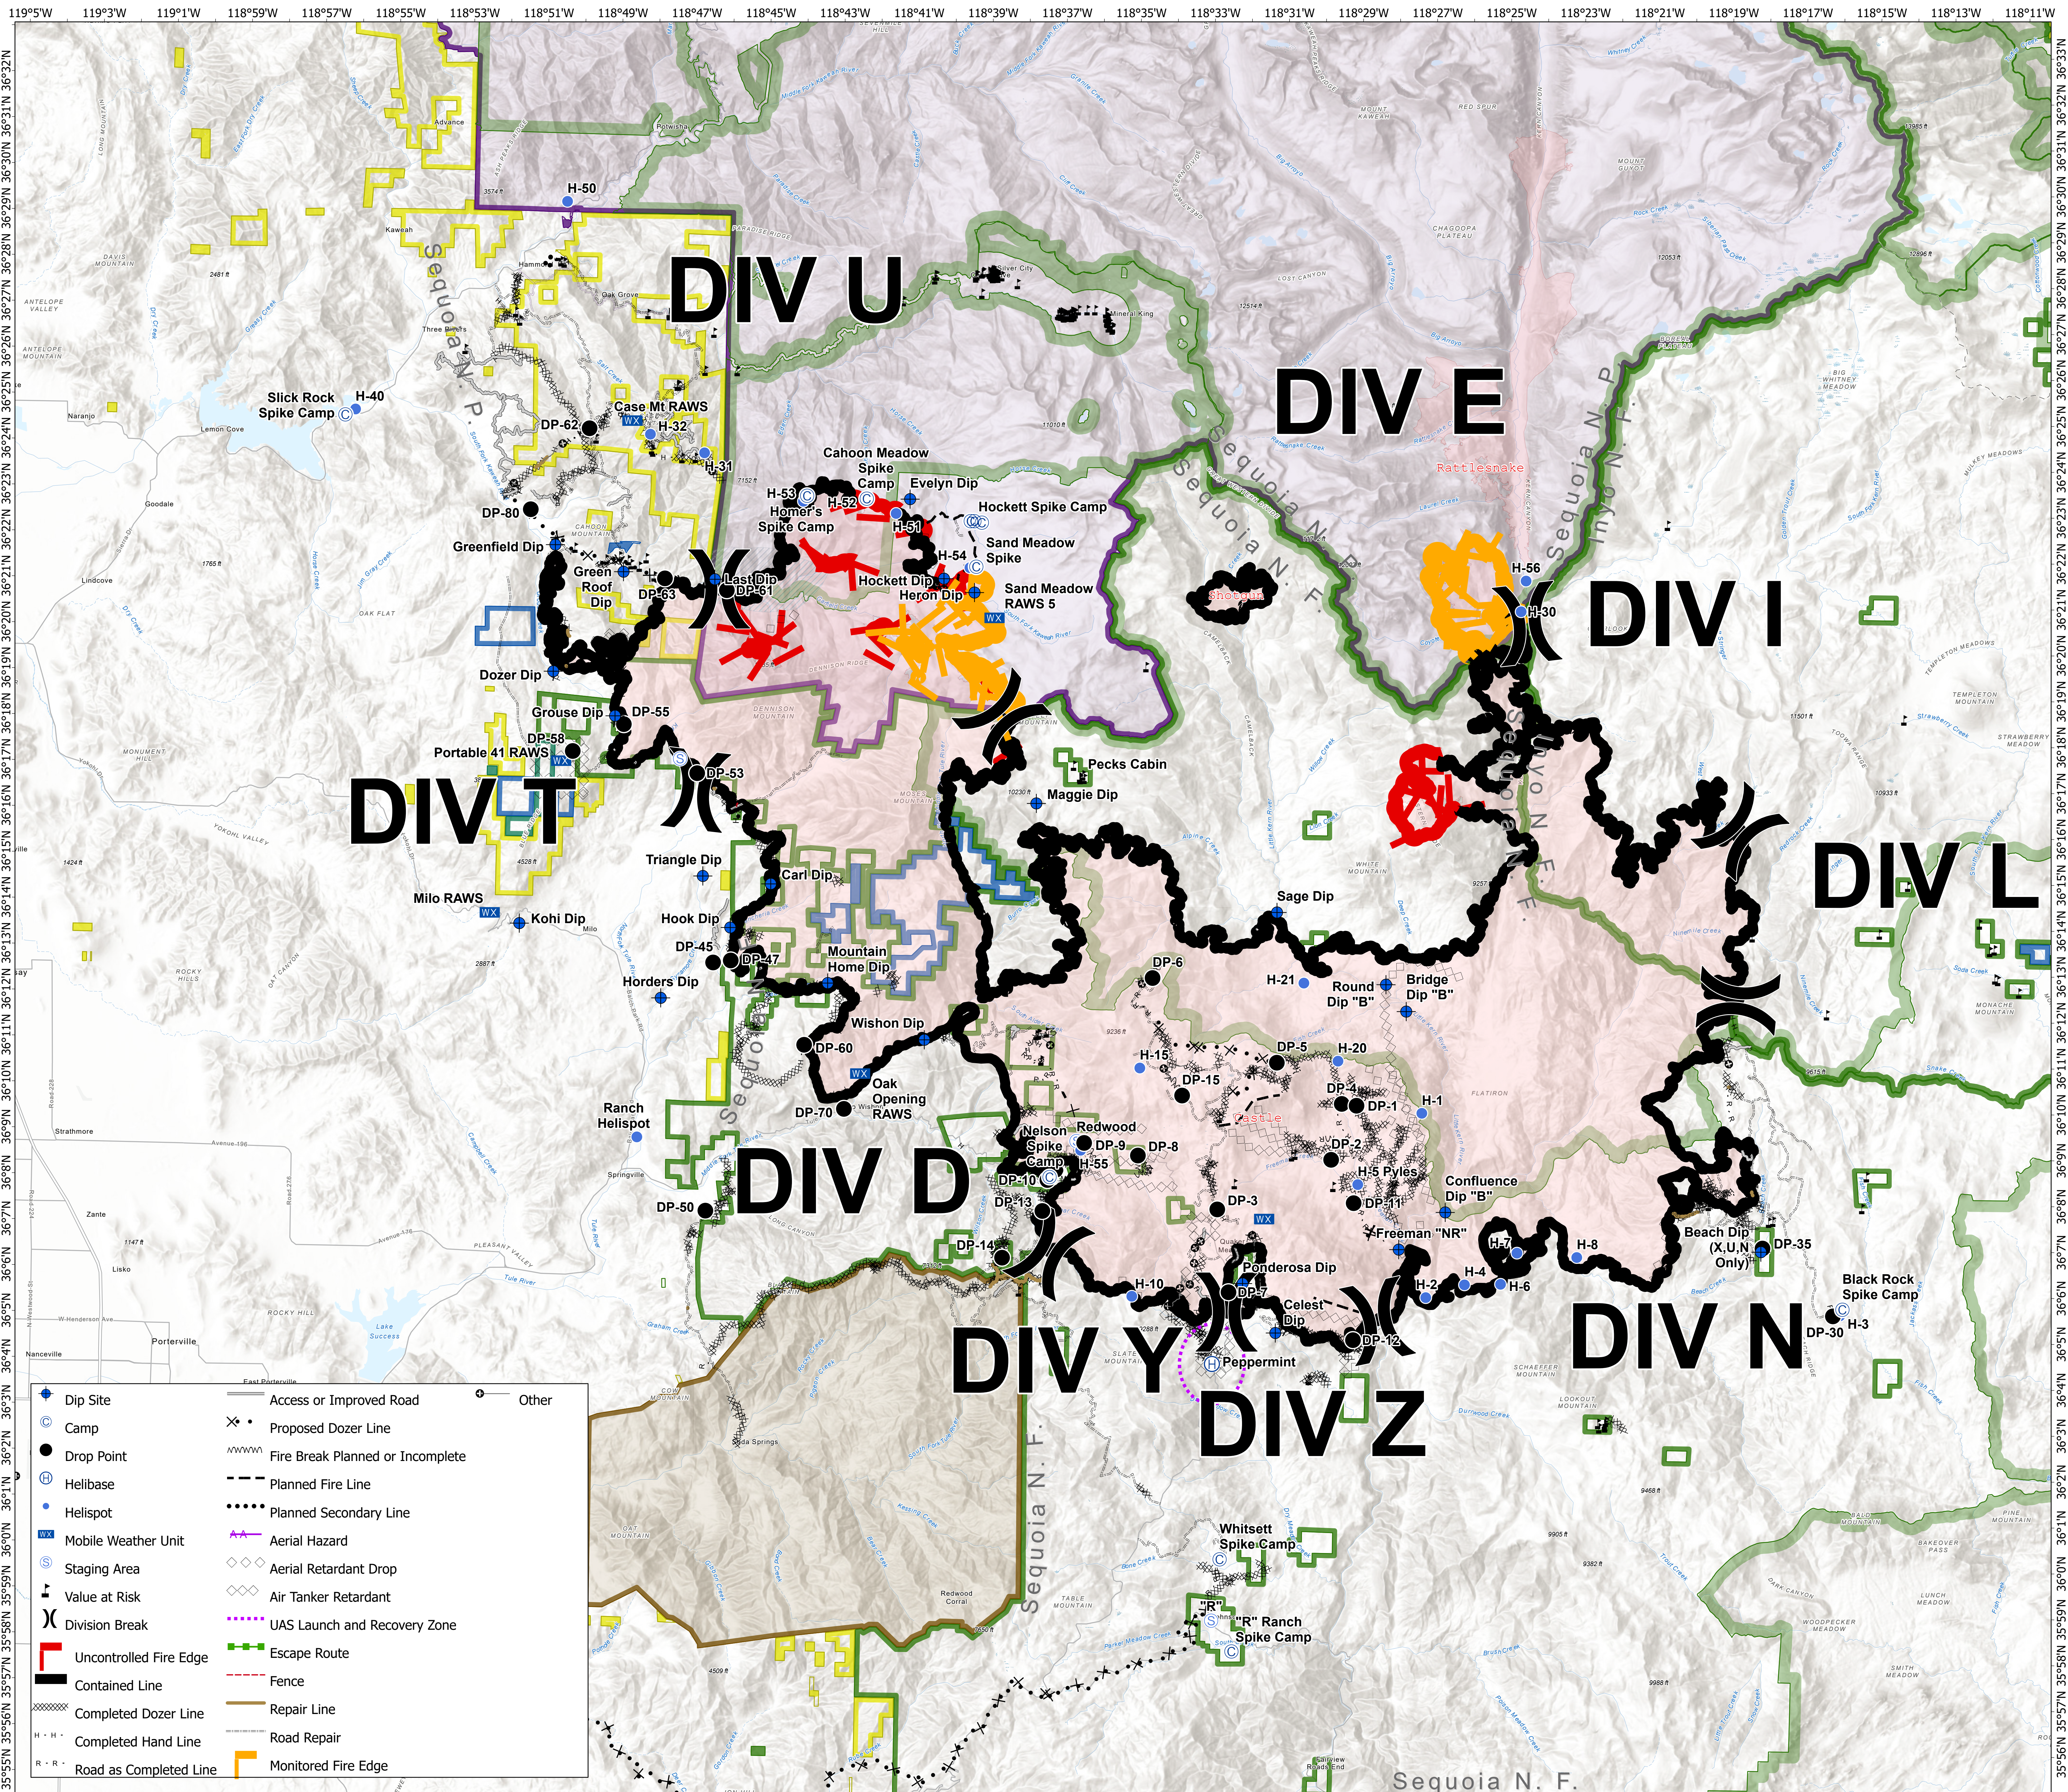

# Briefing Map

# SQF Complex CA-SQF-002622

# 11/03/2020 170,512 Acres

NAD 83