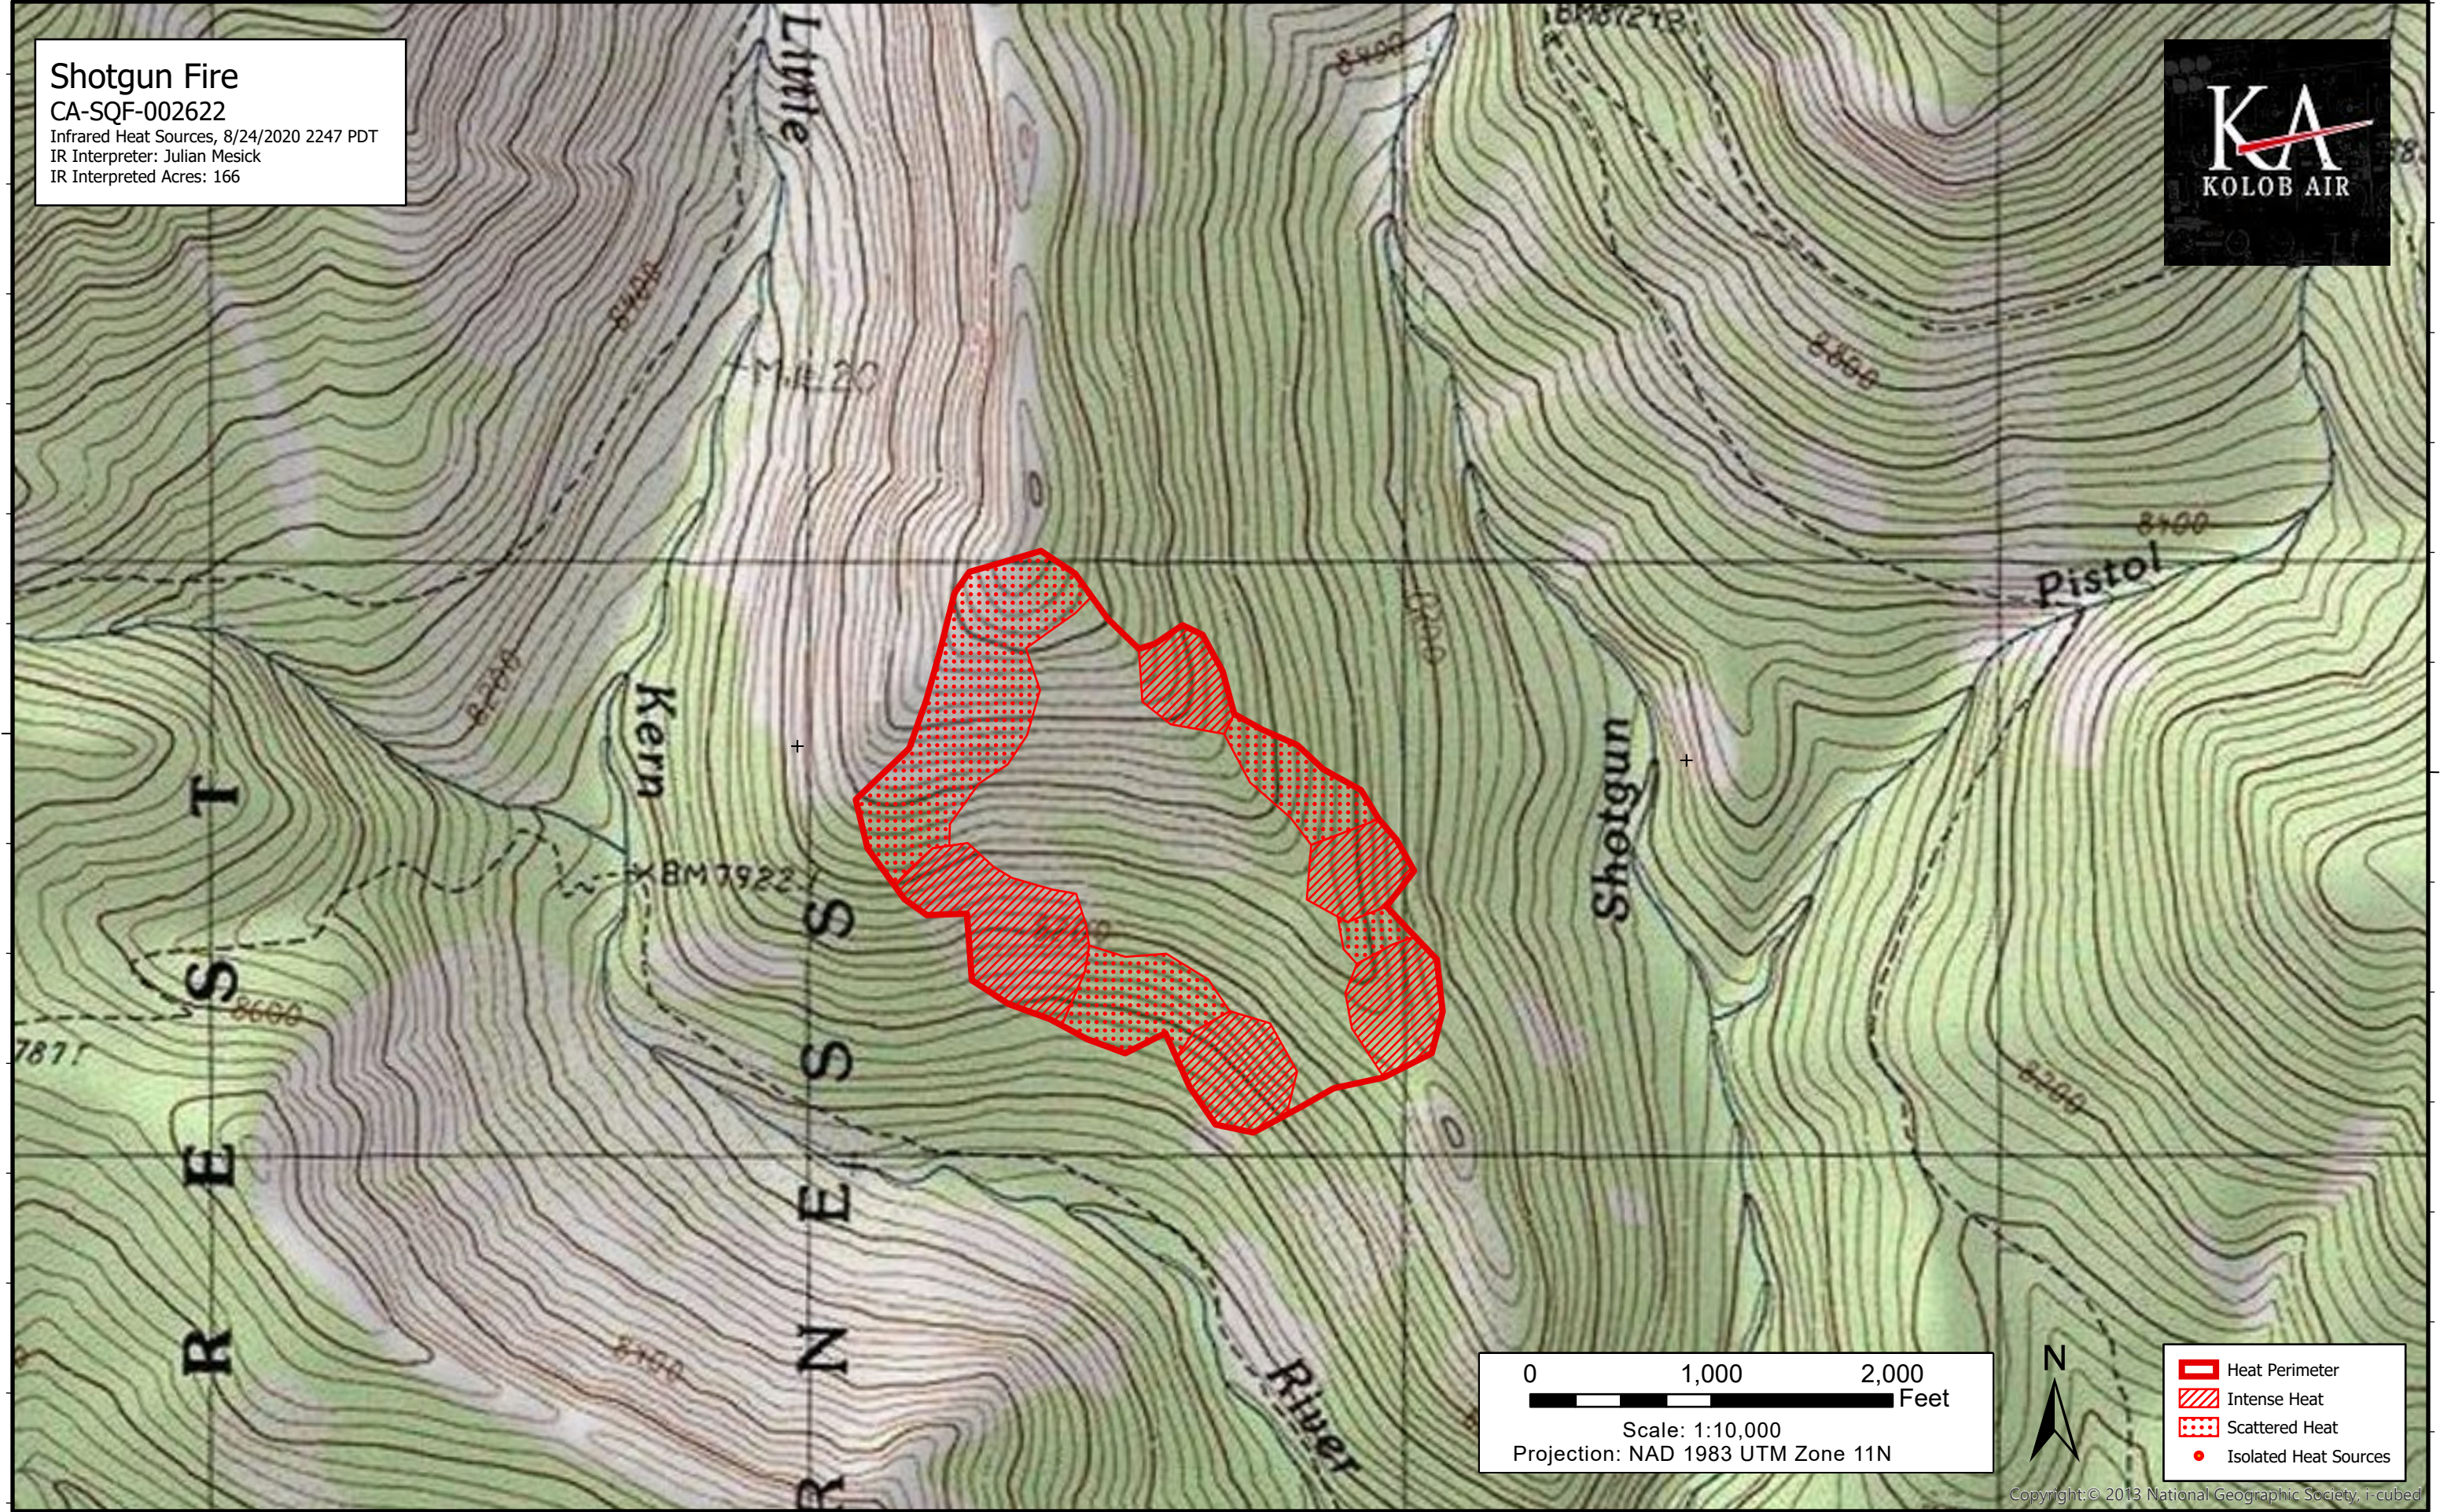

118°33'W

118°32'W

Shotgun Fire

CA-SQF-002622

Infrared Heat Sources, 8/24/2020 2247 PDT

IR Interpreter: Julian Mesick

IR Interpreted Acres: 166

36°21'N

36°21'N

R
E
S
T

R
N
E
S
S

R
i
v
e
r

Kern

Shotgun

Pistol

BM 7922

BM 8721B

Scale: 1:10,000
Projection: NAD 1983 UTM Zone 11N

- Heat Perimeter
- Intense Heat
- Scattered Heat
- Isolated Heat Sources

118°33'W

118°32'W