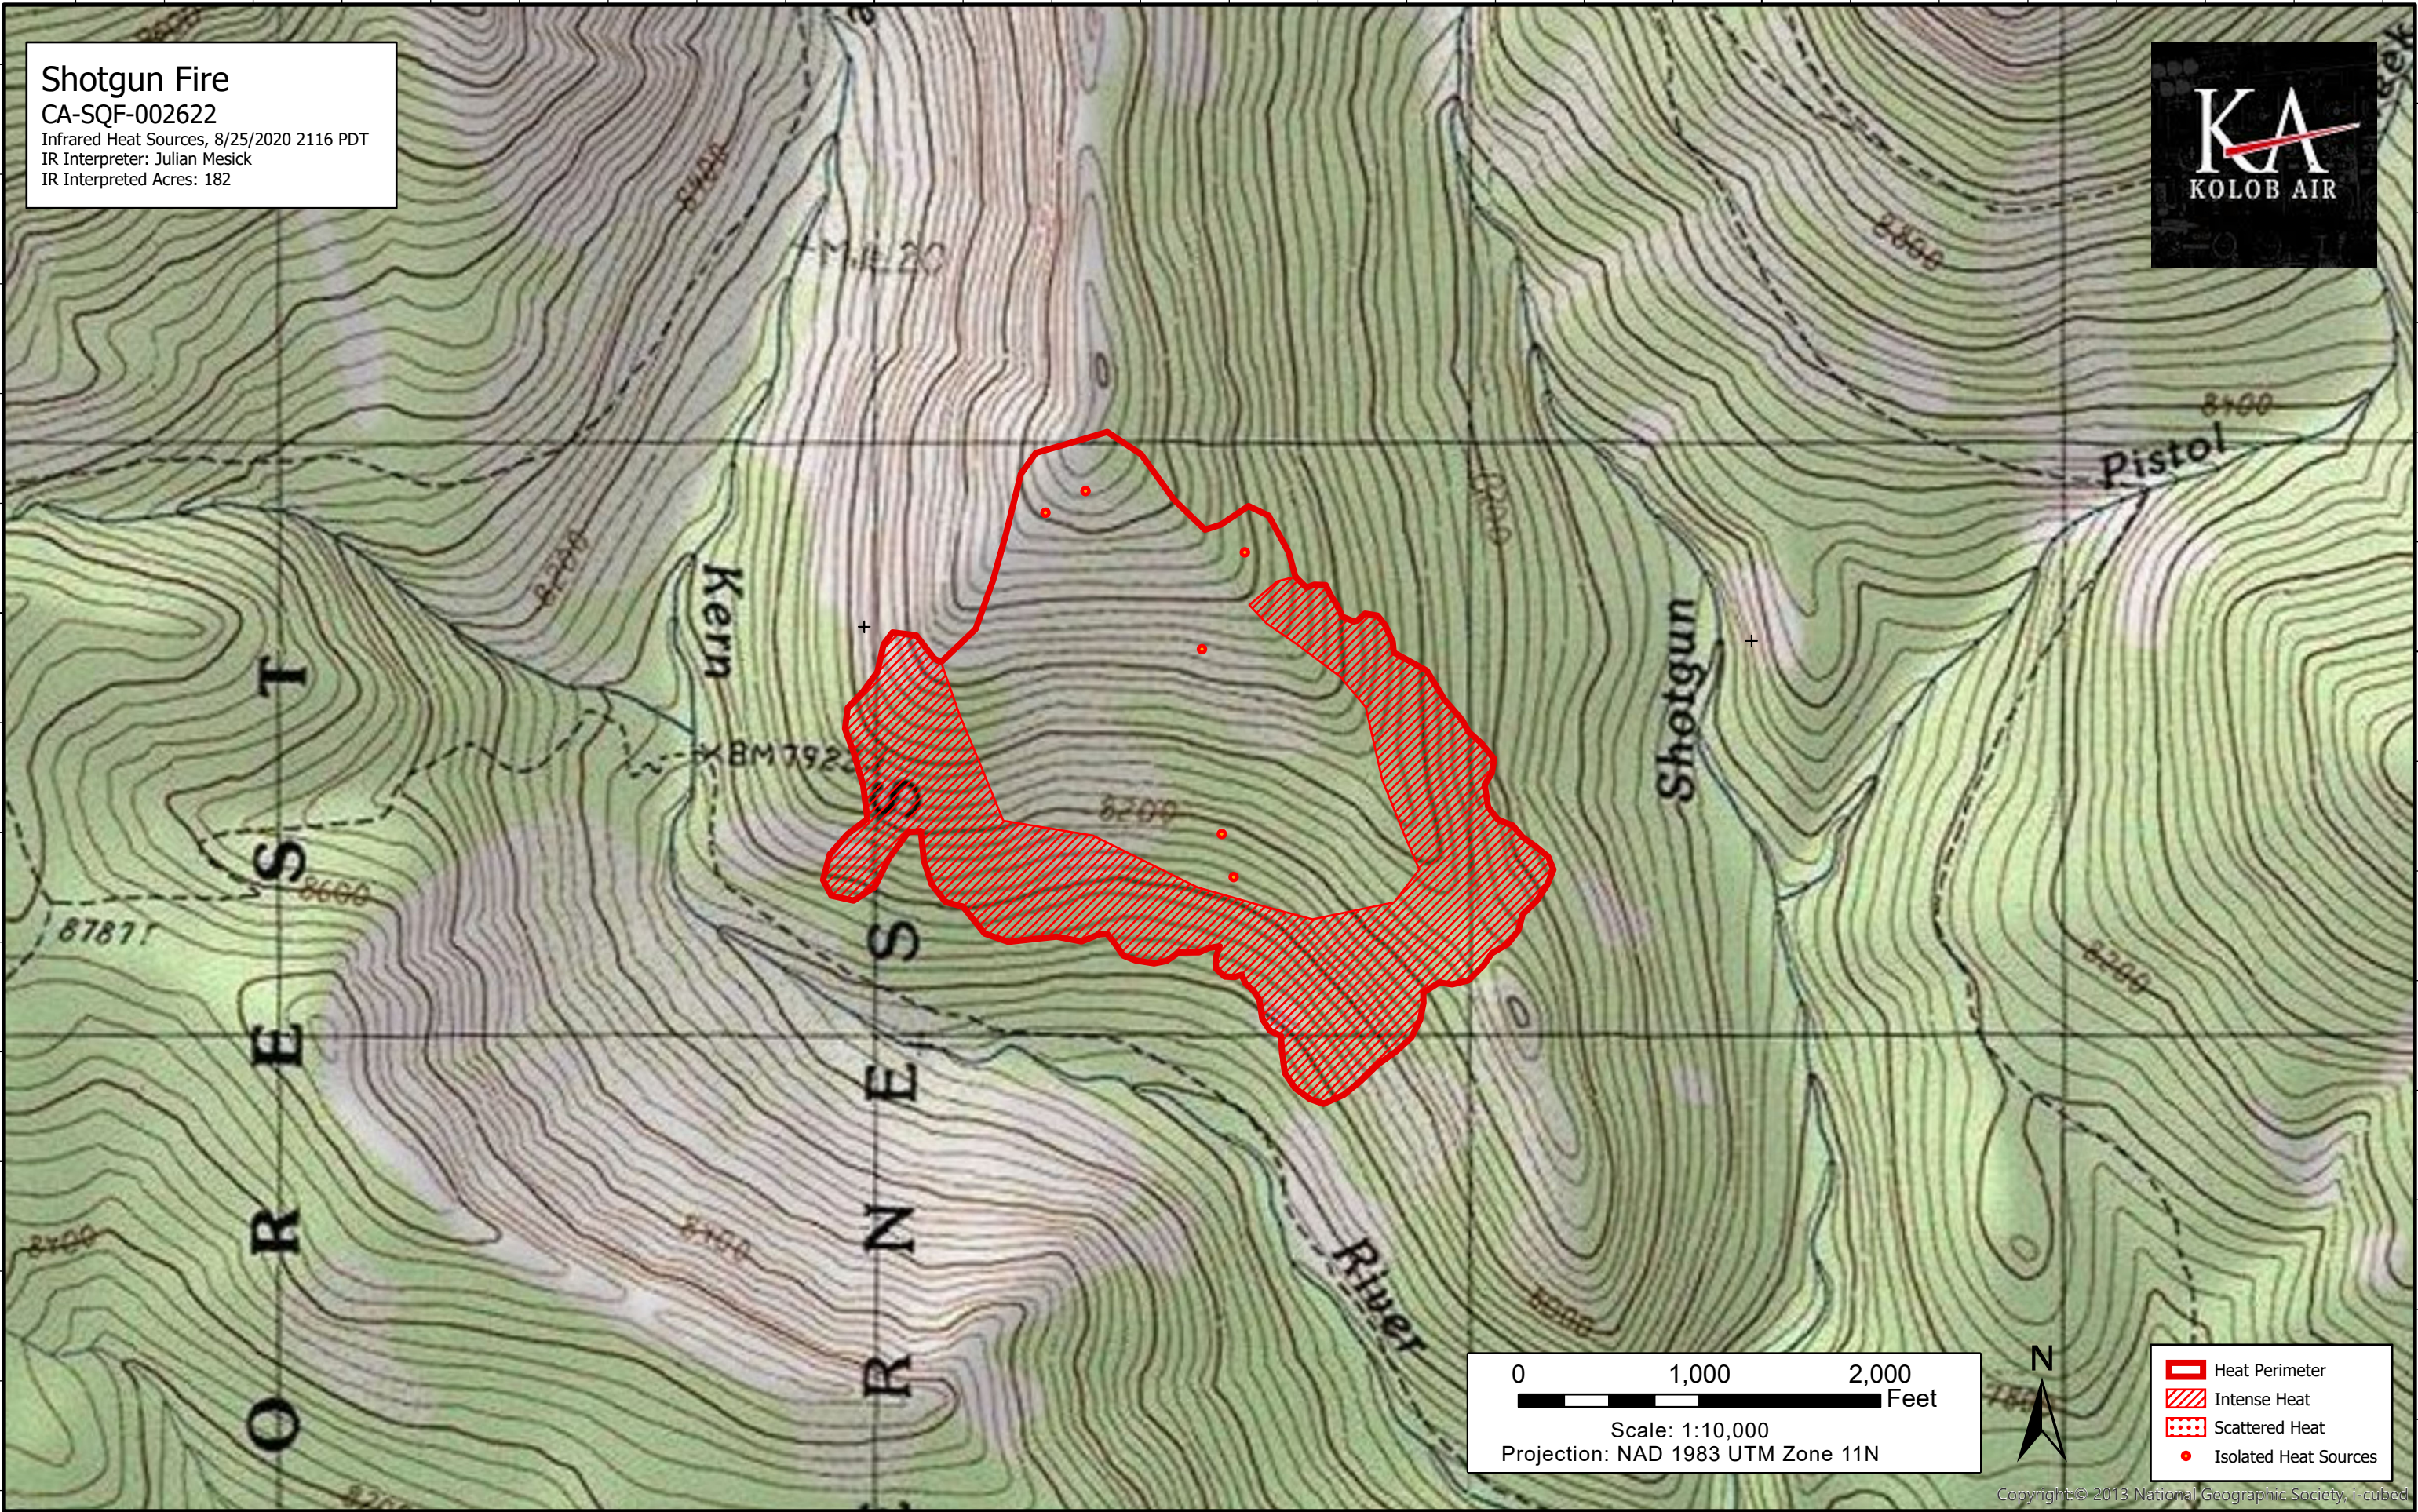

Shotgun Fire
CA-SQF-002622
Infrared Heat Sources, 8/25/2020 2116 PDT
IR Interpreter: Julian Mesick
IR Interpreted Acres: 182

36°21'N

36°21'N

118°33'W

118°32'W

118°33'W

118°32'W

- Heat Perimeter
- Intense Heat
- Scattered Heat
- Isolated Heat Sources