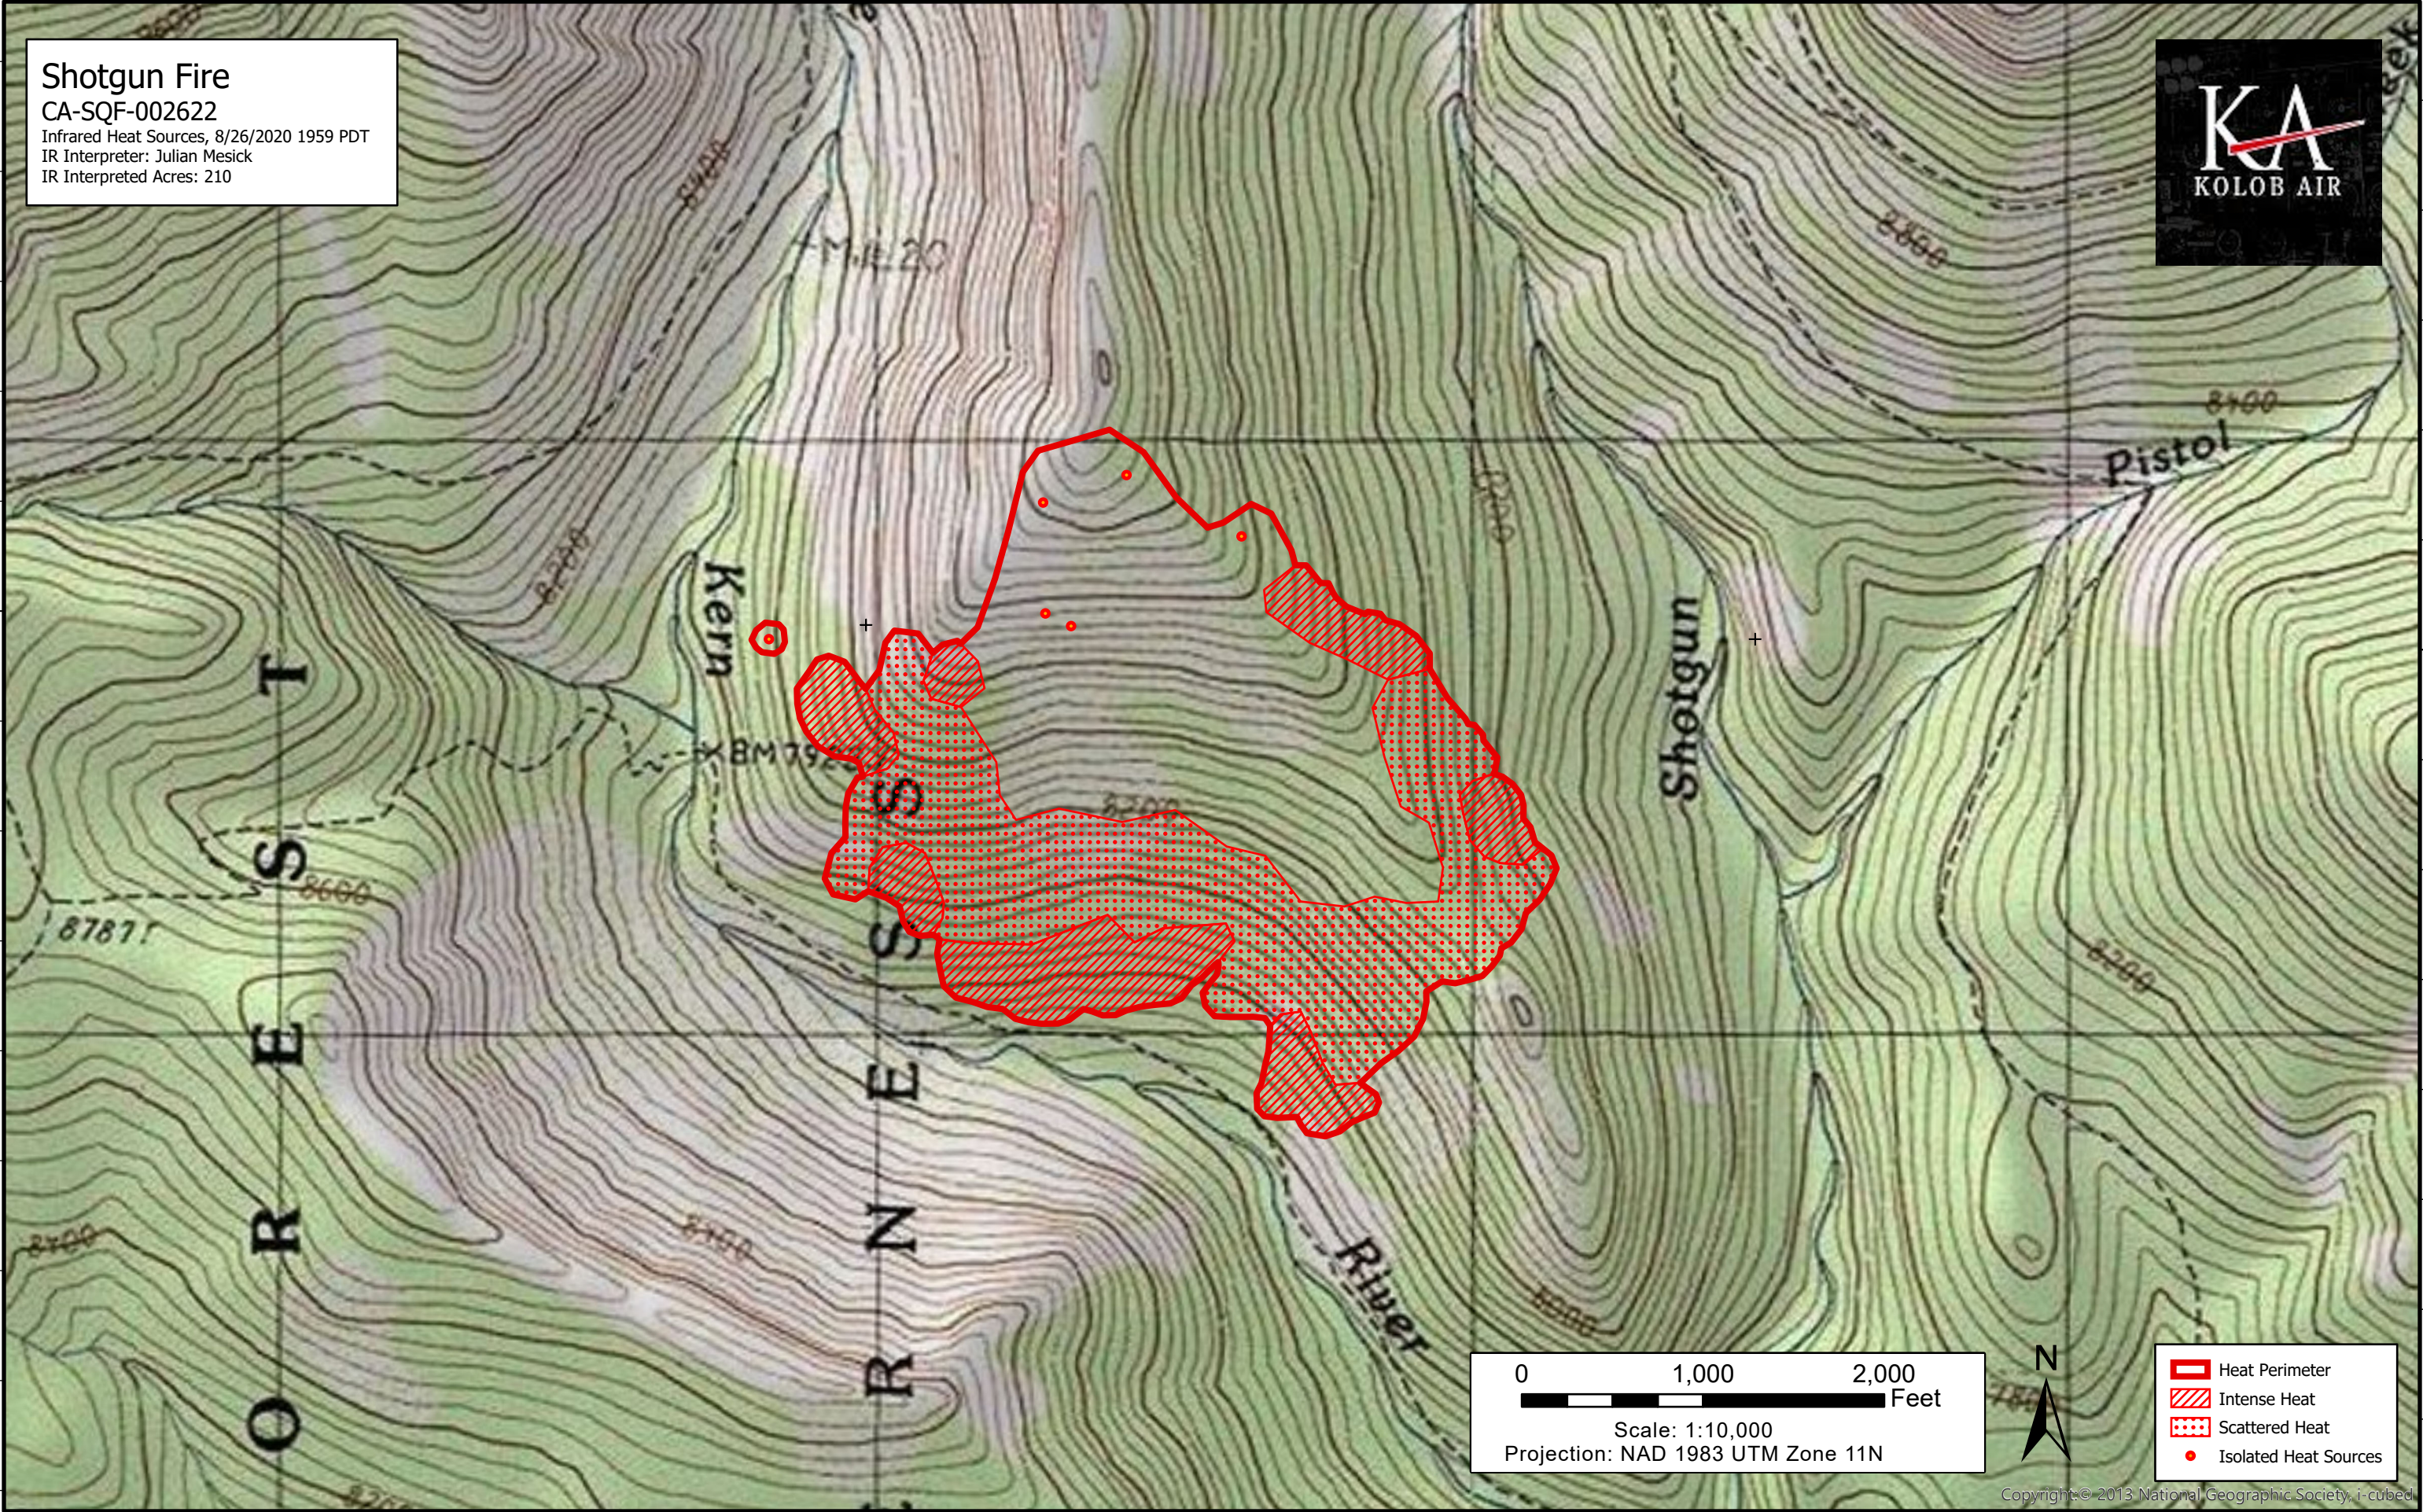

Shotgun Fire  
CA-SQF-002622  
Infrared Heat Sources, 8/26/2020 1959 PDT  
IR Interpreter: Julian Mesick  
IR Interpreted Acres: 210

- Heat Perimeter
- Intense Heat
- Scattered Heat
- Isolated Heat Sources