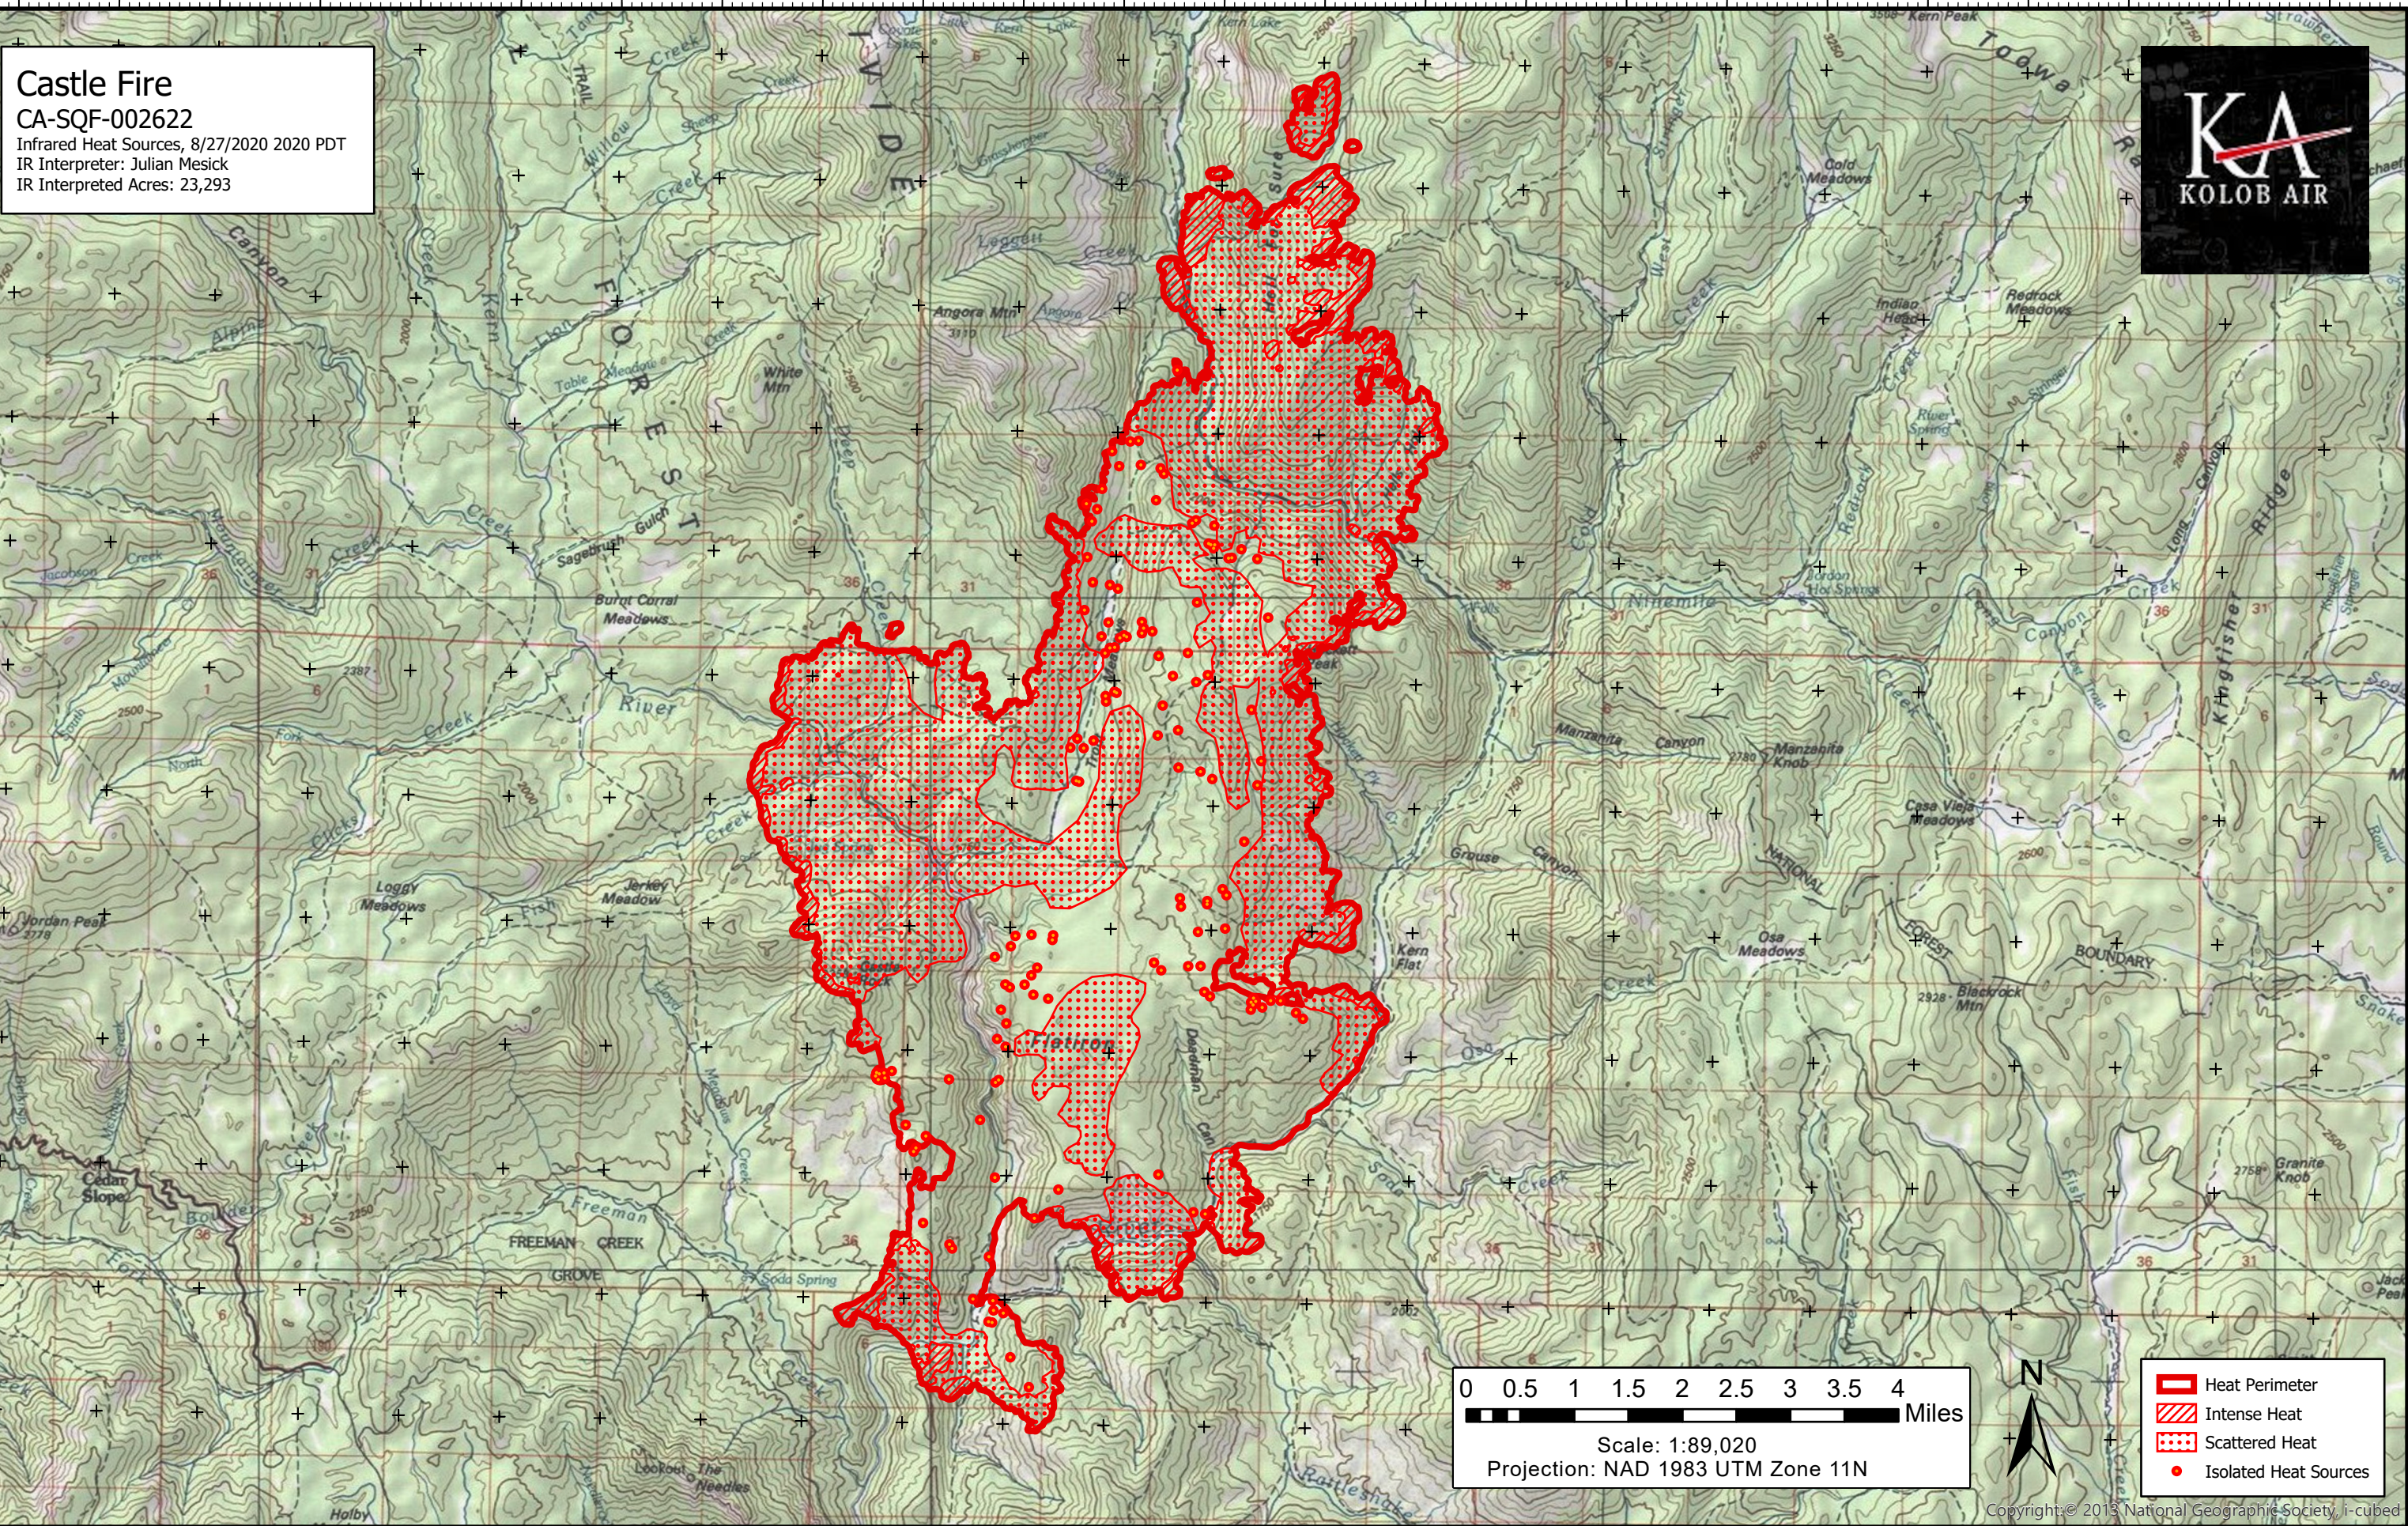

118°36'W 118°35'W 118°34'W 118°33'W 118°32'W 118°31'W 118°30'W 118°29'W 118°28'W 118°27'W 118°26'W 118°25'W 118°24'W 118°23'W 118°22'W 118°21'W 118°20'W 118°19'W 118°18'W 118°17'W 118°16'W 118°15'W 118°14'W 118°13'W

Castle Fire
CA-SQF-002622
Infrared Heat Sources, 8/27/2020 2020 PDT
IR Interpreter: Julian Mesick
IR Interpreted Acres: 23,293

- Heat Perimeter
- Intense Heat
- Scattered Heat
- Isolated Heat Sources

118°36'W 118°35'W 118°34'W 118°33'W 118°32'W 118°31'W 118°30'W 118°29'W 118°28'W 118°27'W 118°26'W 118°25'W 118°24'W 118°23'W 118°22'W 118°21'W 118°20'W 118°19'W 118°18'W 118°17'W 118°16'W 118°15'W 118°14'W 118°13'W