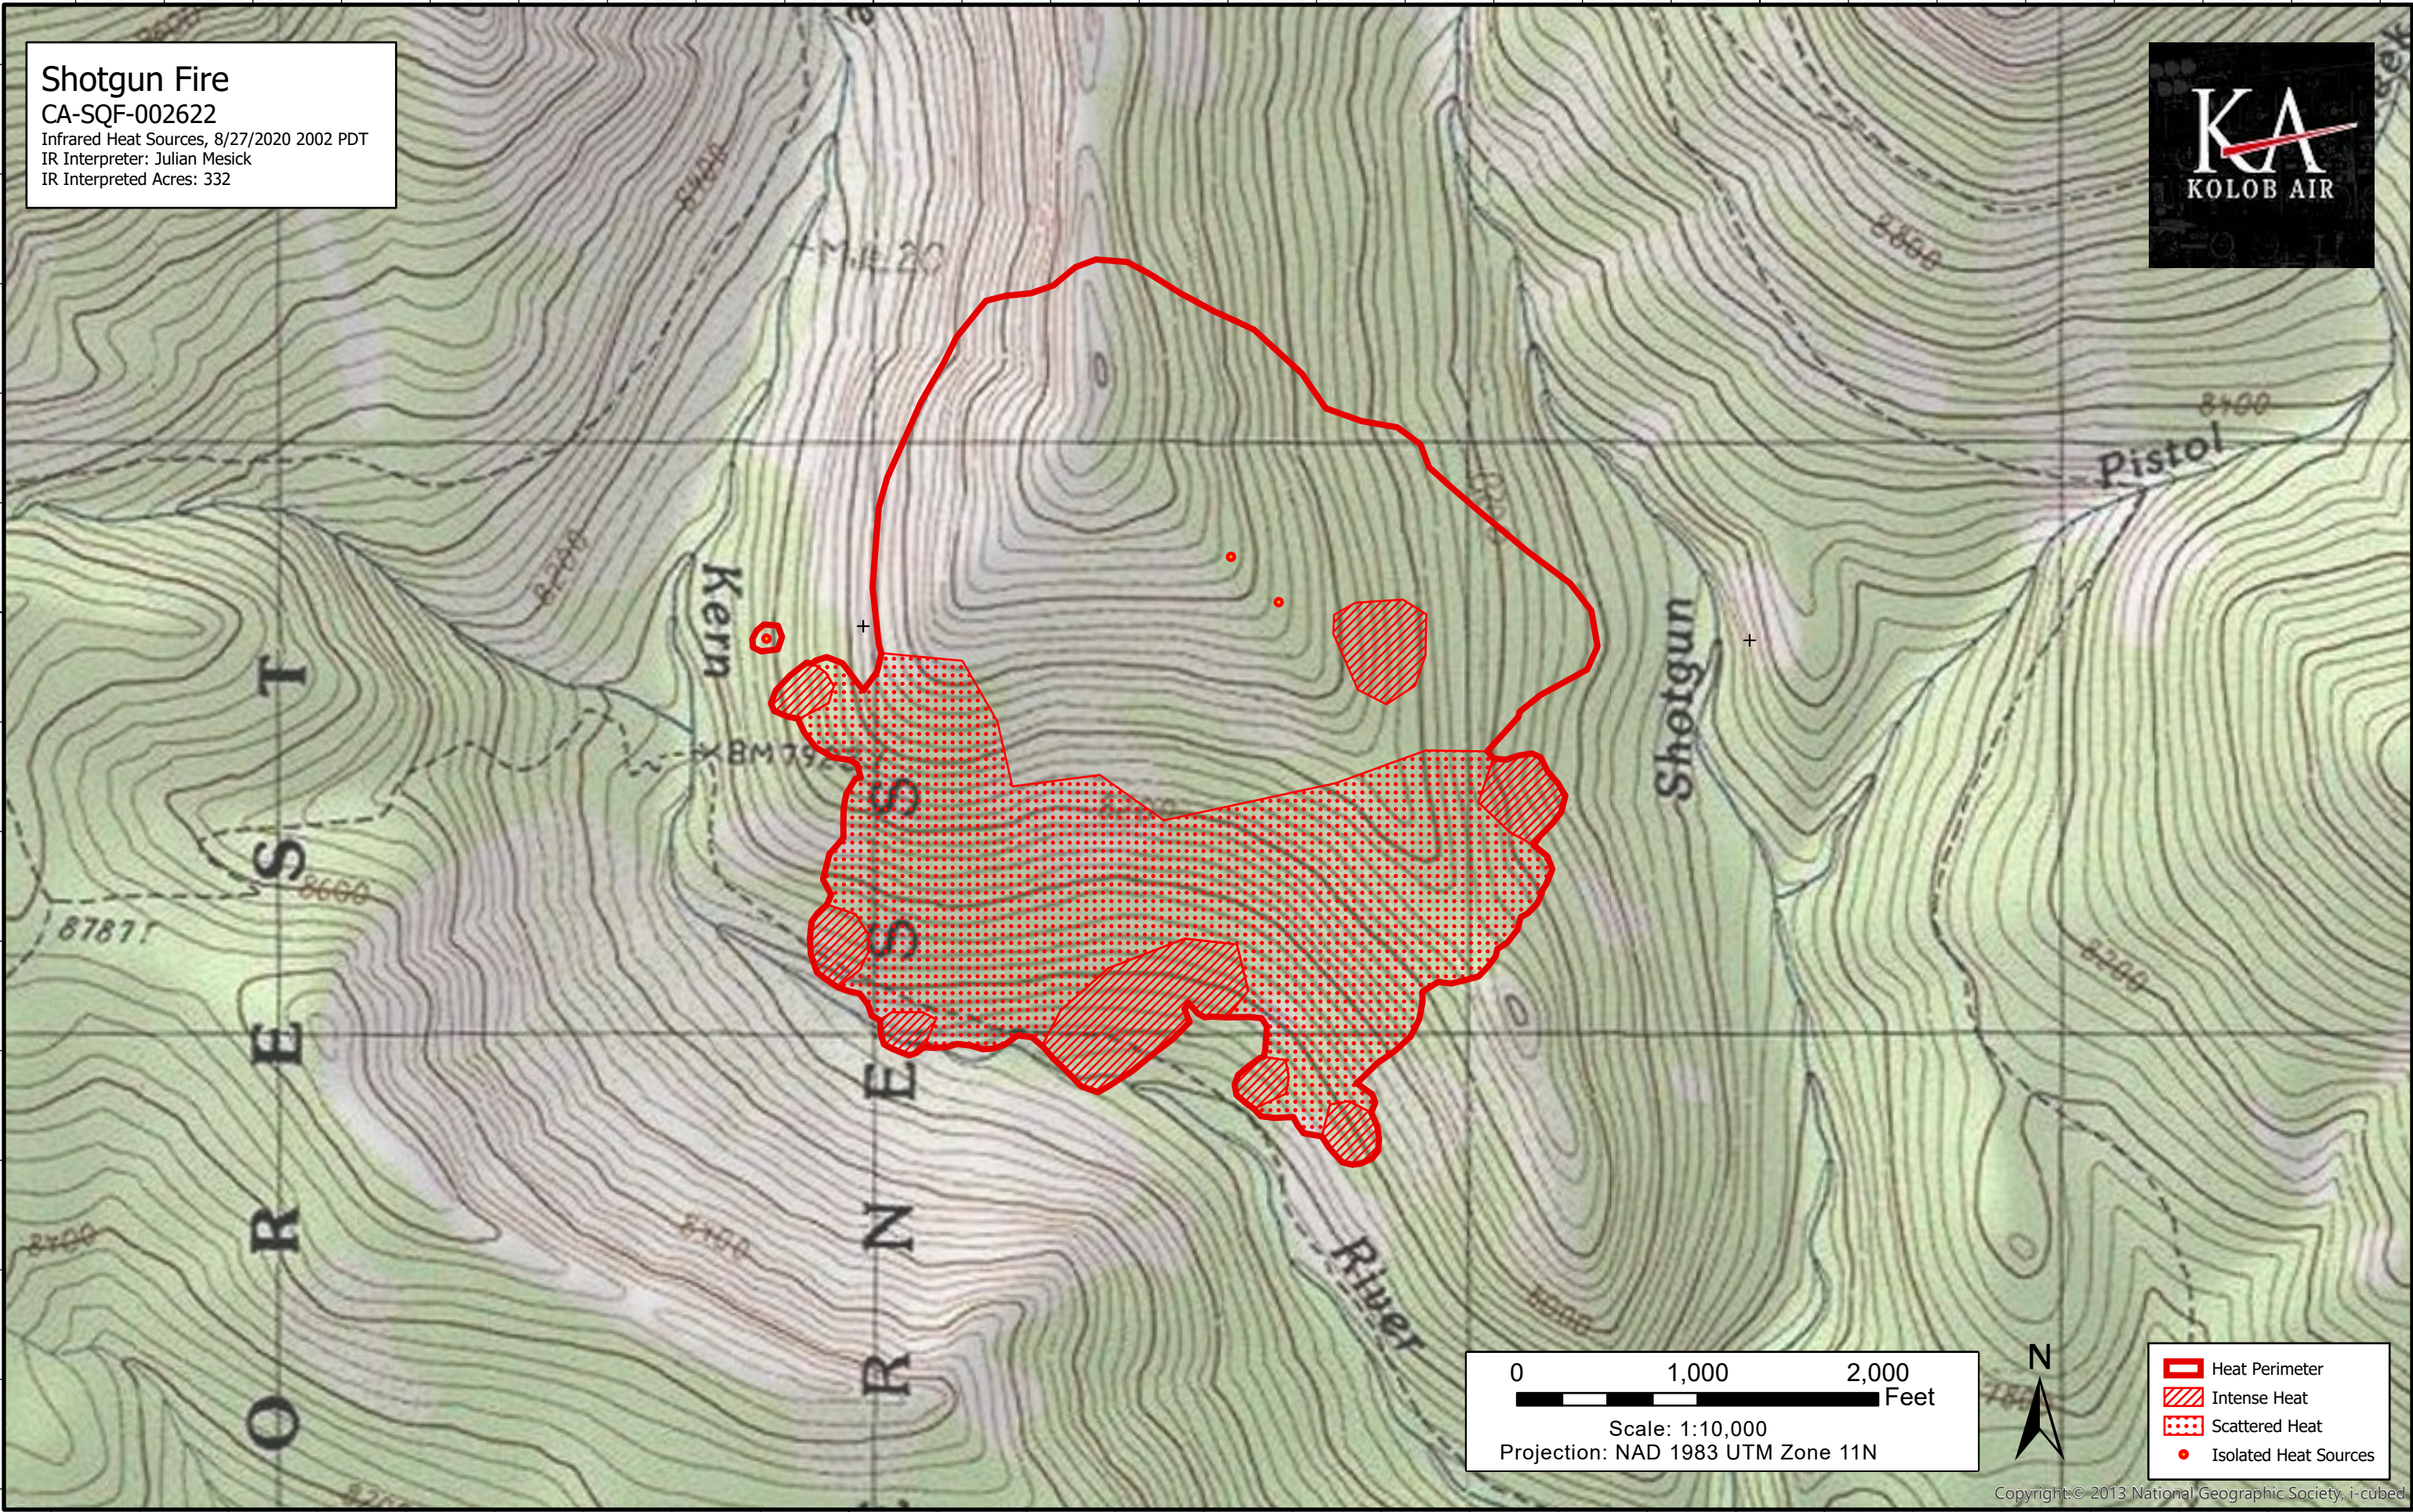

Shotgun Fire
CA-SQF-002622
Infrared Heat Sources, 8/27/2020 2002 PDT
IR Interpreter: Julian Mesick
IR Interpreted Acres: 332

36°21'N

36°21'N

118°33'W

118°32'W

118°33'W

118°32'W

- Heat Perimeter
- Intense Heat
- Scattered Heat
- Isolated Heat Sources