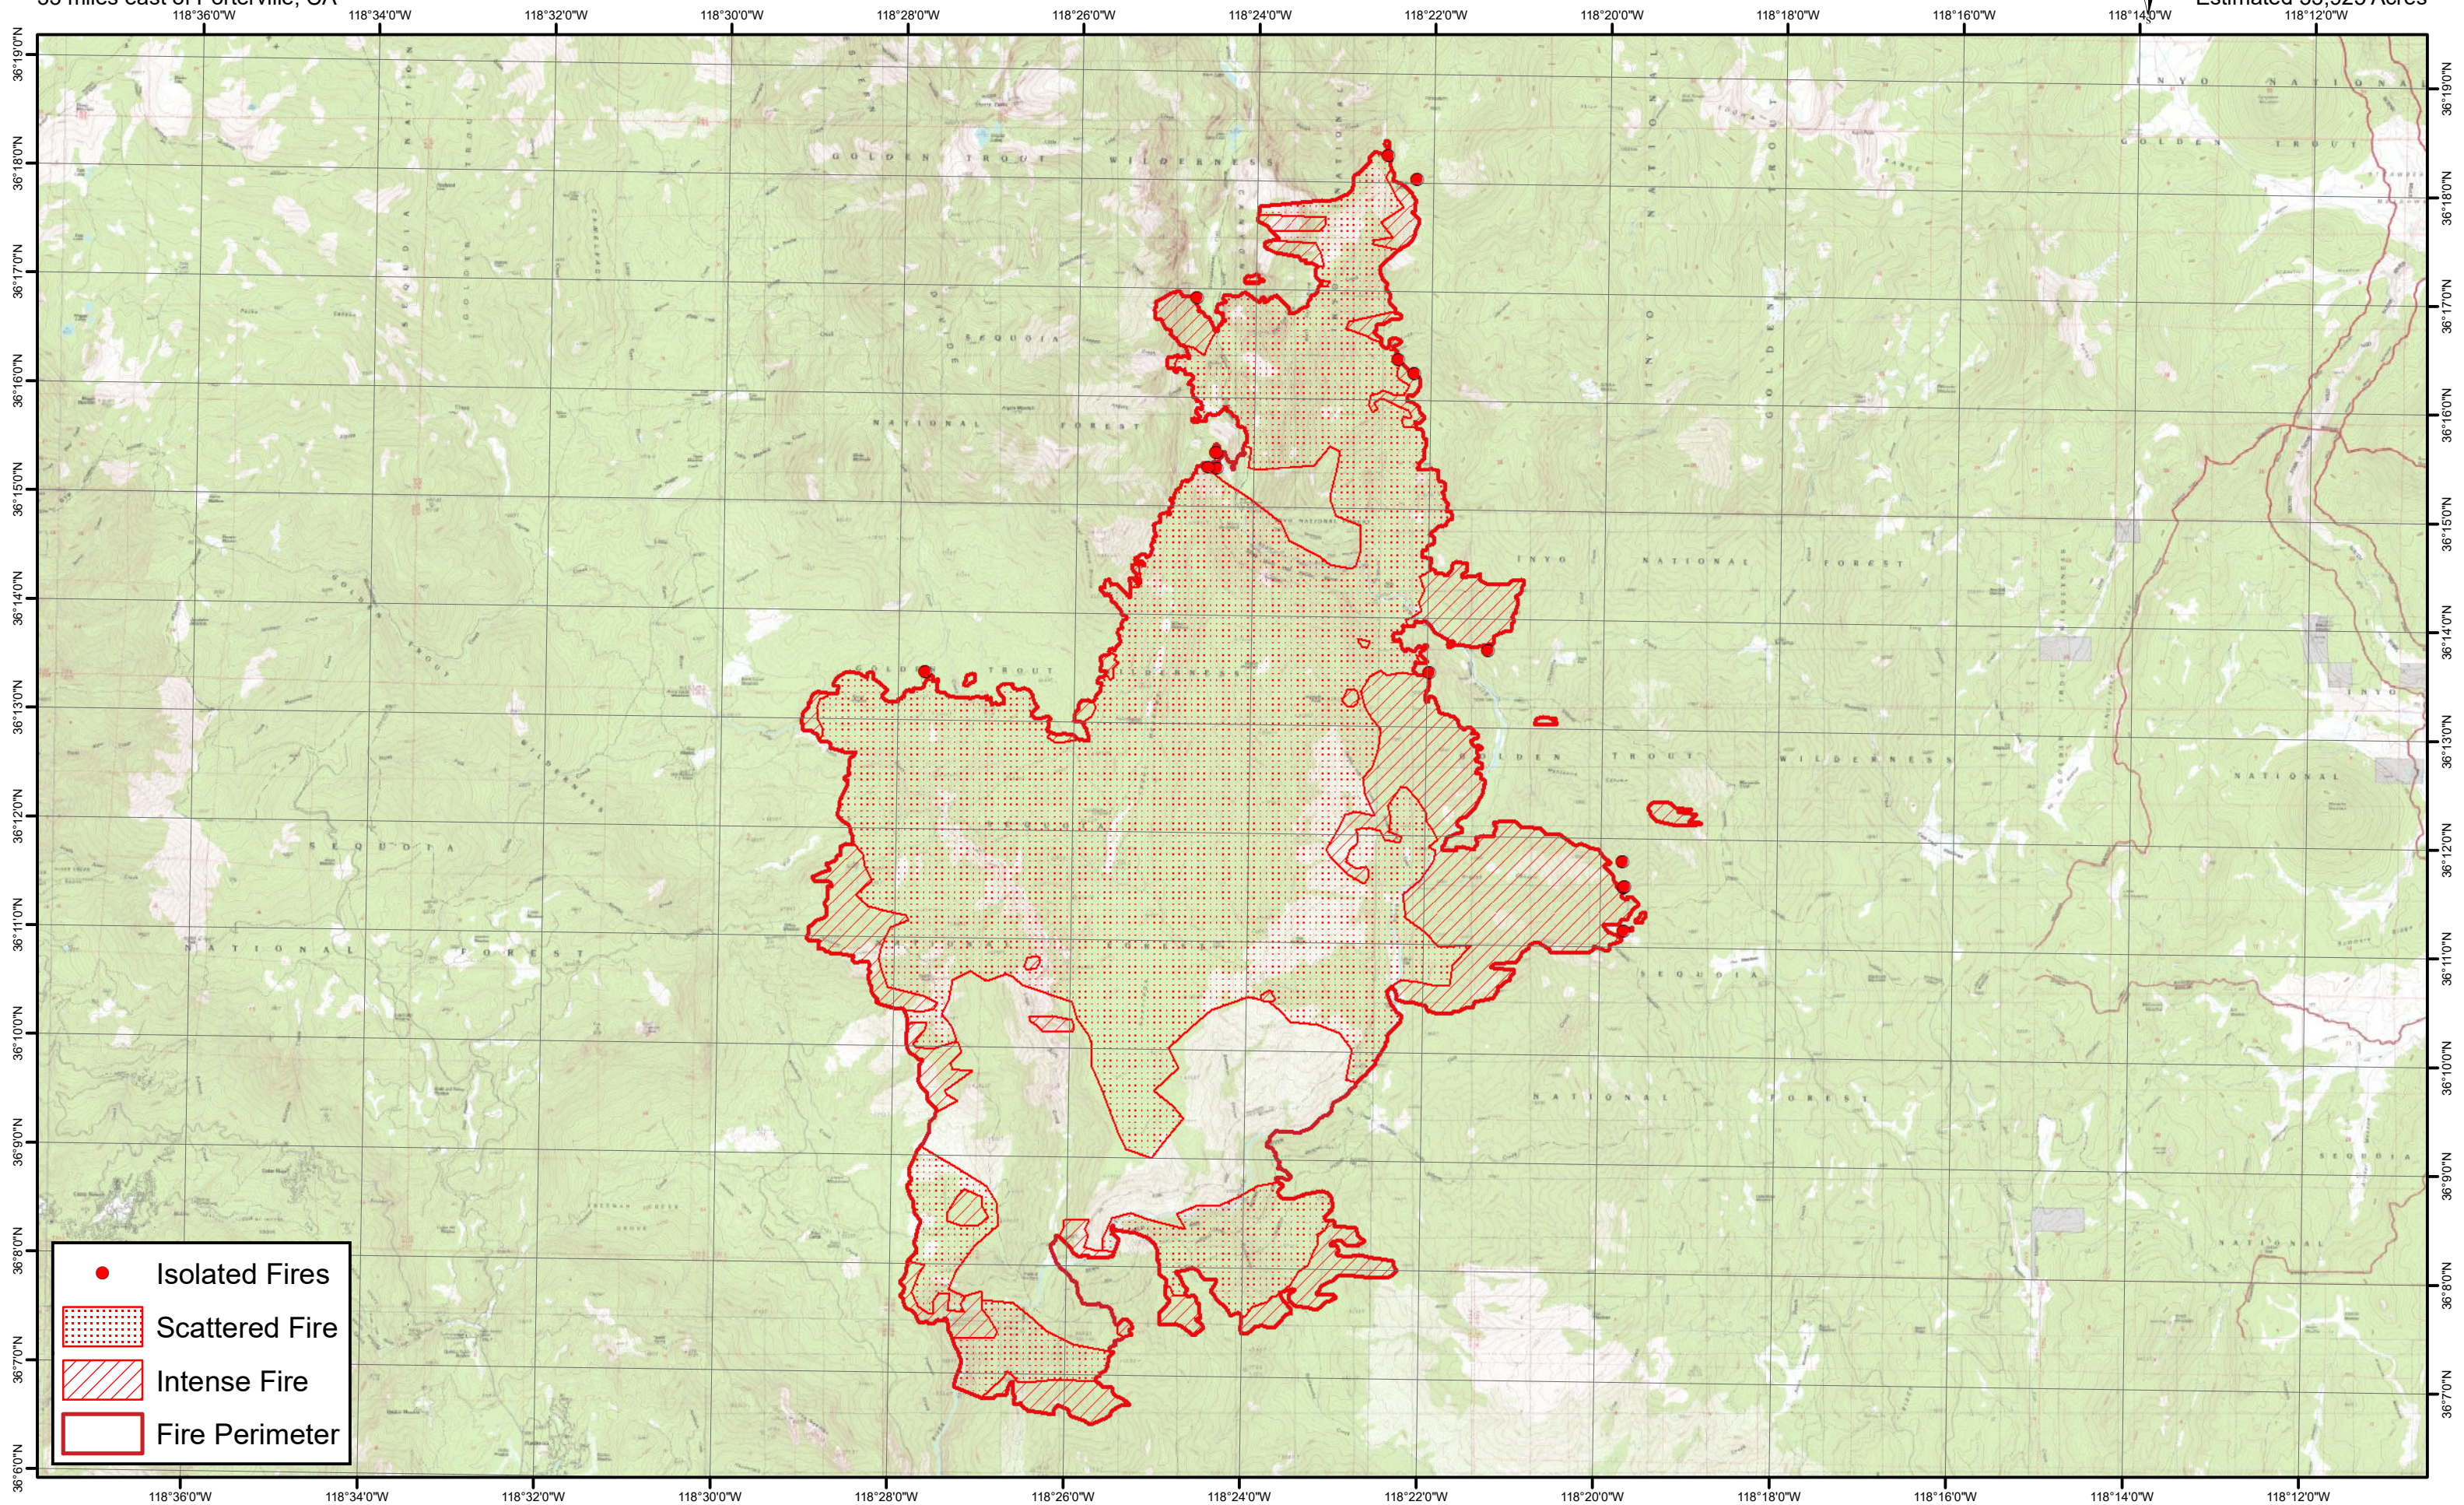

Castle Wildfire
Sequoia NF
33 miles east of Porterville, CA

30 Aug 2020
c. 0500 UTC
Estimated 33,925 Acres

	Isolated Fires
	Scattered Fire
	Intense Fire
	Fire Perimeter