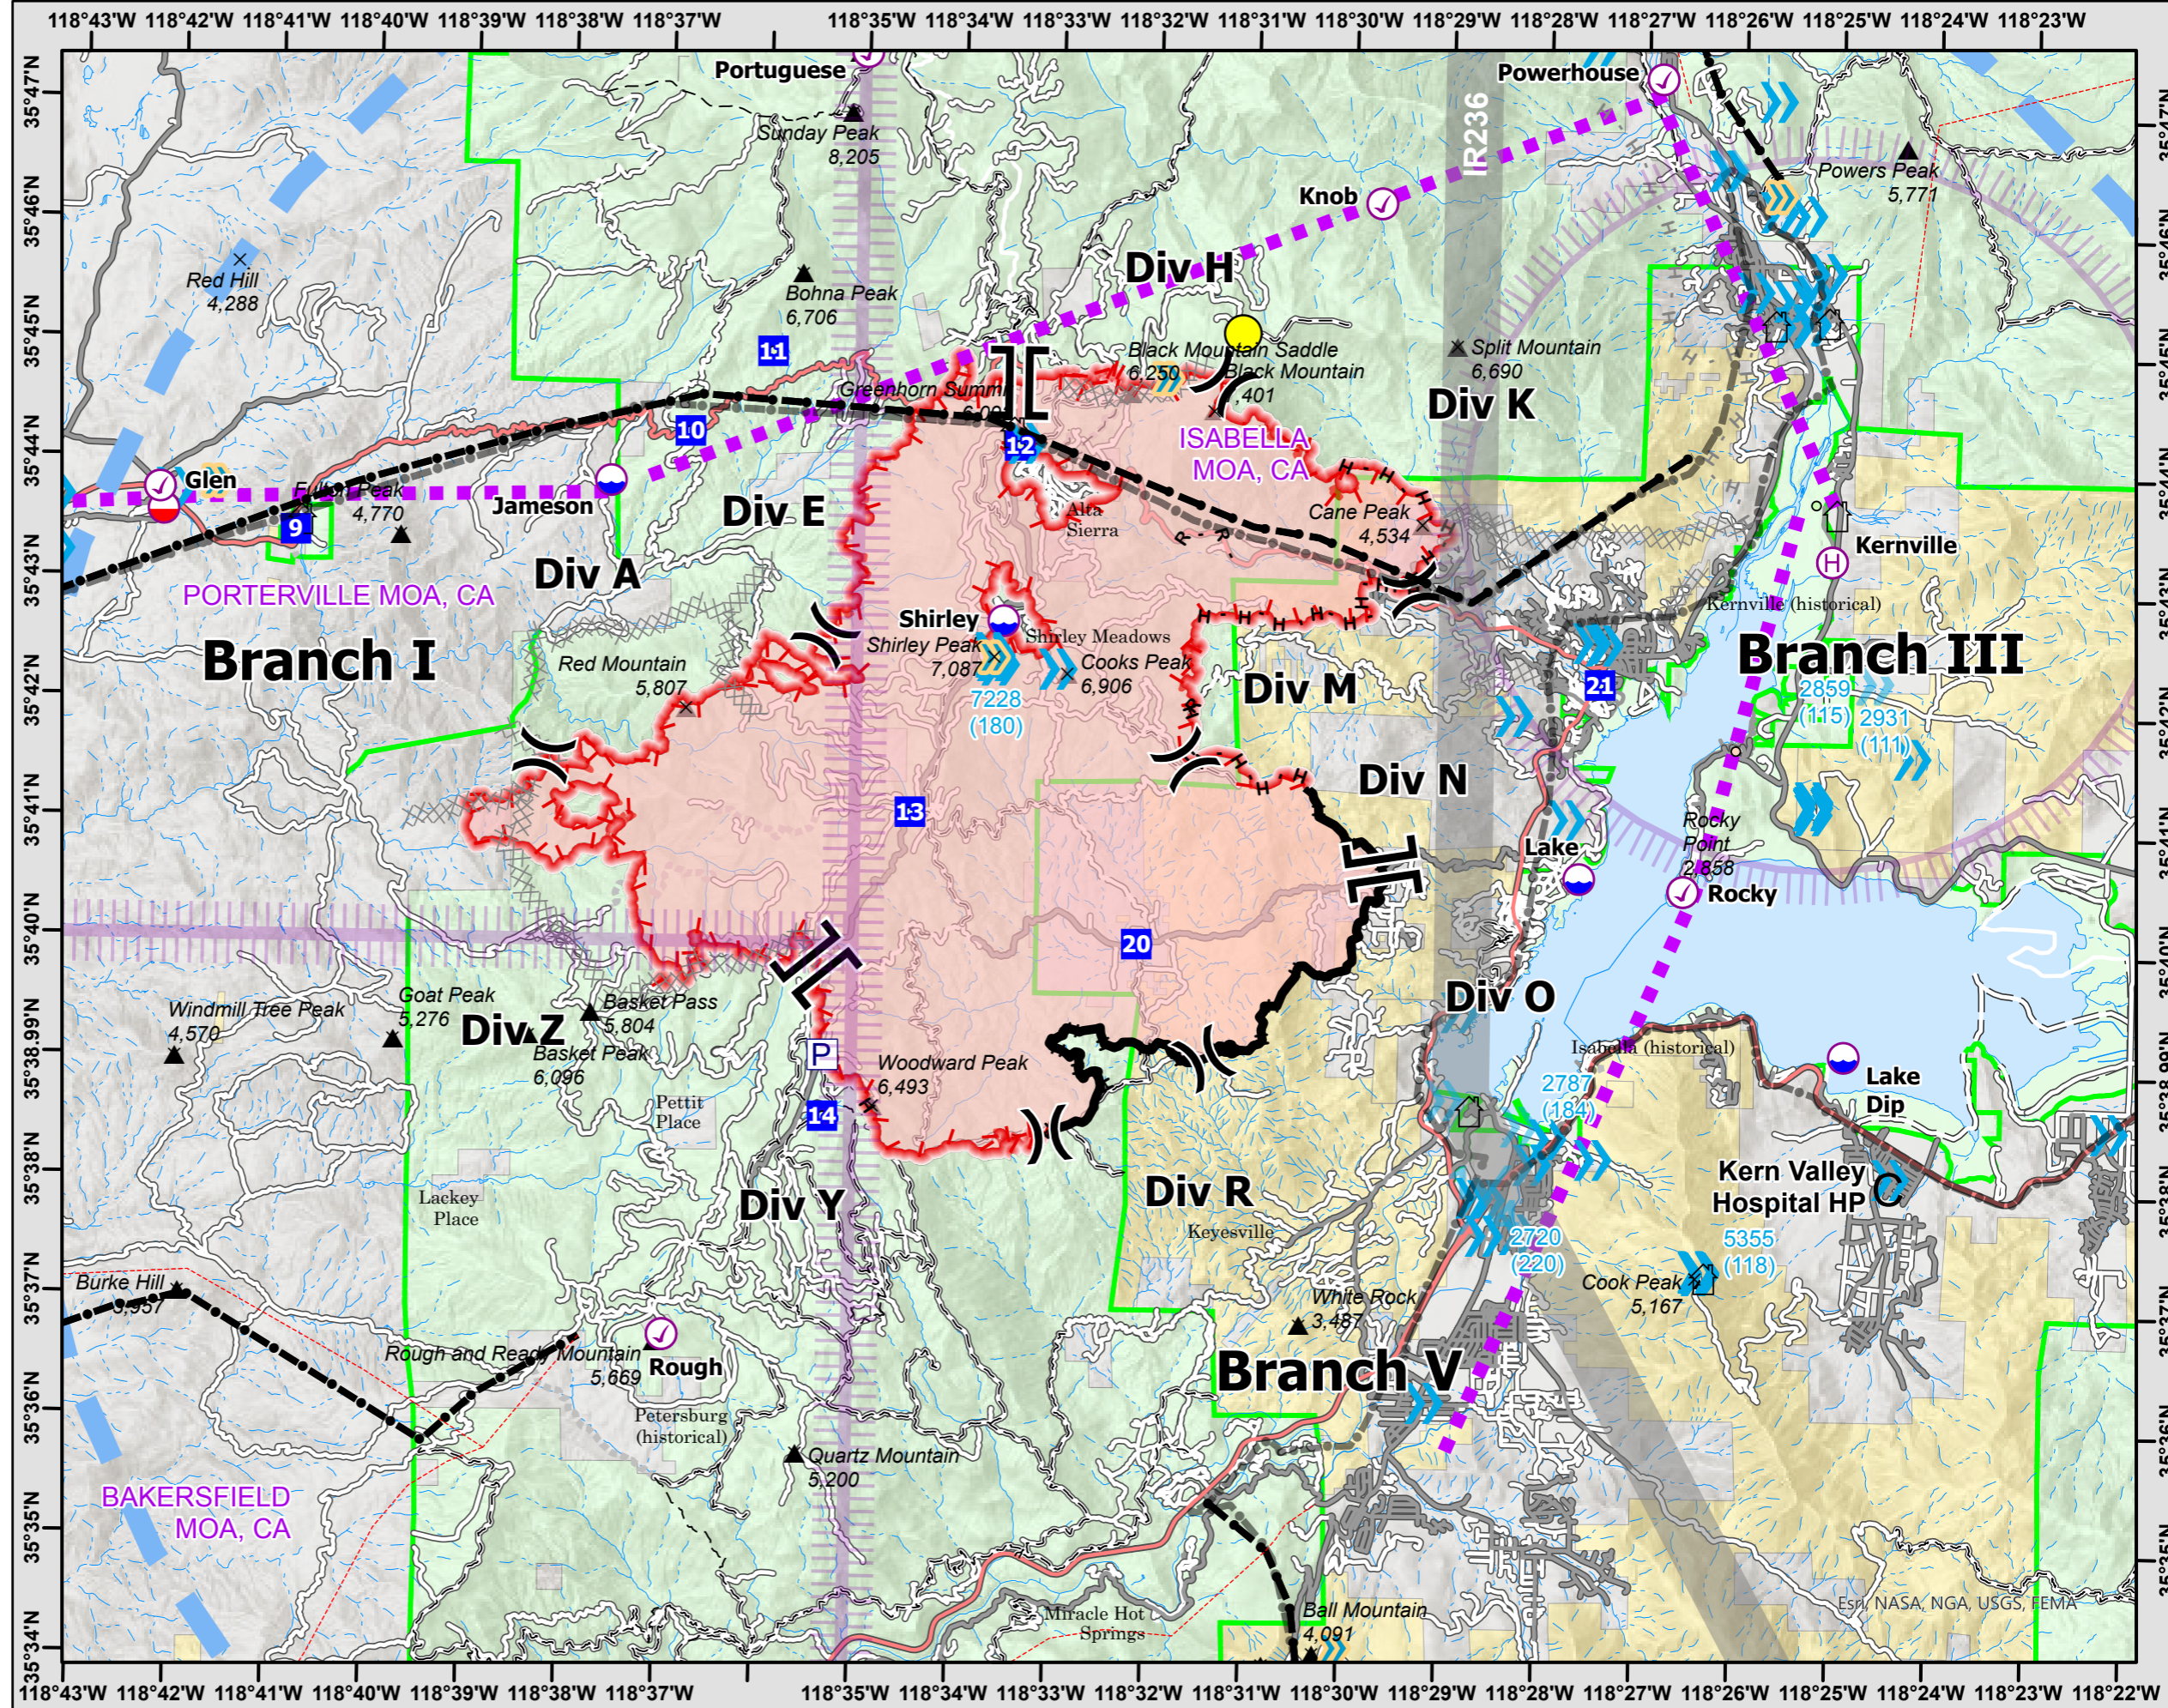

Pilot Map

French

CA-CND-002796

8/27/21

- Powerline
- Telephone wires
- Power Transmission Line
- Check Point
- Dip Site
- Hellbase
- Division Break
- Branch Break
- Drop Point
- Completed Hand Line
- R - Completed Road as Line
- Planned Dozer Line
- H - Planned Hand Line
- Temporary Flight Restriction
- Fire Edge
- Contained Line
- Wildfire Daily Fire Perimeter
- Avoidance Area

ESRI, NASA, NGA, USGS, FEMA