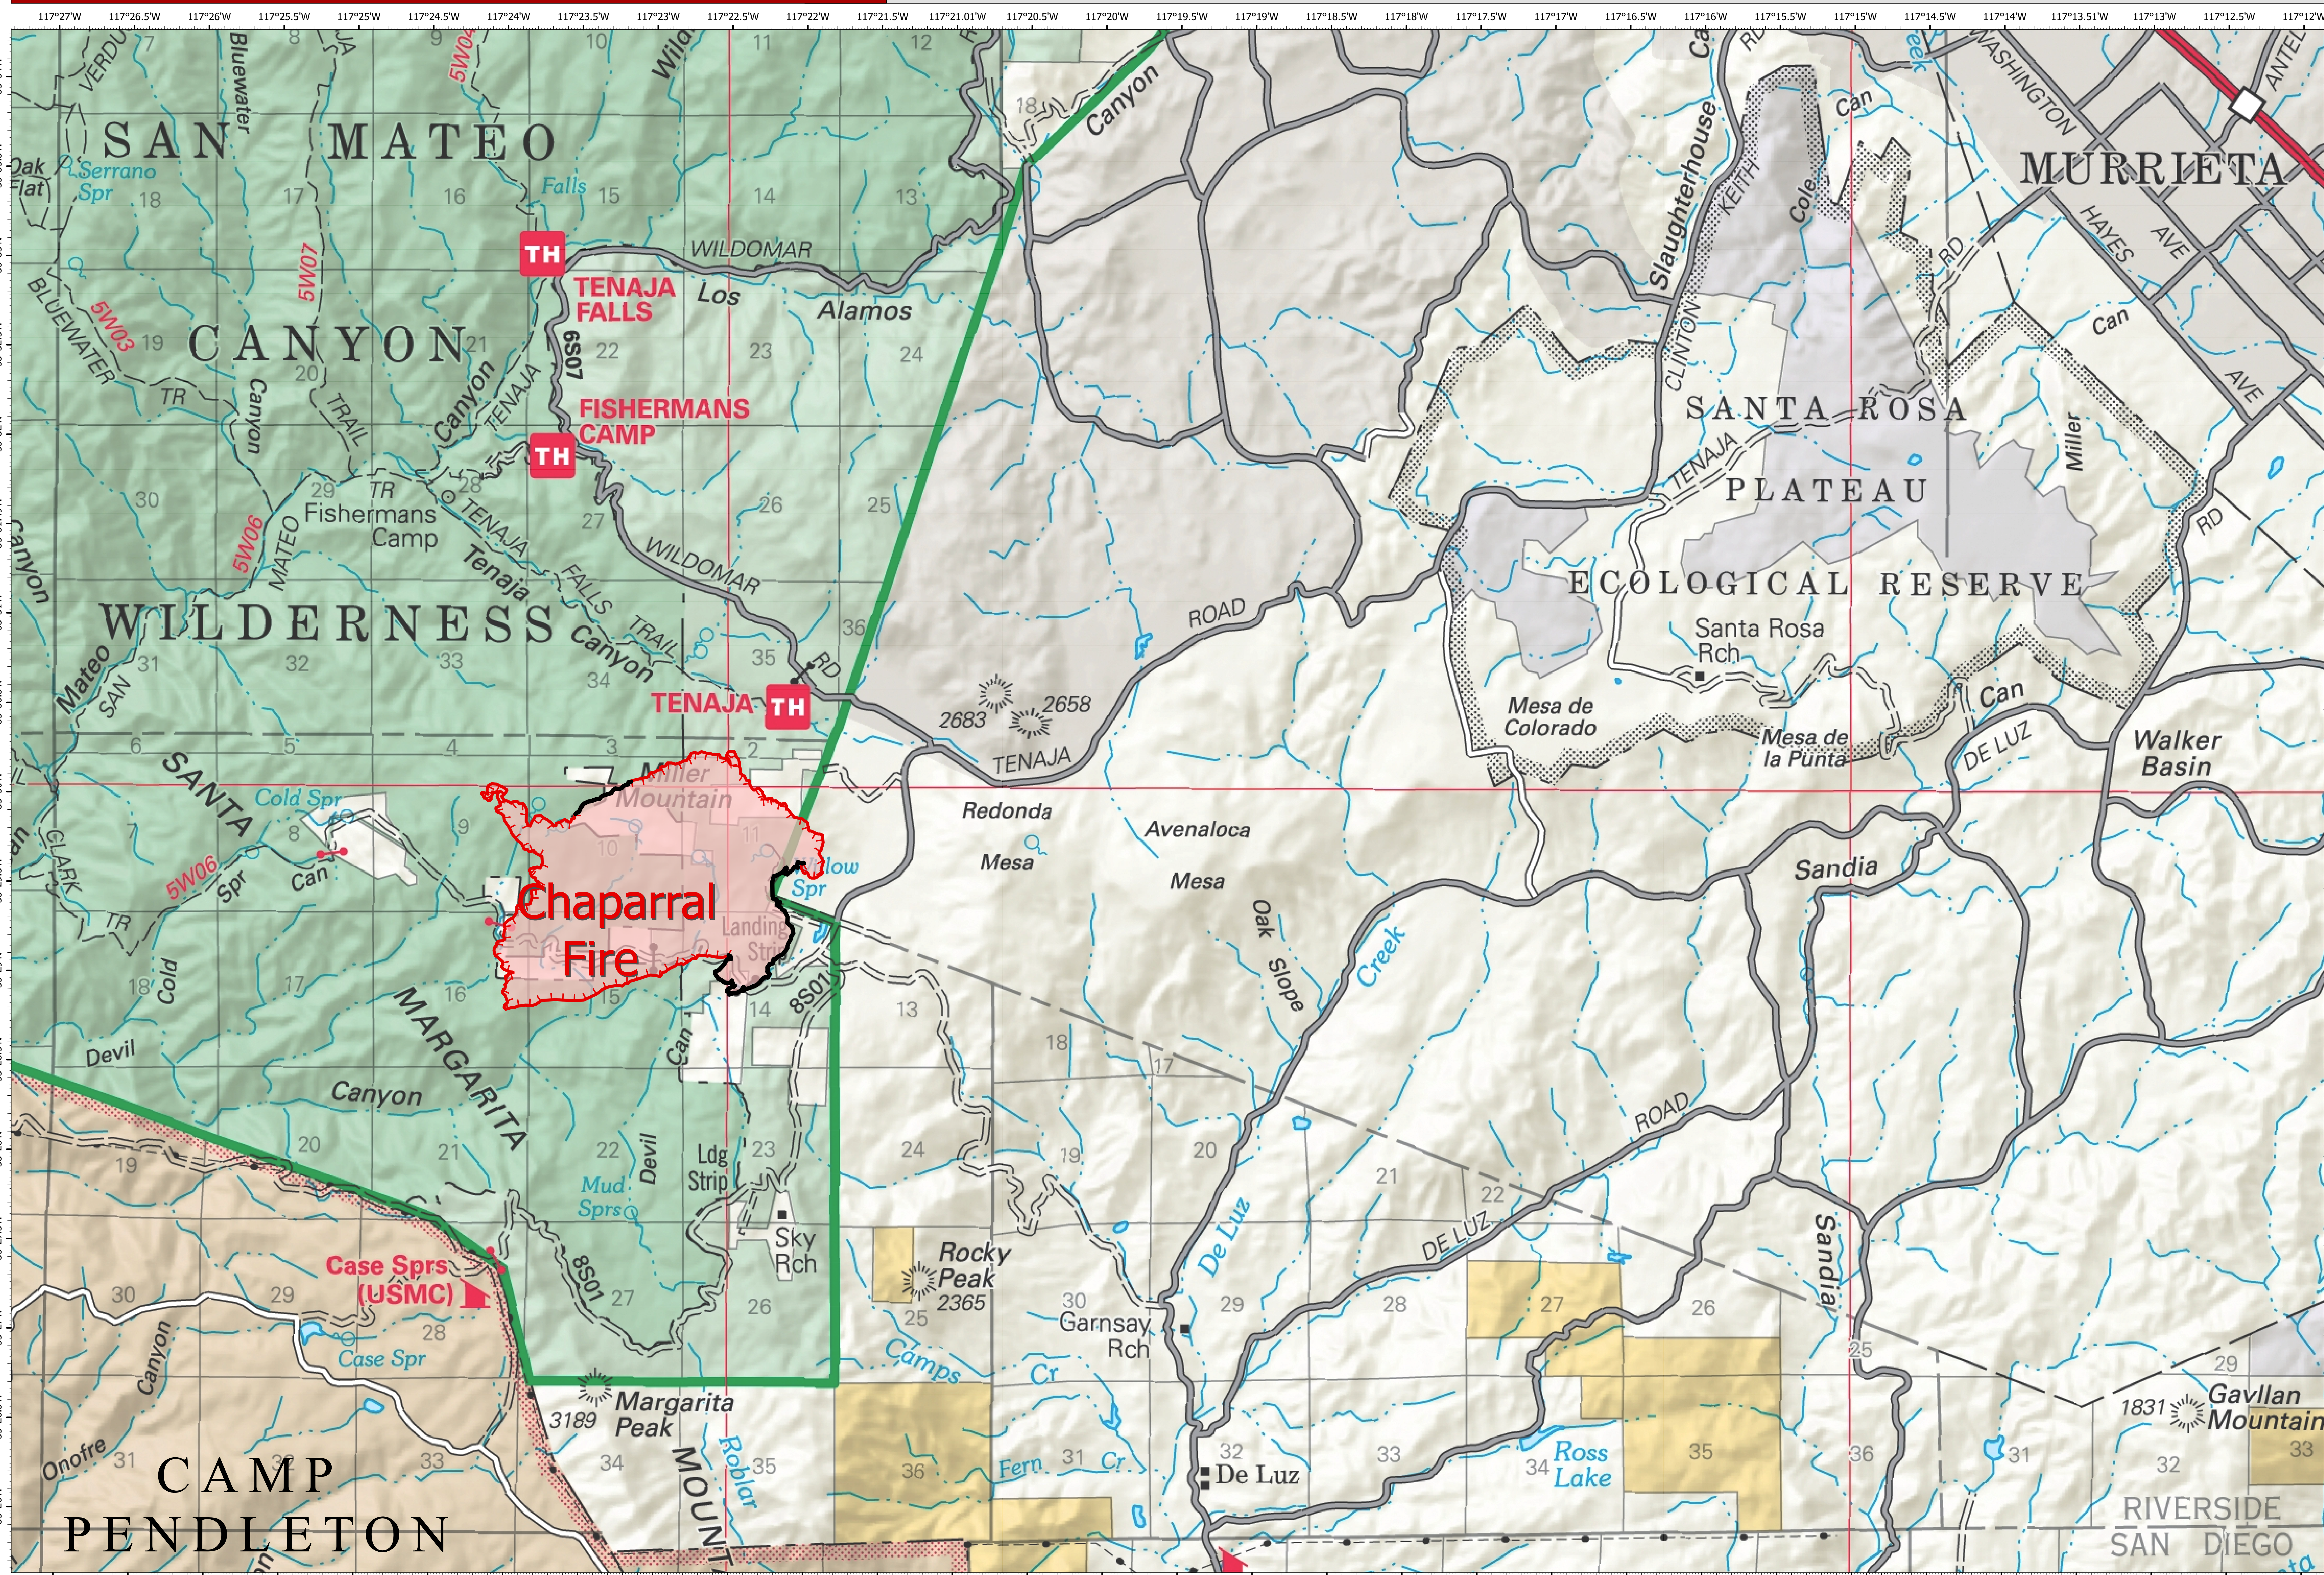

Public Information Map

Legend:
- Wildfire Daily Fire Perimeter (Red outline)
- Fire Edge (Red line)
- Contained Line (Green line)

Scale: 0 to 3 Miles

Datum: NAD 1983 UTM Zone 11N