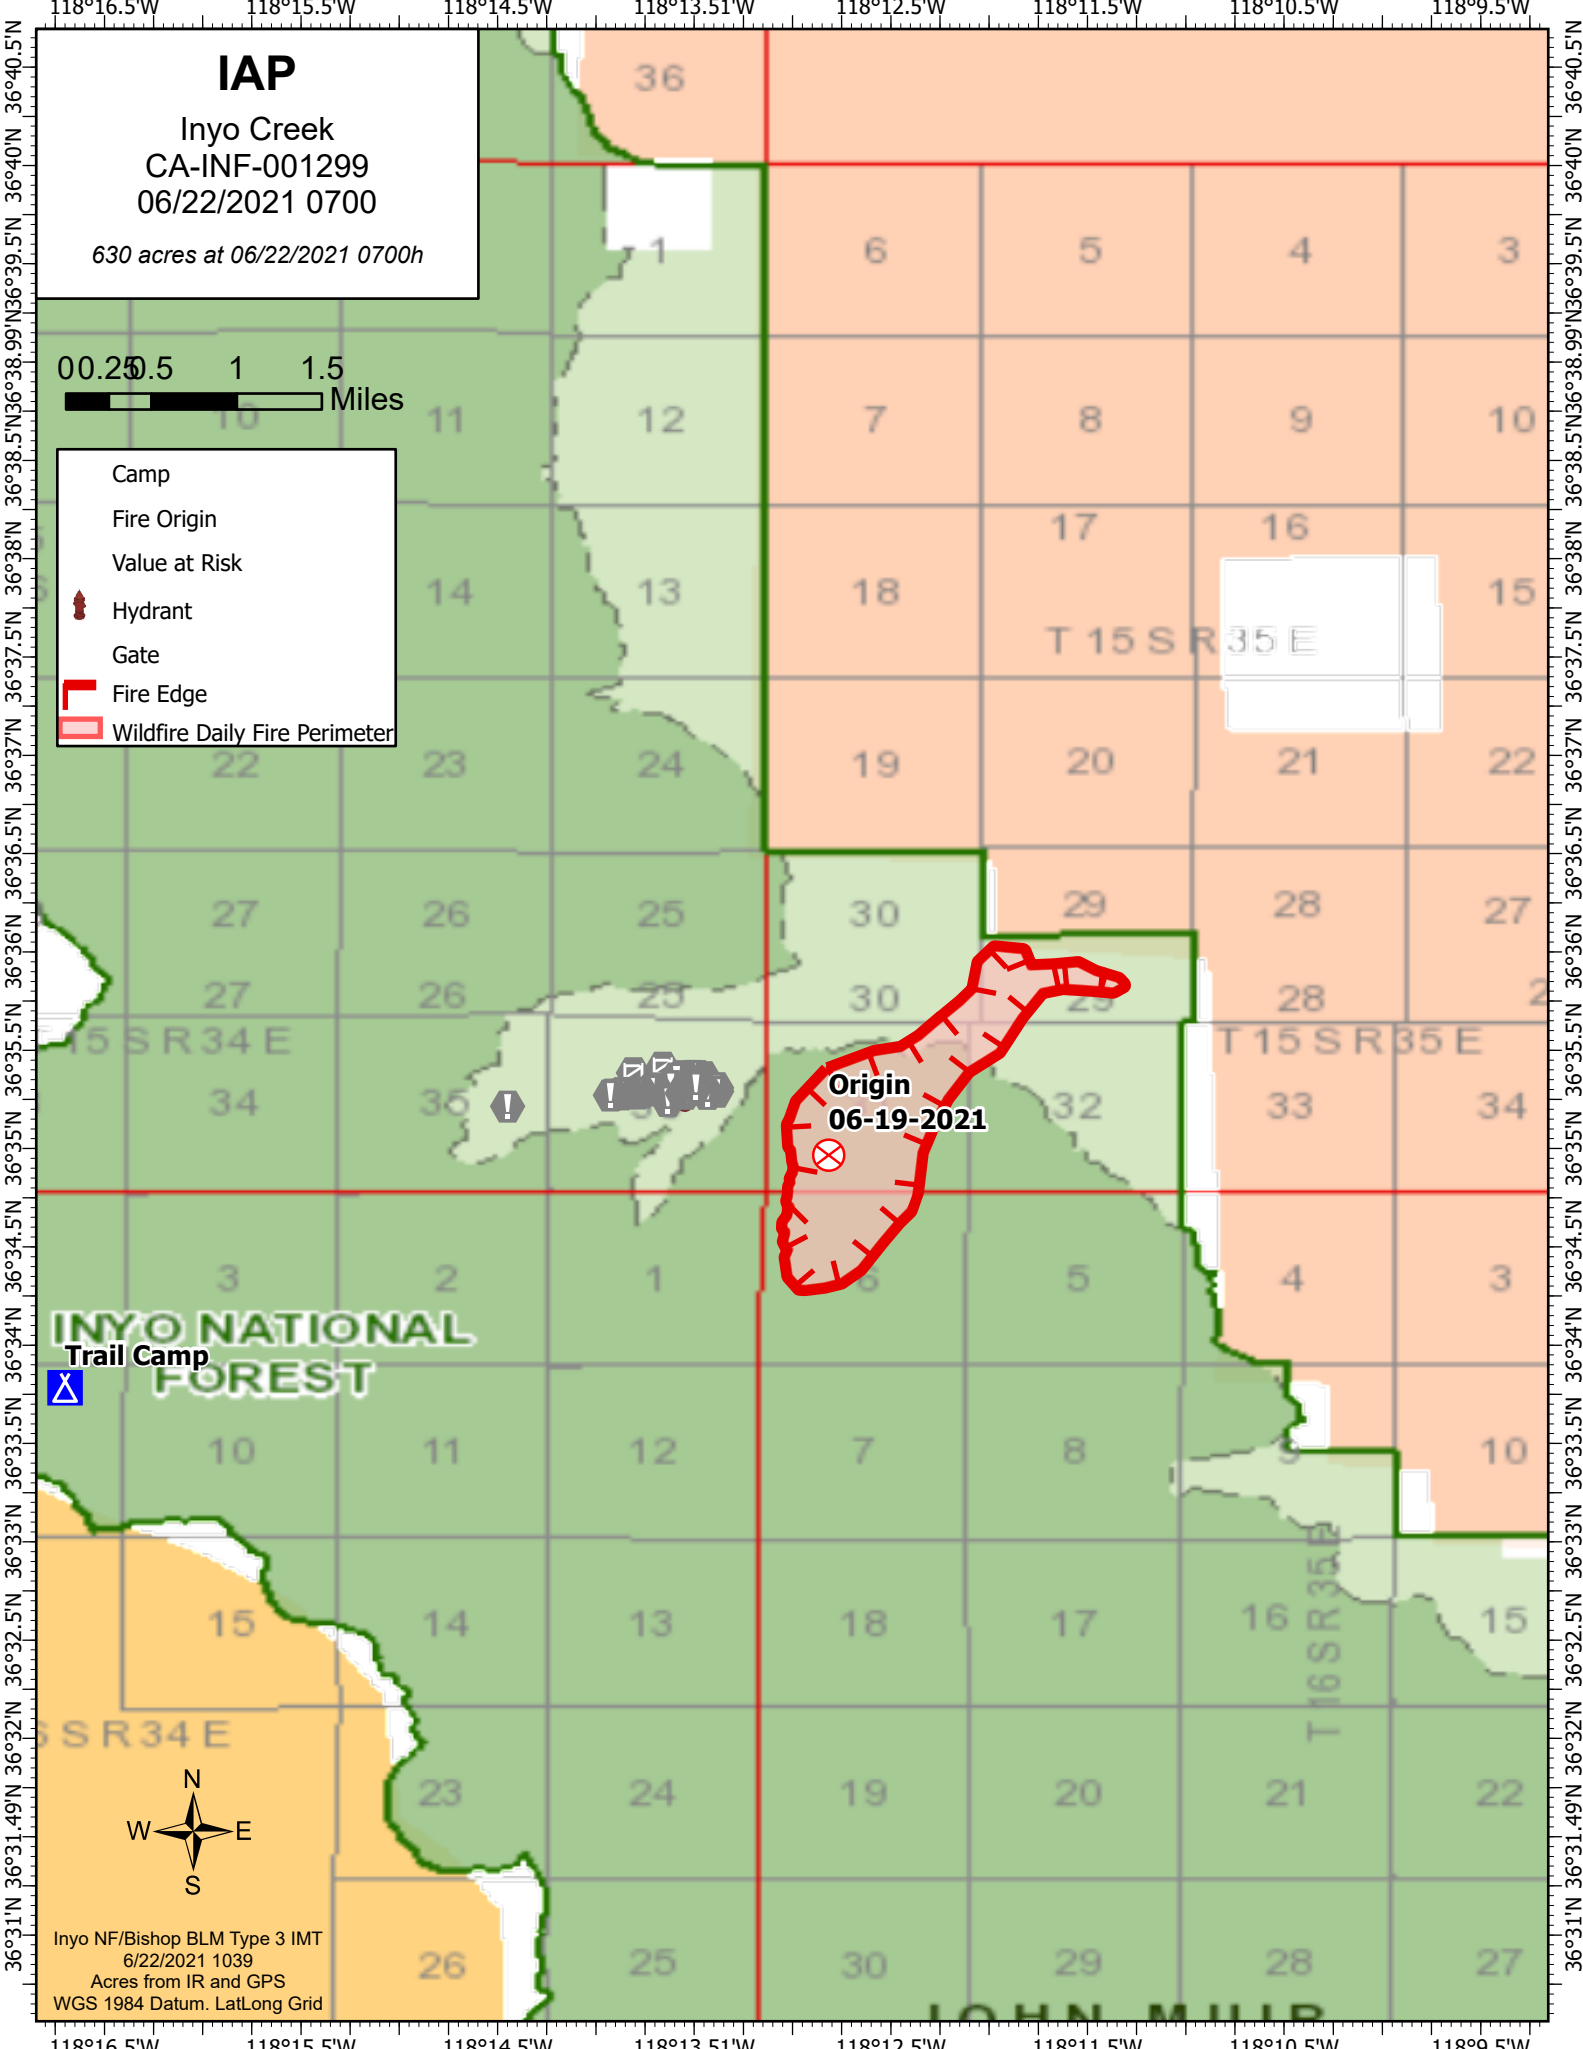

IAP

Inyo Creek
CA-INF-001299
06/22/2021 0700

630 acres at 06/22/2021 0700h

- Camp
- Fire Origin
- Value at Risk
- Hydrant
- Gate
- Fire Edge
- Wildfire Daily Fire Perimeter

INYO NATIONAL FOREST

Trail Camp

Inyo NF/Bishop BLM Type 3 IMT
6/22/2021 1039
Acres from IR and GPS
WGS 1984 Datum. LatLong Grid