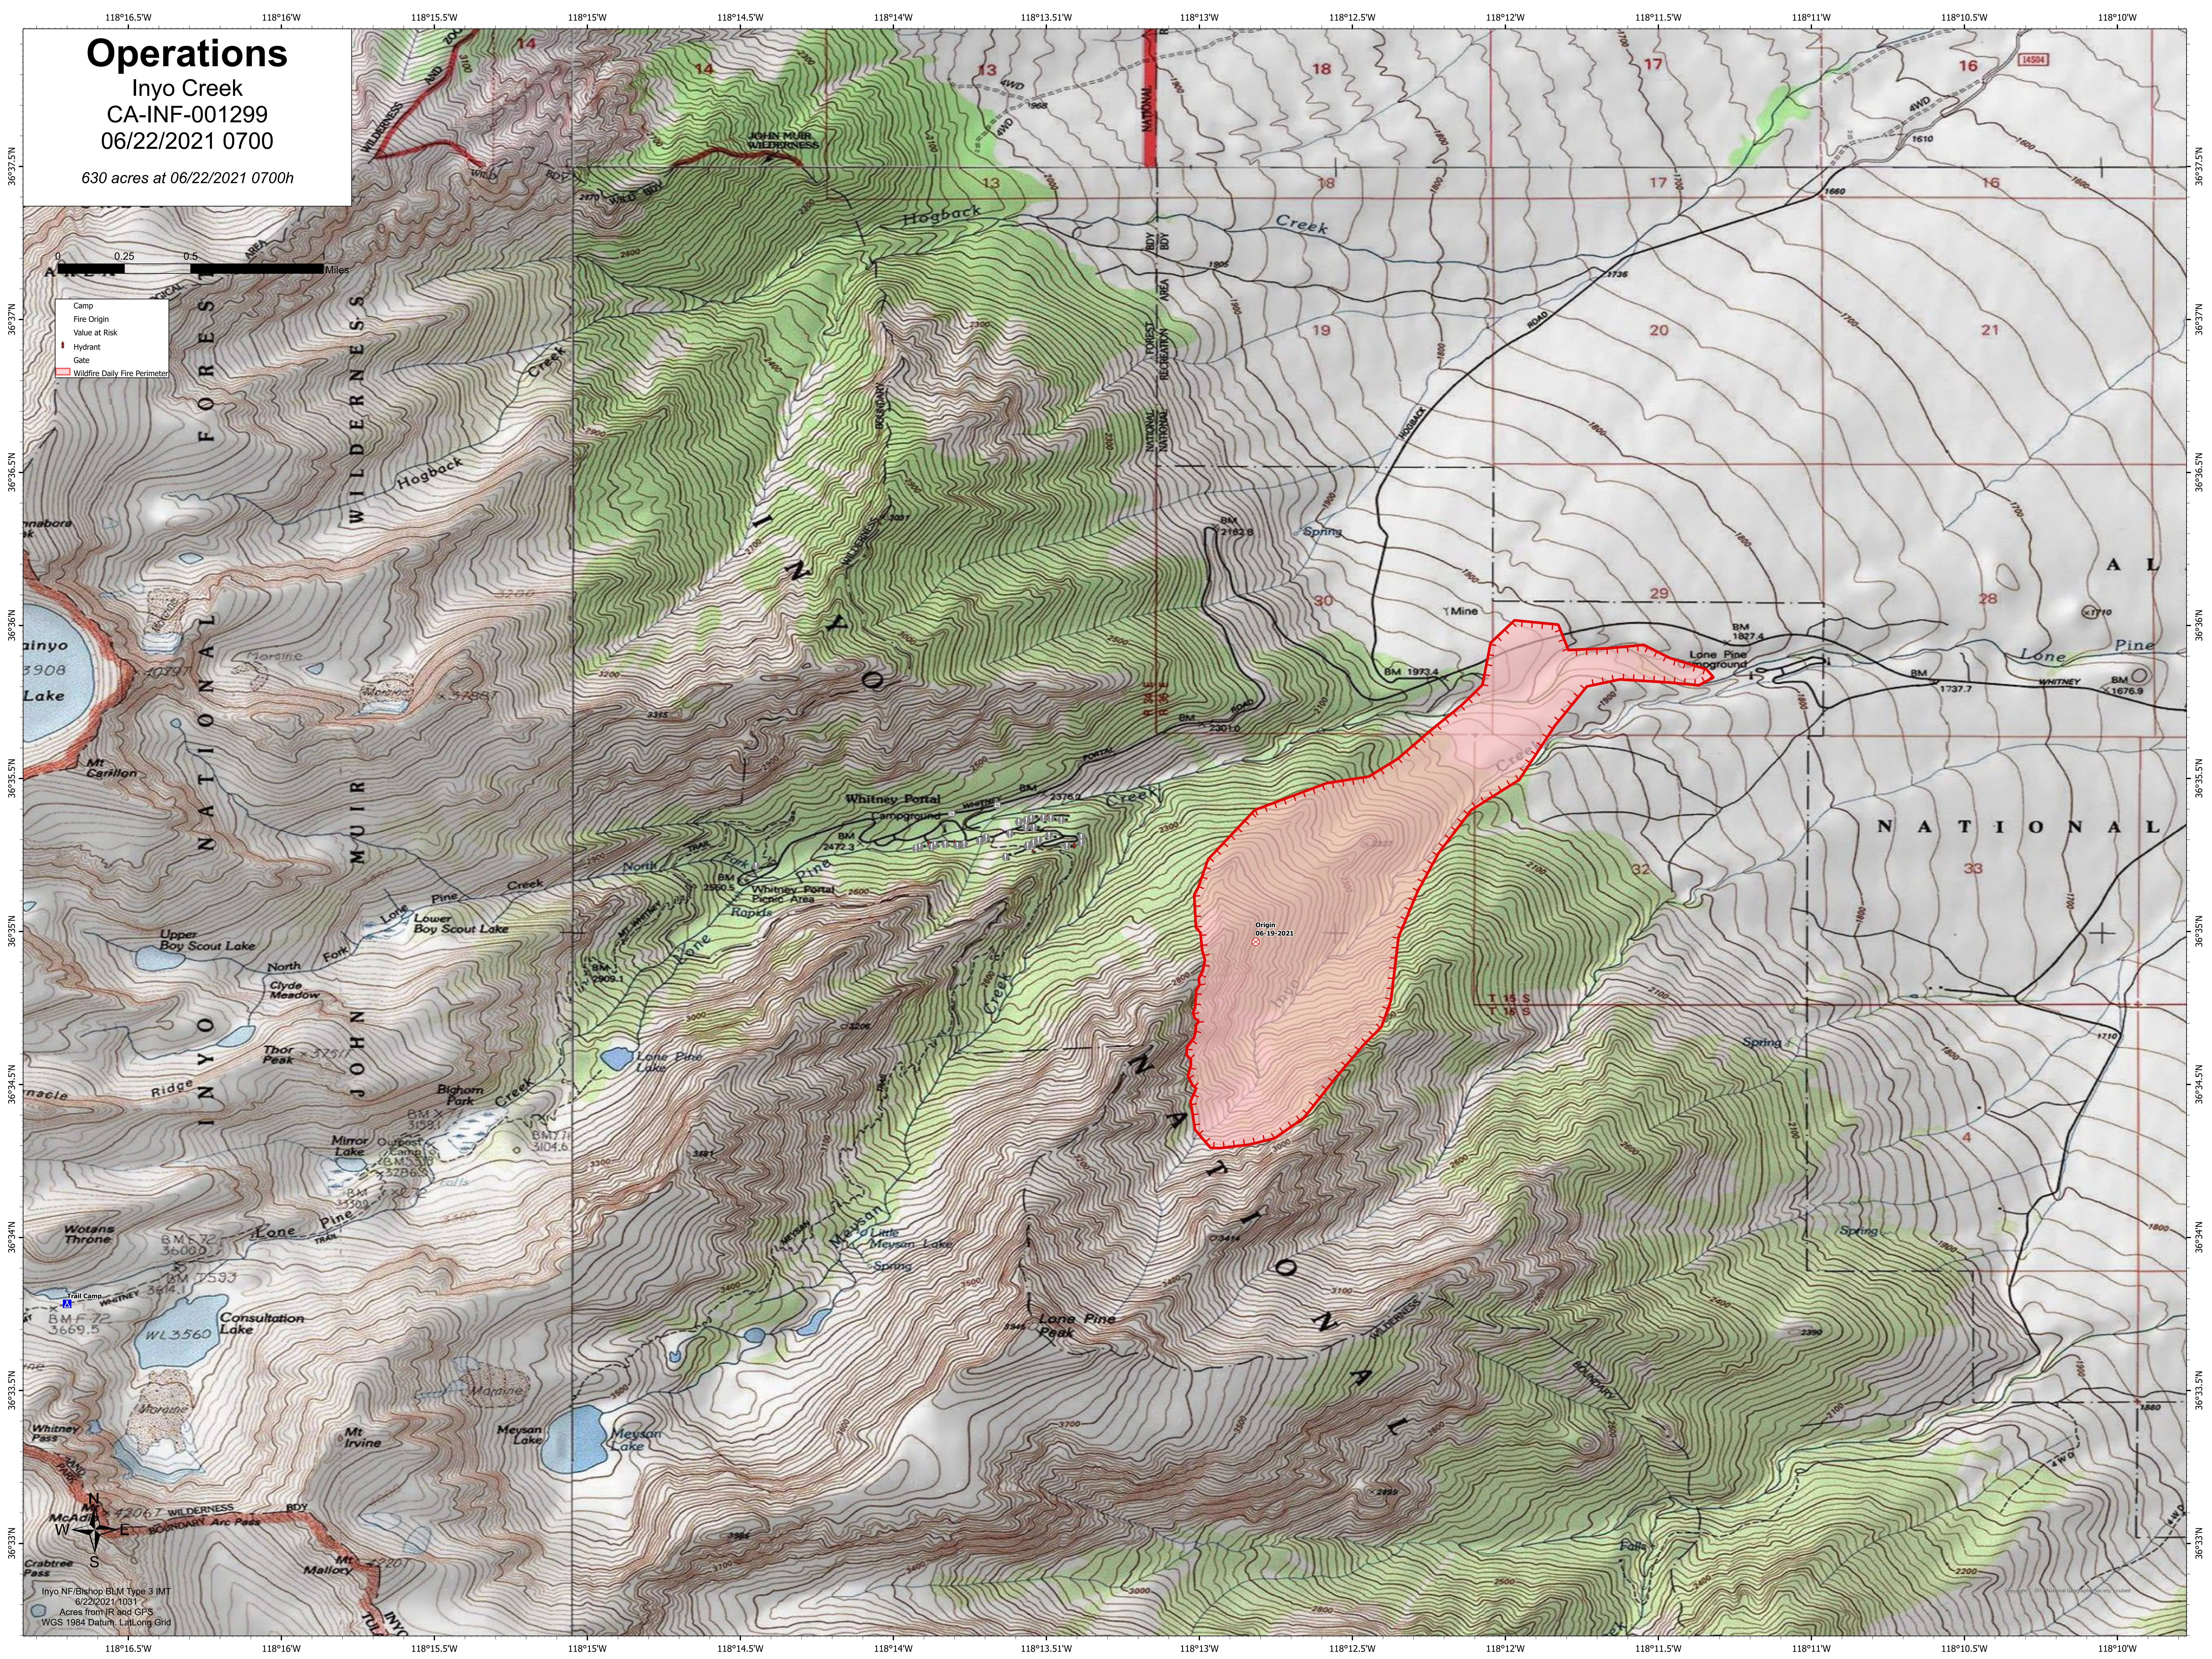

Operations

Inyo Creek
CA-INF-001299
06/22/2021 0700

630 acres at 06/22/2021 0700h

- Camp
- Fire Origin
- Value at Risk
- Hydrant
- Gate
- Wildfire Daily Fire Perimeter

Inyo NF/Bishop BLM Type 3 IMT
6/22/2021 1031
Acres from R and GPS
WGS 1984 Datum, Lat/Long Grid