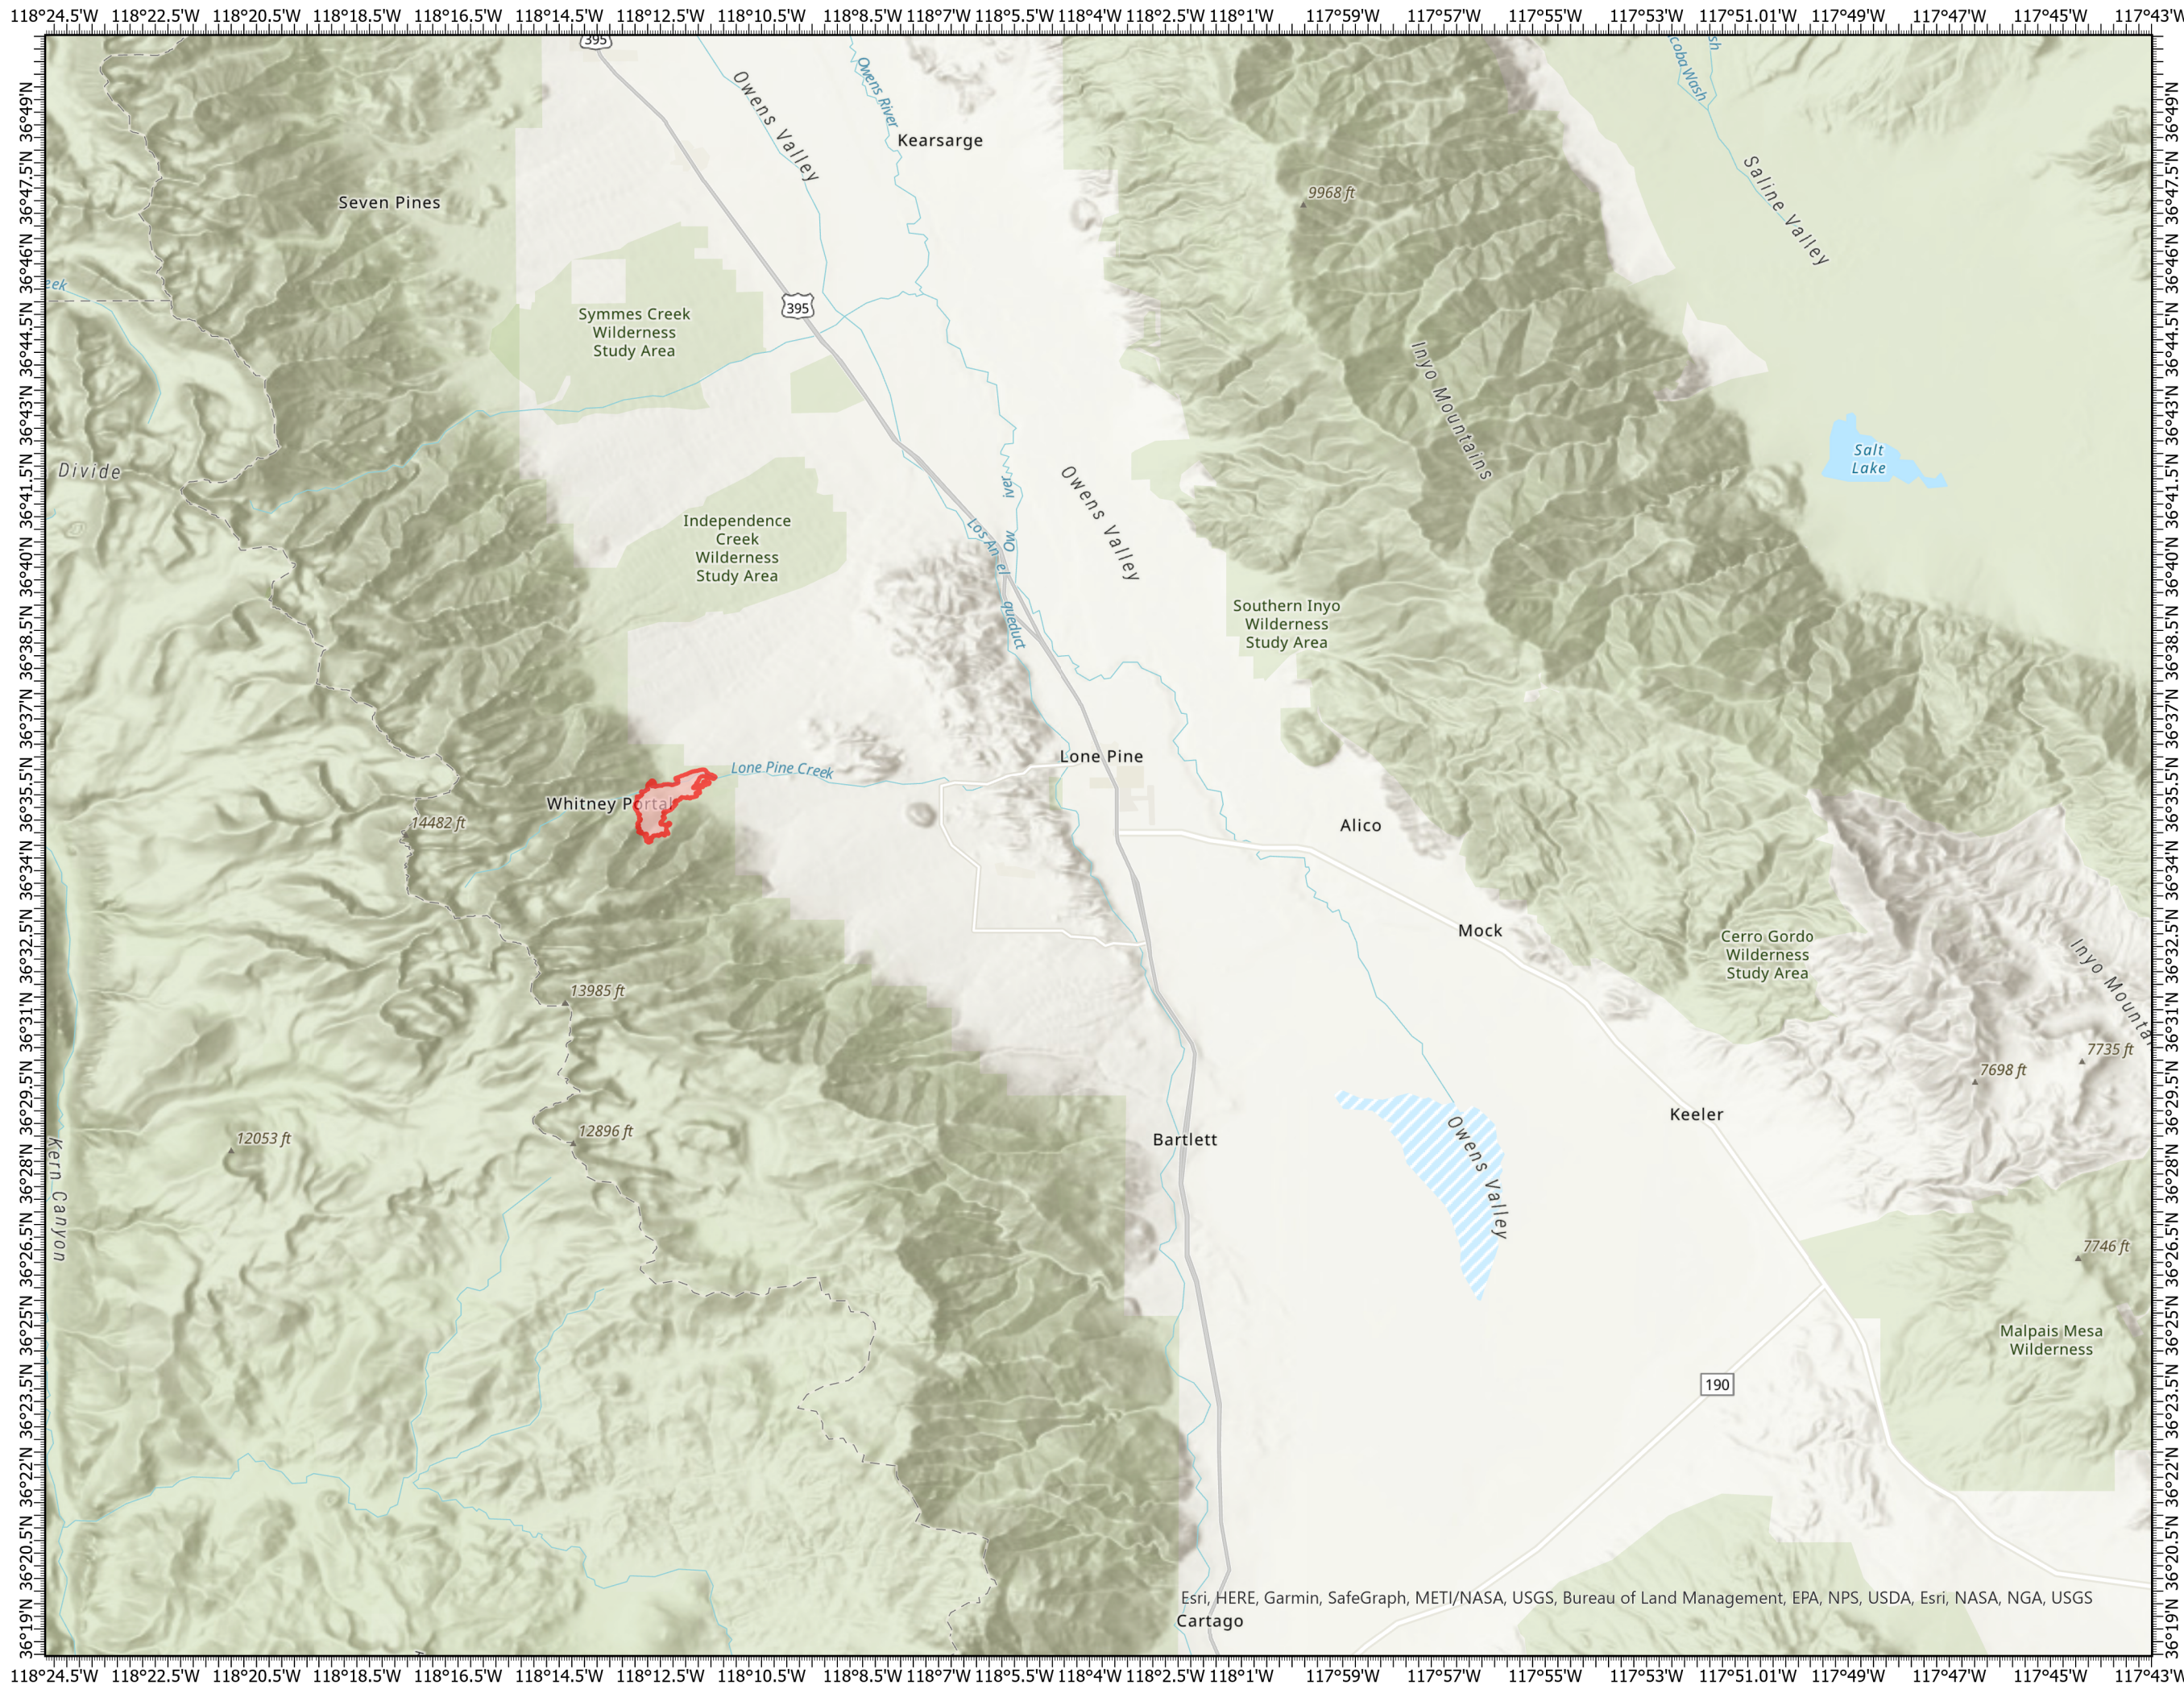

# PIO

Inyo Creek  
CA-INF-001299  
06/24/2021

 Wildfire Daily Fire Perimeter

CIIMT 13  
6/24/2021 1230

WGS 1984 Datum. LatLong Grid

Esri, HERE, Garmin, SafeGraph, METI/NASA, USGS, Bureau of Land Management, EPA, NPS, USDA, Esri, NASA, NGA, USGS