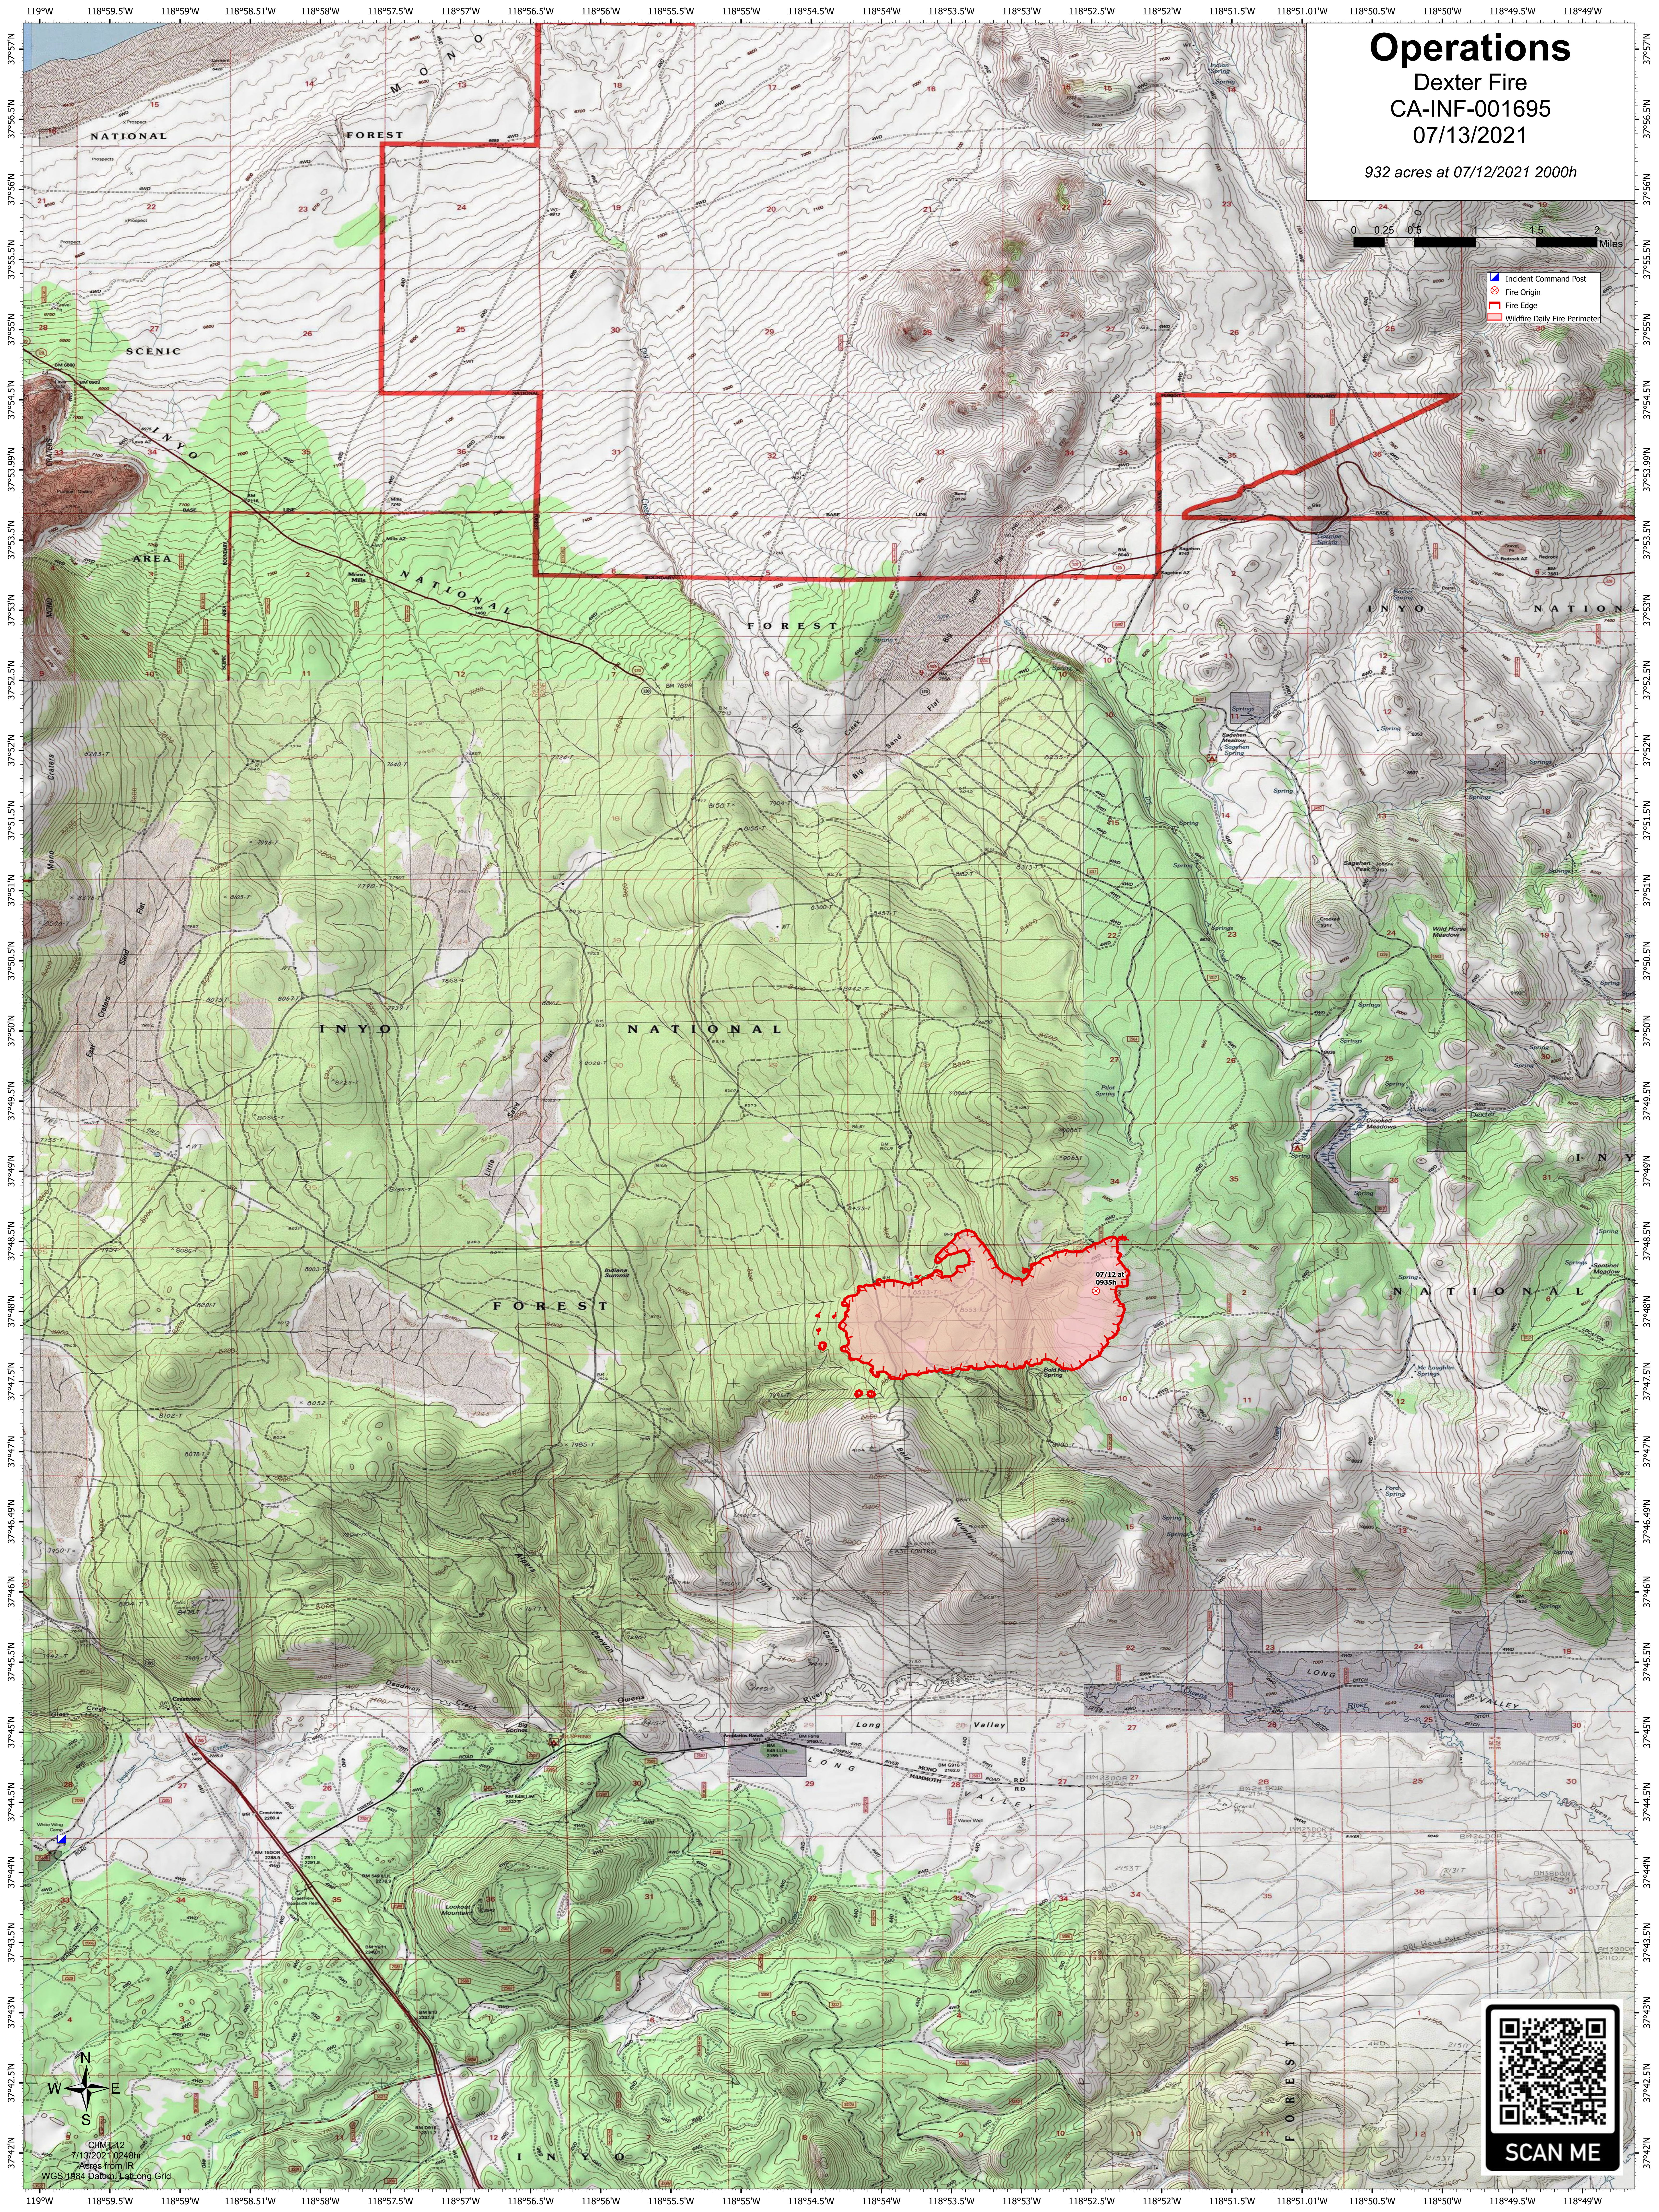

Operations

Dexter Fire
CA-INF-001695
07/13/2021

932 acres at 07/12/2021 2000h

- Incident Command Post
- Fire Origin
- Fire Edge
- Wildfire Daily Fire Perimeter

7/13/2021 10:24h
Ares from IR
WGS1984 Datum, Laitong Grid

SCAN ME