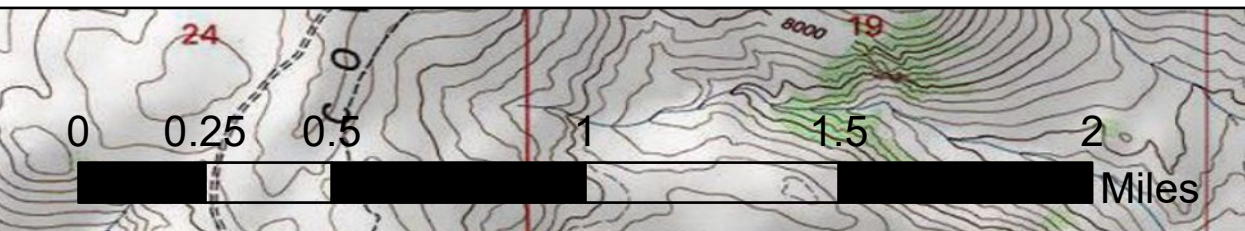

Operations

Dexter Fire
CA-INF-001695
07/13/2021

932 acres at 07/12/2021 2000h

- Incident Command Post
- Fire Origin
- Fire Edge
- Wildfire Daily Fire Perimeter

7/13/2021 10:24h
Ares from IR
WGS1984 Datum, Laitong Grid