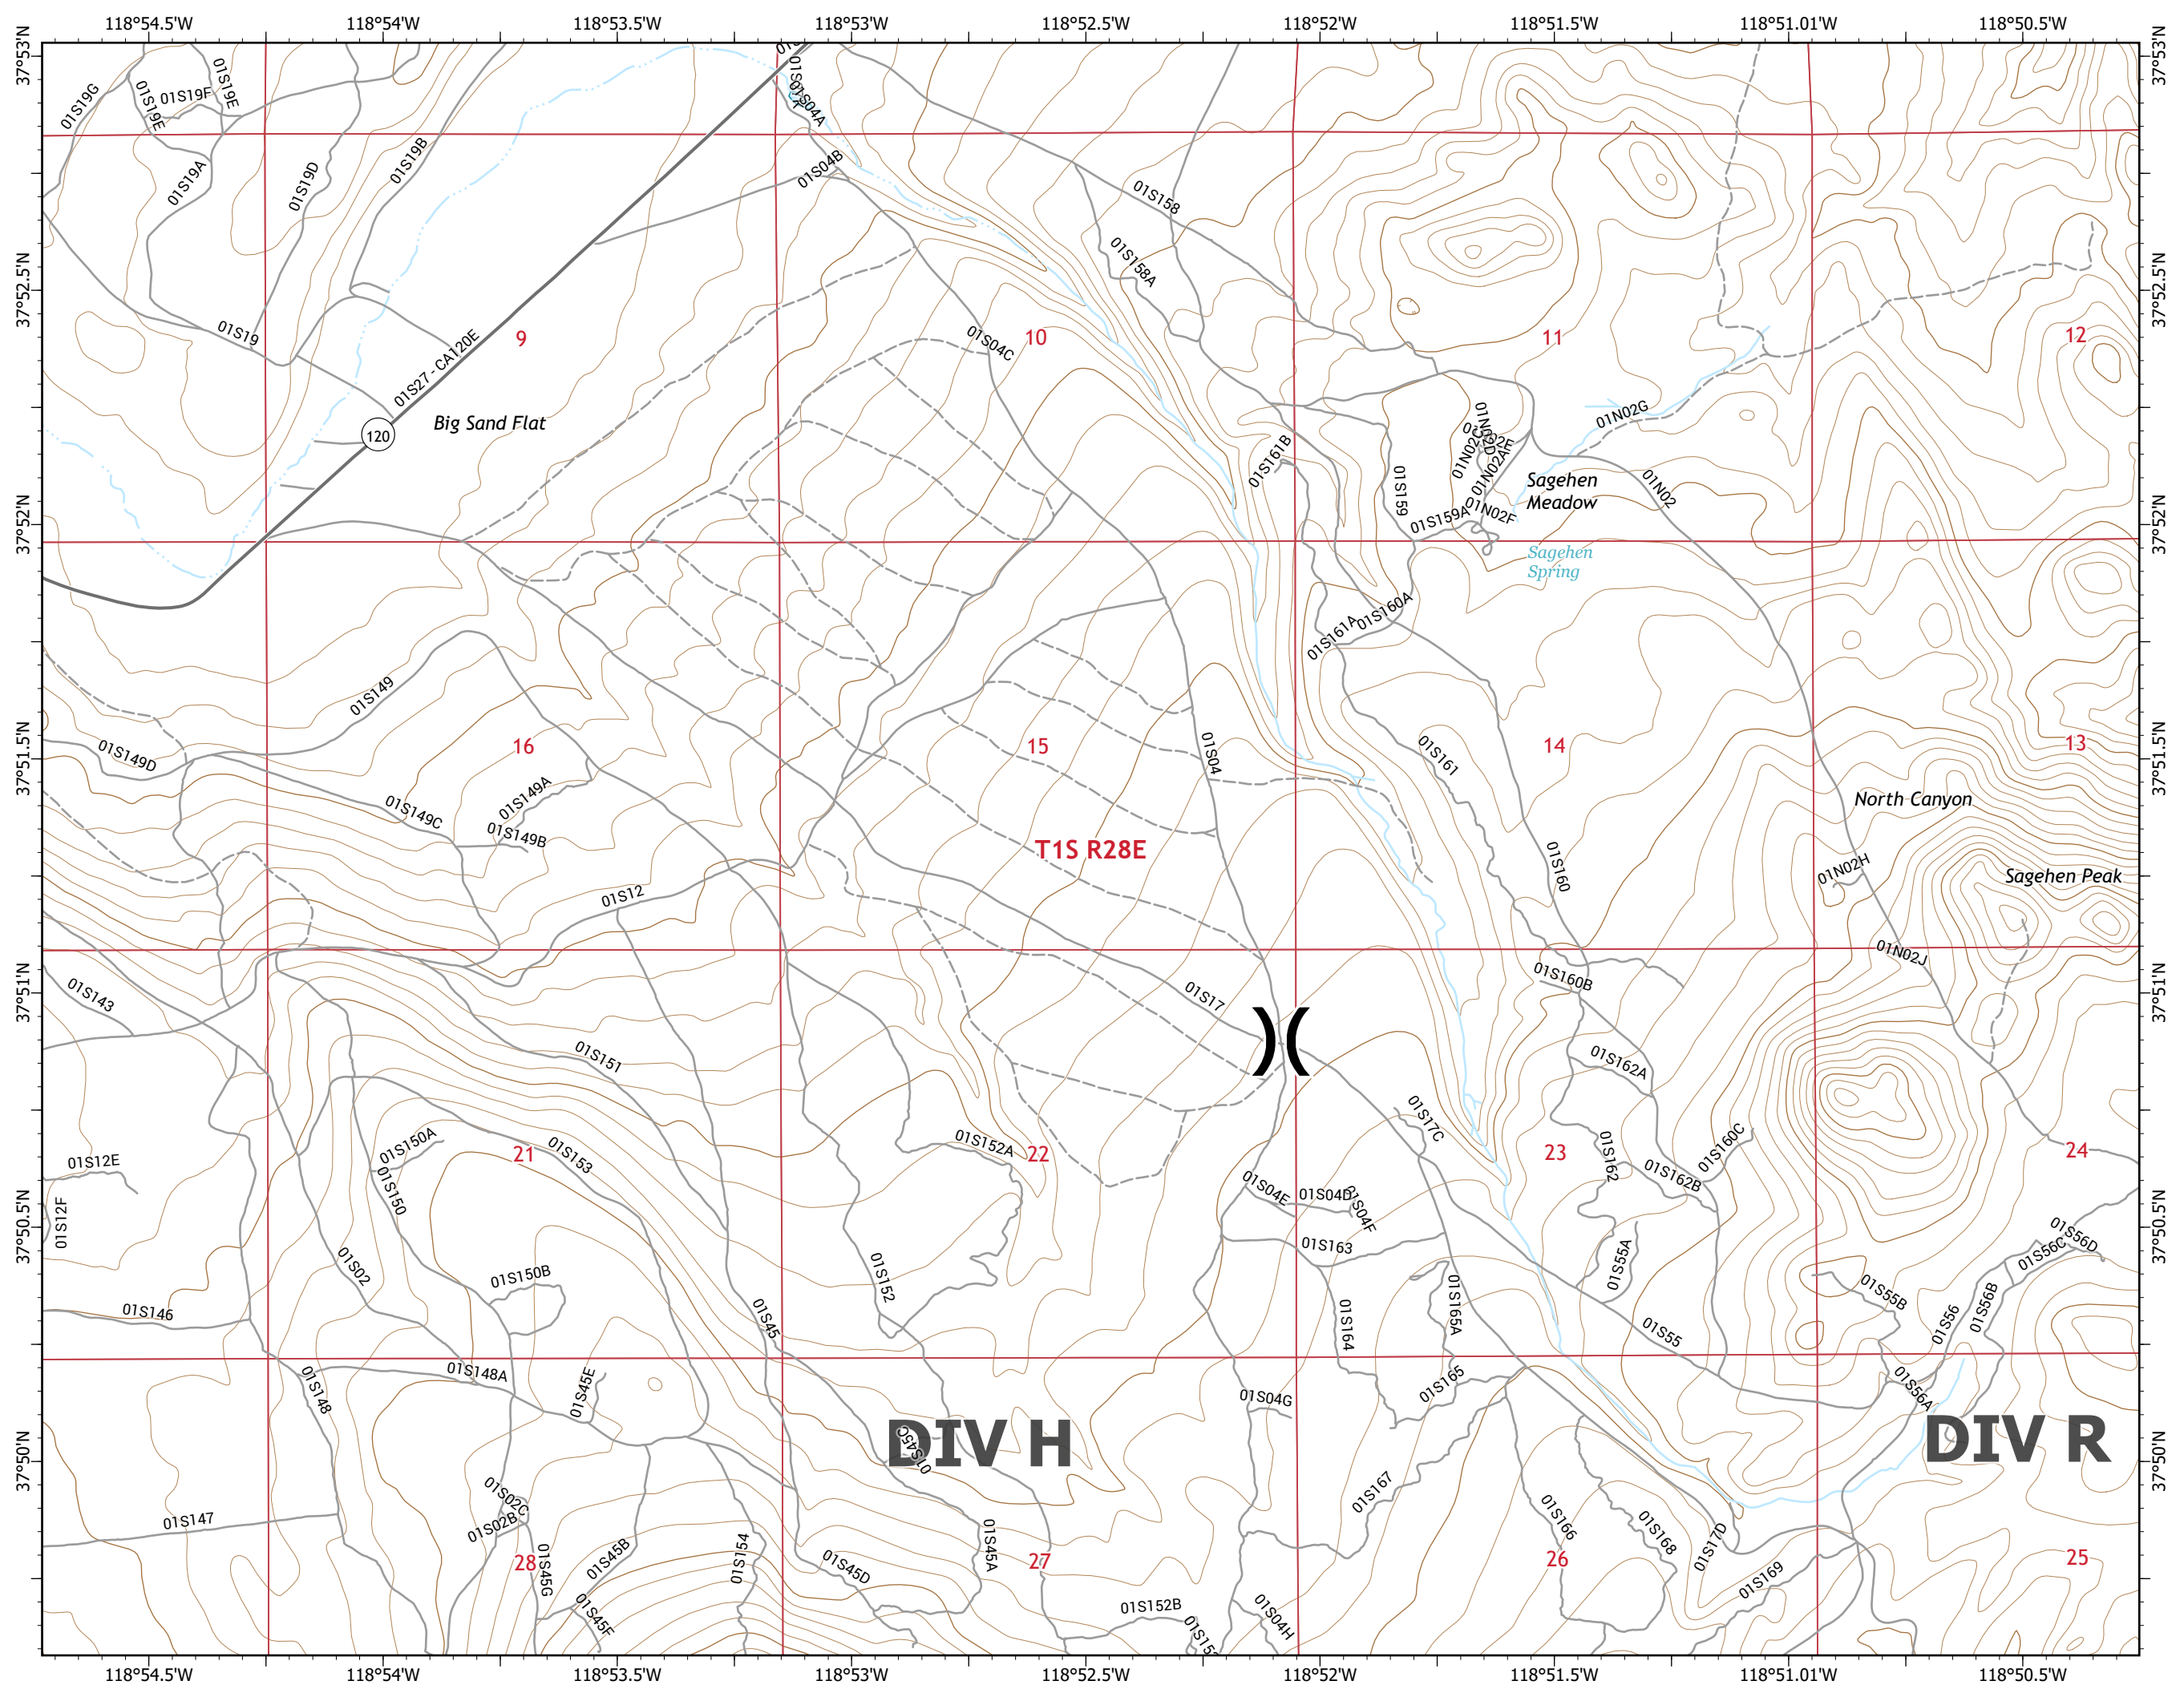

# IAP Map Series

CA-INF-001695

Dexter

7/15/2021

- Division Break
- Completed Dozer Line
- Fire Origin
- Fire Edge
- Wildfire Daily Fire Perimeter
- Drop Point
- Local Connector
- Local Road
- 4WD
- Township/Range
- Section
- Perennial Stream
- Intermittent Stream
- Perennial Lake

Page 1 of 3

7/14/2021 2331

WGS 1984 Datum. LatLong Grid

# IAP Map Series

CA-INF-001695

Dexter

7/15/2021

- Division Break
- Completed Dozer Line
- Fire Origin
- Fire Edge
- Wildfire Daily Fire Perimeter
- Drop Point
- Local Road
- 4WD
- Township/Range
- Section
- Perennial Stream

# IAP Map Series

CA-INF-001695

Dexter

7/15/2021

- Division Break
- Completed Dozer Line
- Fire Origin
- Fire Edge
- Wildfire Daily Fire Perimeter
- Drop Point
- Local Road
- 4WD
- Township/Range
- Section
- Perennial Stream
- Intermittent Stream