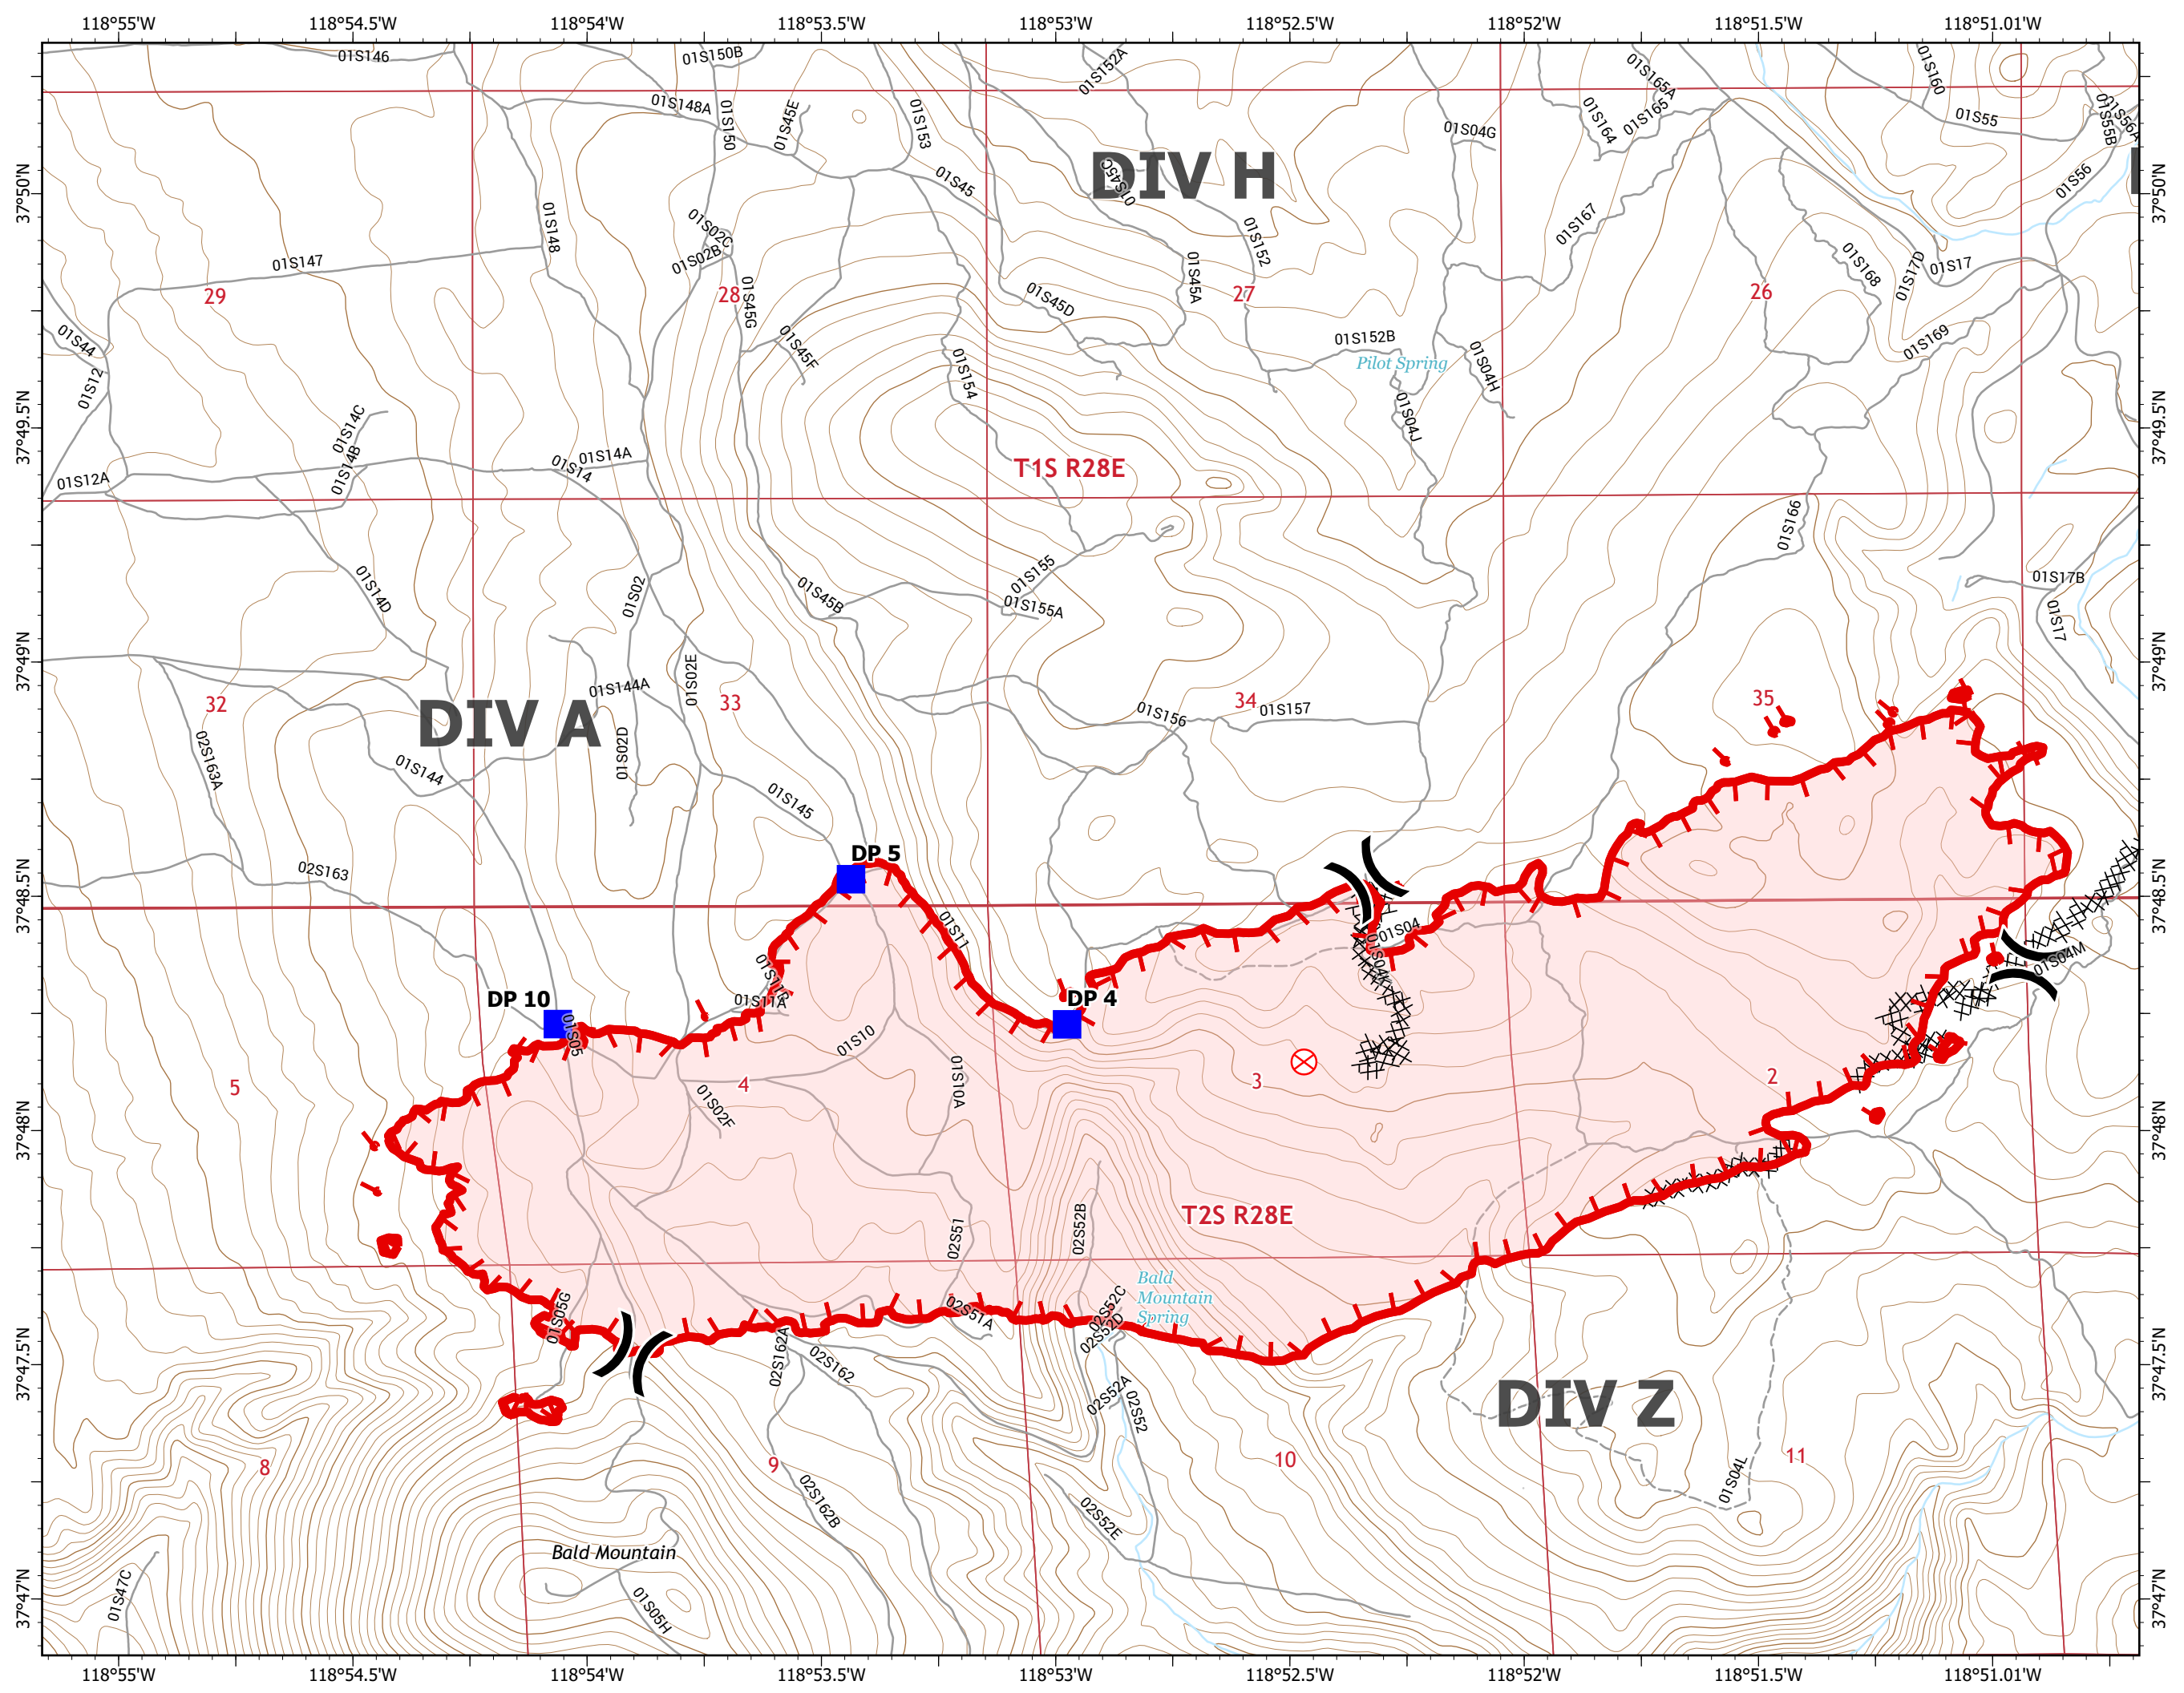

# IAP Map Series

CA-INF-001695

Dexter

7/15/2021

- Division Break
- Completed Dozer Line
- Fire Origin
- Fire Edge
- Wildfire Daily Fire Perimeter
- Drop Point
- Local Connector
- Local Road
- 4WD
- Township/Range
- Section
- Perennial Stream
- Intermittent Stream
- Perennial Lake

# IAP Map Series

CA-INF-001695

Dexter

7/15/2021

- Division Break
- Completed Dozer Line
- Fire Origin
- Fire Edge
- Wildfire Daily Fire Perimeter
- Drop Point
- Local Road
- 4WD
- Township/Range
- Section
- Perennial Stream

Page 2 of 3

7/14/2021 2331

WGS 1984 Datum. LatLong Grid

# IAP Map Series

CA-INF-001695

Dexter

7/15/2021

- Division Break
- Completed Dozer Line
- Fire Origin
- Fire Edge
- Wildfire Daily Fire Perimeter
- Drop Point
- Local Road
- 4WD
- Township/Range
- Section
- Perennial Stream
- Intermittent Stream