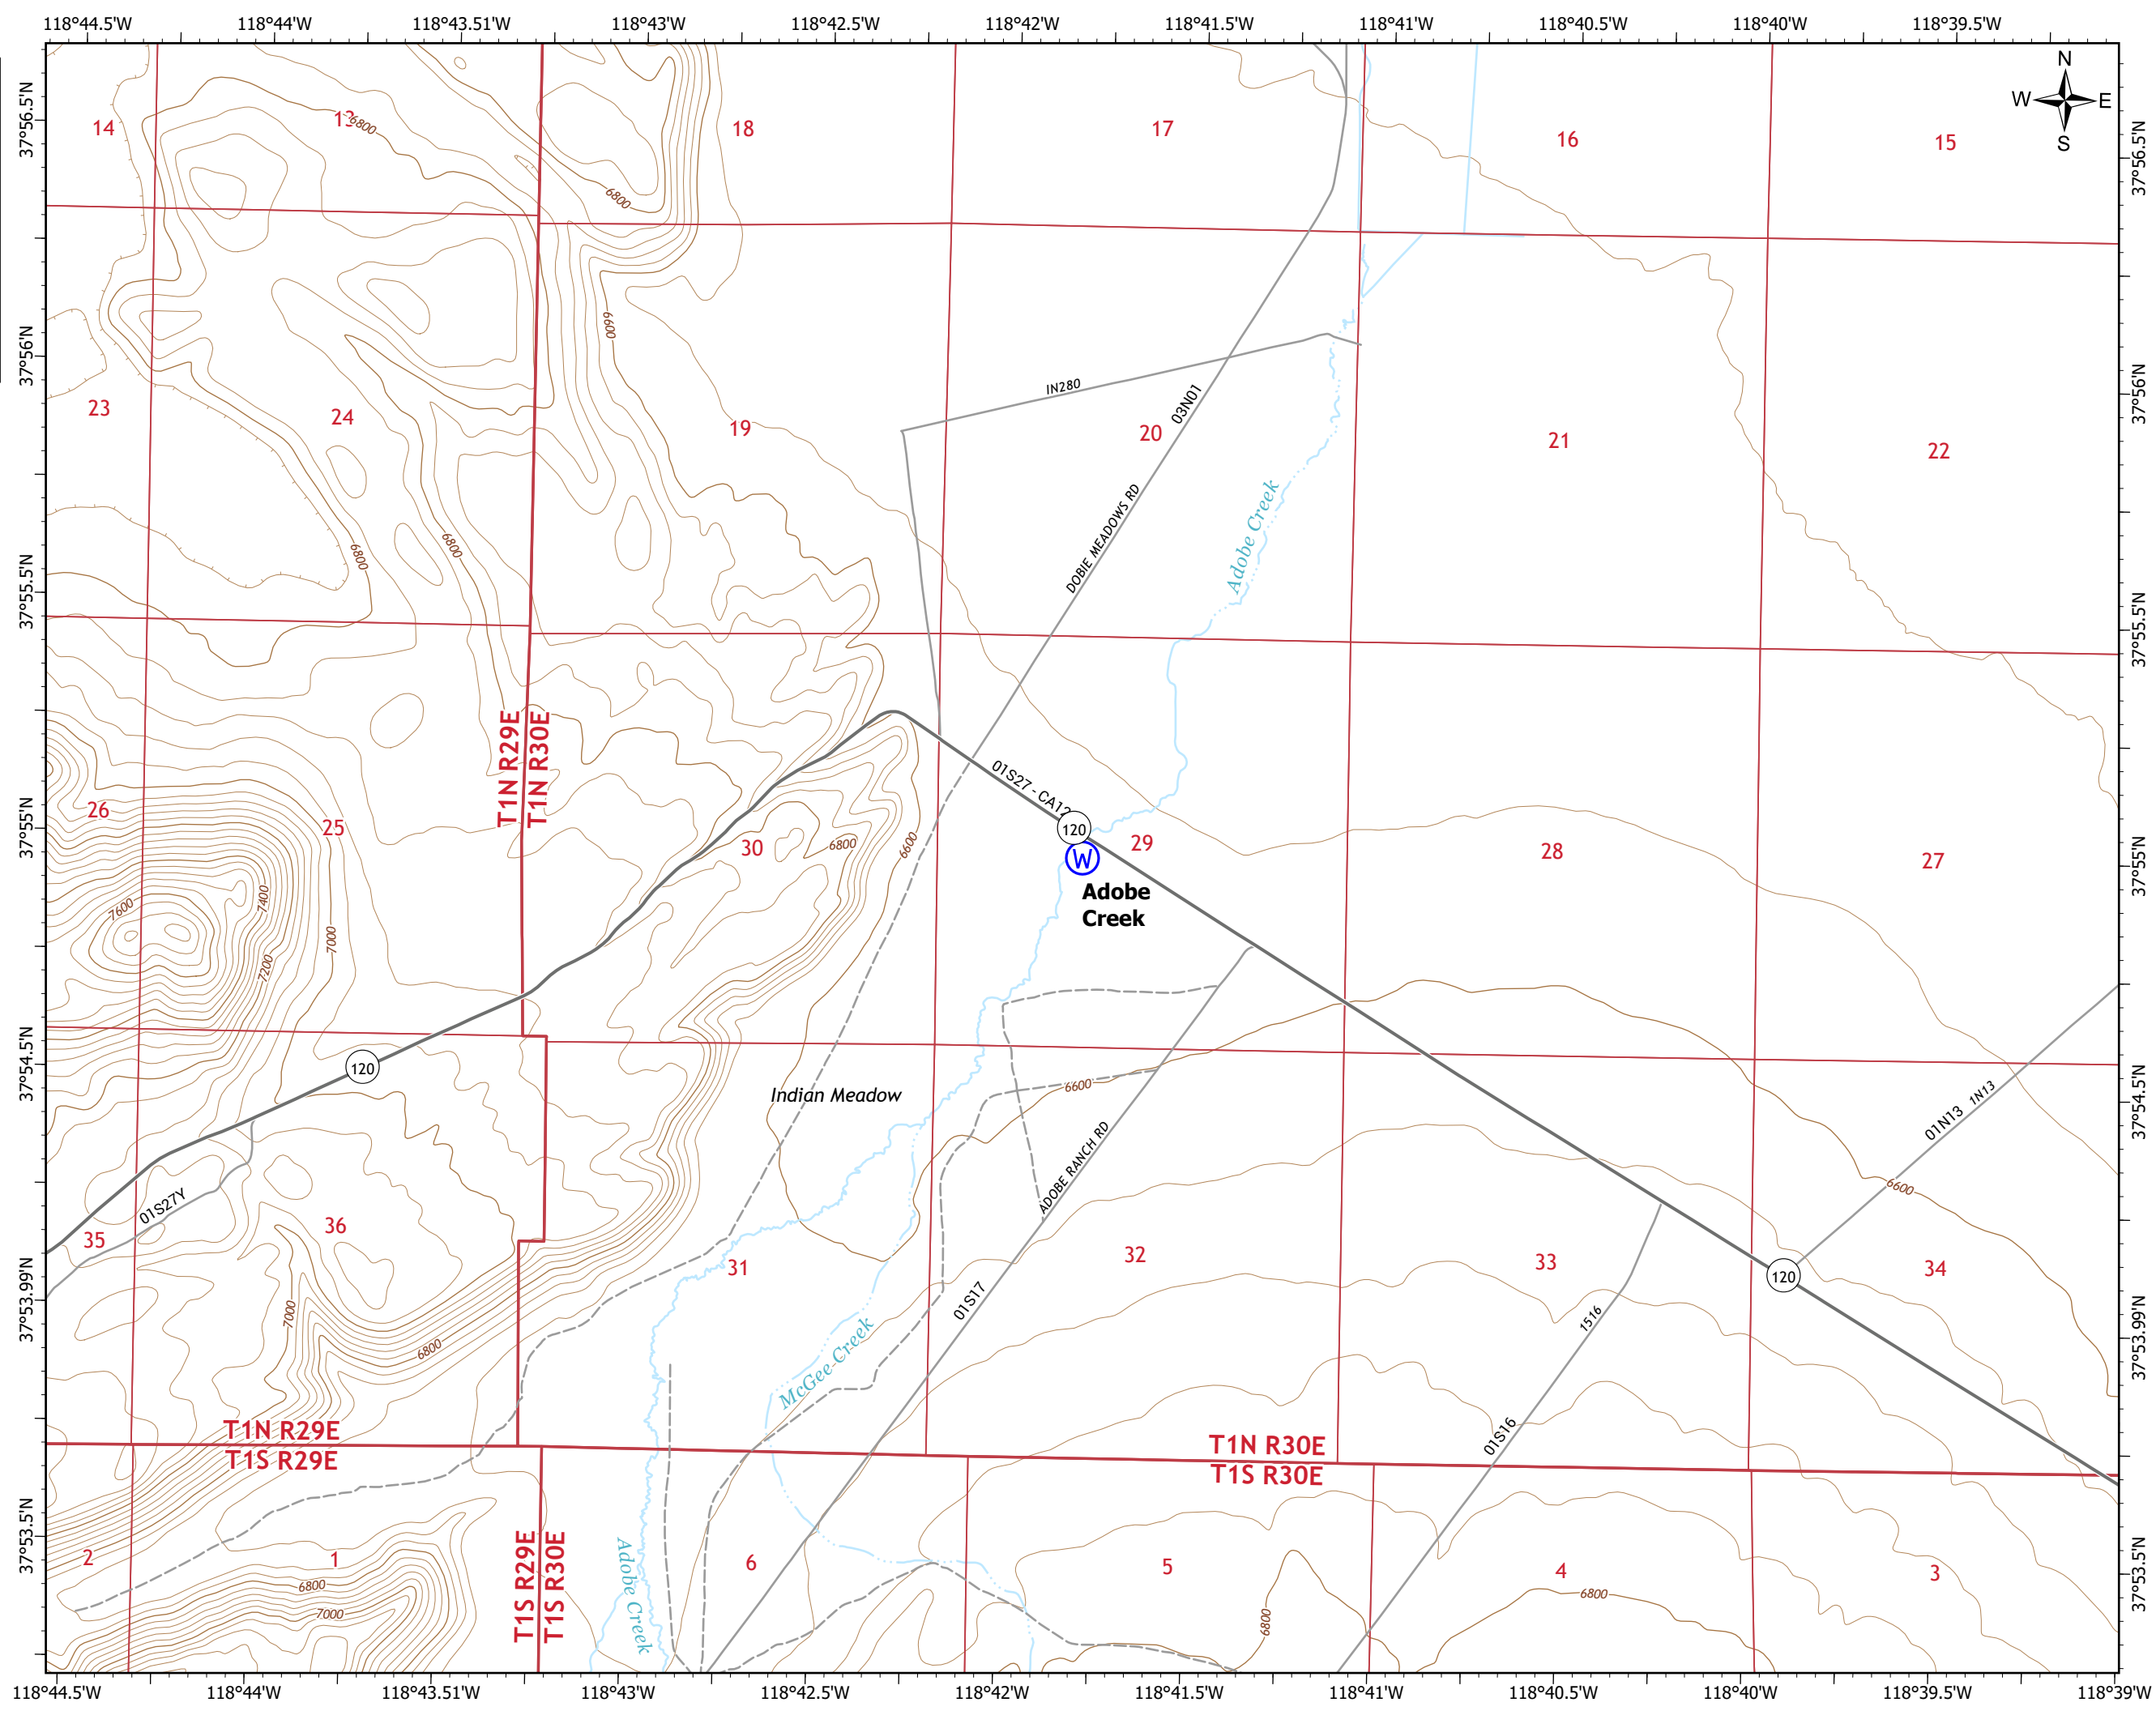

# IAP Map Series

Dexter  
CA-INF-001695  
7/17/2021

0 0.25 0.5  
Miles

- Water Source
- Local Connector
- Local Road
- 4WD
- Township/Range
- Section
- Perennial Stream
- Intermittent Stream
- Canal/Ditch

# IAP Map Series

Dexter  
CA-INF-001695  
7/17/2021

0 0.25 0.5  
Miles

- Division Break
- Drop Point
- Fire Edge
- Wildfire Daily Fire Perimeter
- Local Connector
- Local Road
- 4WD
- Township/Range
- Section
- Spring
- Perennial Stream
- Intermittent Stream
- Perennial Lake

# IAP Map Series

Dexter  
CA-INF-001695  
7/17/2021

0 0.25 0.5 Miles

- Division Break
- Drop Point
- Fire Origin
- Completed Dozer Line
- Fire Edge
- Contained Line
- Wildfire Daily Fire Perimeter
- Local Road
- 4WD
- Township/Range
- Section
- Spring
- Perennial Stream
- Underground Pipeline
- Tunnel

# IAP Map Series

Dexter  
CA-INF-001695  
7/17/2021

0 0.25 0.5  
Miles

- Division Break
- Drop Point
- Fire Origin
- Completed Dozer Line
- Fire Edge
- Contained Line
- Wildfire Daily Fire Perimeter
- Local Road
- 4WD
- Township/Range
- Section
- Spring
- Perennial Stream
- Intermittent Stream