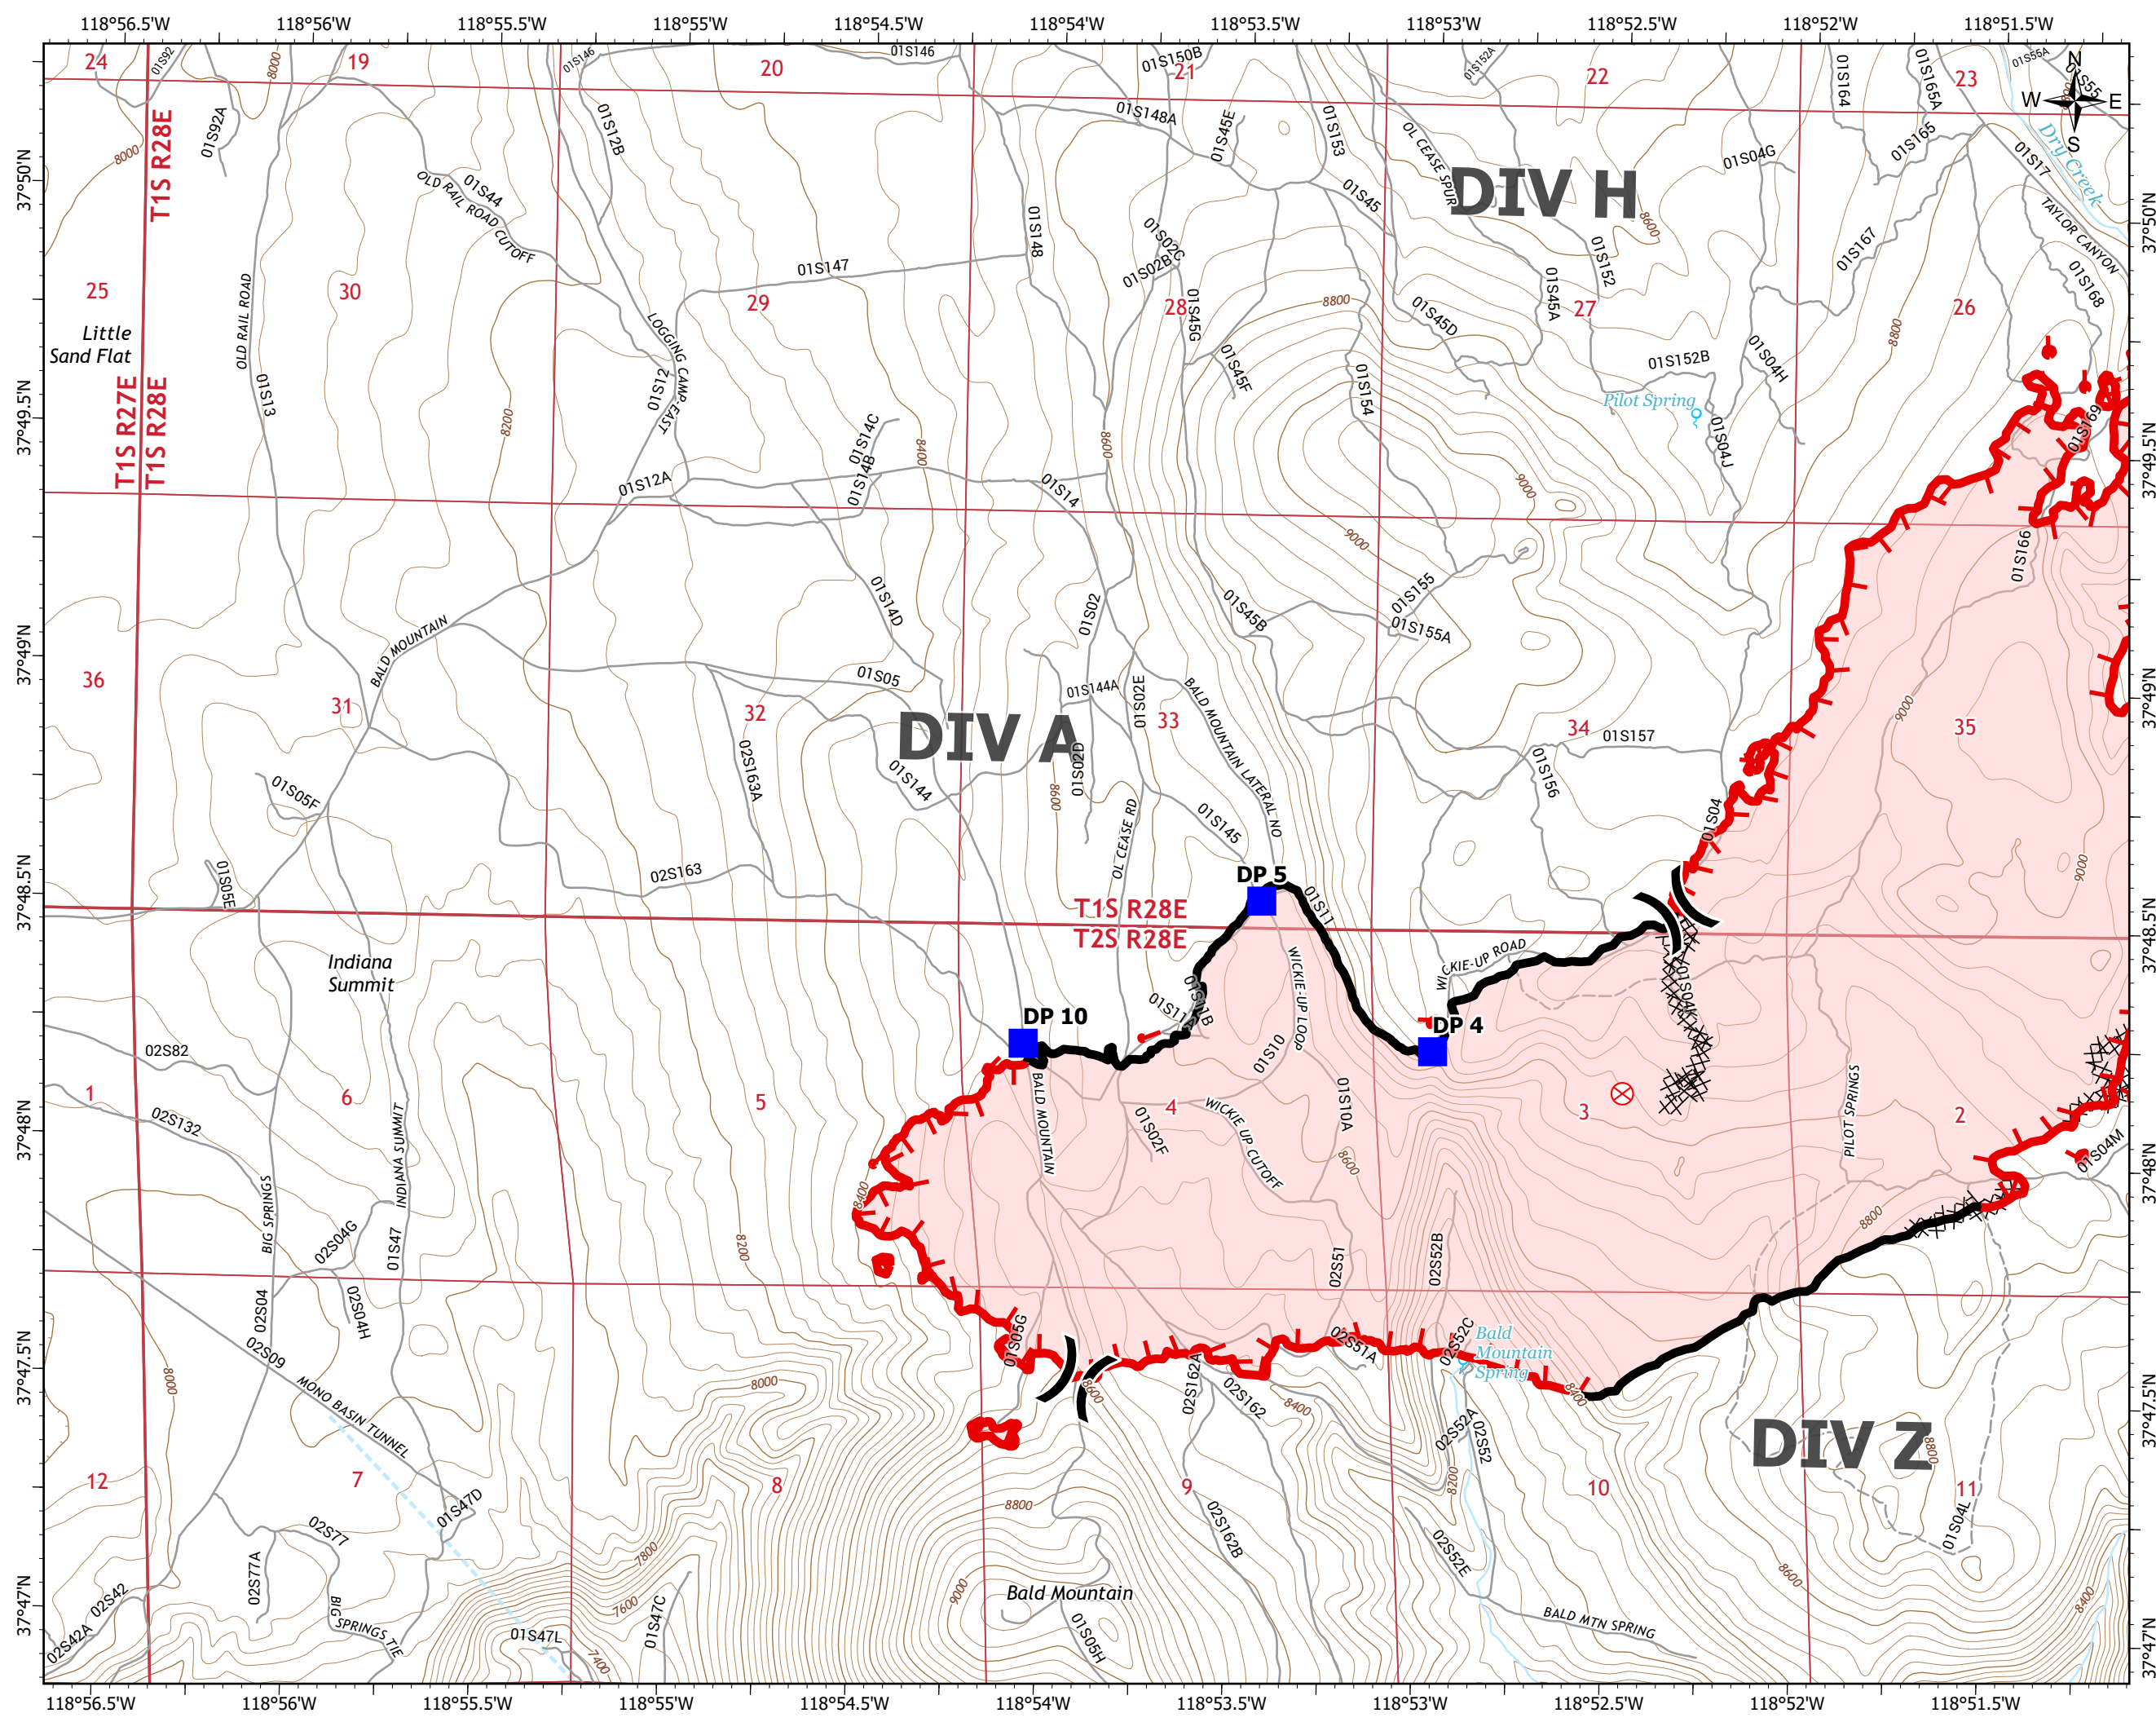

# IAP Map Series

Dexter  
CA-INF-001695  
7/17/2021

0 0.25 0.5 Miles

- Division Break
- Drop Point
- Fire Origin
- Completed Dozer Line
- Fire Edge
- Contained Line
- Wildfire Daily Fire Perimeter
- Local Road
- 4WD
- Township/Range
- Section
- Spring
- Perennial Stream
- Underground Pipeline
- Tunnel

Page 3 of 5

Produced: 7/16/2021 2225  
North American 1983 Datum.  
LatLong Grid

# IAP Map Series

Dexter  
CA-INF-001695  
7/17/2021

0 0.25 0.5  
Miles

- Division Break
- Drop Point
- Fire Origin
- Completed Dozer Line
- Fire Edge
- Contained Line
- Wildfire Daily Fire Perimeter
- Local Road
- 4WD
- Township/Range
- Section
- Spring
- Perennial Stream
- Intermittent Stream

# IAP Map Series

Dexter  
CA-INF-001695  
7/17/2021

0 0.25 0.5  
Miles

- Dip Site
- Division Break
- Water Source
- Fire Edge
- Wildfire Daily Fire Perimeter
- Secondary Hwy
- Local Road
- 4WD
- Township/Range
- Section
- Spring
- Well
- Perennial Stream
- Intermittent Stream
- Canal/Ditch
- Underground Pipeline
- Tunnel