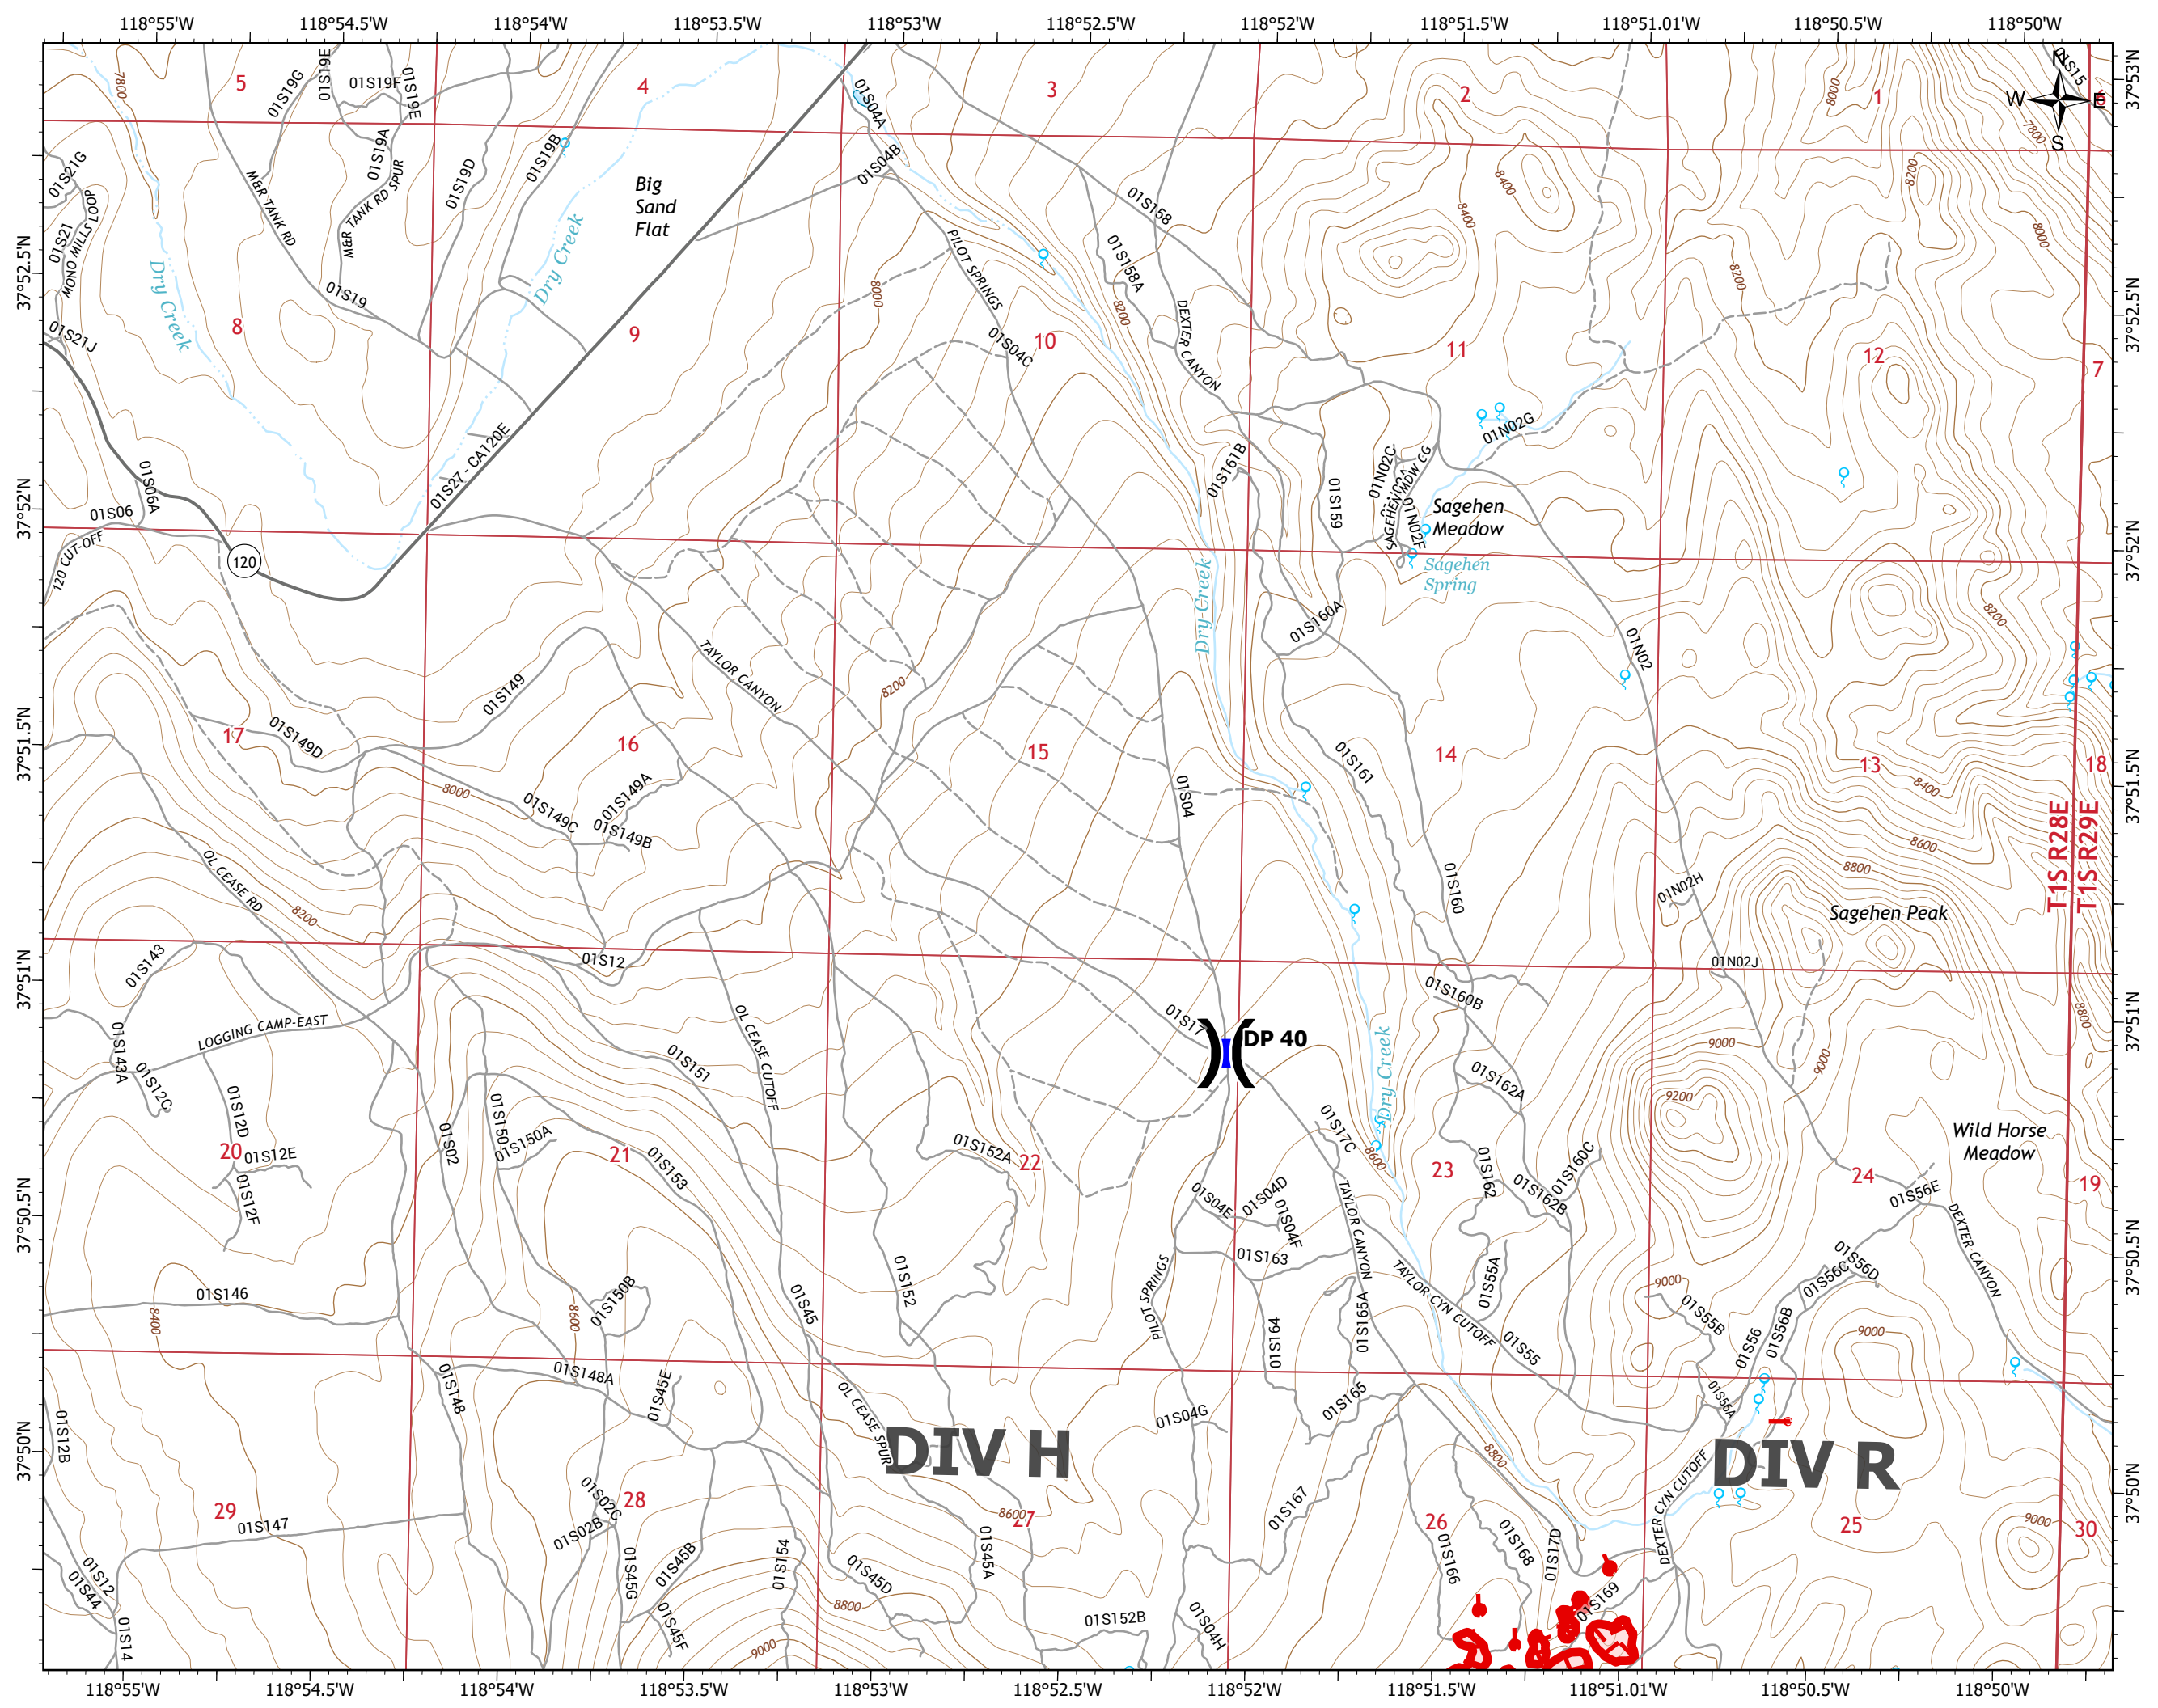

# IAP Map Series

Dexter  
CA-INF-001695  
7/17/2021

0 0.25 0.5  
Miles

- Water Source
- Local Connector
- Local Road
- 4WD
- Township/Range
- Section
- Perennial Stream
- Intermittent Stream
- Canal/Ditch

# IAP Map Series

Dexter  
CA-INF-001695  
7/17/2021

0 0.25 0.5  
Miles

- Division Break
- Drop Point
- Fire Edge
- Wildfire Daily Fire Perimeter
- Local Connector
- Local Road
- 4WD
- Township/Range
- Section
- Spring
- Perennial Stream
- Intermittent Stream
- Perennial Lake

# IAP Map Series

Dexter  
CA-INF-001695  
7/17/2021

0 0.25 0.5 Miles

- Division Break
- Drop Point
- Fire Origin
- Completed Dozer Line
- Fire Edge
- Contained Line
- Wildfire Daily Fire Perimeter
- Local Road
- 4WD
- Township/Range
- Section
- Spring
- Perennial Stream
- Underground Pipeline
- Tunnel

# IAP Map Series

Dexter  
CA-INF-001695  
7/17/2021

0 0.25 0.5  
Miles

- Division Break
- Drop Point
- Fire Origin
- Completed Dozer Line
- Fire Edge
- Contained Line
- Wildfire Daily Fire Perimeter
- Local Road
- 4WD
- Township/Range
- Section
- Spring
- Perennial Stream
- Intermittent Stream