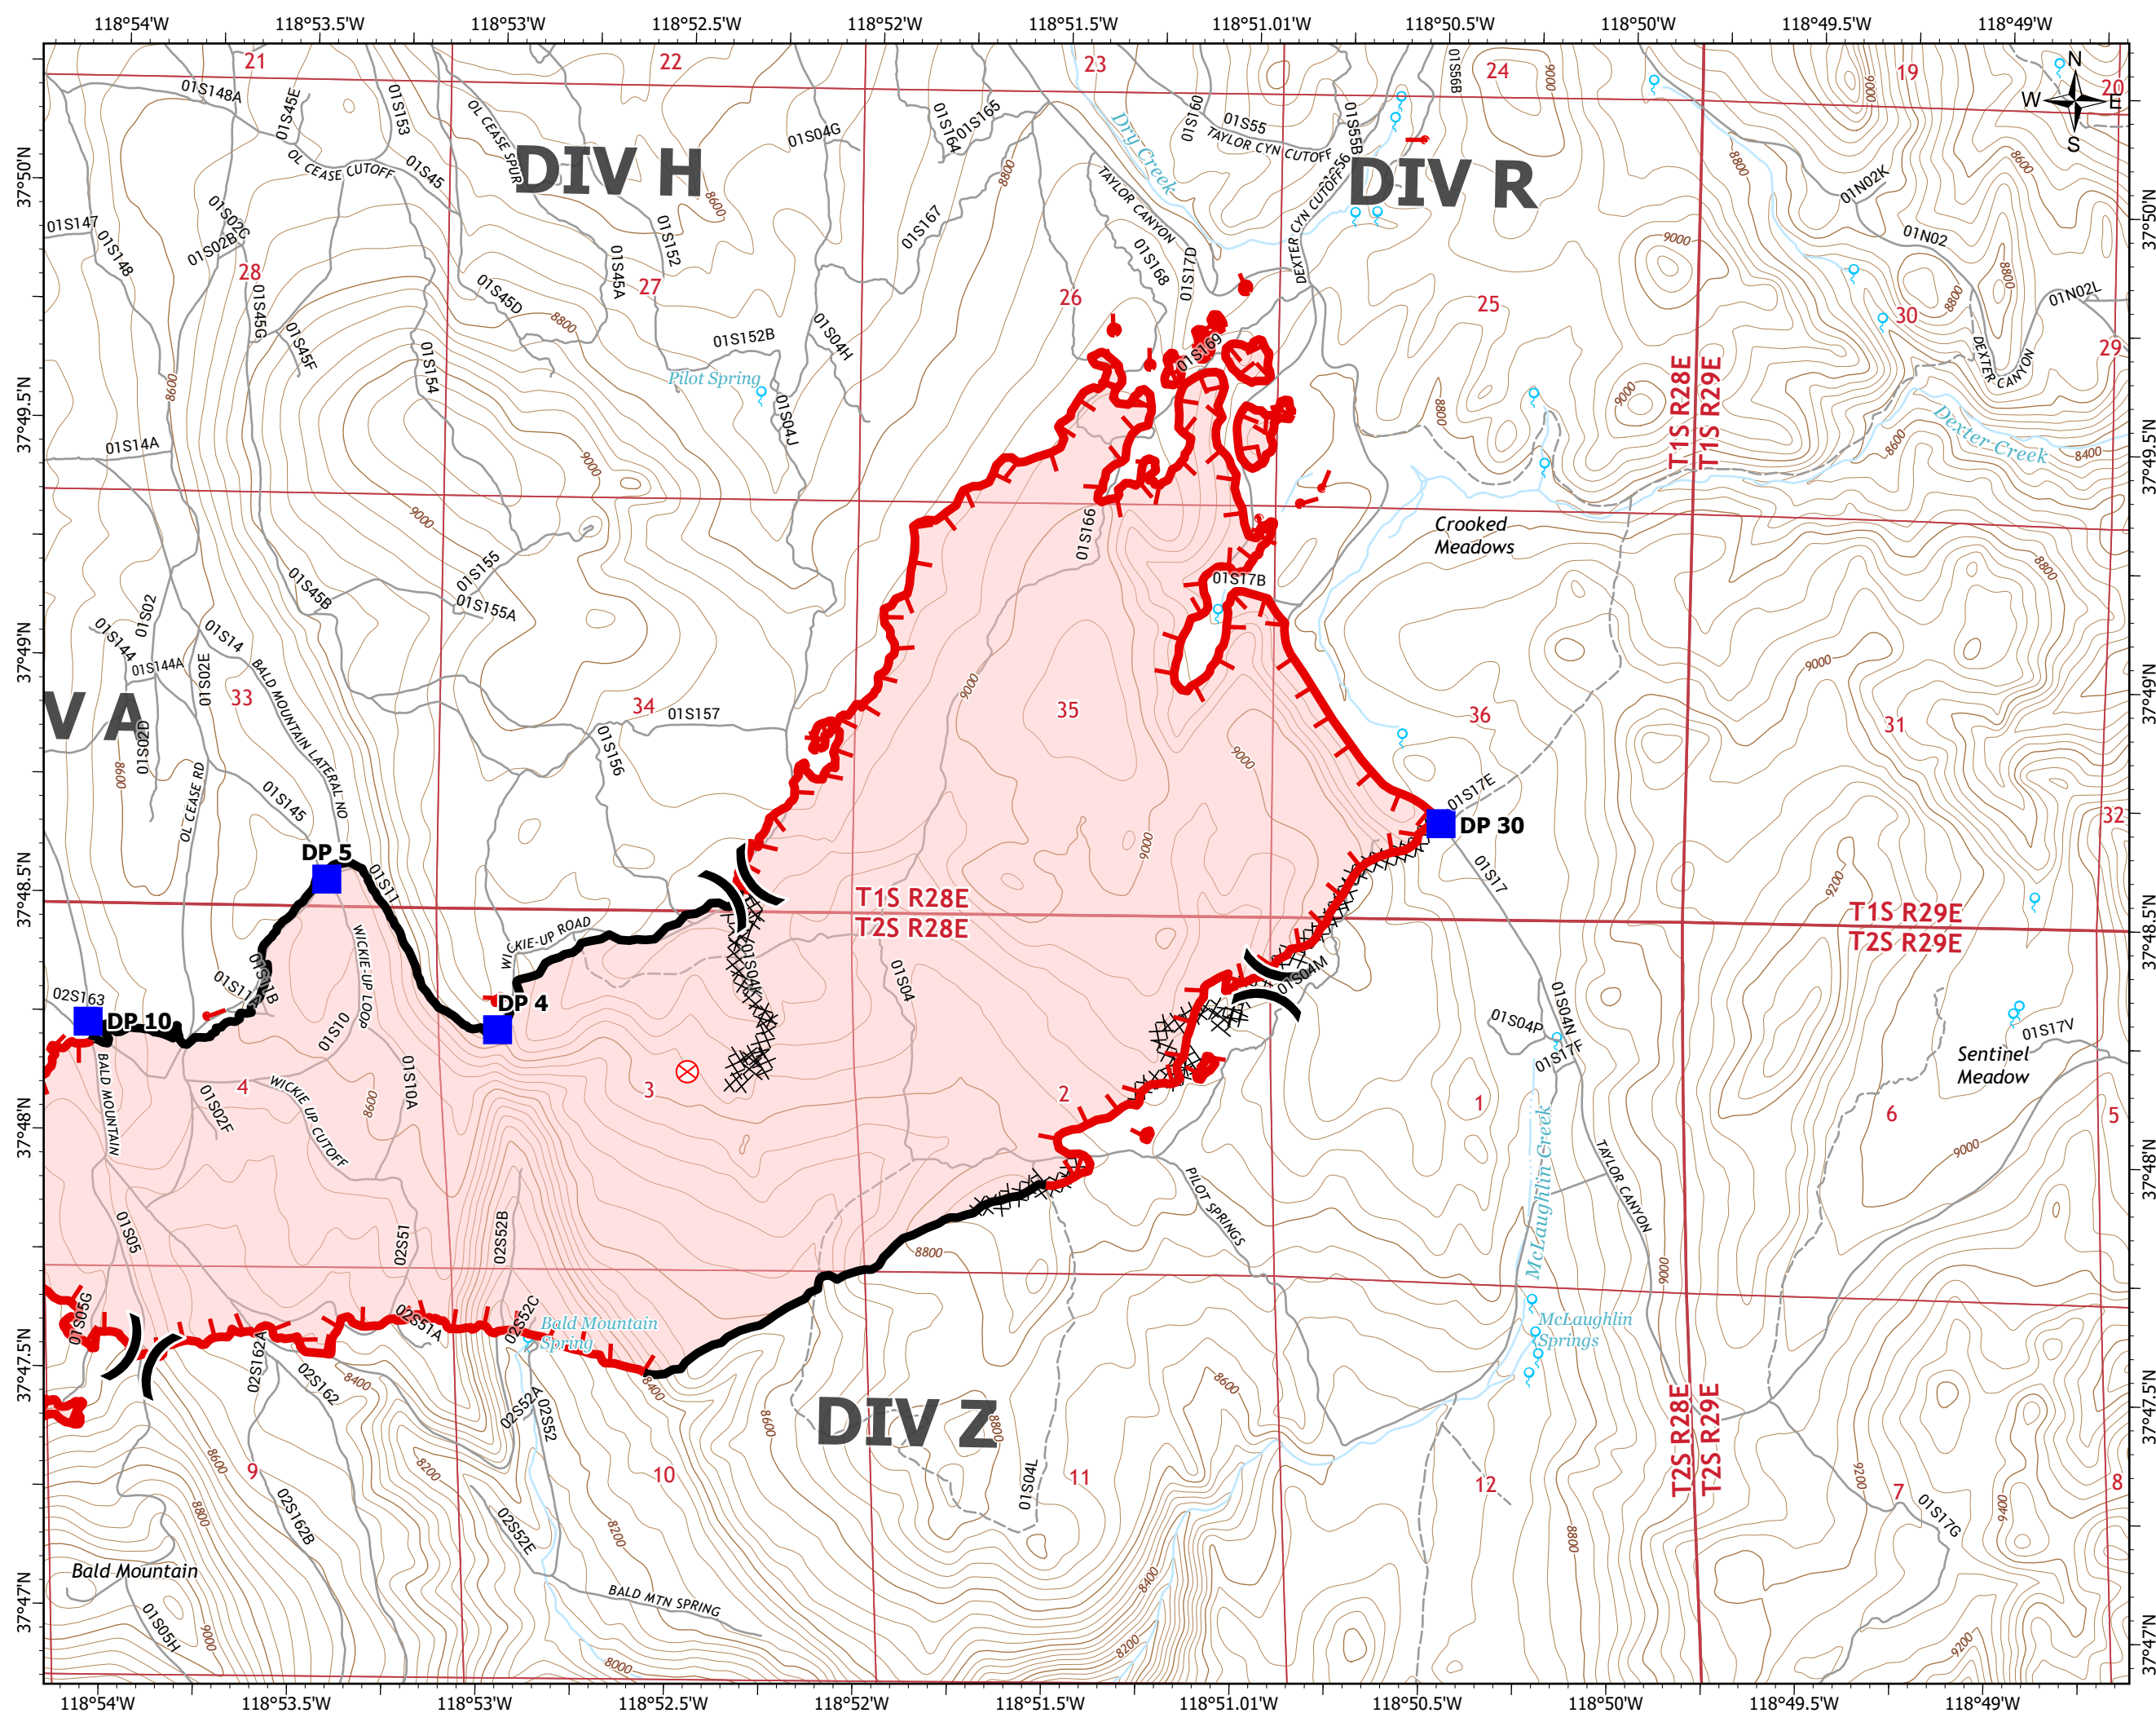

# IAP Map Series

Dexter  
CA-INF-001695  
7/17/2021

0 0.25 0.5 Miles

- Division Break
- Drop Point
- Fire Origin
- Completed Dozer Line
- Fire Edge
- Contained Line
- Wildfire Daily Fire Perimeter
- Local Road
- 4WD
- Township/Range
- Section
- Spring
- Perennial Stream
- Underground Pipeline
- Tunnel

# IAP Map Series

Dexter  
CA-INF-001695  
7/17/2021

0 0.25 0.5  
Miles

- Division Break
- Drop Point
- Fire Origin
- Completed Dozer Line
- Fire Edge
- Contained Line
- Wildfire Daily Fire Perimeter
- Local Road
- 4WD
- Township/Range
- Section
- Spring
- Perennial Stream
- Intermittent Stream

Page 4 of 5

Produced: 7/16/2021 2225  
North American 1983 Datum.  
LatLong Grid

# IAP Map Series

Dexter  
CA-INF-001695  
7/17/2021

0 0.25 0.5  
Miles

- Dip Site
- Division Break
- Water Source
- Fire Edge
- Wildfire Daily Fire Perimeter
- Secondary Hwy
- Local Road
- 4WD
- Township/Range
- Section
- Spring
- Well
- Perennial Stream
- Intermittent Stream
- Canal/Ditch
- Underground Pipeline
- Tunnel