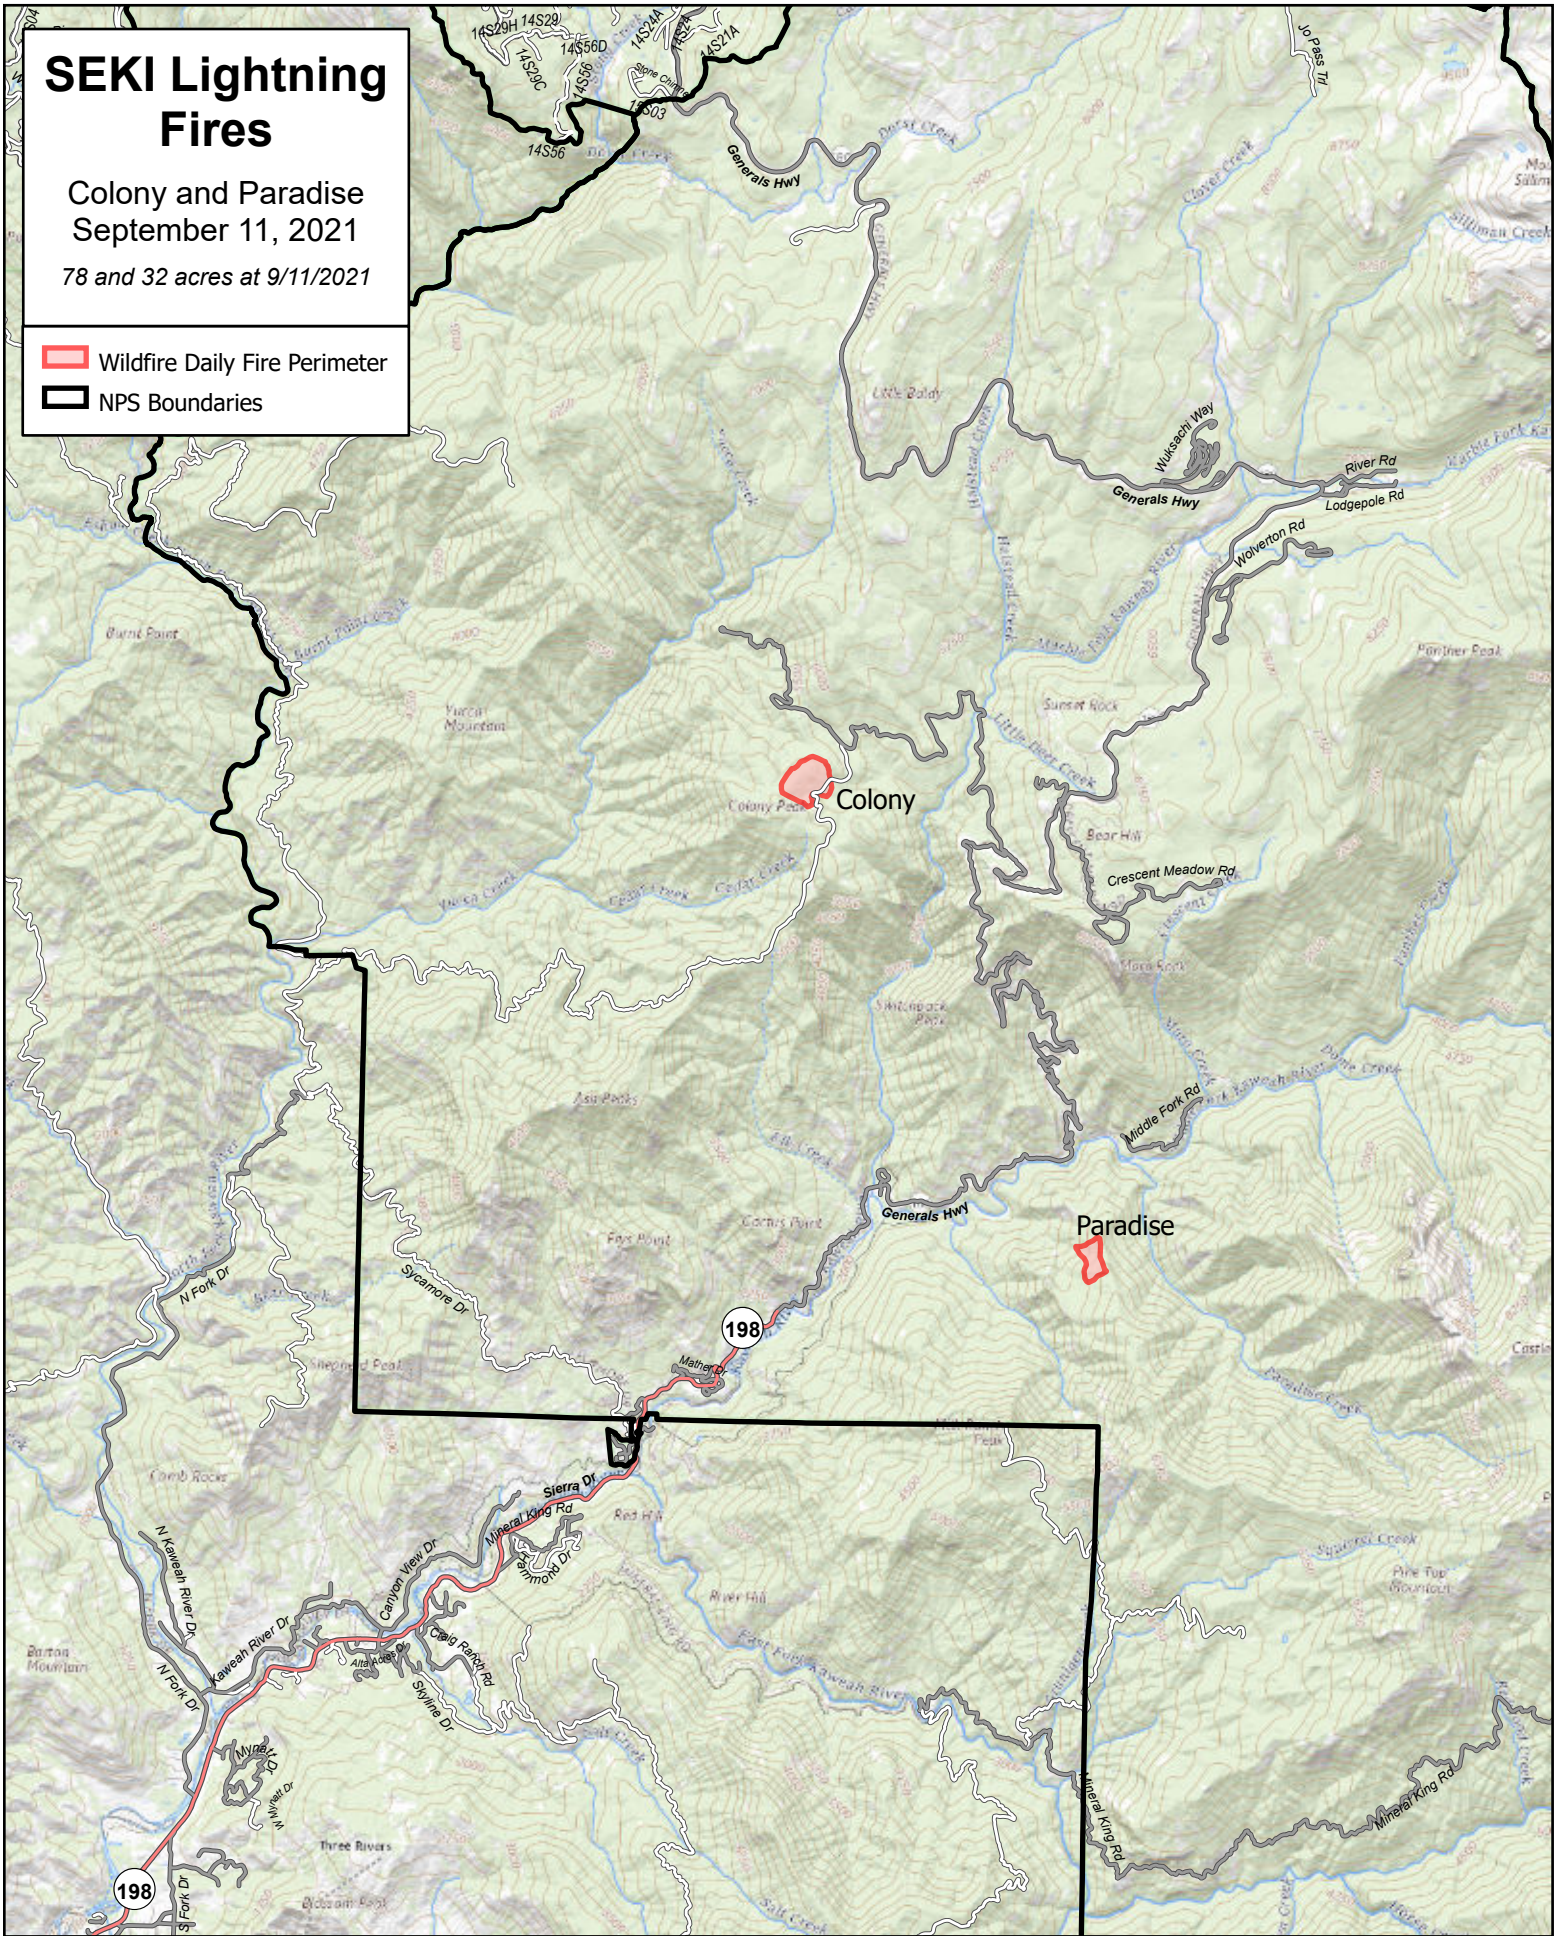

# SEKI Lightning Fires

Colony and Paradise  
September 11, 2021

78 and 32 acres at 9/11/2021

-  Wildfire Daily Fire Perimeter
-  NPS Boundaries

9/11/2021 1615  
North American 1983 Datum.  
LatLong Grid