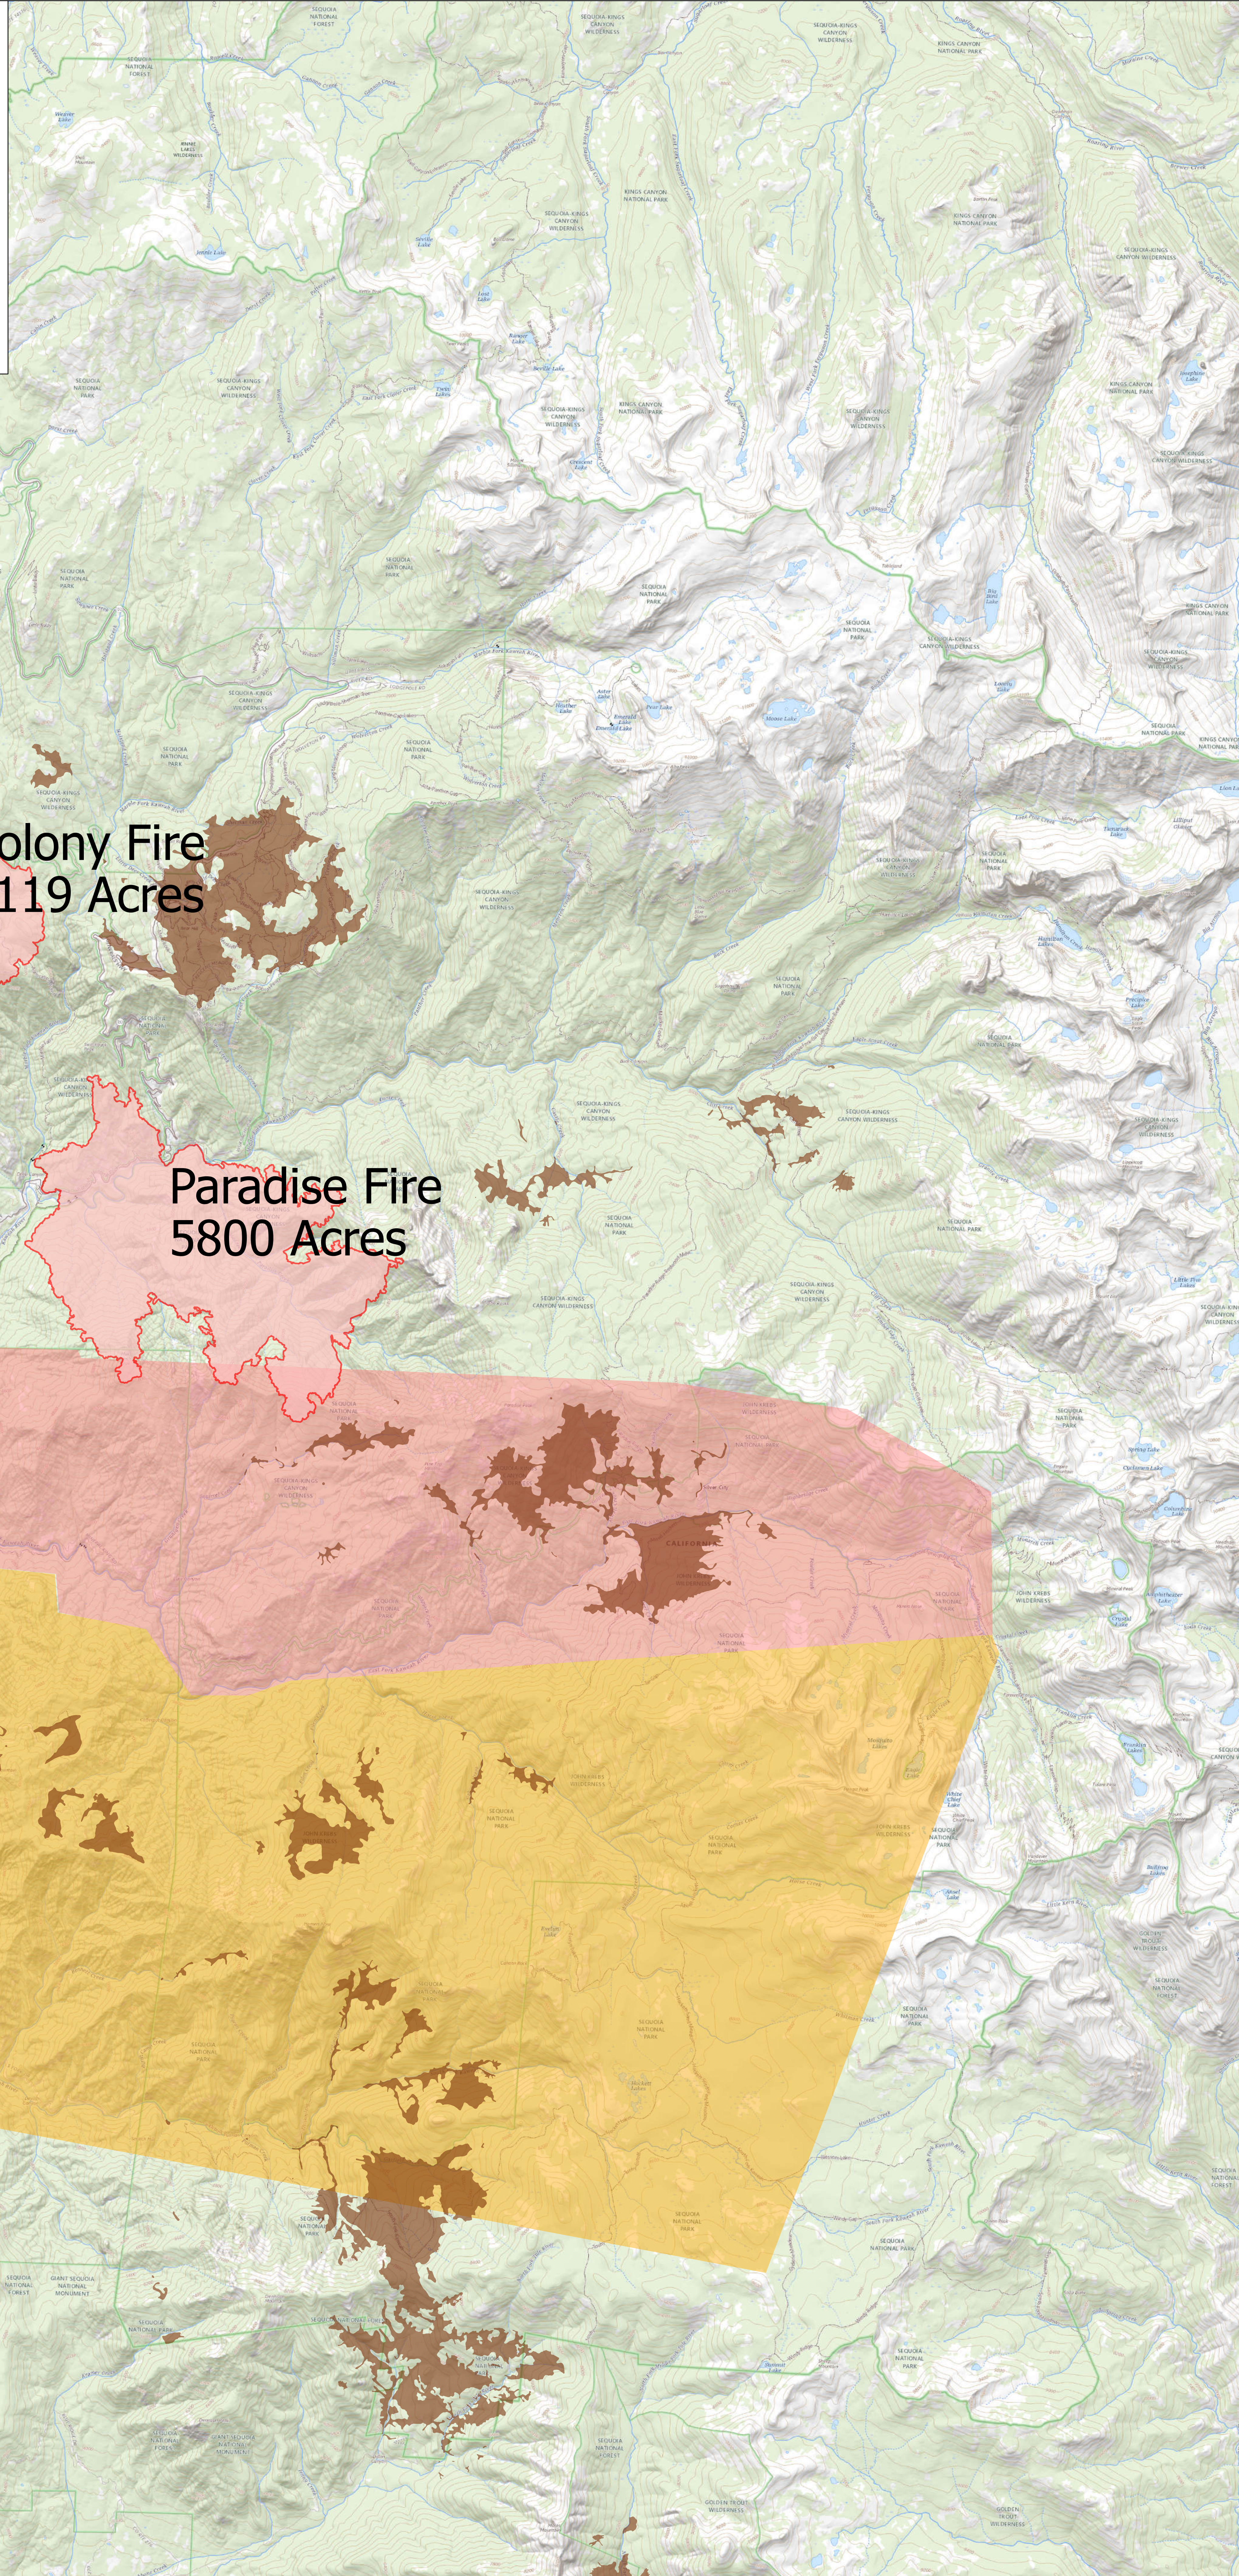

PIO KNP Complex 09/15/21

- Wildfire Daily Fire Perimeter
- Unknown
- RDCLASS
- Sequoia Groves (revised)
- Evacuation Areas
- Primary
- Secondary
- Private
- Local
- Evacuation Order
- Evacuation Warning
- SEKI Boundary

Colony Fire
1119 Acres

Paradise Fire
5800 Acres