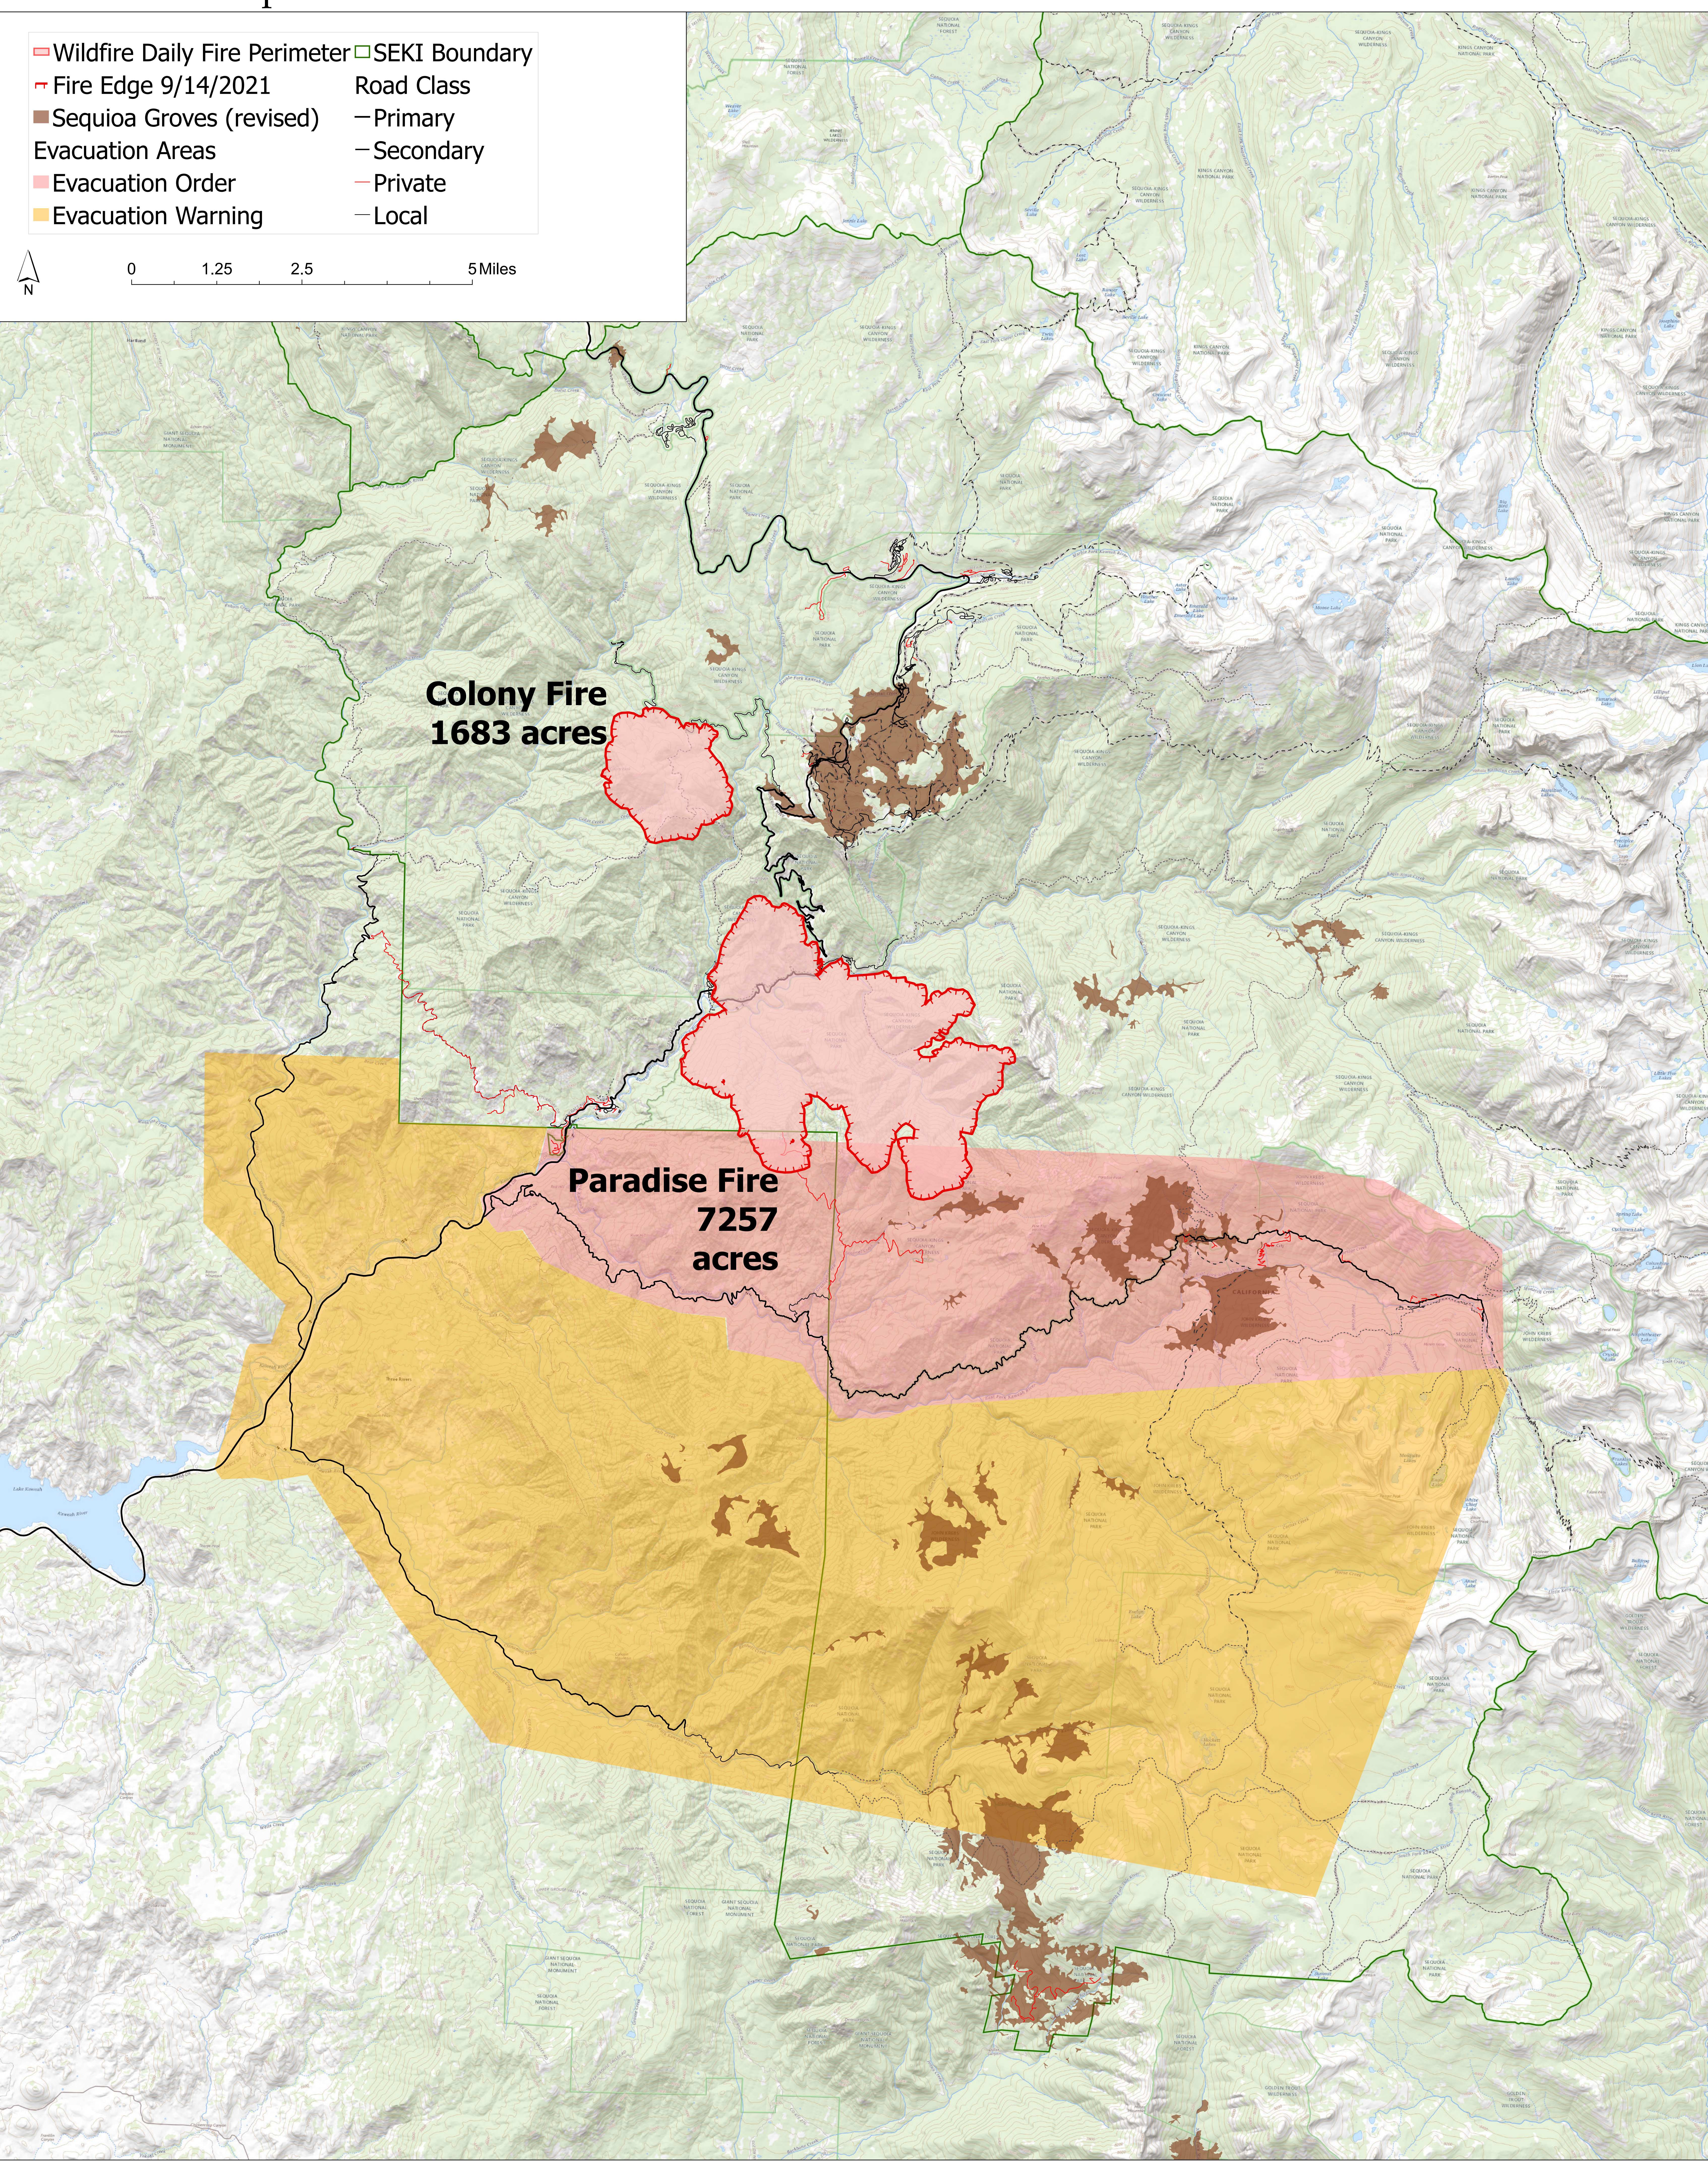

PIO KNP Complex 09/16/21

- Wildfire Daily Fire Perimeter
- SEKI Boundary
- Fire Edge 9/14/2021
- Sequoia Groves (revised)
- Evacuation Areas
- Evacuation Order
- Evacuation Warning
- Road Class
 - Primary
 - Secondary
 - Private
 - Local

Colony Fire
1683 acres

Paradise Fire
7257 acres