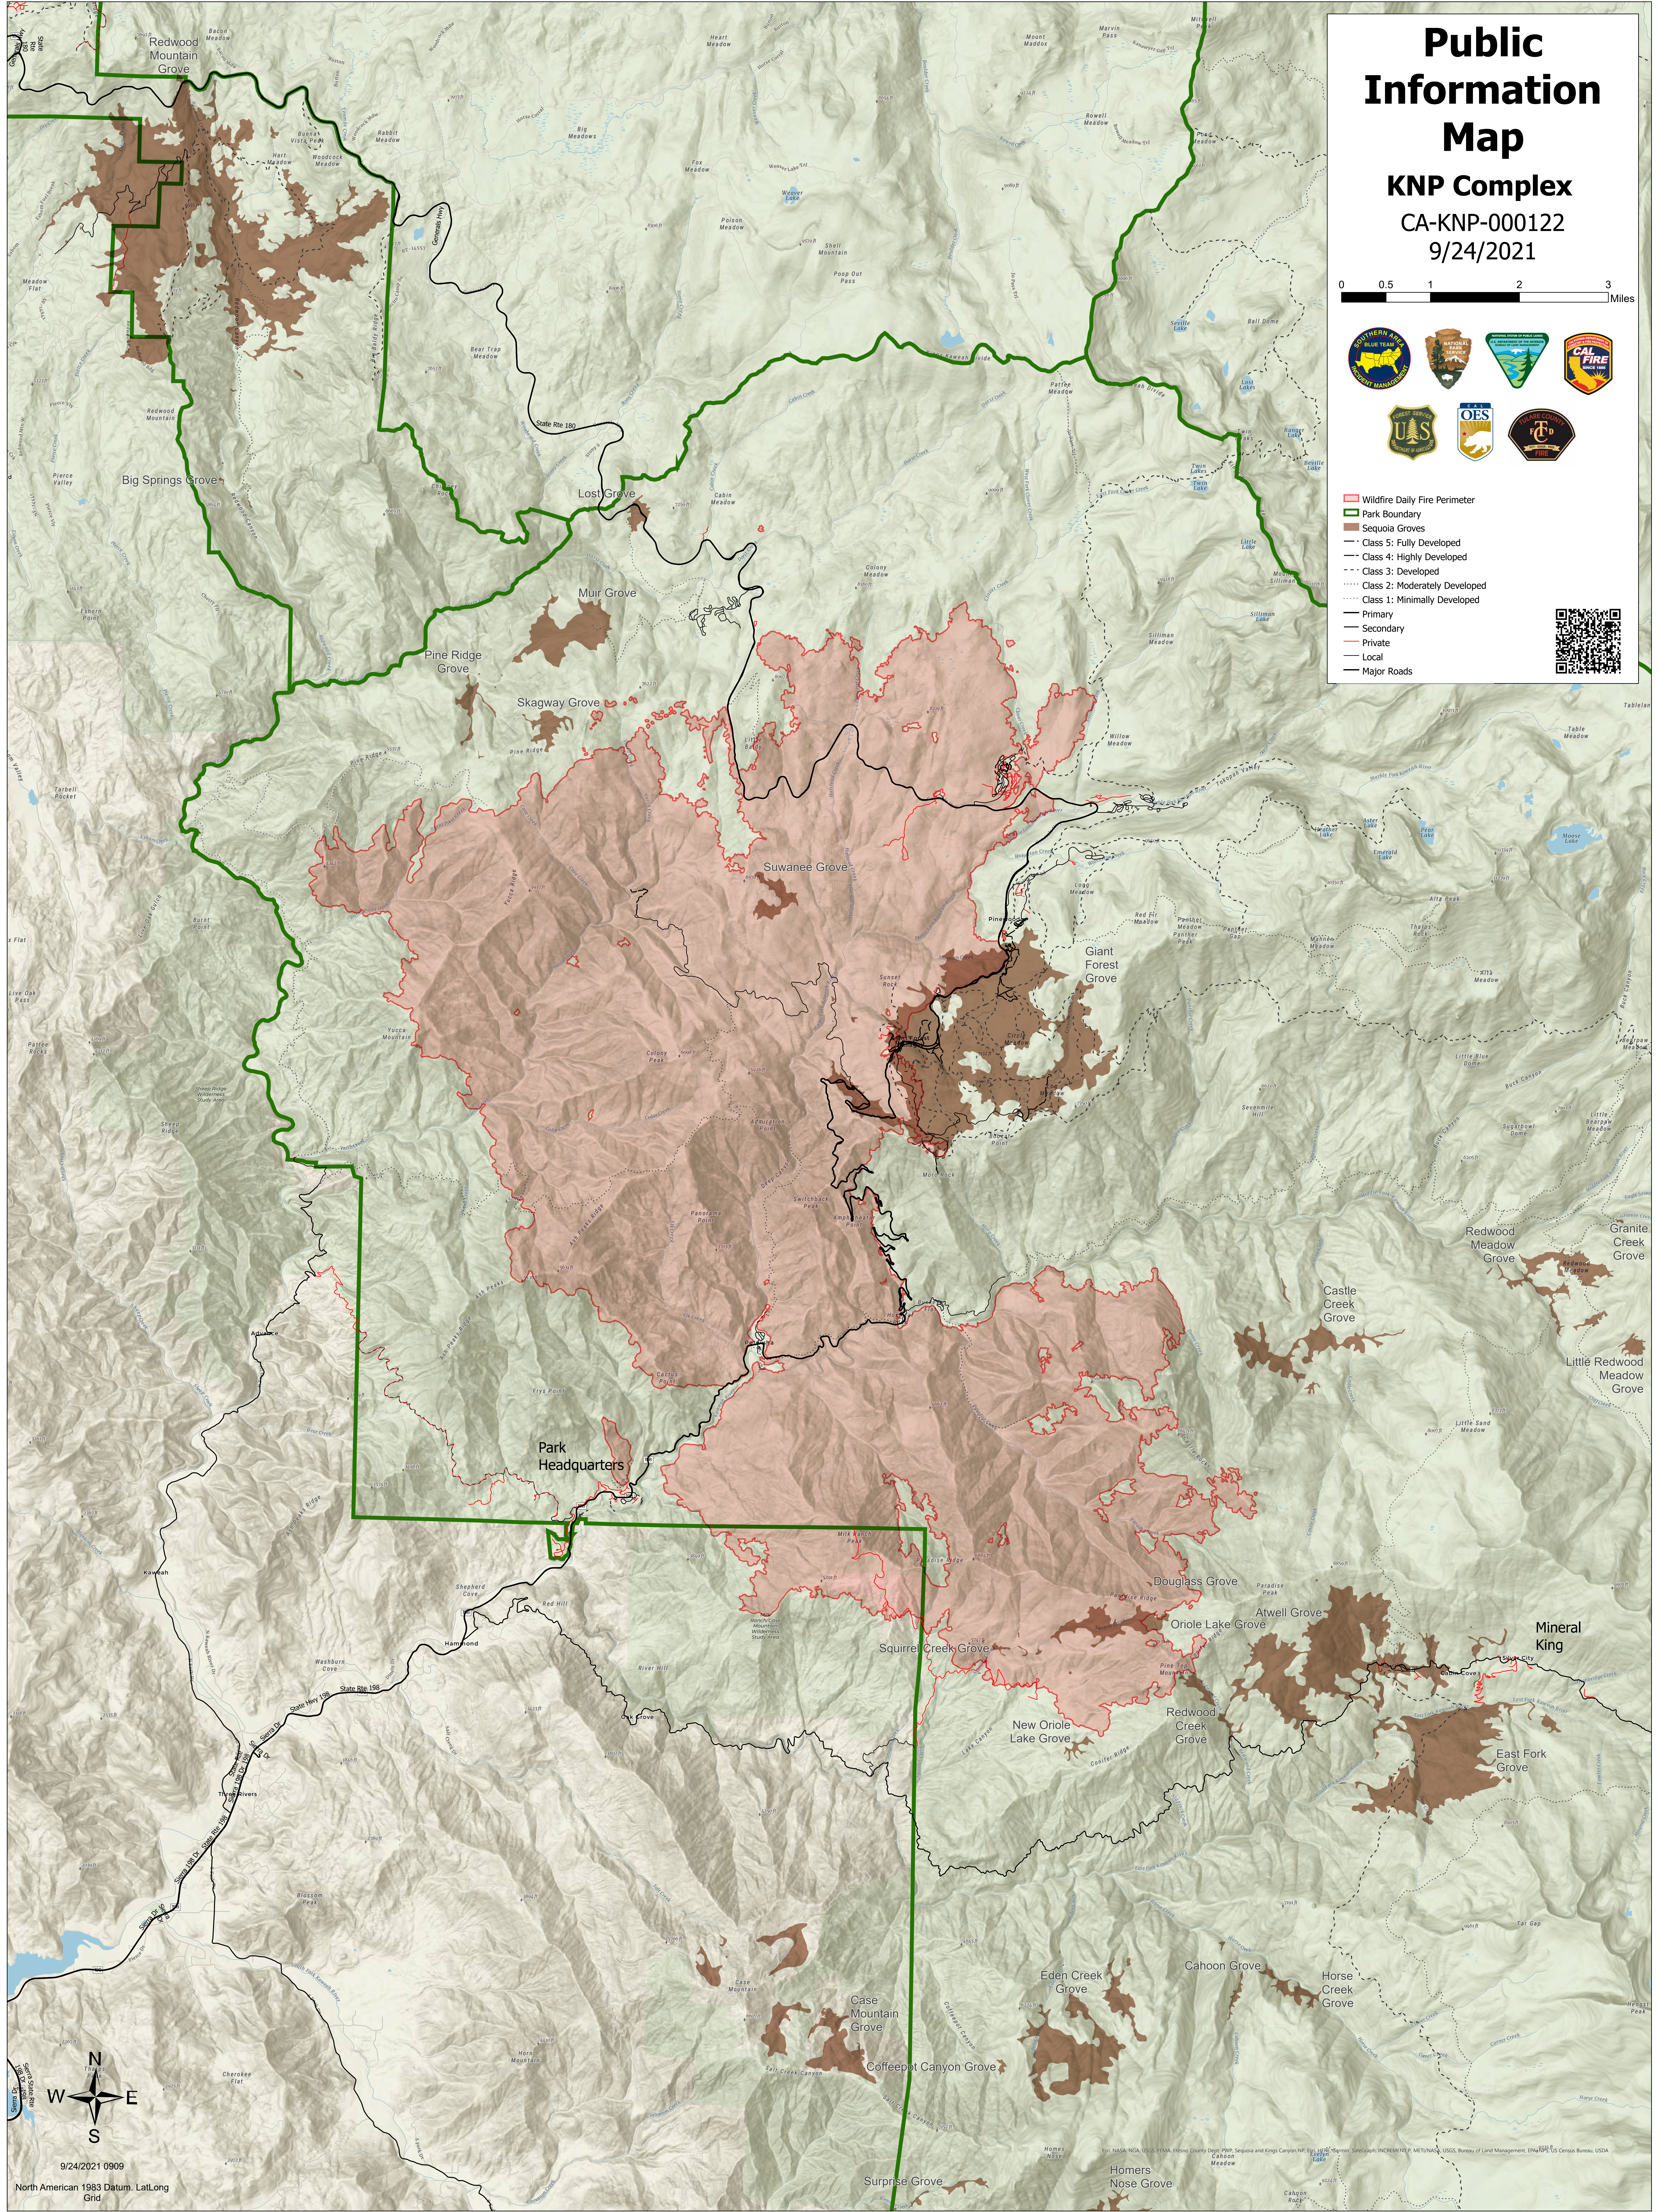

Public Information Map

KNP Complex

CA-KNP-000122

9/24/2021

- Wildfire Daily Fire Perimeter
- Park Boundary
- Sequoia Groves
- Class 5: Fully Developed
- Class 4: Highly Developed
- Class 3: Developed
- Class 2: Moderately Developed
- Class 1: Minimally Developed
- Primary
- Secondary
- Private
- Local
- Major Roads

9/24/2021 0909
North American 1983 Datum, LatLong Grid

© 1999 National Geographic Society, U.S. Geological Survey, National Fire Plan, CAL FIRE, U.S. Forest Service, OES, TPO, and other agencies. All rights reserved.