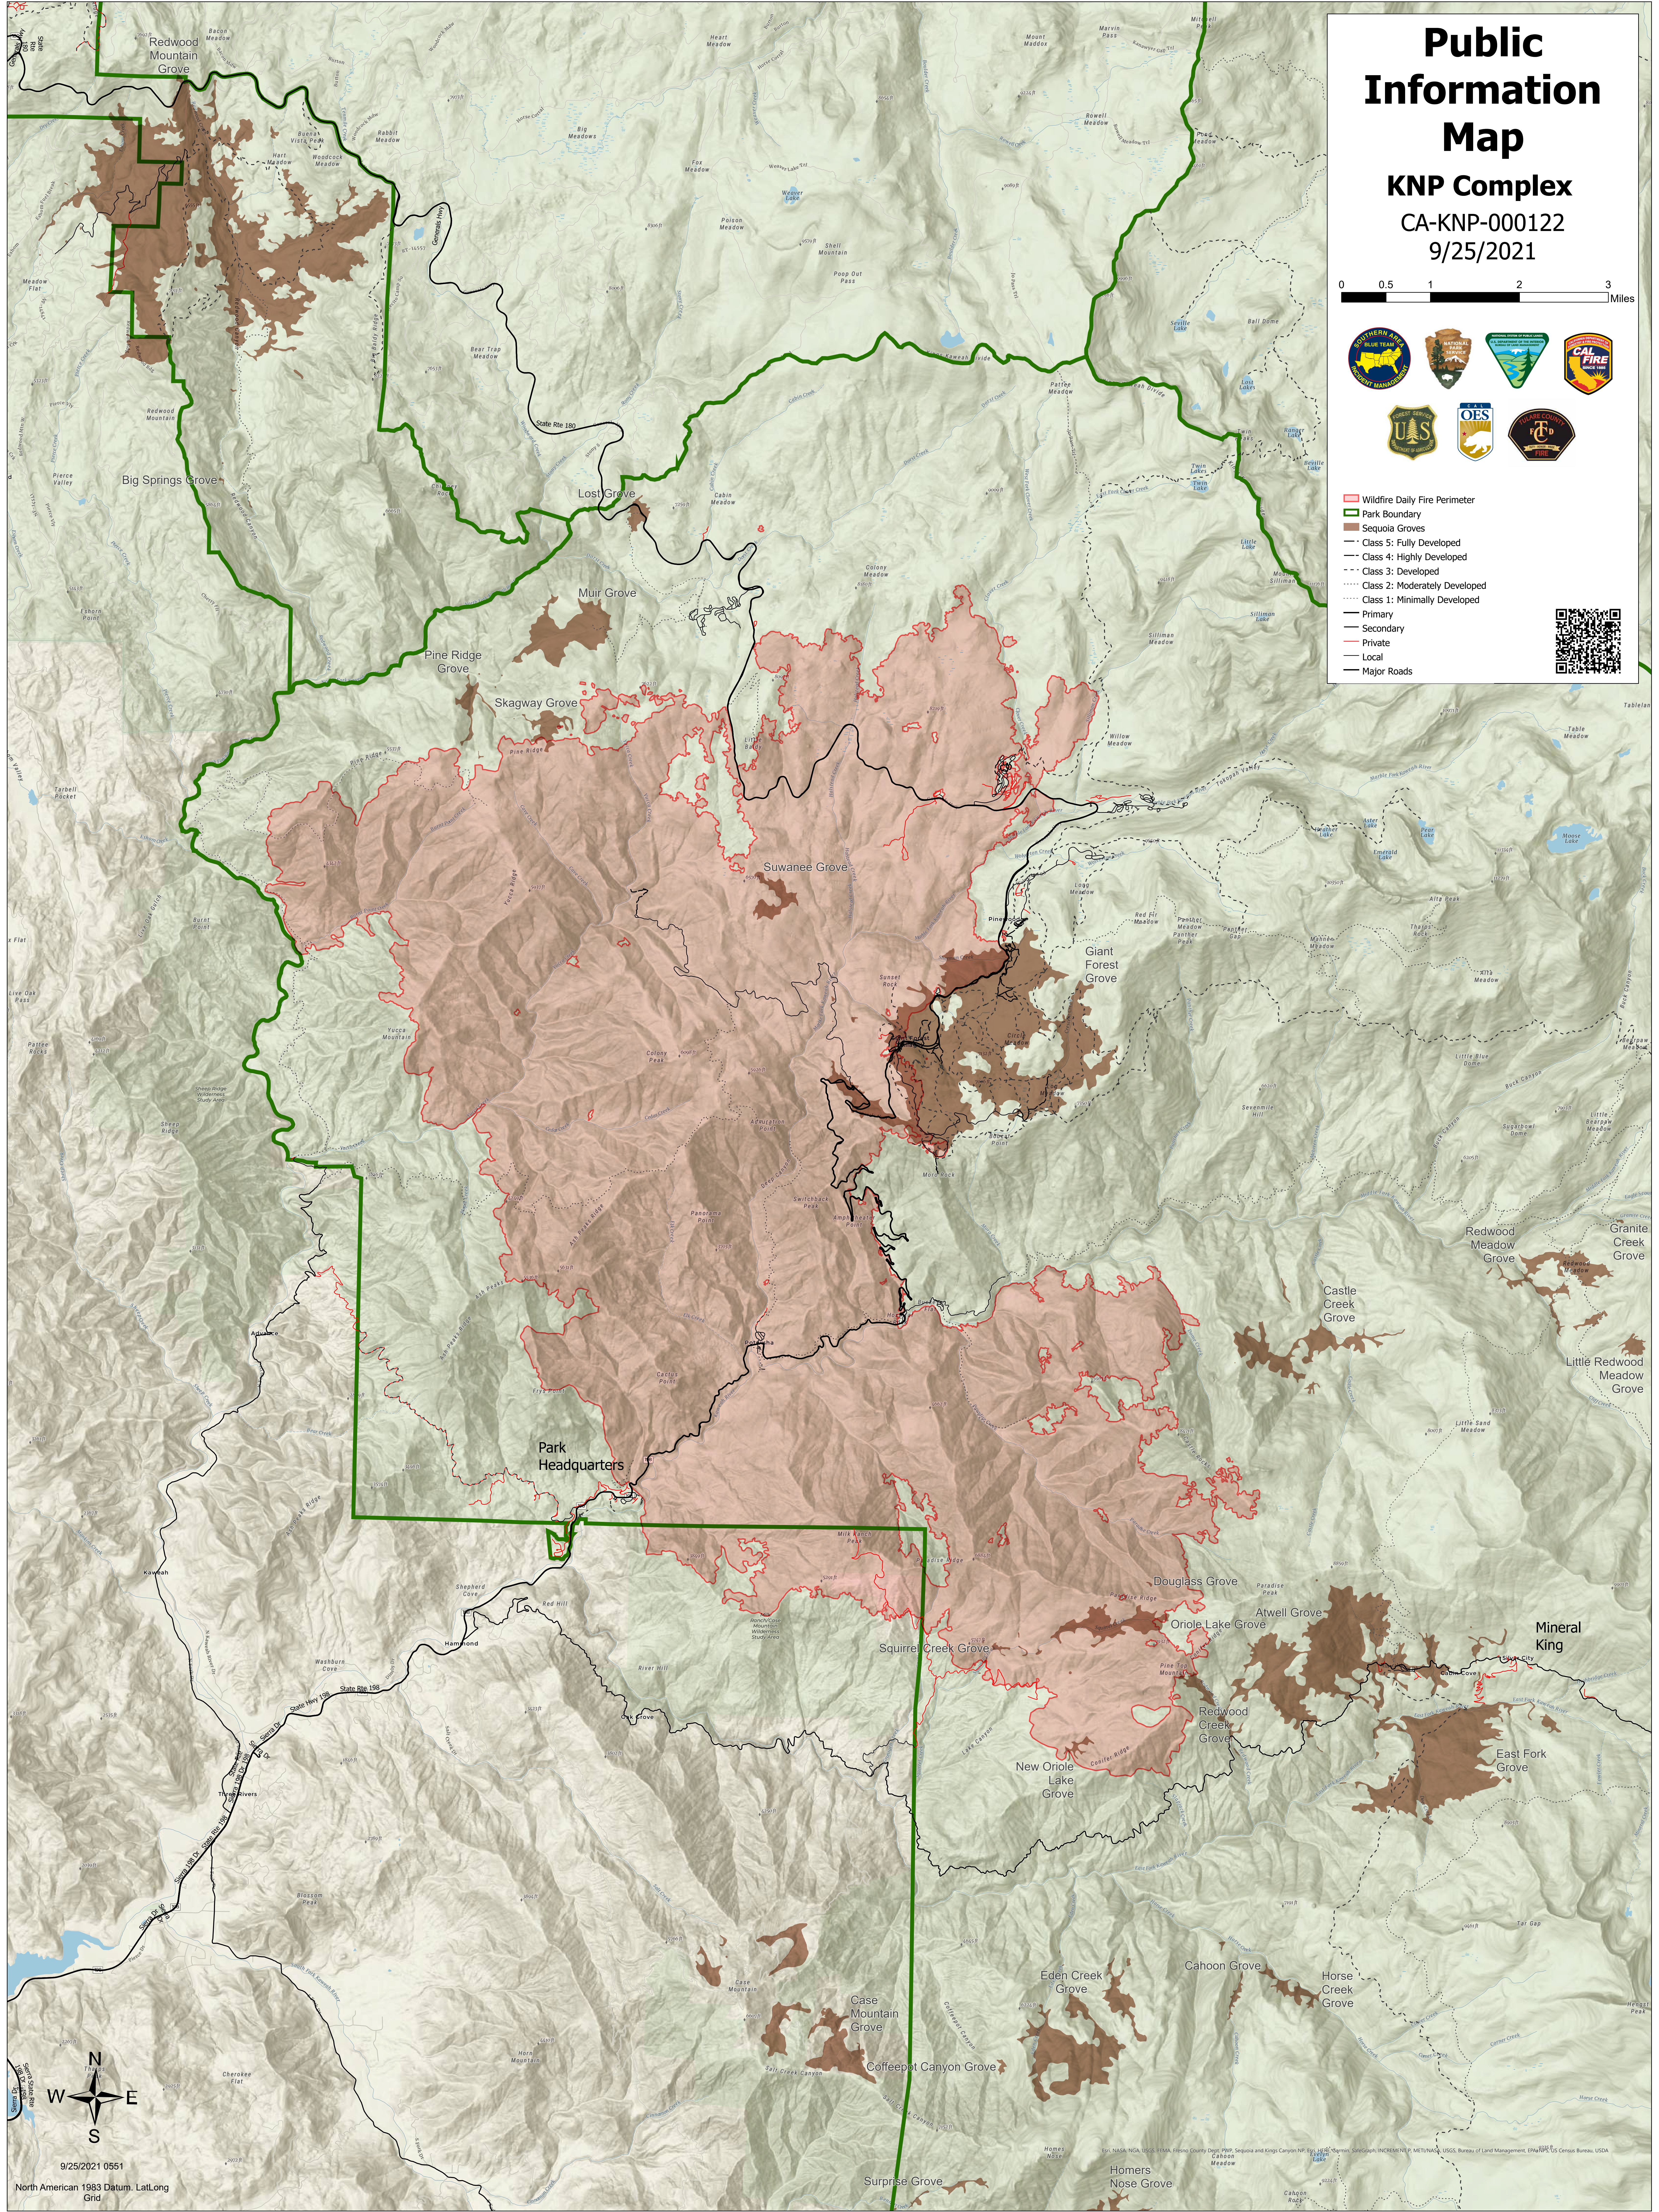

Public Information Map

KNP Complex

CA-KNP-000122

9/25/2021

- Wildfire Daily Fire Perimeter
- Park Boundary
- Sequoia Groves
- Class 5: Fully Developed
- Class 4: Highly Developed
- Class 3: Developed
- Class 2: Moderately Developed
- Class 1: Minimally Developed
- Primary
- Secondary
- Private
- Local
- Major Roads

9/25/2021 0551
North American 1983 Datum, LatLong Grid