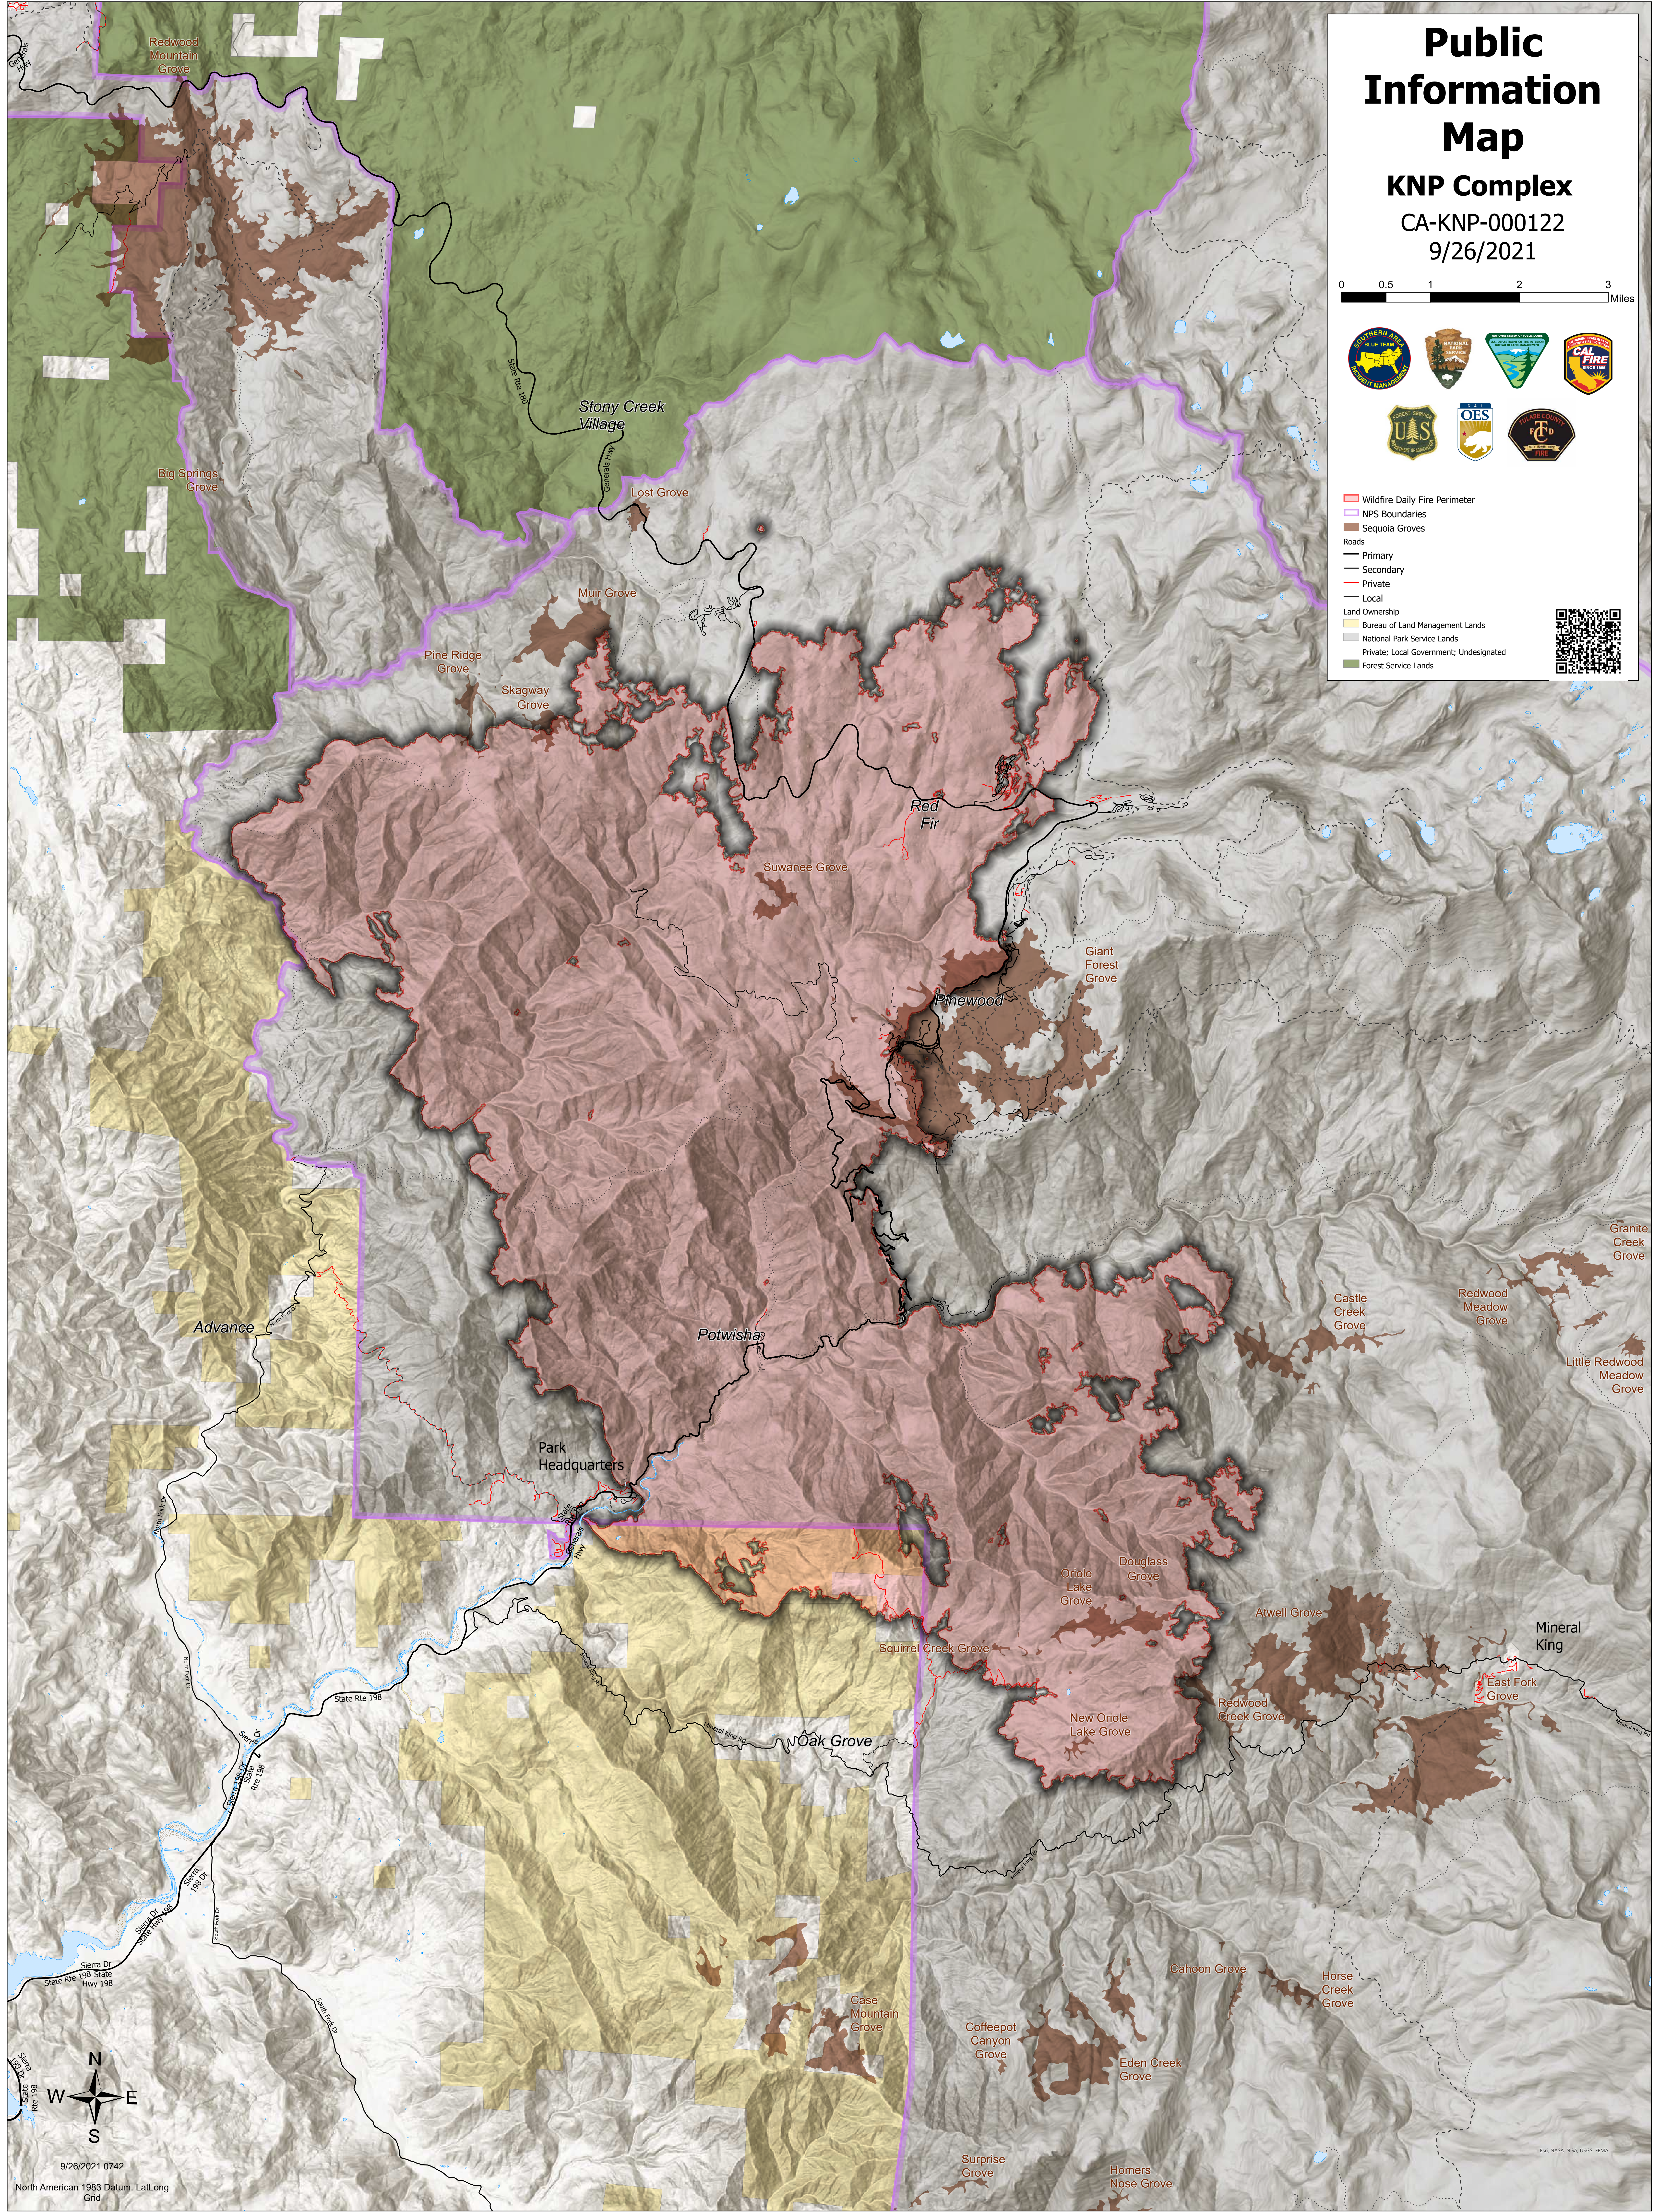

# Public Information Map

## KNP Complex

CA-KNP-000122

9/26/2021

- Wildfire Daily Fire Perimeter
- NPS Boundaries
- Sequoia Groves
- Roads
  - Primary
  - Secondary
  - Private
  - Local
- Land Ownership
  - Bureau of Land Management Lands
  - National Park Service Lands
  - Private; Local Government; Undesignated
  - Forest Service Lands

9/26/2021 0742  
North American 1983 Datum, Lat/Long Grid

© 2021 NPS, USFS, FEMA