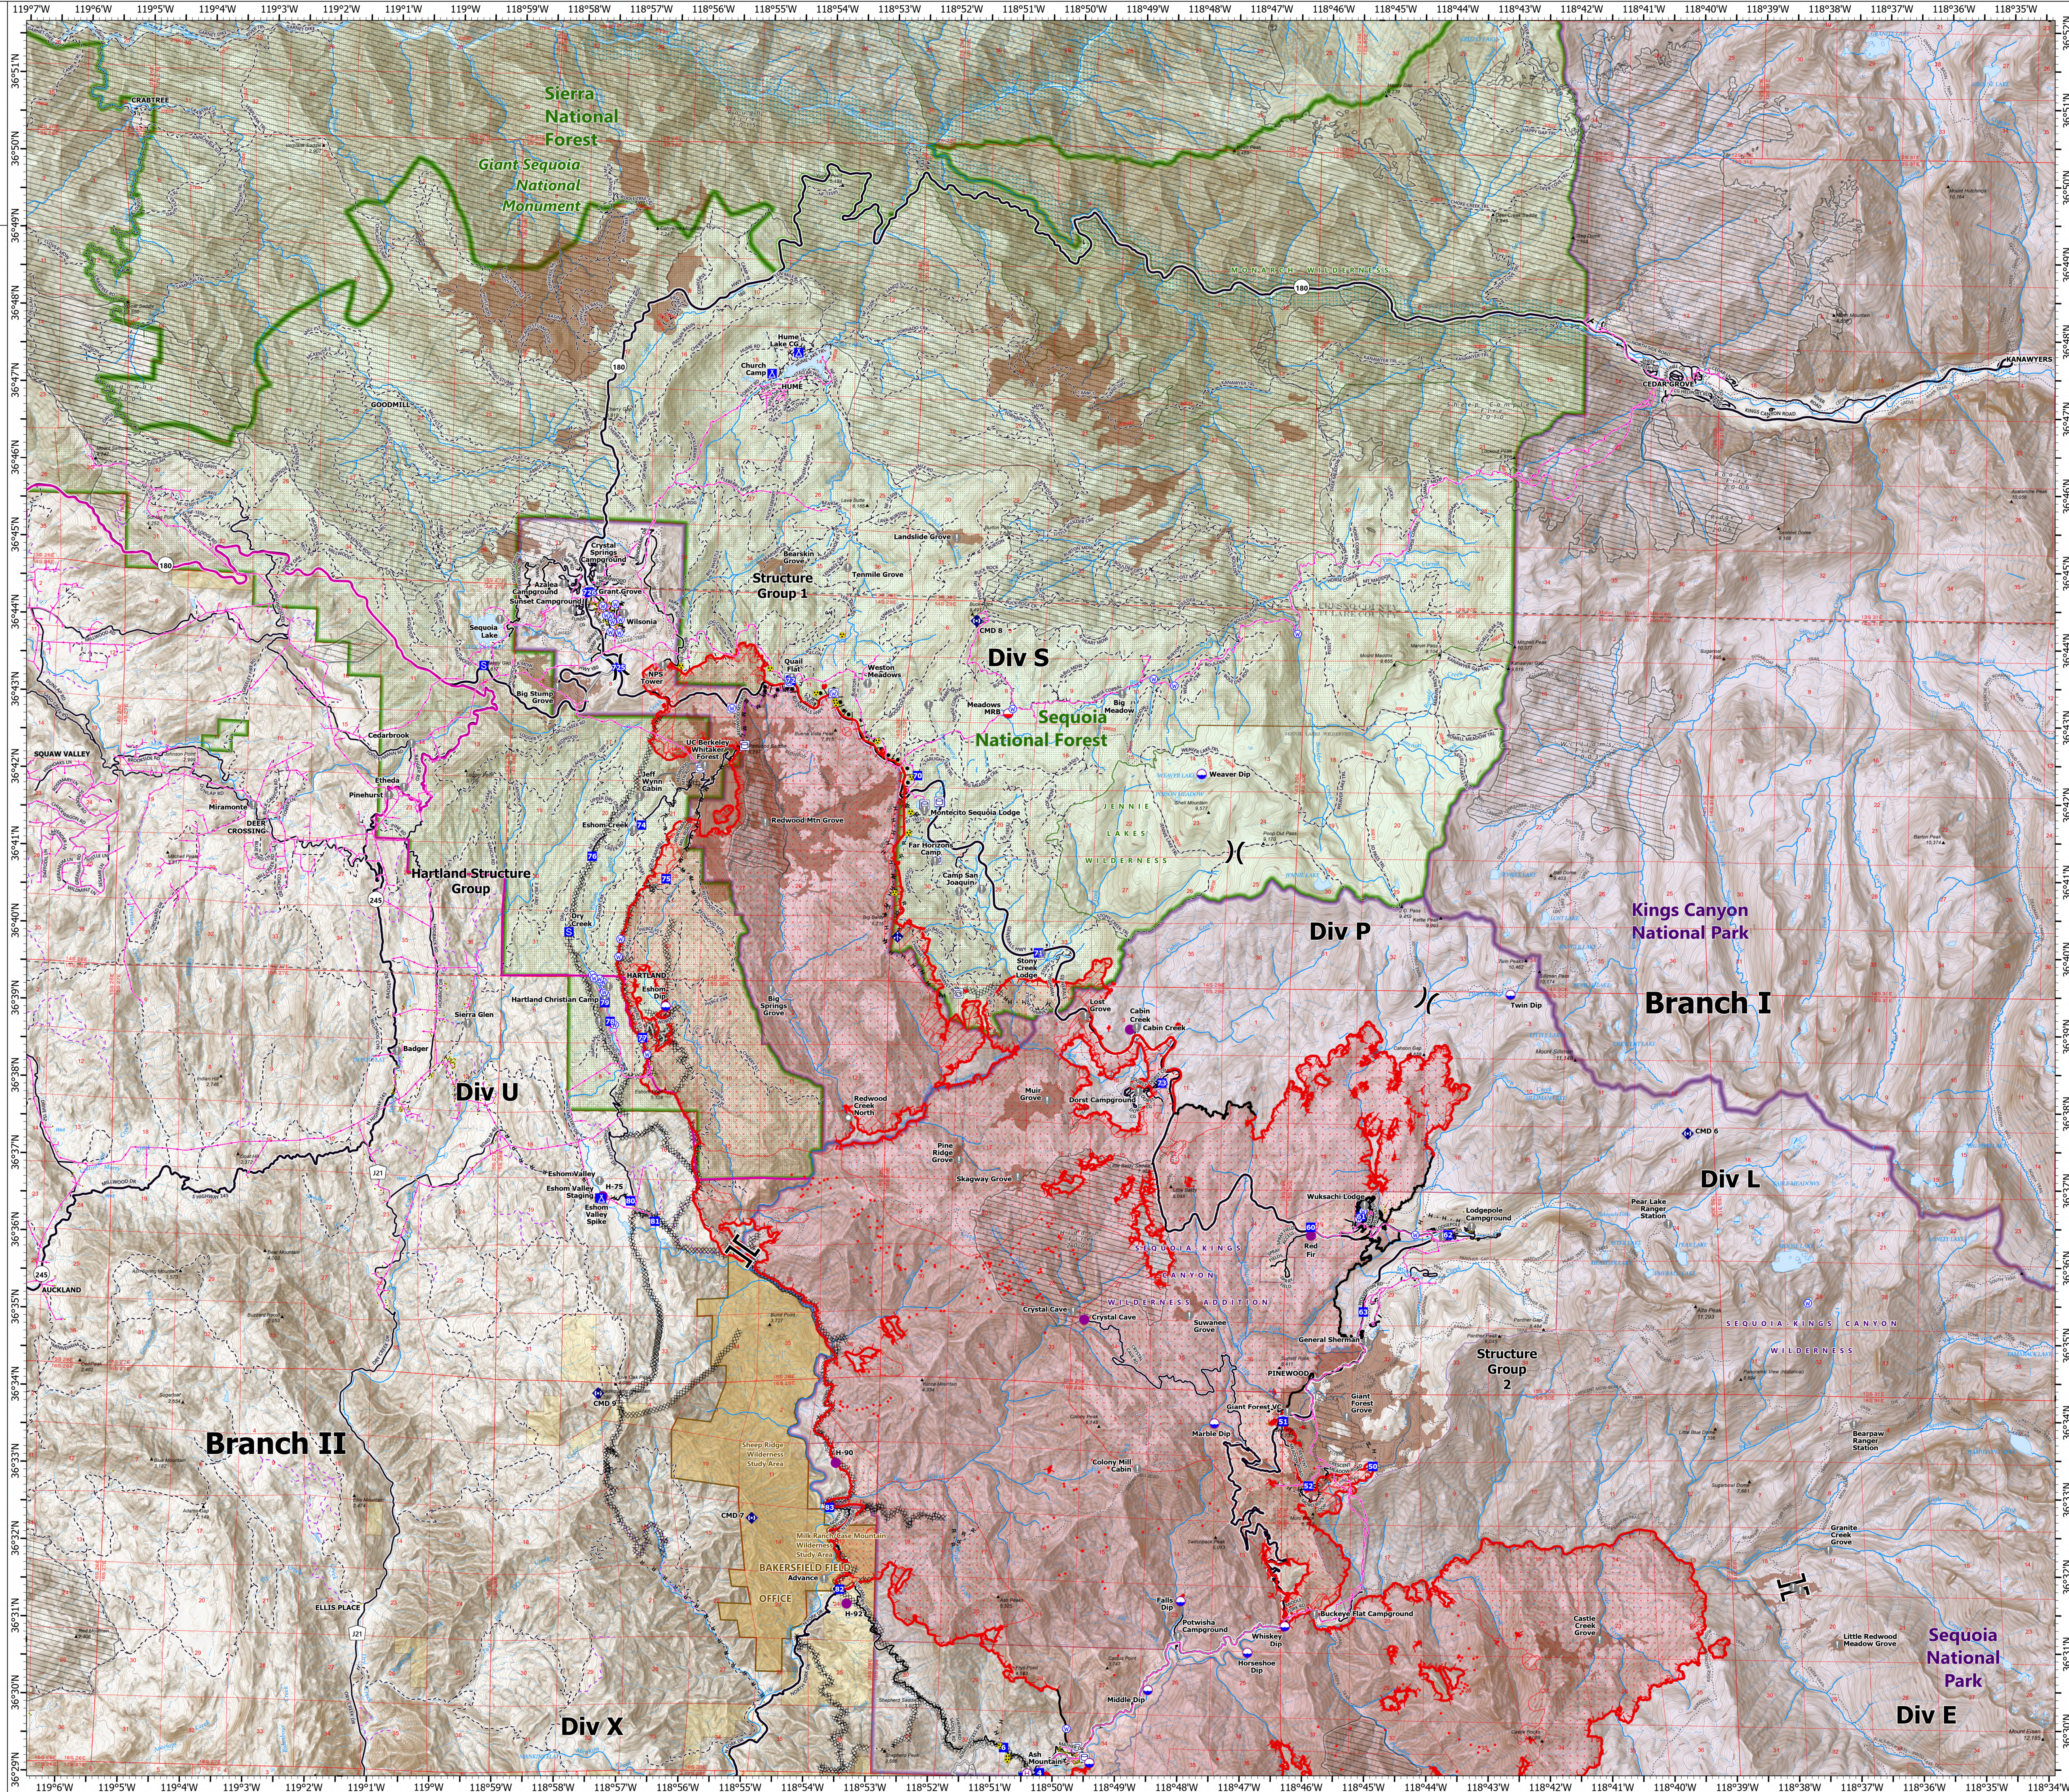

# OPERATIONS

## BRANCH I

KNP Complex  
CA-KNP-000122  
10/6/2021  
84,453 acres at 10/6/2021 1415

- Dip Site
- Mobile Retardant Base
- Helispot
- Helibase
- Division Break
- Branch Break
- Drop Point
- Camp
- Staging Area
- Value at Risk
- Landmark
- Mobile Weather Unit
- Repeater
- Hazard
- Water Source
- IR Isolated Heat Source
- Structure
- Completed Burnout
- Completed Dozer Line
- Completed Hand Line
- Completed Mixed Construction Line
- Completed Road as Line
- Access or Improved Road
- Protection Unit
- Fire Edge
- Contained Line
- Powerline
- County Line
- Major Road
- Minor Road
- Unpaved Road
- Unverified Route
- Trail
- Wildfire Daily Fire Perimeter
- Sequoia Groves
- Fire History (>100 Acres)
- Giant Sequoia National Monument
- NPS Unit Boundary
- USFS Boundary
- NPS Wilderness
- USFS Wilderness
- BLM Wilderness Study Area
- Wild and Scenic River
- USFS Lands
- Other State Lands
- Bureau of Land Management Lands
- National Park Service Lands
- Private; Local Government; Undesignated

Miles  
0 1 2  
Kilometers  
0 1 2