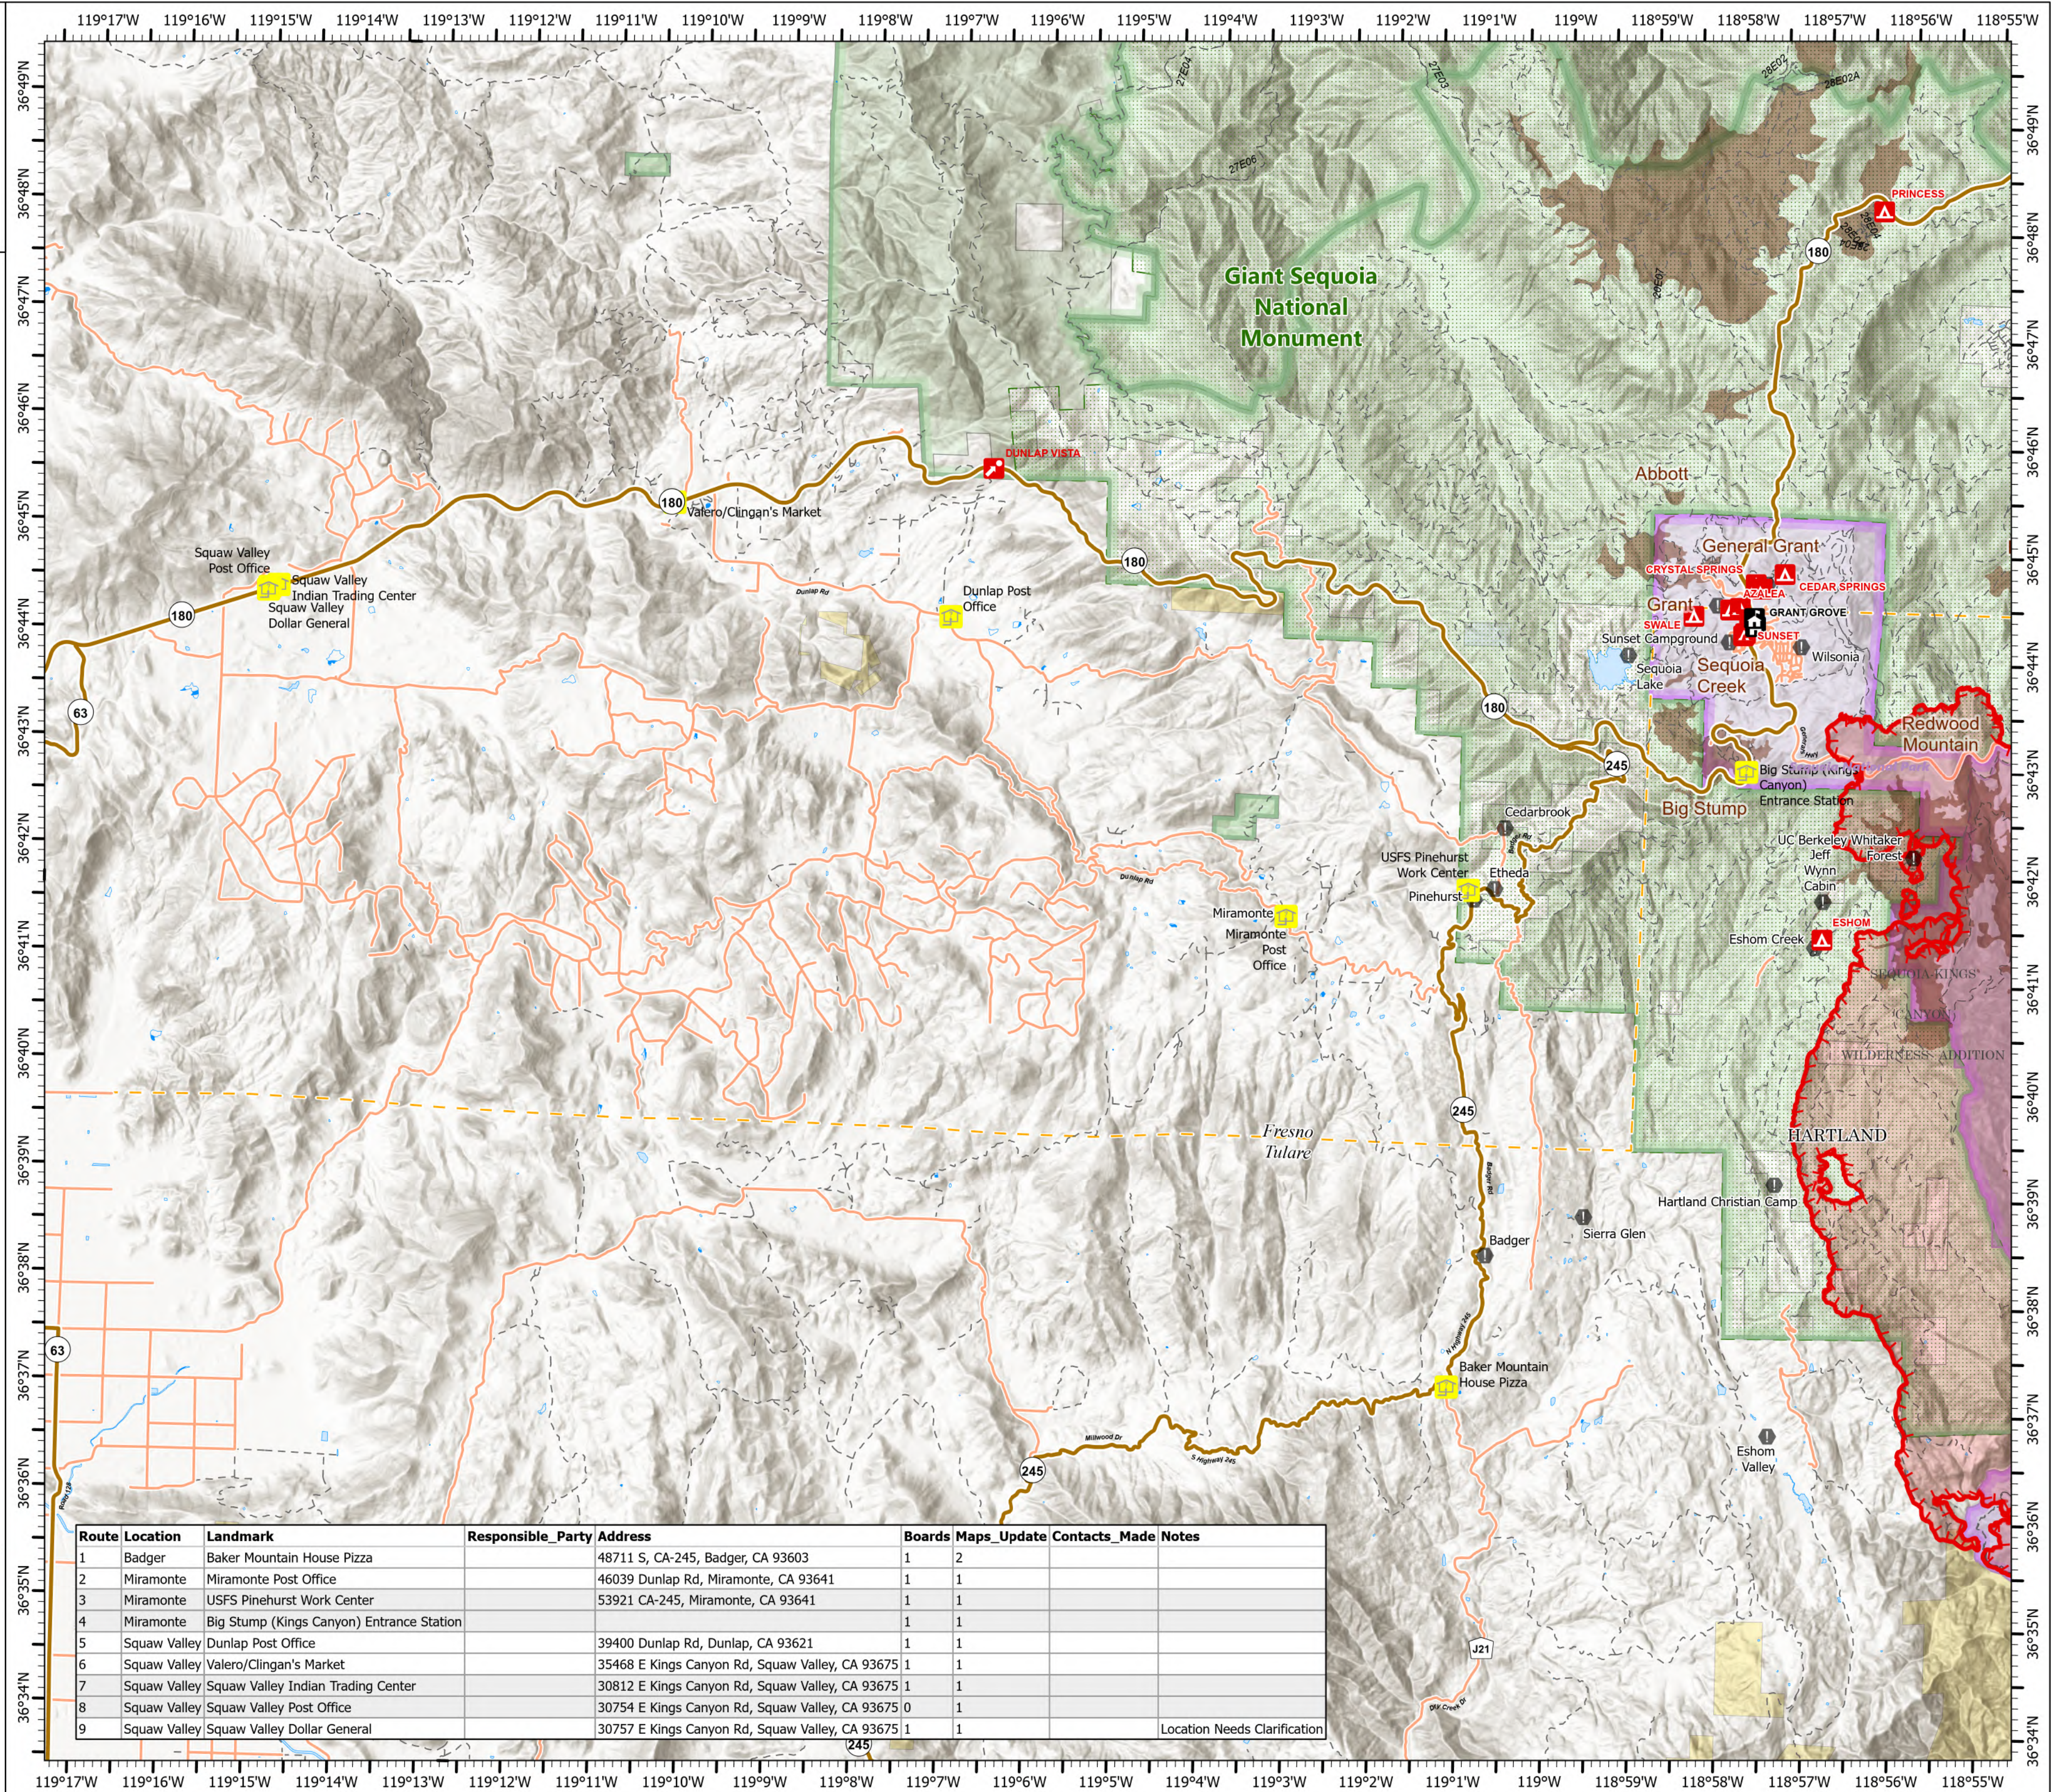

# PIO TRAP LINE WEST

KNP Complex  
CA-KNP-000122  
10/7/2021  
85,952 acres at 10/6/2021 2310

-  PIOTrapLine\_West\_Pts
-  Ranger Station
-  Campground
-  Interpretive Site
-  Campground
-  Value at Risk
-  Fire Edge
-  Wildfire Daily Fire Perimeter
-  Trail
-  Major Roads
-  Minor Roads
-  Unimproved Roads
-  Park Trails
-  Sequoia Groves
-  County Boundary
-  NPS Wilderness
-  USFS Boundaries
-  Great Sequoia Nat Mon
-  NPS Boundaries
-  Other State Lands
-  Bureau of Land Management Lands
-  USFS Lands

Route	Location	Landmark	Responsible_Party	Address	Boards	Maps_Update	Contacts_Made	Notes
1	Badger	Baker Mountain House Pizza		48711 S, CA-245, Badger, CA 93603	1	2		
2	Miramonte	Miramonte Post Office		46039 Dunlap Rd, Miramonte, CA 93641	1	1		
3	Miramonte	USFS Pinehurst Work Center		53921 CA-245, Miramonte, CA 93641	1	1		
4	Miramonte	Big Stump (Kings Canyon) Entrance Station			1	1		
5	Squaw Valley	Dunlap Post Office		39400 Dunlap Rd, Dunlap, CA 93621	1	1		
6	Squaw Valley	Valero/Clingan's Market		35468 E Kings Canyon Rd, Squaw Valley, CA 93675	1	1		
7	Squaw Valley	Squaw Valley Indian Trading Center		30812 E Kings Canyon Rd, Squaw Valley, CA 93675	1	1		
8	Squaw Valley	Squaw Valley Post Office		30754 E Kings Canyon Rd, Squaw Valley, CA 93675	0	1		
9	Squaw Valley	Squaw Valley Dollar General		30757 E Kings Canyon Rd, Squaw Valley, CA 93675	1	1		Location Needs Clarification

Miles  
0 0.25 0.5 1

Kilometers  
0 0.25 0.5 1

1:70,645 - SWAIMT2 GIS - 10/7/2021 0327  
North American 1983 Datum. LatLong Grid