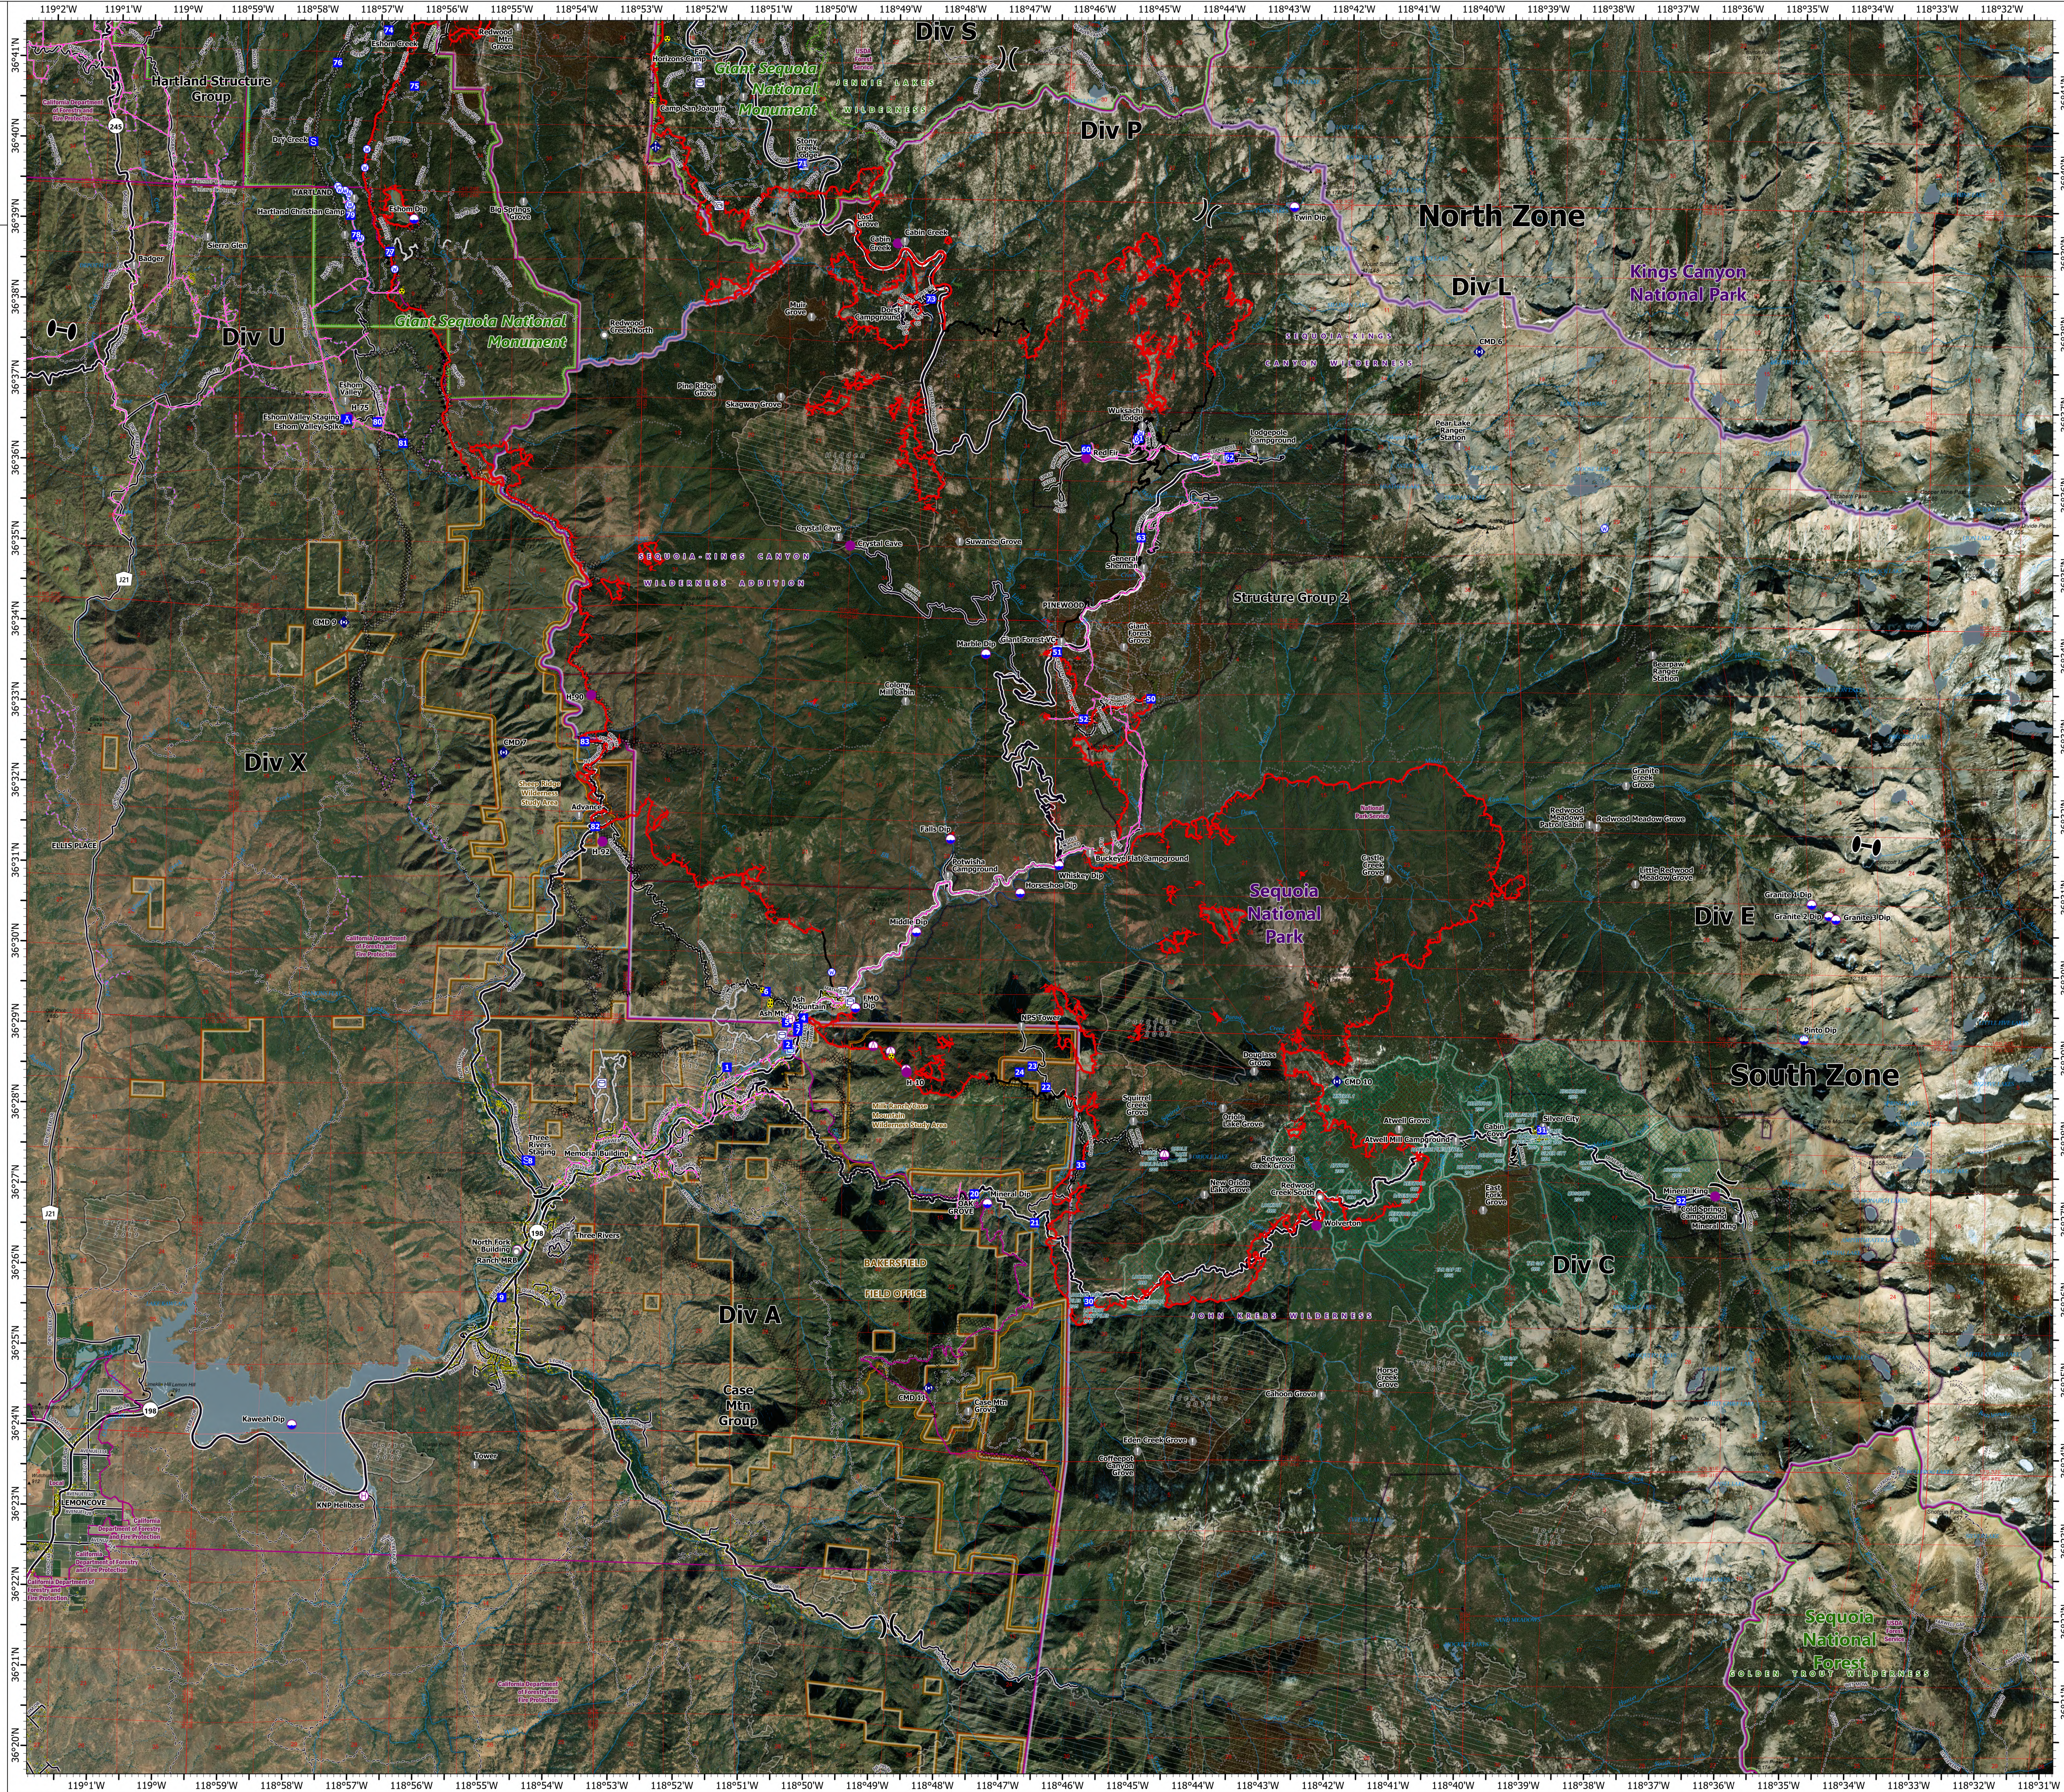

OPERATIONS SOUTH

KNP Complex
CA-KNP-000122
10/8/2021
85,952 acres at 10/6/2021 2310

- Dip Site
- Mobile Retardant Base
- Helispot
- Helibase
- Sling Site
- Division Break
- Zone Break
- Drop Point
- Camp
- Staging Area
- Value at Risk
- Landmark
- Mobile Weather Unit
- Repeater
- Hazard
- Water Source
- Structure
- Powerline
- Completed Burnout
- Completed Dozer Line
- Completed Hand Line
- Completed Mixed Construction Line
- Completed Road as Line
- Access or Improved Road
- Other
- Fire Edge
- Contained Line
- County Line
- Major Road
- Minor Road
- Unpaved Road
- Unverified Route
- Trail
- Wildfire Daily Fire Perimeter
- Sequoia Groves
- Fire History (>100 Acres)
- Giant Sequoia National Monument
- NPS Unit Boundary
- NPS Wilderness
- USFS Boundary
- USFS Wilderness
- Bureau of Land Management Lands
- BLM Wilderness Study Area
- CA Direct Protection Areas
- Prescribed Fire History

Miles
0 1 2

Kilometers
0 1 2