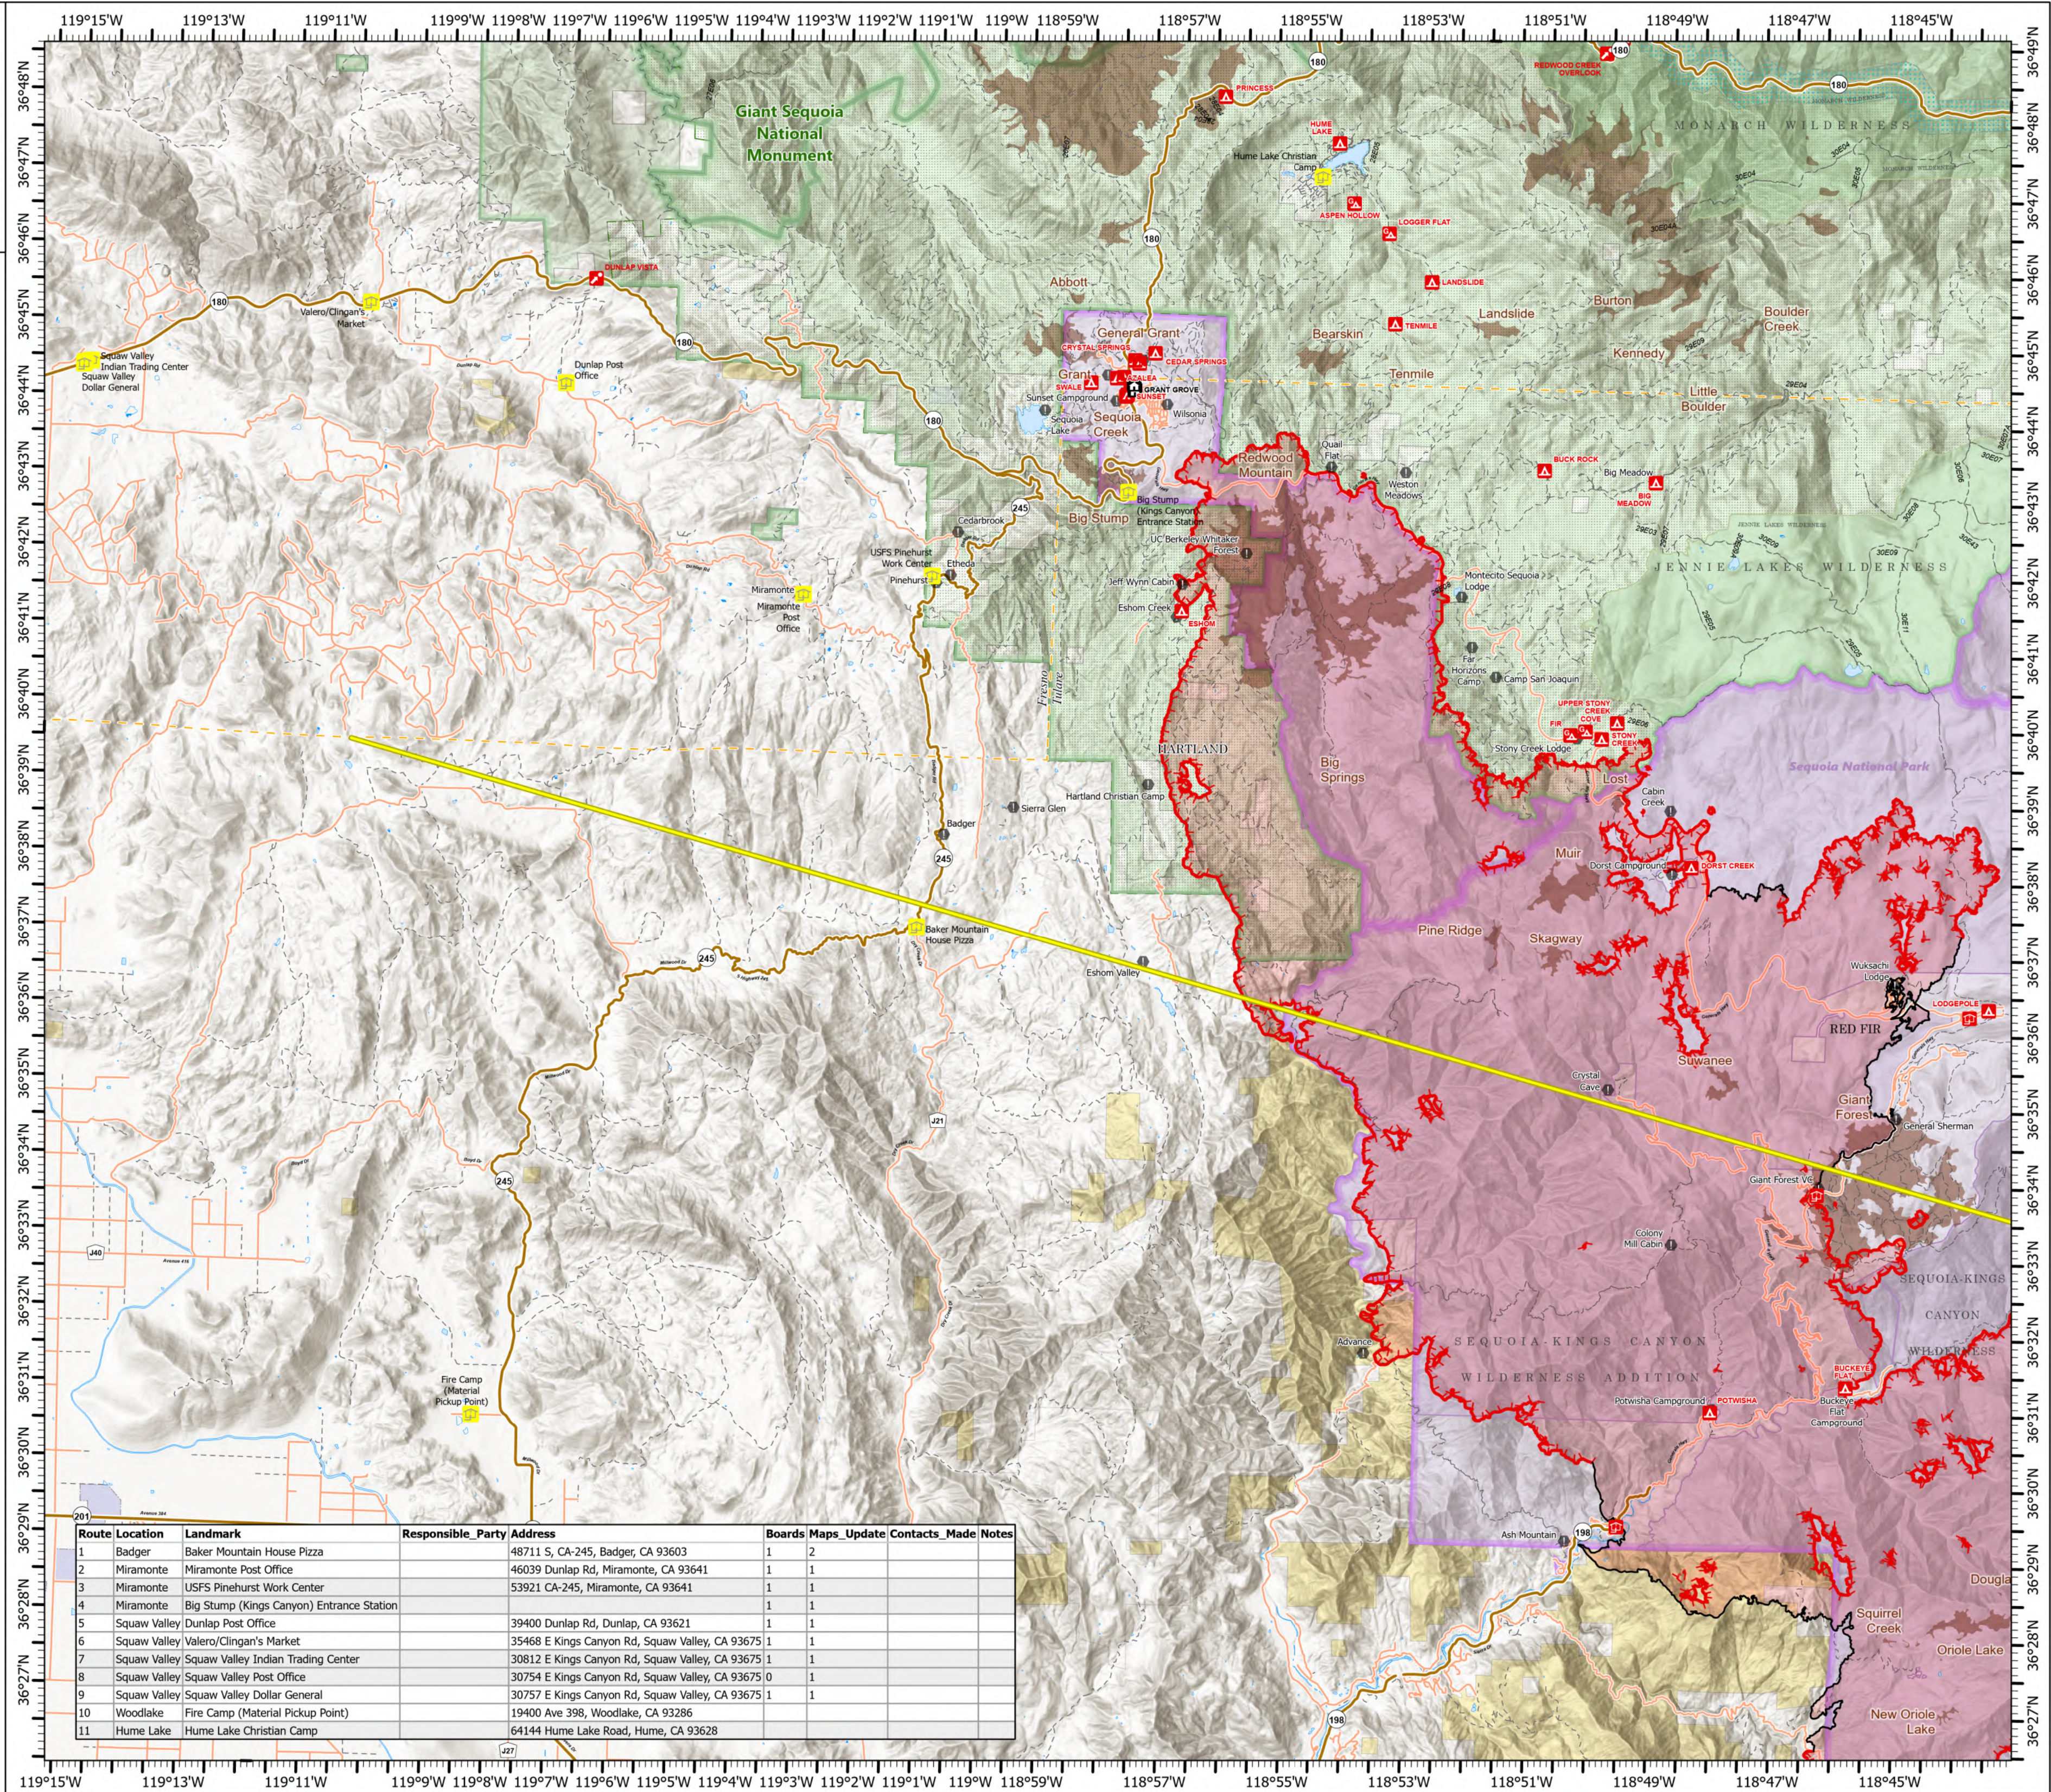

# PIO TRAP LINE WEST

KNP Complex  
CA-KNP-000122  
10/9/2021  
87,145 acres at 10/8/21 2245

- PIO Trap Line - West
- Ranger Station
- Campground
- Visitor Center
- Group Campground
- Interpretive Site
- Campground
- Value at Risk
- Fire Edge
- Contained Line
- Wildfire Daily Fire Perimeter
- Trail
- Major Roads
- Minor Roads
- Unimproved Roads
- Park Trails
- Sequoia Groves
- County Boundary
- NPS Wilderness
- USFS Wilderness
- USFS Boundaries
- Great Sequoia Nat Mon
- Wild and Scenic River
- NPS Boundaries
- State Public Lands
- Other State Lands
- Bureau of Land Management Lands
- Private; Local Government; Undesignated
- USFS Lands

1:100,000 - SWAIMT2 GIS - 10/9/2021 0658  
North American 1983 Datum. LatLong Grid

Route	Location	Landmark	Responsible Party	Address	Boards	Maps Update	Contacts Made	Notes
1	Badger	Baker Mountain House Pizza		48711 S, CA-245, Badger, CA 93603	1	2		
2	Miramonte	Miramonte Post Office		46039 Dunlap Rd, Miramonte, CA 93641	1	1		
3	Miramonte	USFS Pinehurst Work Center		53921 CA-245, Miramonte, CA 93641	1	1		
4	Miramonte	Big Stump (Kings Canyon) Entrance Station			1	1		
5	Squaw Valley	Dunlap Post Office		39400 Dunlap Rd, Dunlap, CA 93621	1	1		
6	Squaw Valley	Valero/Clingan's Market		35468 E Kings Canyon Rd, Squaw Valley, CA 93675	1	1		
7	Squaw Valley	Squaw Valley Indian Trading Center		30812 E Kings Canyon Rd, Squaw Valley, CA 93675	1	1		
8	Squaw Valley	Squaw Valley Post Office		30754 E Kings Canyon Rd, Squaw Valley, CA 93675	0	1		
9	Squaw Valley	Squaw Valley Dollar General		30757 E Kings Canyon Rd, Squaw Valley, CA 93675	1	1		
10	Woodlake	Fire Camp (Material Pickup Point)		19400 Ave 398, Woodlake, CA 93286				
11	Hume Lake	Hume Lake Christian Camp		64144 Hume Lake Road, Hume, CA 93628				