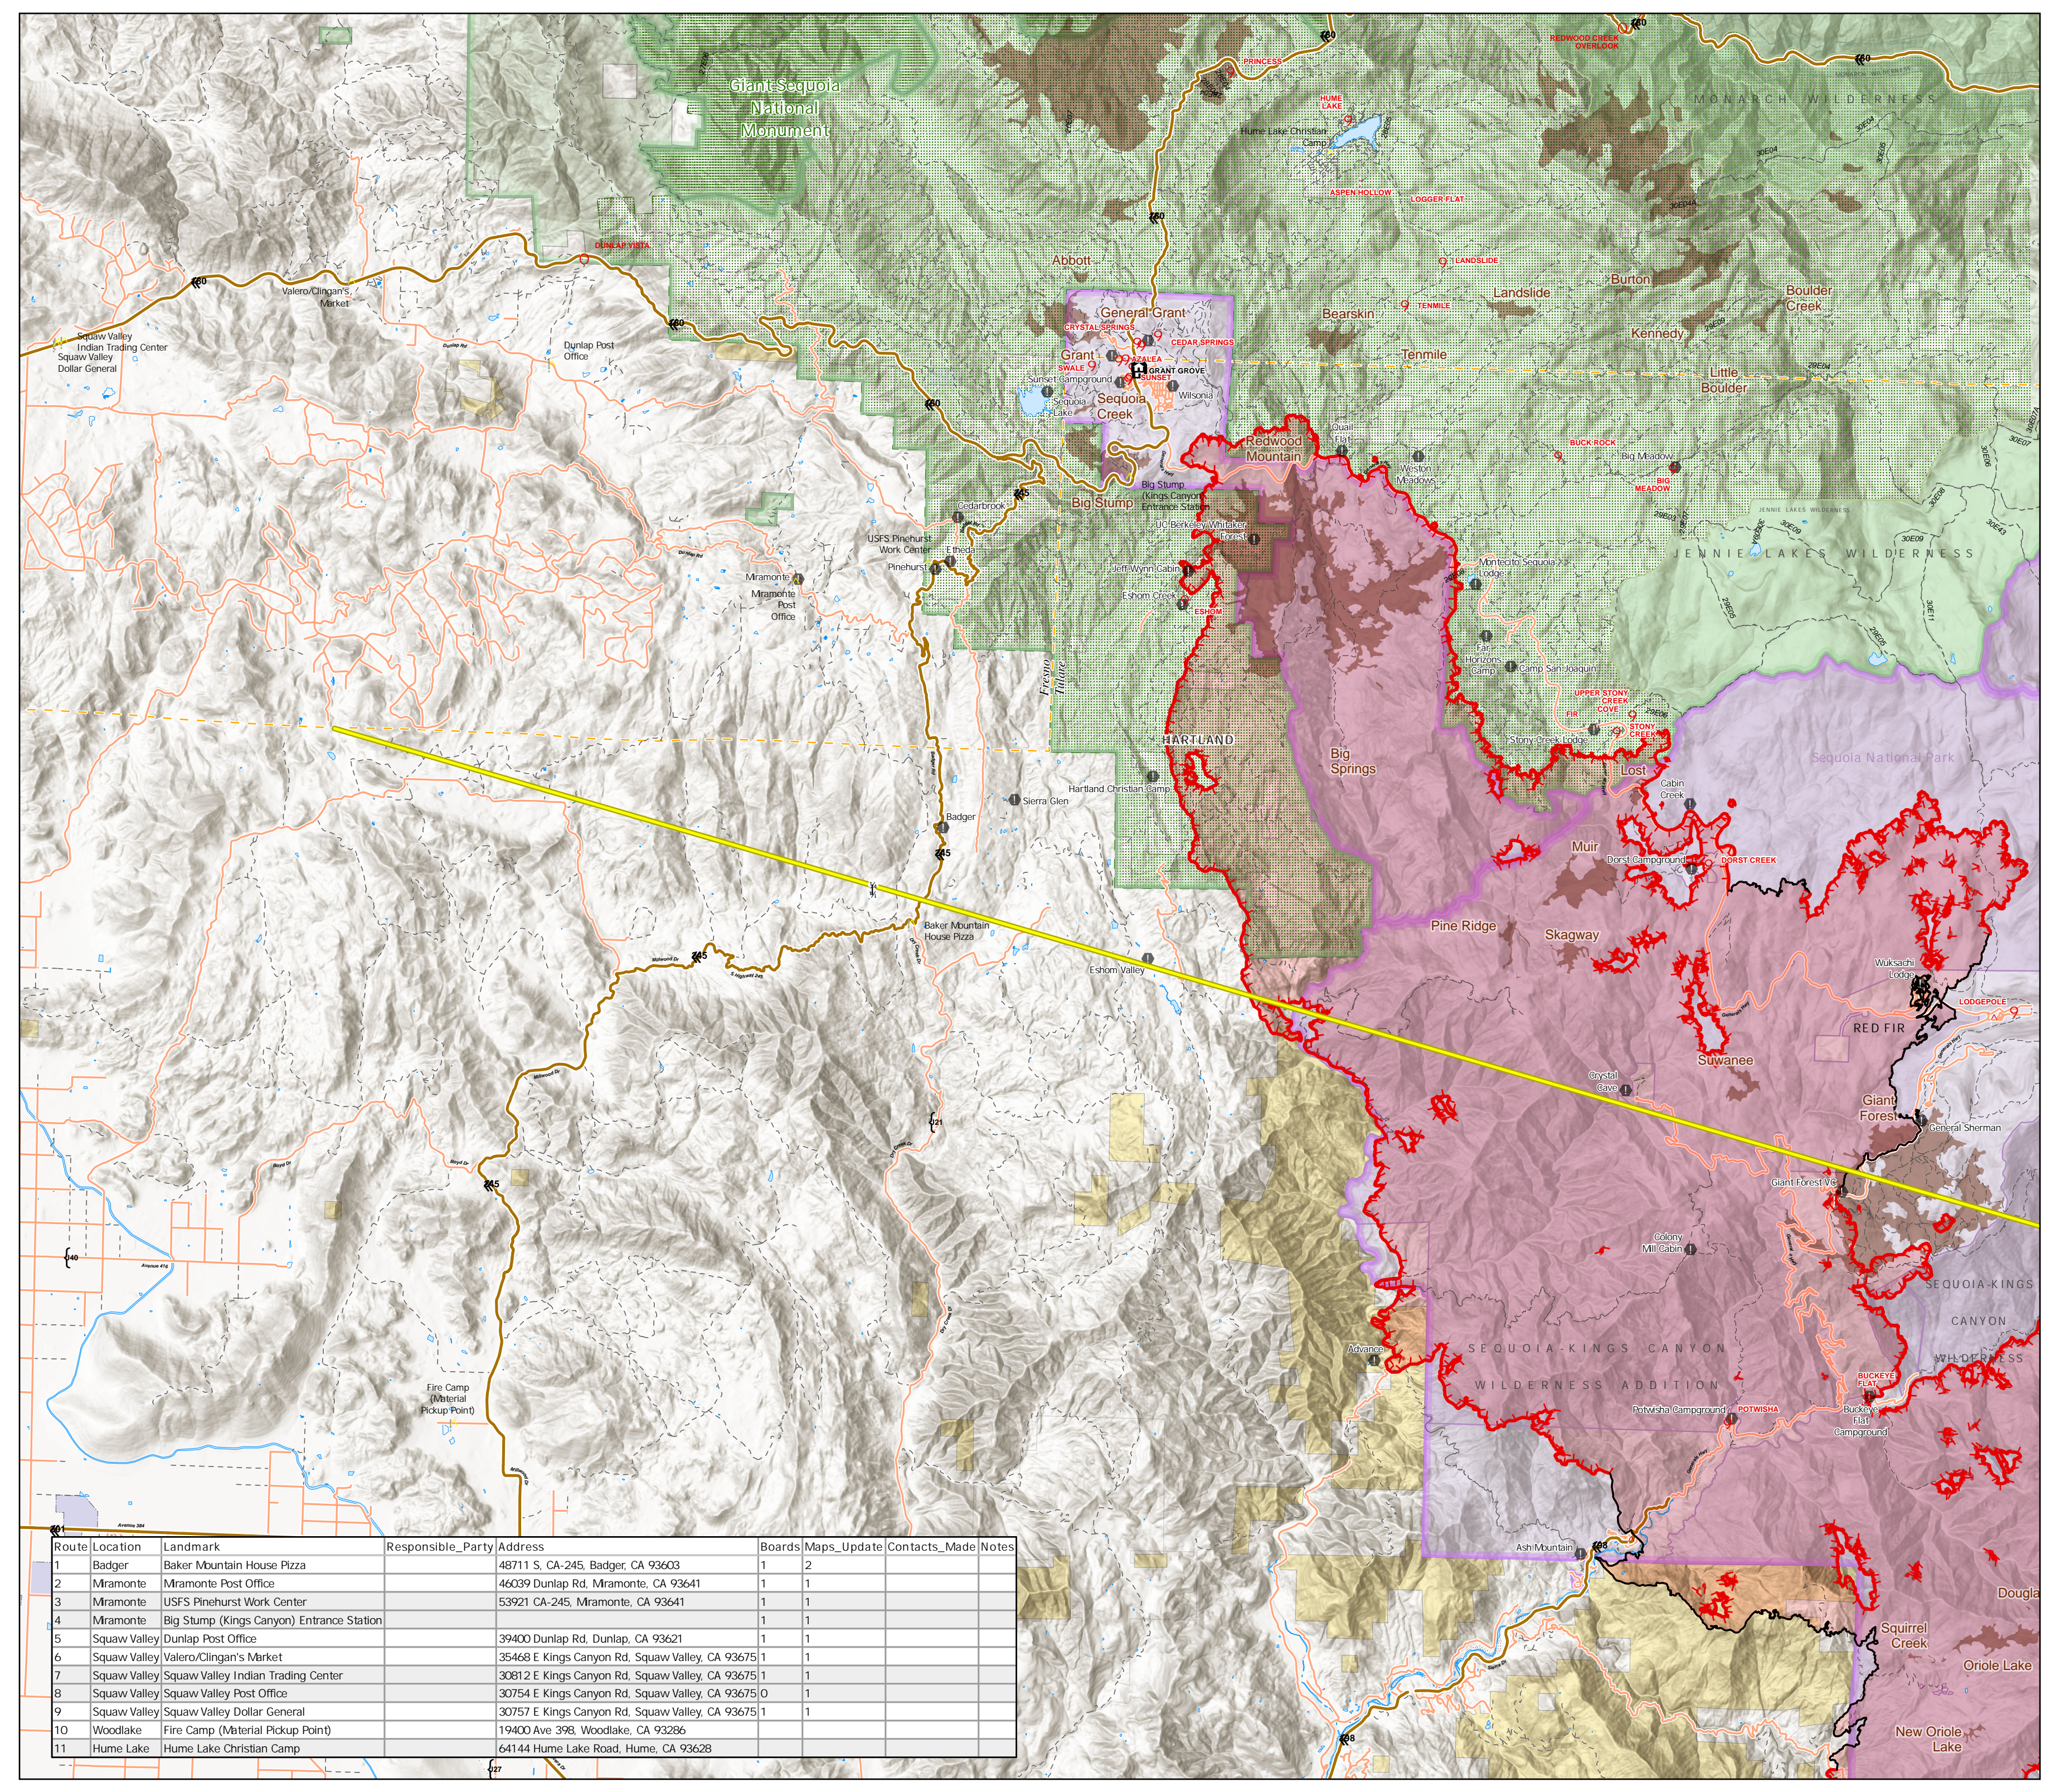

PIO TRAP LINE

WEST

KNP Complex
CA-KNP-000122
10/10/2021
87,145 acres at 10/9/2021 1642

- PIO Trap Line - West
- Ranger Station
- Campground
- Visitor Center
- Group Campground
- Interpretive Site
- Campground
- Value at Risk
- Fire Edge
- Contained Line
- Wildfire Daily Fire Perimeter
- Trail
- Major Roads
- Minor Roads
- Unimproved Roads
- Park Trails
- Sequoia Groves
- County Boundary
- NPS Wilderness
- USFS Wilderness
- USFS Boundaries
- Great Sequoia Nat Mon
- Wild and Scenic River
- NPS Boundaries
- State Public Lands
- Other State Lands
- Bureau of Land Management Lands
- Private: Local Government/Undesignated
- USFS Lands
- Zone Break

1:100,000 - CIIMT2 GIS - 10/9/2021 2217
North American 1983 Datum, LatLong Grid

Route	Location	Landmark	Responsible_Party	Address	Boards	Maps_Update	Contacts_Made	Notes
1	Badger	Baker Mountain House Pizza		48711 S. CA-245, Badger, CA 93603	1	2		
2	Miramonte	Miramonte Post Office		46039 Dunlap Rd, Miramonte, CA 93641	1	1		
3	Miramonte	USFS Pinehurst Work Center		53921 CA-245, Miramonte, CA 93641	1	1		
4	Miramonte	Big Stump (Kings Canyon) Entrance Station		39400 Dunlap Rd, Dunlap, CA 93621	1	1		
5	Squaw Valley	Dunlap Post Office		35468 E Kings Canyon Rd, Squaw Valley, CA 93675	1	1		
6	Squaw Valley	Valero/Clingan's Market		30812 E Kings Canyon Rd, Squaw Valley, CA 93675	1	1		
7	Squaw Valley	Squaw Valley Indian Trading Center		30754 E Kings Canyon Rd, Squaw Valley, CA 93675	0	1		
8	Squaw Valley	Squaw Valley Post Office		30757 E Kings Canyon Rd, Squaw Valley, CA 93675	1	1		
9	Squaw Valley	Squaw Valley Dollar General		19400 Ave 398, Woodlake, CA 93286				
10	Woodlake	Fire Camp (Material Pickup Point)		64144 Hume Lake Road, Hume, CA 93628				
11	Hume Lake	Hume Lake Christian Camp						