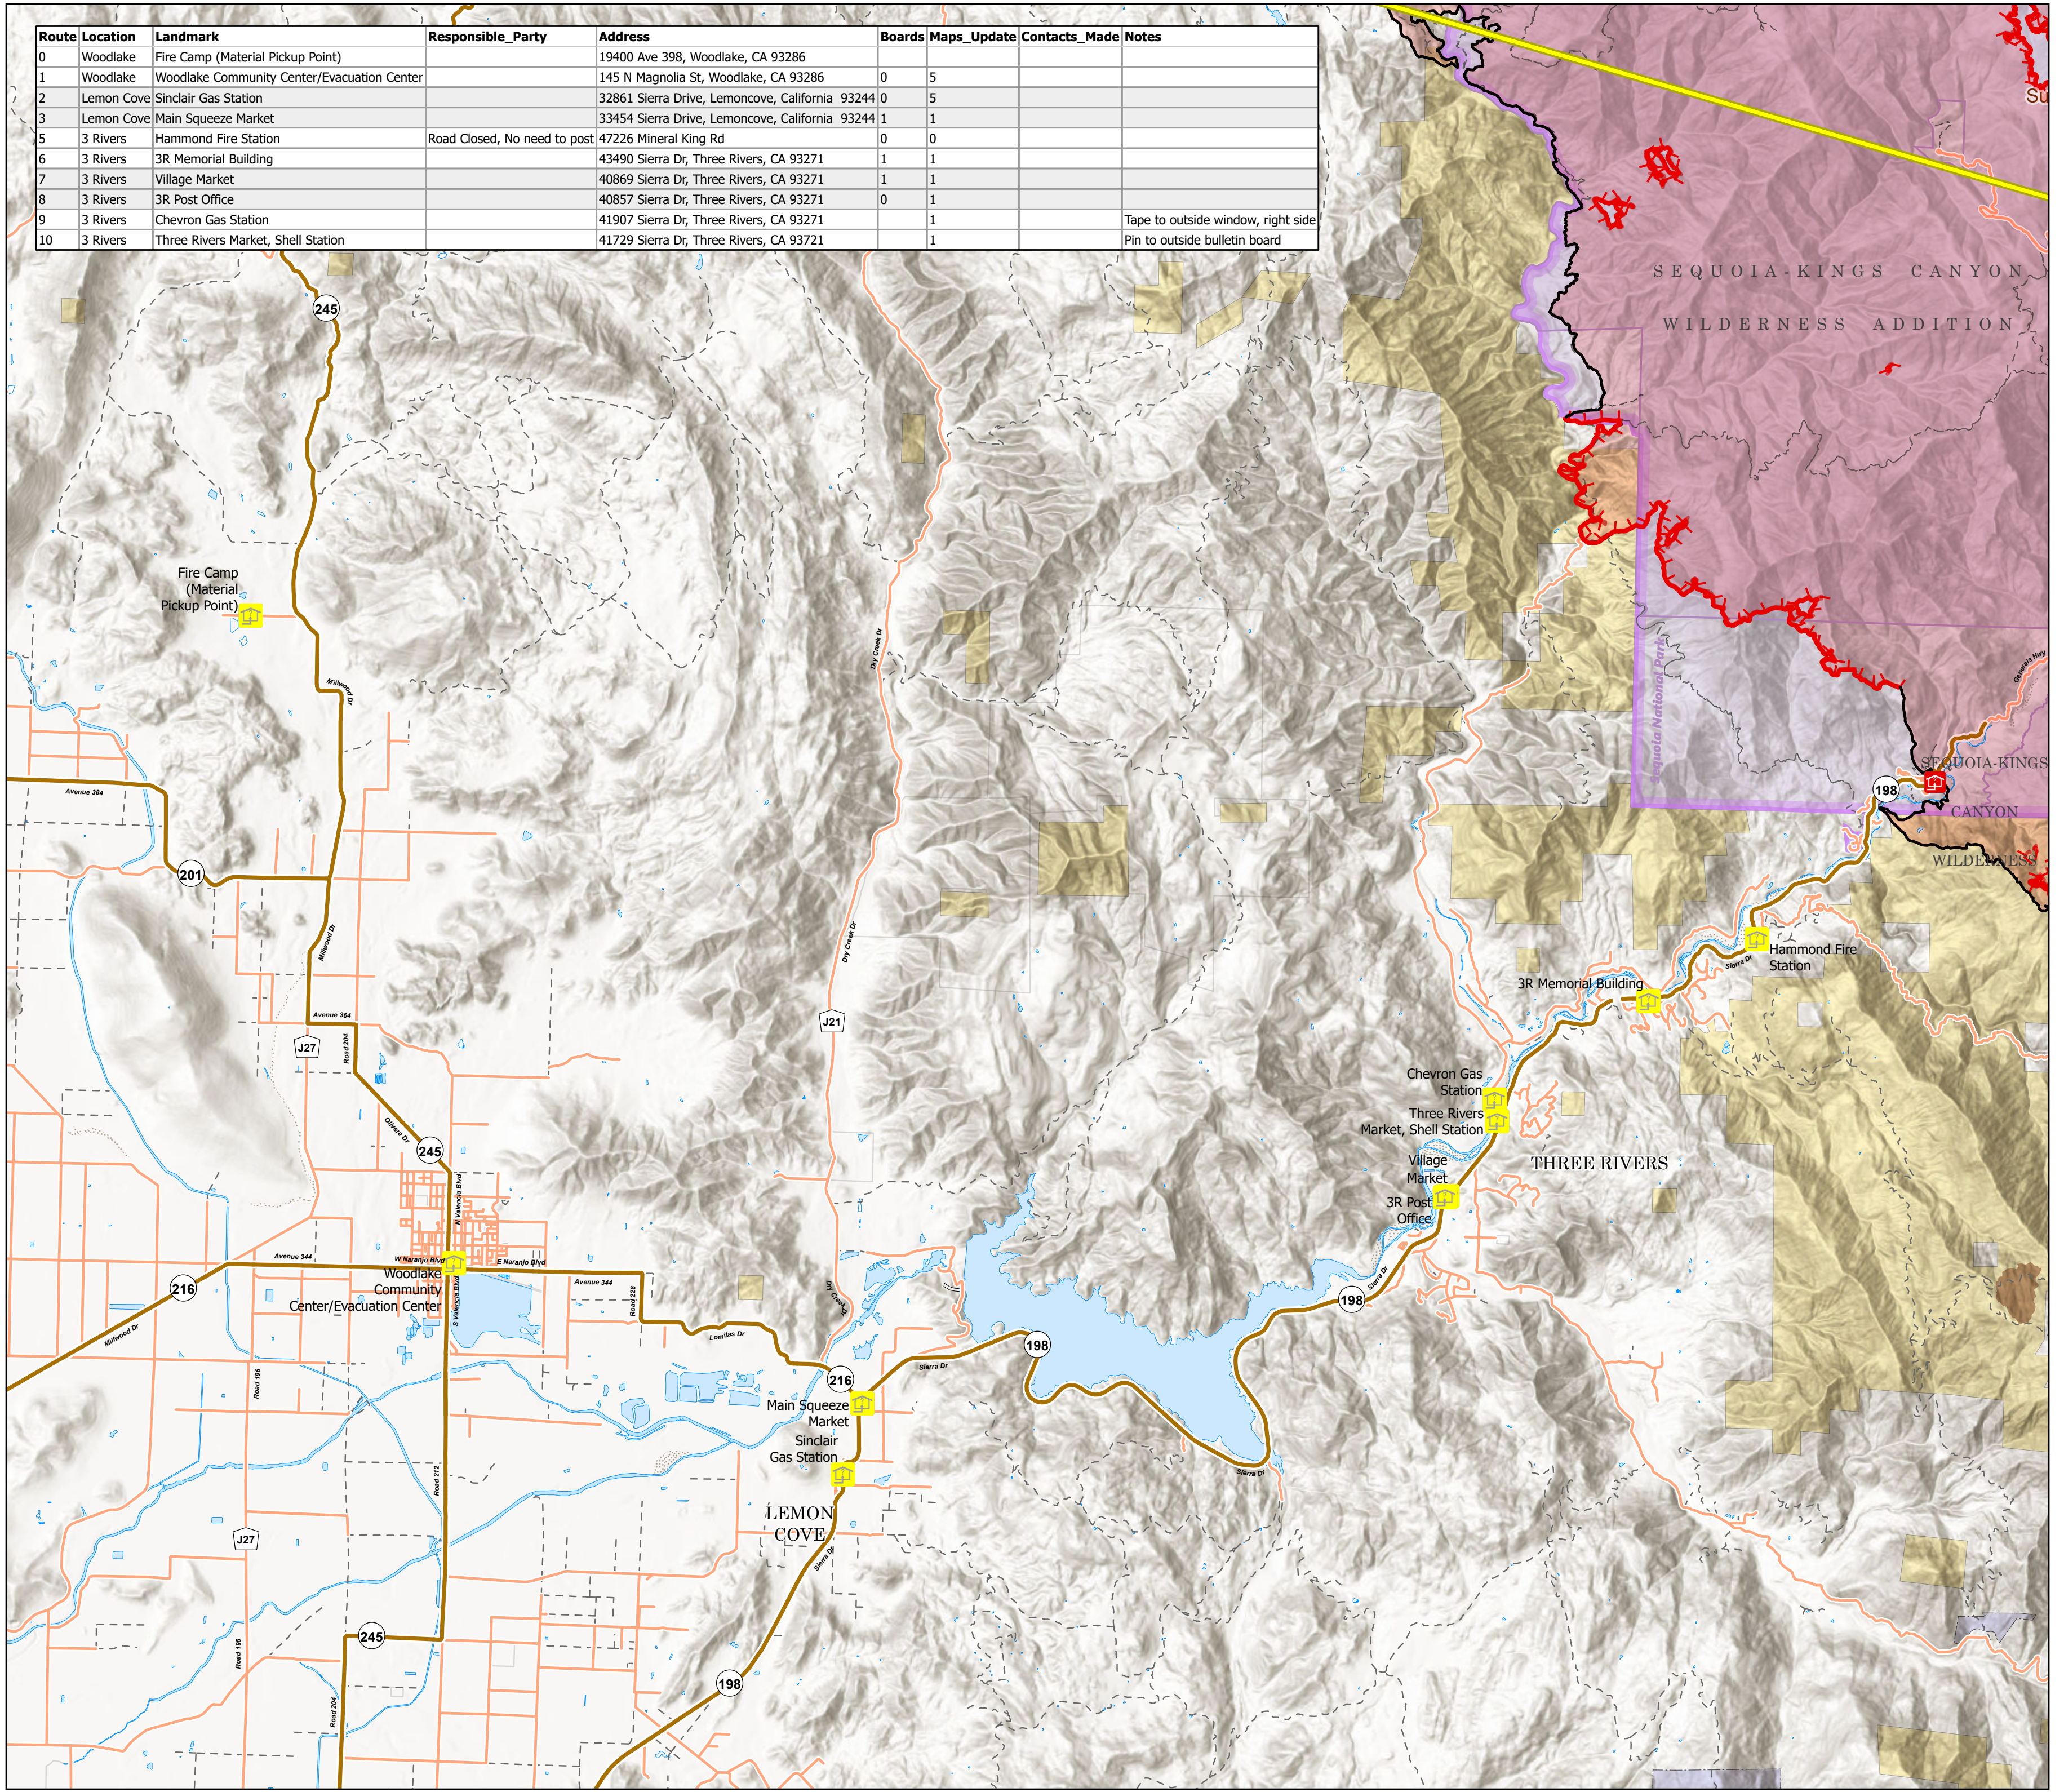

PIO TRAP LINE

SOUTH

KNP Complex
CA-KNP-000122
10/11/2021

87,640 acres at 10/10/2021 2112

-  PIOTrapLine_South_Pts
-  Visitor Center
-  Fire Edge
-  Contained Line
-  Wildfire Daily Fire Perimeter
-  Major Roads
-  Minor Roads
-  Unimproved Roads
-  Park Trails
-  Sequoia Groves
-  County Boundary
-  NPS Wilderness
-  NPS Boundaries
-  State Public Lands
-  Bureau of Land Management Lands
-  Private; Local Government; Undesignated

1:70,645 - CIIMT2 GIS - 10/10/2021 2245

North American 1983 Datum, LatLong Grid

Route	Location	Landmark	Responsible_Party	Address	Boards	Maps_Update	Contacts_Made	Notes
0	Woodlake	Fire Camp (Material Pickup Point)		19400 Ave 398, Woodlake, CA 93286				
1	Woodlake	Woodlake Community Center/Evacuation Center		145 N Magnolia St, Woodlake, CA 93286	0	5		
2	Lemon Cove	Sinclair Gas Station		32861 Sierra Drive, Lemoncove, California 93244	0	5		
3	Lemon Cove	Main Squeeze Market		33454 Sierra Drive, Lemoncove, California 93244	1	1		
5	3 Rivers	Hammond Fire Station	Road Closed, No need to post	47226 Mineral King Rd	0	0		
6	3 Rivers	3R Memorial Building		43490 Sierra Dr, Three Rivers, CA 93271	1	1		
7	3 Rivers	Village Market		40869 Sierra Dr, Three Rivers, CA 93271	1	1		
8	3 Rivers	3R Post Office		40857 Sierra Dr, Three Rivers, CA 93271	0	1		
9	3 Rivers	Chevron Gas Station		41907 Sierra Dr, Three Rivers, CA 93271		1		Tape to outside window, right side
10	3 Rivers	Three Rivers Market, Shell Station		41729 Sierra Dr, Three Rivers, CA 93271		1		Pin to outside bulletin board