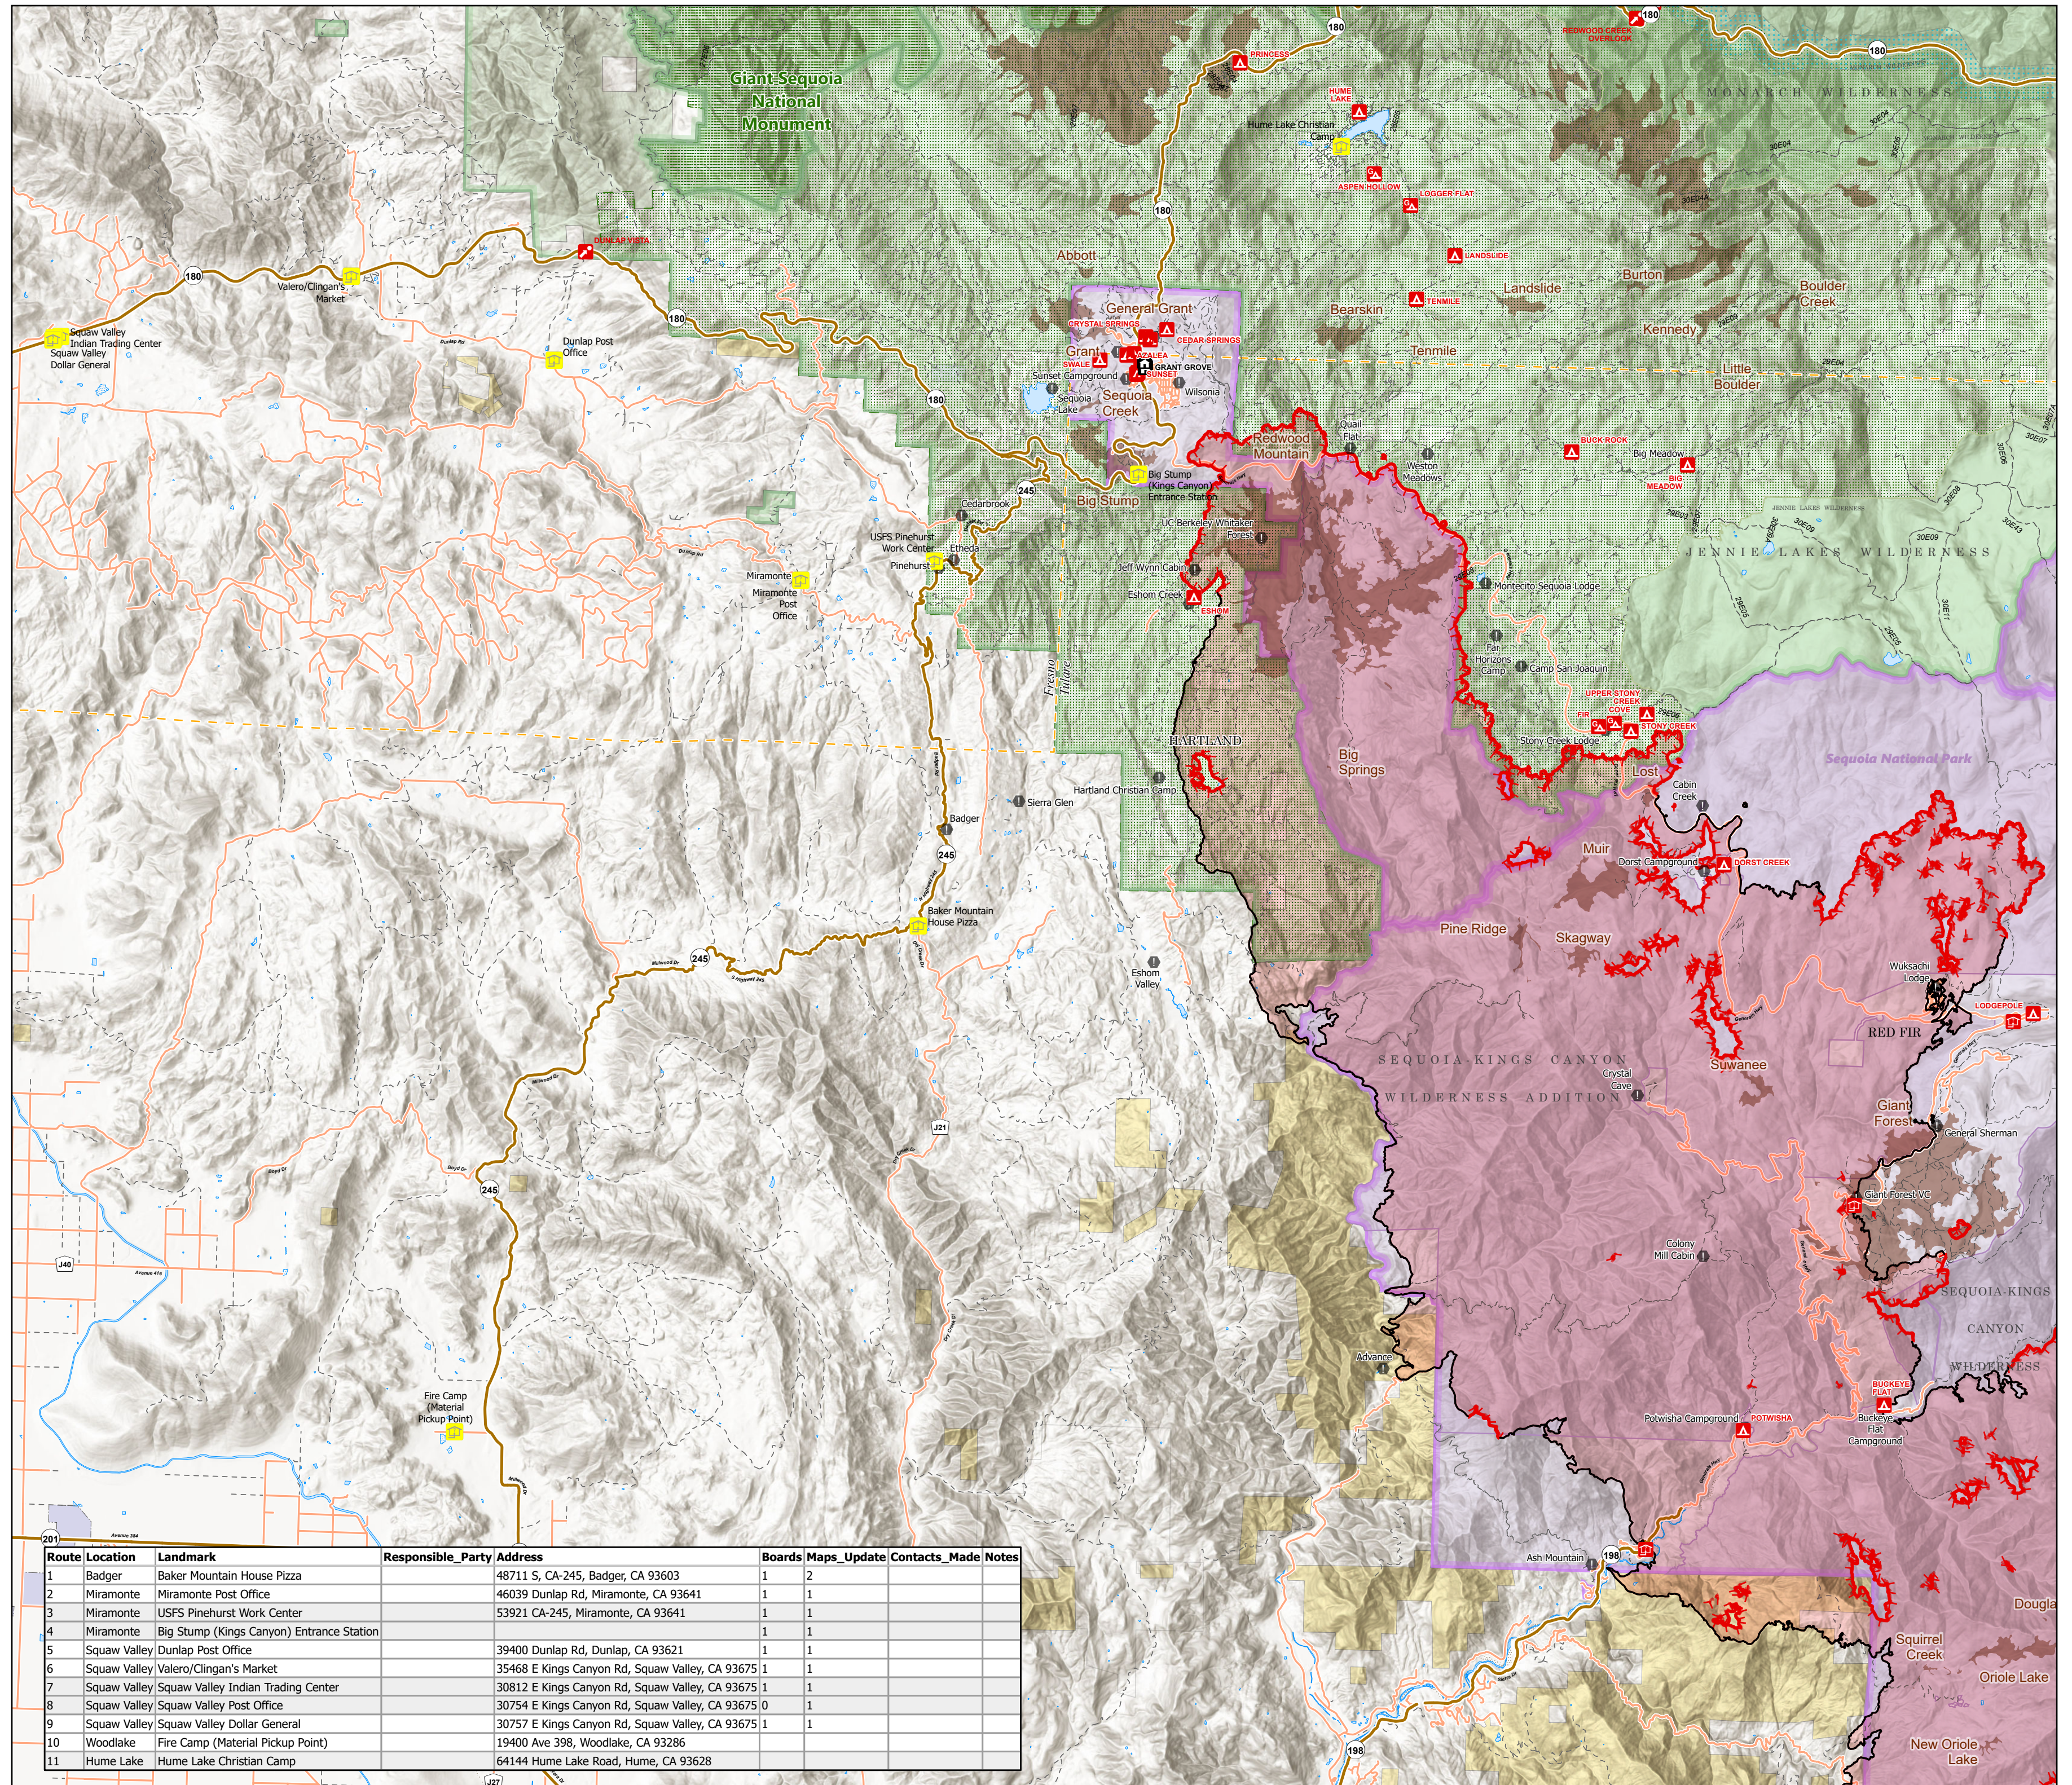

# PIO TRAP LINE WEST

KNP Complex  
CA-KNP-000122  
10/13/2021

87,786 acres at 10/12/2021 2152

- PIO Trap Line - West
- Ranger Station
- Campground
- Visitor Center
- Group Campground
- Interpretive Site
- Campground
- Value at Risk
- Fire Edge
- Contained Line
- Wildfire Daily Fire Perimeter
- Trail
- Major Roads
- Minor Roads
- Unimproved Roads
- Park Trails
- Sequoia Groves
- County Boundary
- NPS Wilderness
- USFS Wilderness
- USFS Boundaries
- Great Sequoia Nat Mon
- Wild and Scenic River
- NPS Boundaries
- State Public Lands
- Other State Lands
- Bureau of Land Management Lands
- Private; Local Government; Undesignated
- USFS Lands

1:100,000 - CIIMT2 GIS - 10/12/2021 2152

North American 1983 Datum. LatLong Grid

Route	Location	Landmark	Responsible Party	Address	Boards	Maps_Update	Contacts_Made	Notes
1	Badger	Baker Mountain House Pizza		48711 S, CA-245, Badger, CA 93603	1	2		
2	Miramonte	Miramonte Post Office		46039 Dunlap Rd, Miramonte, CA 93641	1	1		
3	Miramonte	USFS Pinehurst Work Center		53921 CA-245, Miramonte, CA 93641	1	1		
4	Miramonte	Big Stump (Kings Canyon) Entrance Station			1	1		
5	Squaw Valley	Dunlap Post Office		39400 Dunlap Rd, Dunlap, CA 93621	1	1		
6	Squaw Valley	Valero/Clingan's Market		35468 E Kings Canyon Rd, Squaw Valley, CA 93675	1	1		
7	Squaw Valley	Squaw Valley Indian Trading Center		30812 E Kings Canyon Rd, Squaw Valley, CA 93675	1	1		
8	Squaw Valley	Squaw Valley Post Office		30754 E Kings Canyon Rd, Squaw Valley, CA 93675	0	1		
9	Squaw Valley	Squaw Valley Dollar General		30757 E Kings Canyon Rd, Squaw Valley, CA 93675	1	1		
10	Woodlake	Fire Camp (Material Pickup Point)		19400 Ave 398, Woodlake, CA 93286				
11	Hume Lake	Hume Lake Christian Camp		64144 Hume Lake Road, Hume, CA 93628				