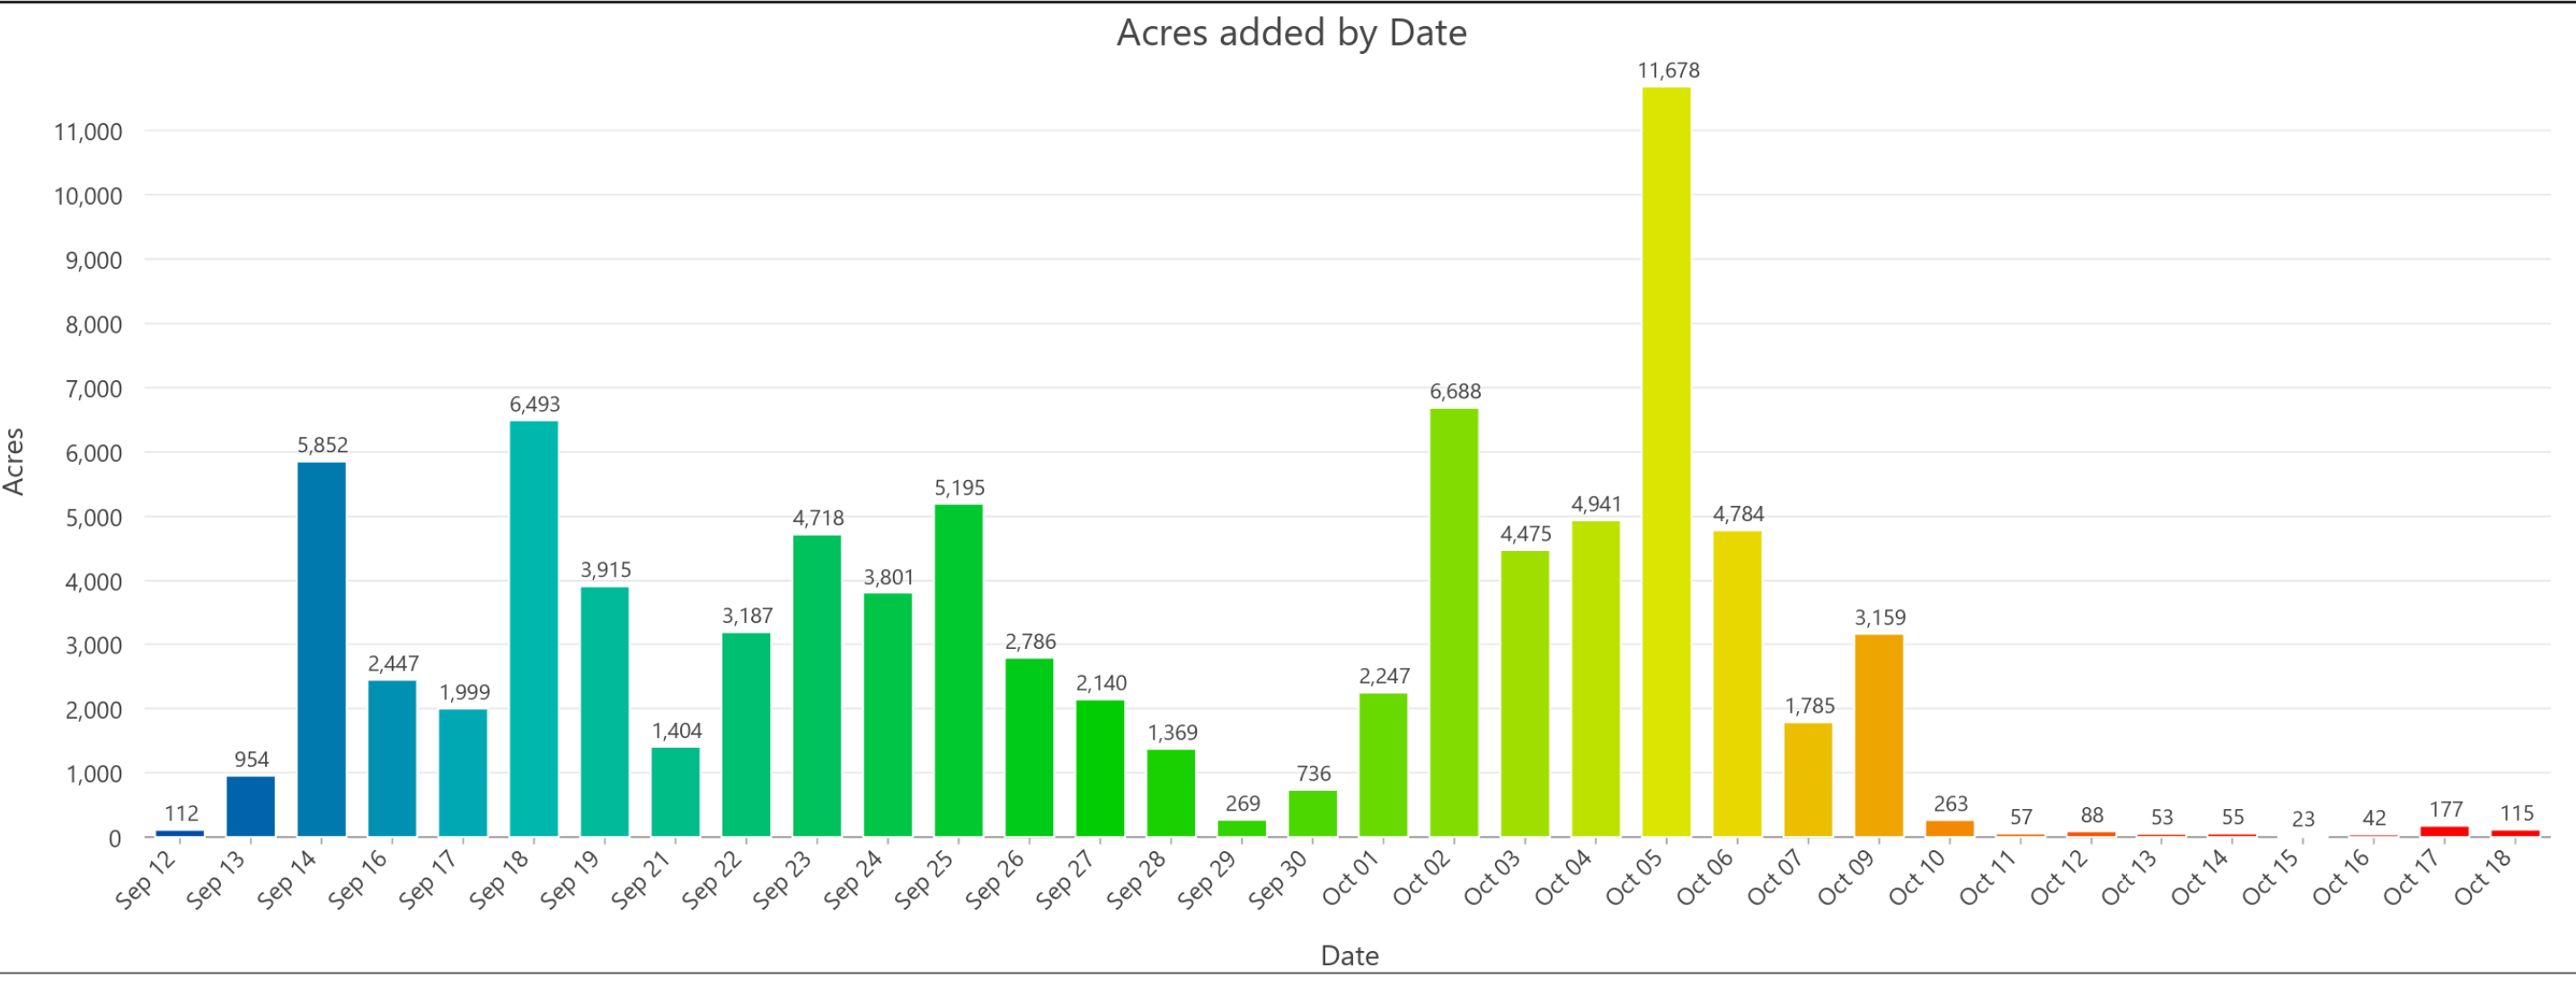

PROGRESSION

KNP COMPLEX
 CA-KNP-000122
 10/19/2021
 88,184 acres at 10/18/2021 2100

1:40,000 - CIMT 2 - 10/18/2021 2038
 Acres from IR and GIS
 North American 1983 Datum, Lat/Long Grid

- Campground
- Entrance Station
- Ranger Station
- Visitor Center
- Sequoia Groves
- SEKI Boundary
- County Boundary
- KNPComplex_20211008_0712

Miles

Kilometers

N

PROGRESSION