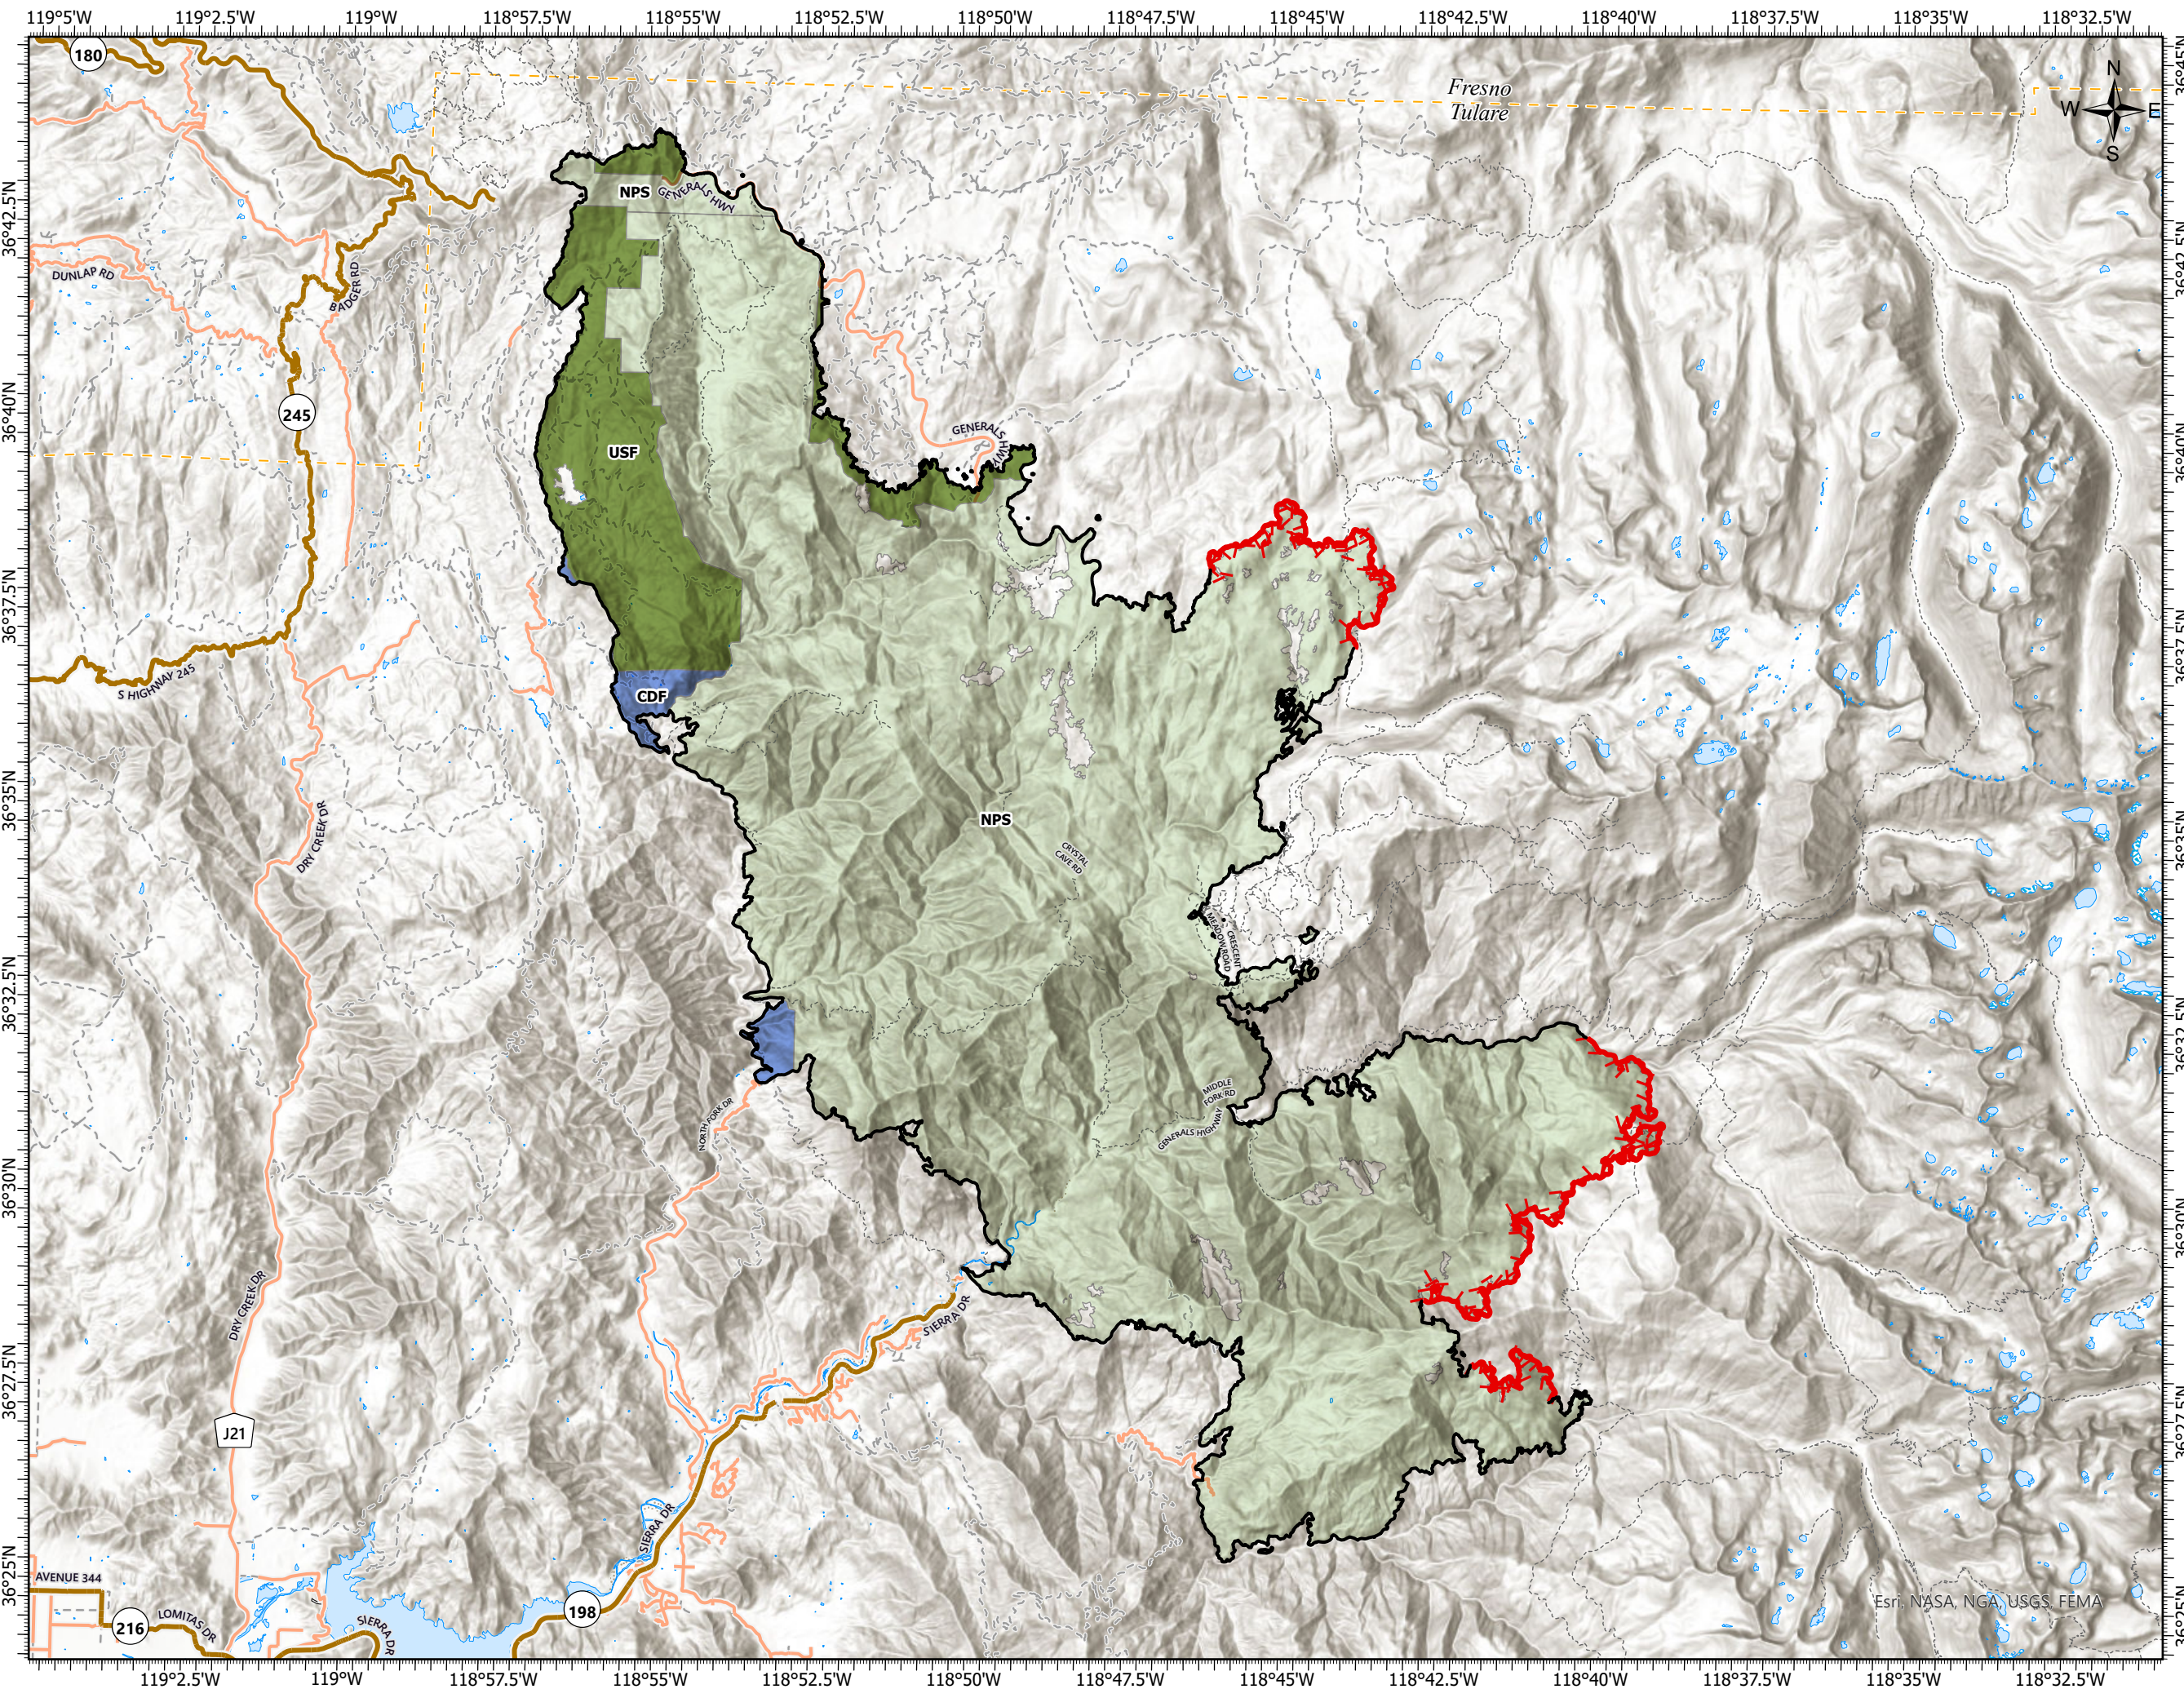

DPA

KNP Complex
CA-KNP-000122

Acres by DPA AGENCY

Fire Perimeter

- Fire Edge
- Contained Line

DPA_AGENCY

- NPS 79,427 Acres 90%
- USF 7,854 Acres 9%
- CDF 986 Acres 1%

10/31/2021 2029

North American 1983 Datum. LatLong Grid

Esri, NASA, NGA, USGS, FEMA