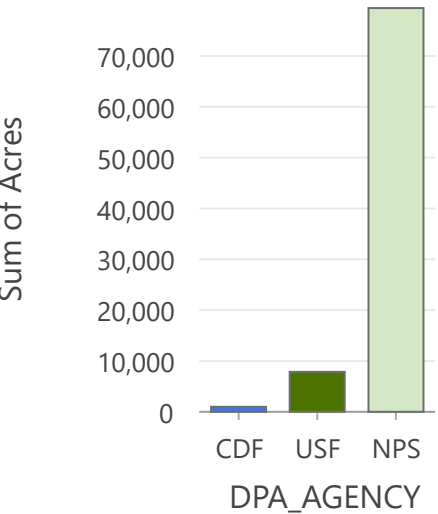

DPA

KNP Complex
CA-KNP-000122

Acres by DPA AGENCY

Fire Perimeter

- Fire Edge
- Contained Line

DPA_AGENCY

- NPS 79,427 Acres 90%
- USF 7,854 Acres 9%
- CDF 986 Acres 1%

10/31/2021 2029