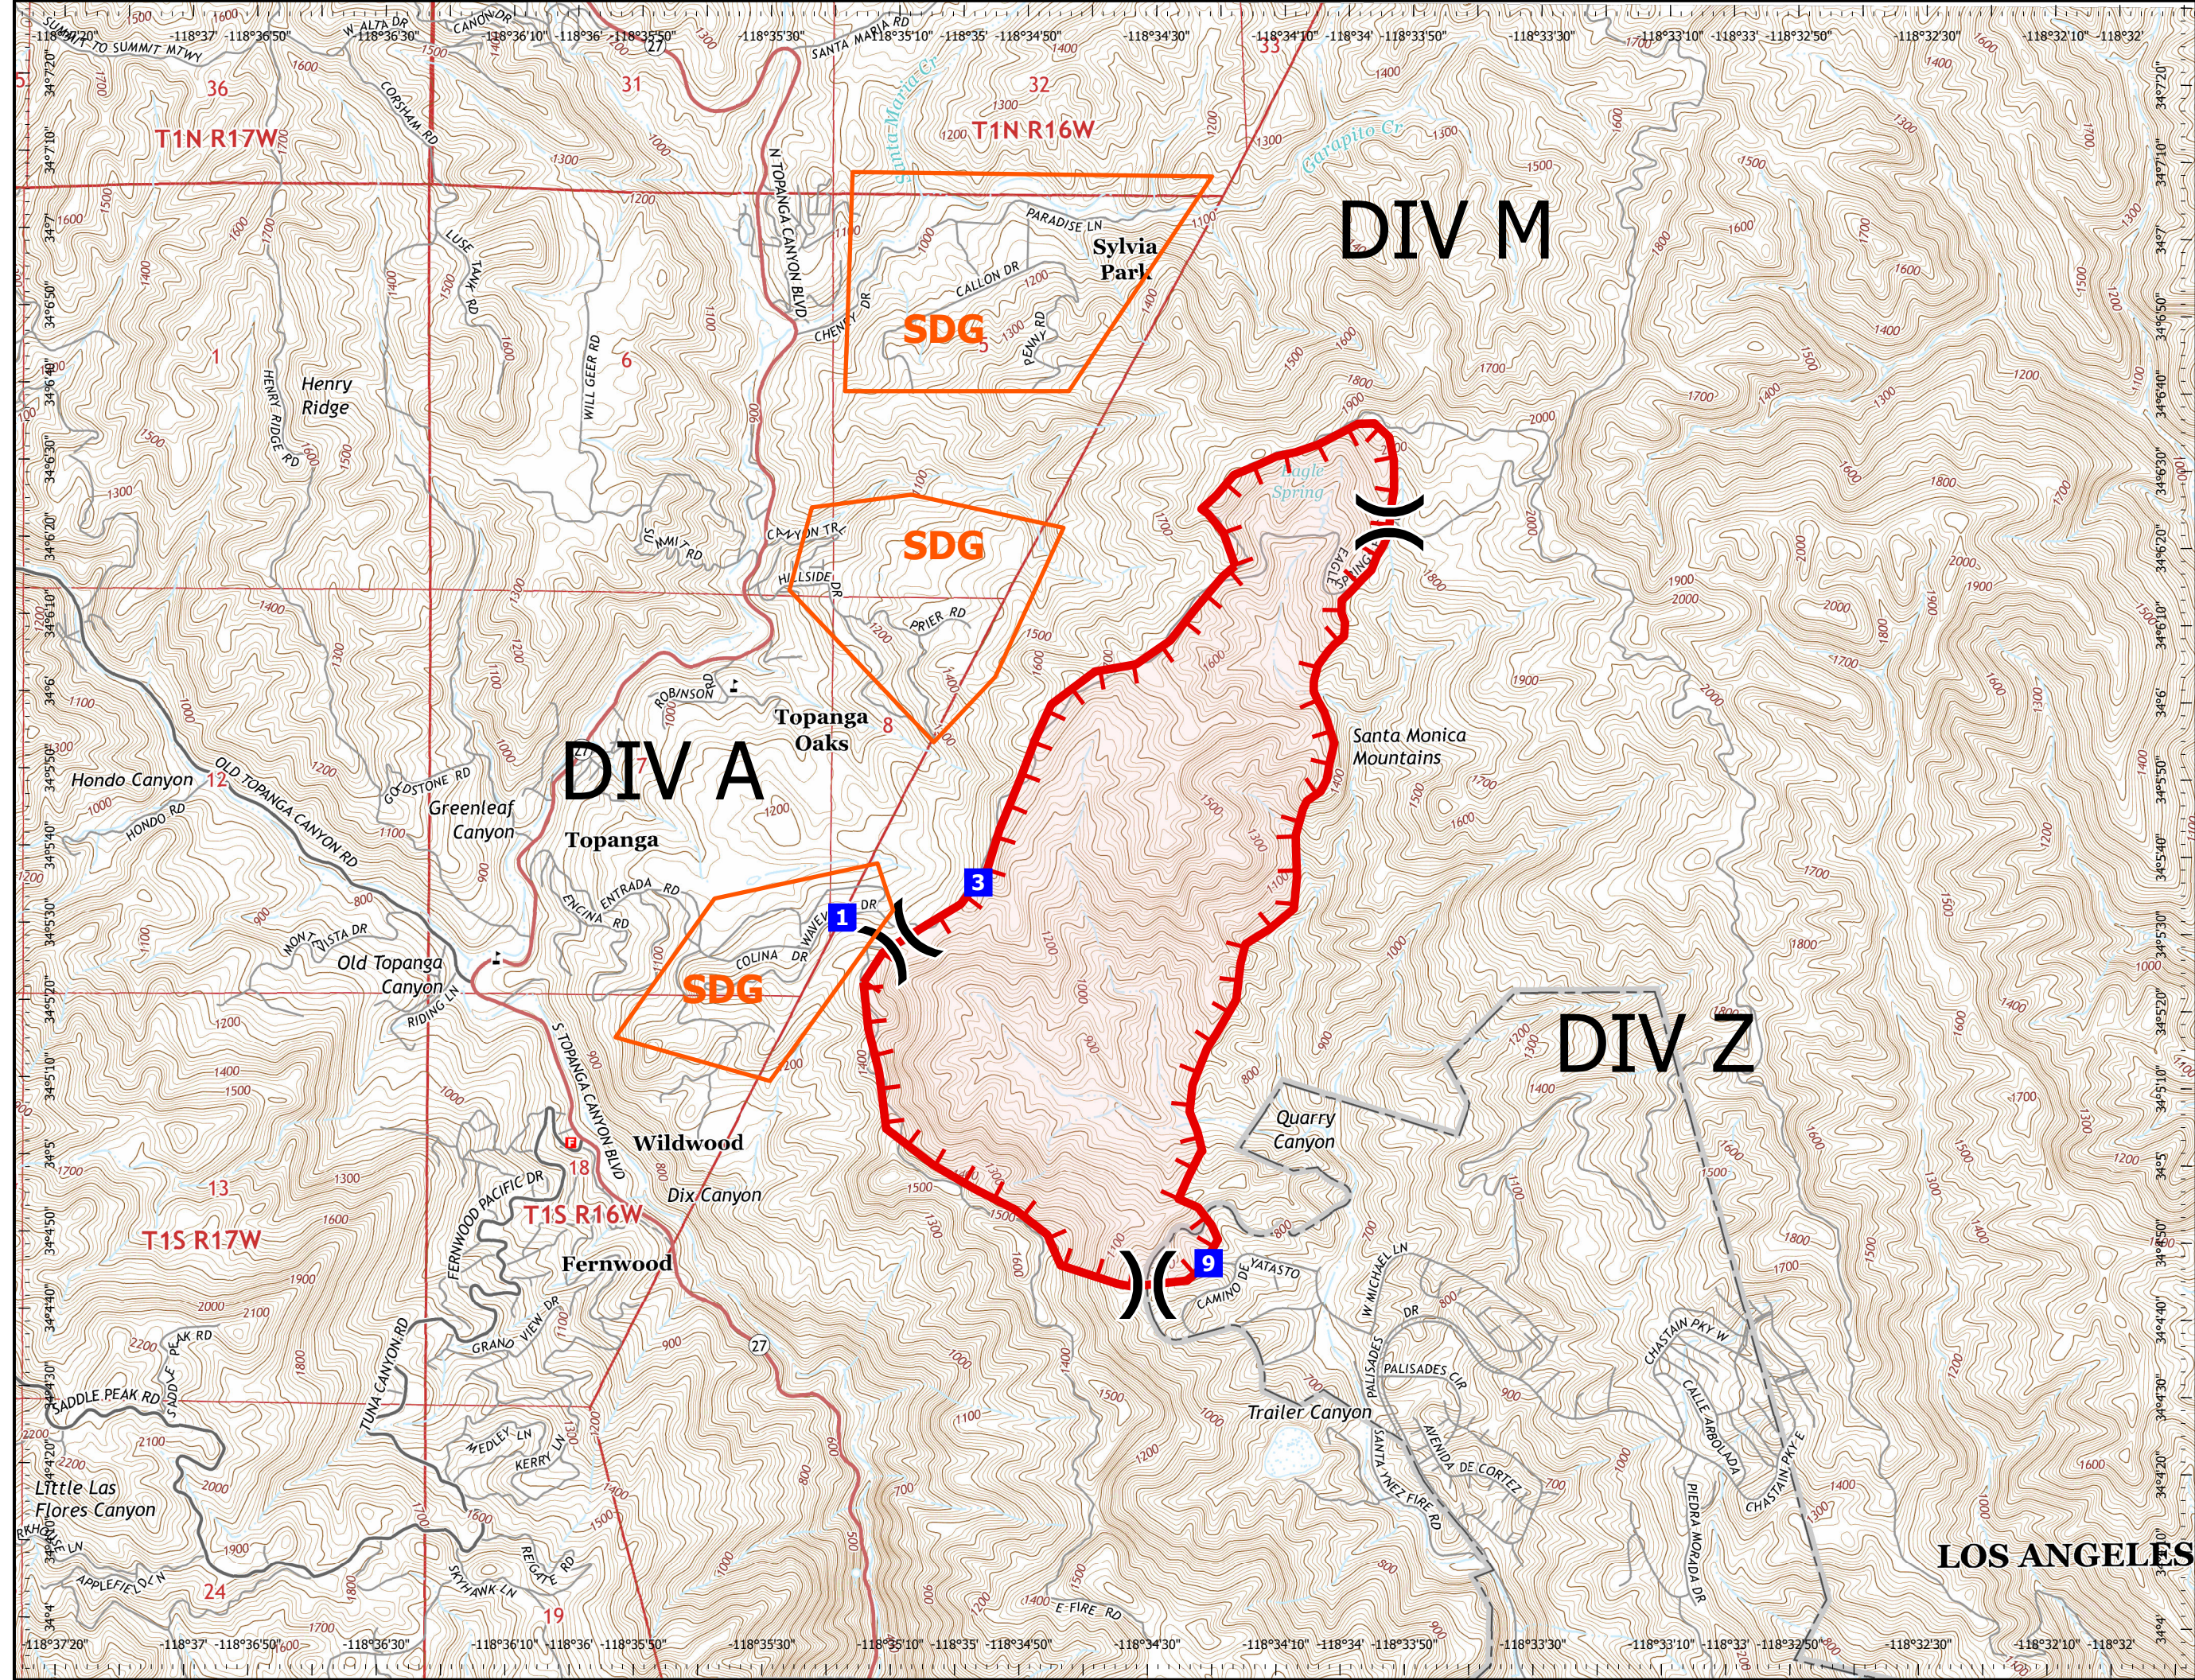

IAP MAP
PALISADES FIRE
CA-LAC-147012
5/16/2021

- Division Break
- Drop Point
- Fire Edge
- Wildfire Daily Fire Perimeter
- Structure Defense Group

5/16/2021
 0700 hrs
 1:24,000

LOS ANGELES