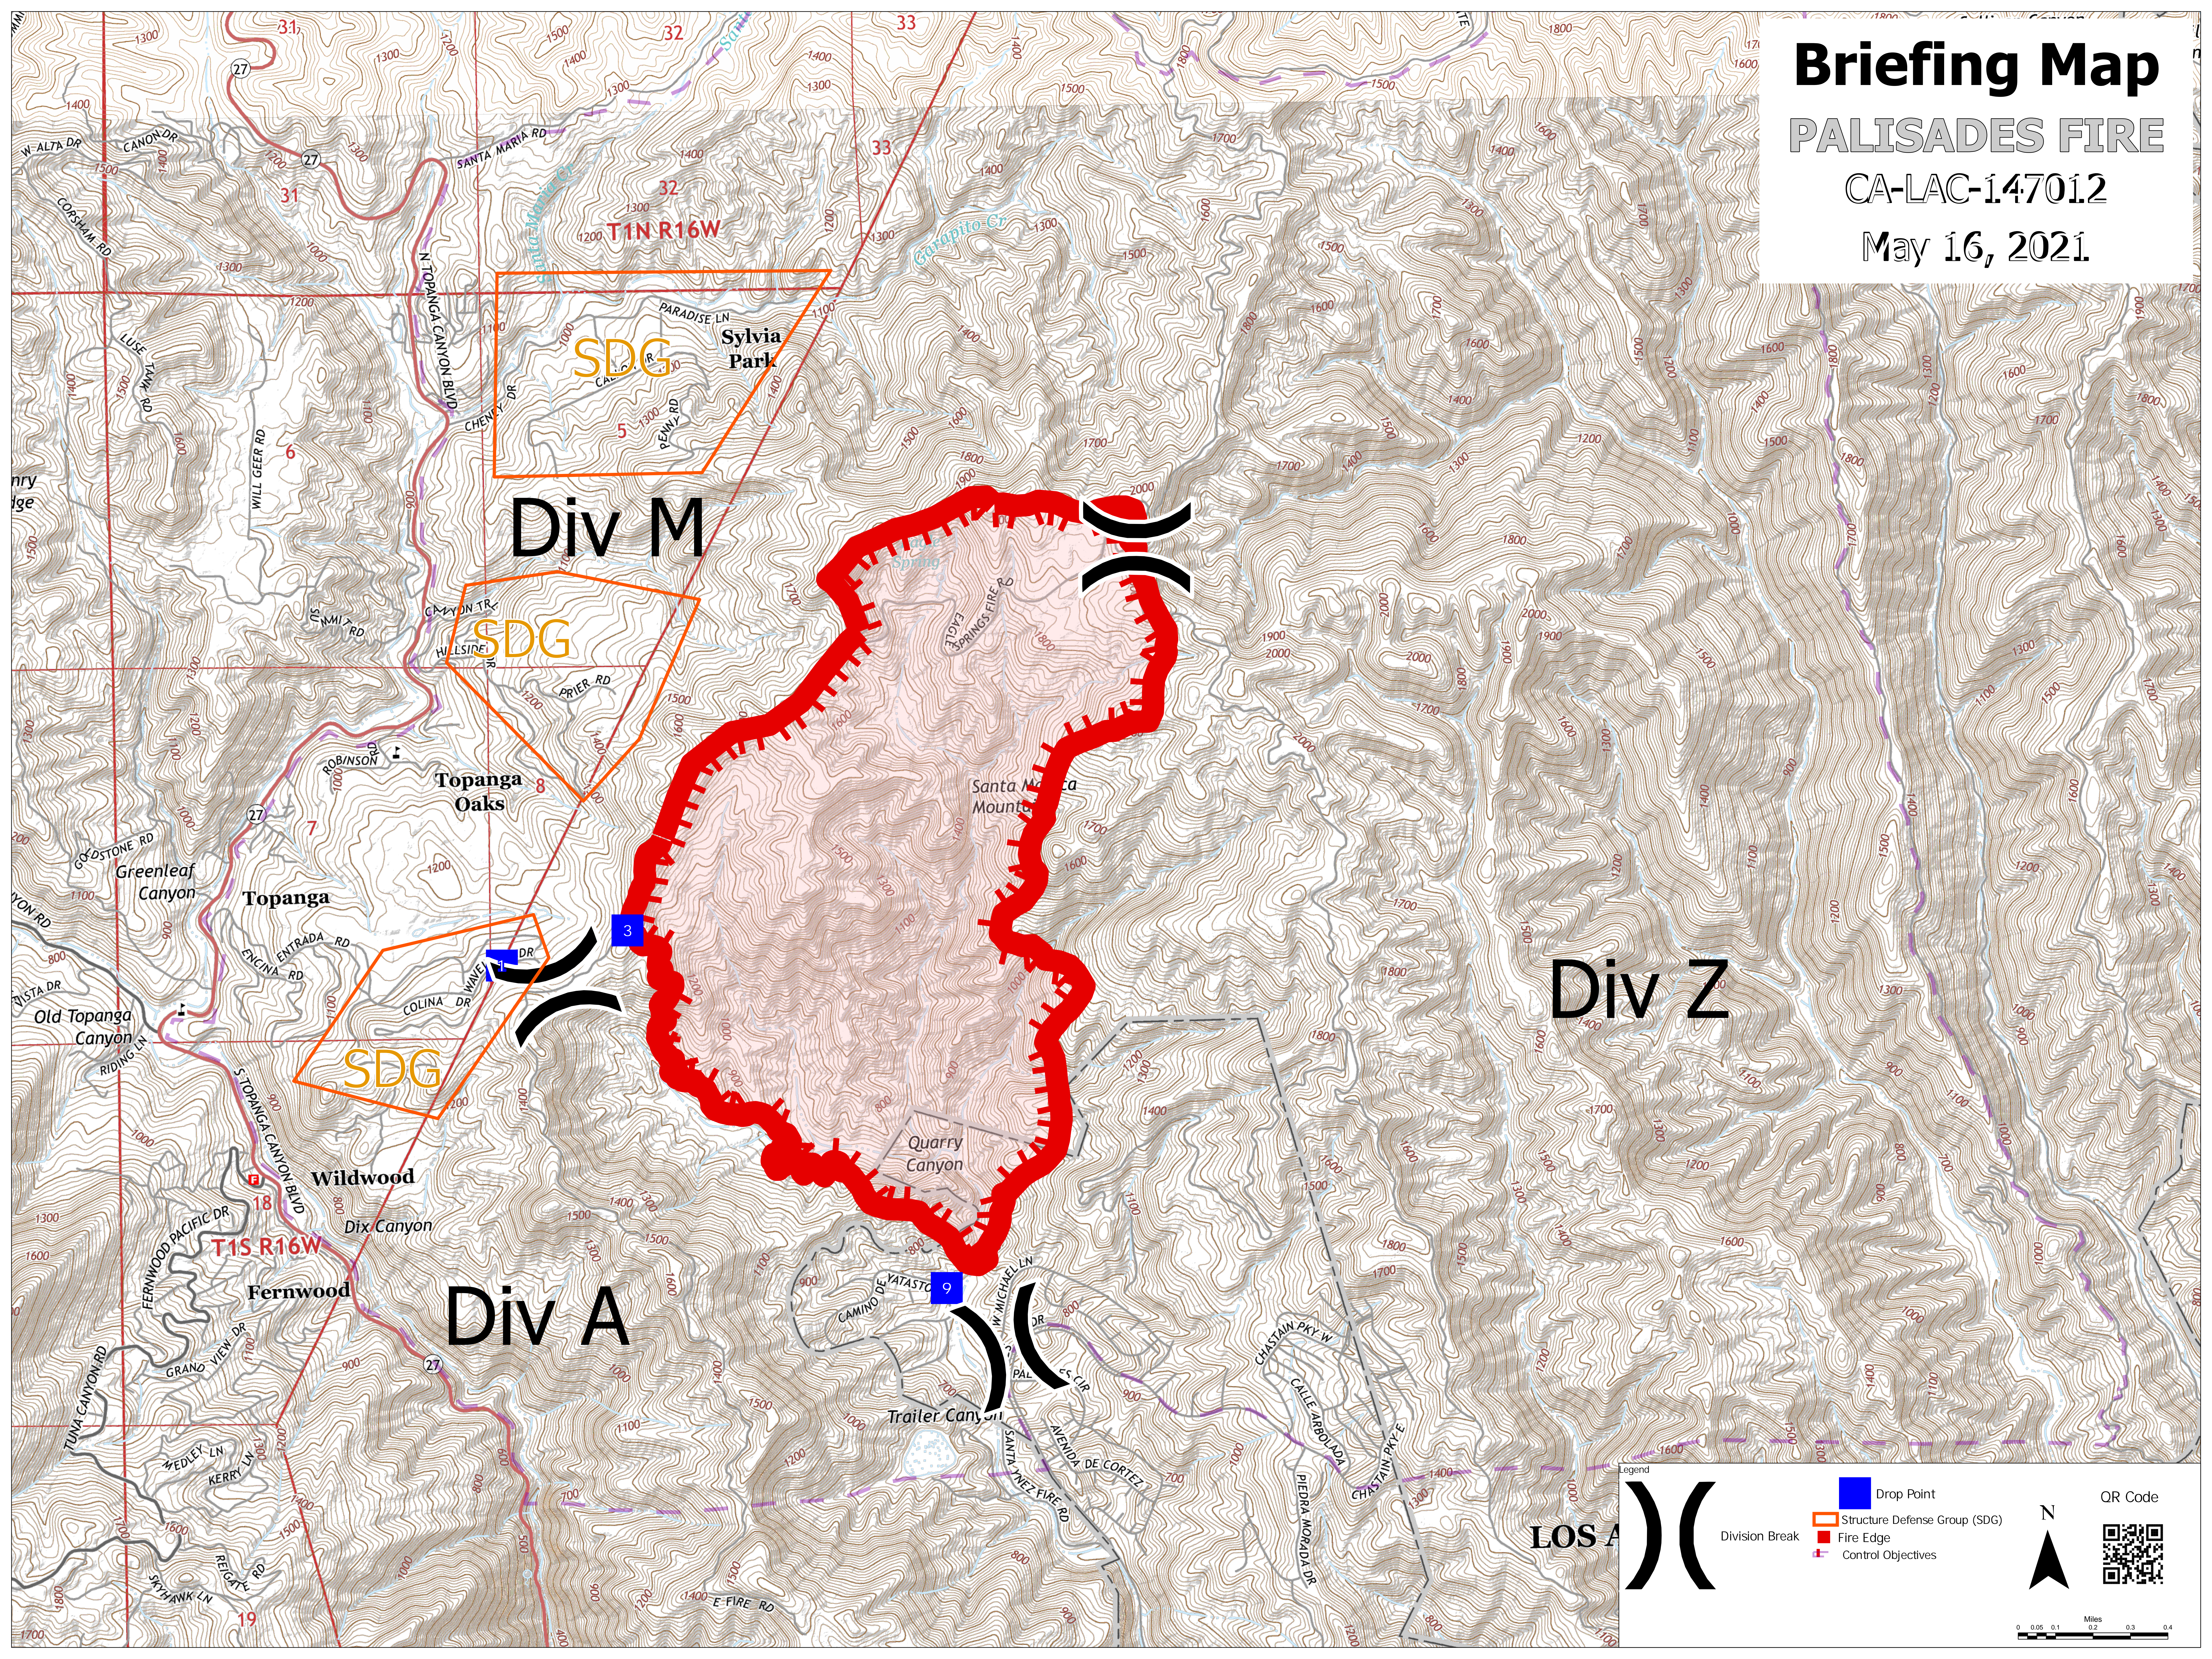

# Briefing Map

## PALISADES FIRE

CA-LAC-147012

May 16, 2021

Div M

Div Z

Div A

Legend

- Drop Point
- Structure Defense Group (SDG)
- Fire Edge
- Control Objectives

Division Break

QR Code