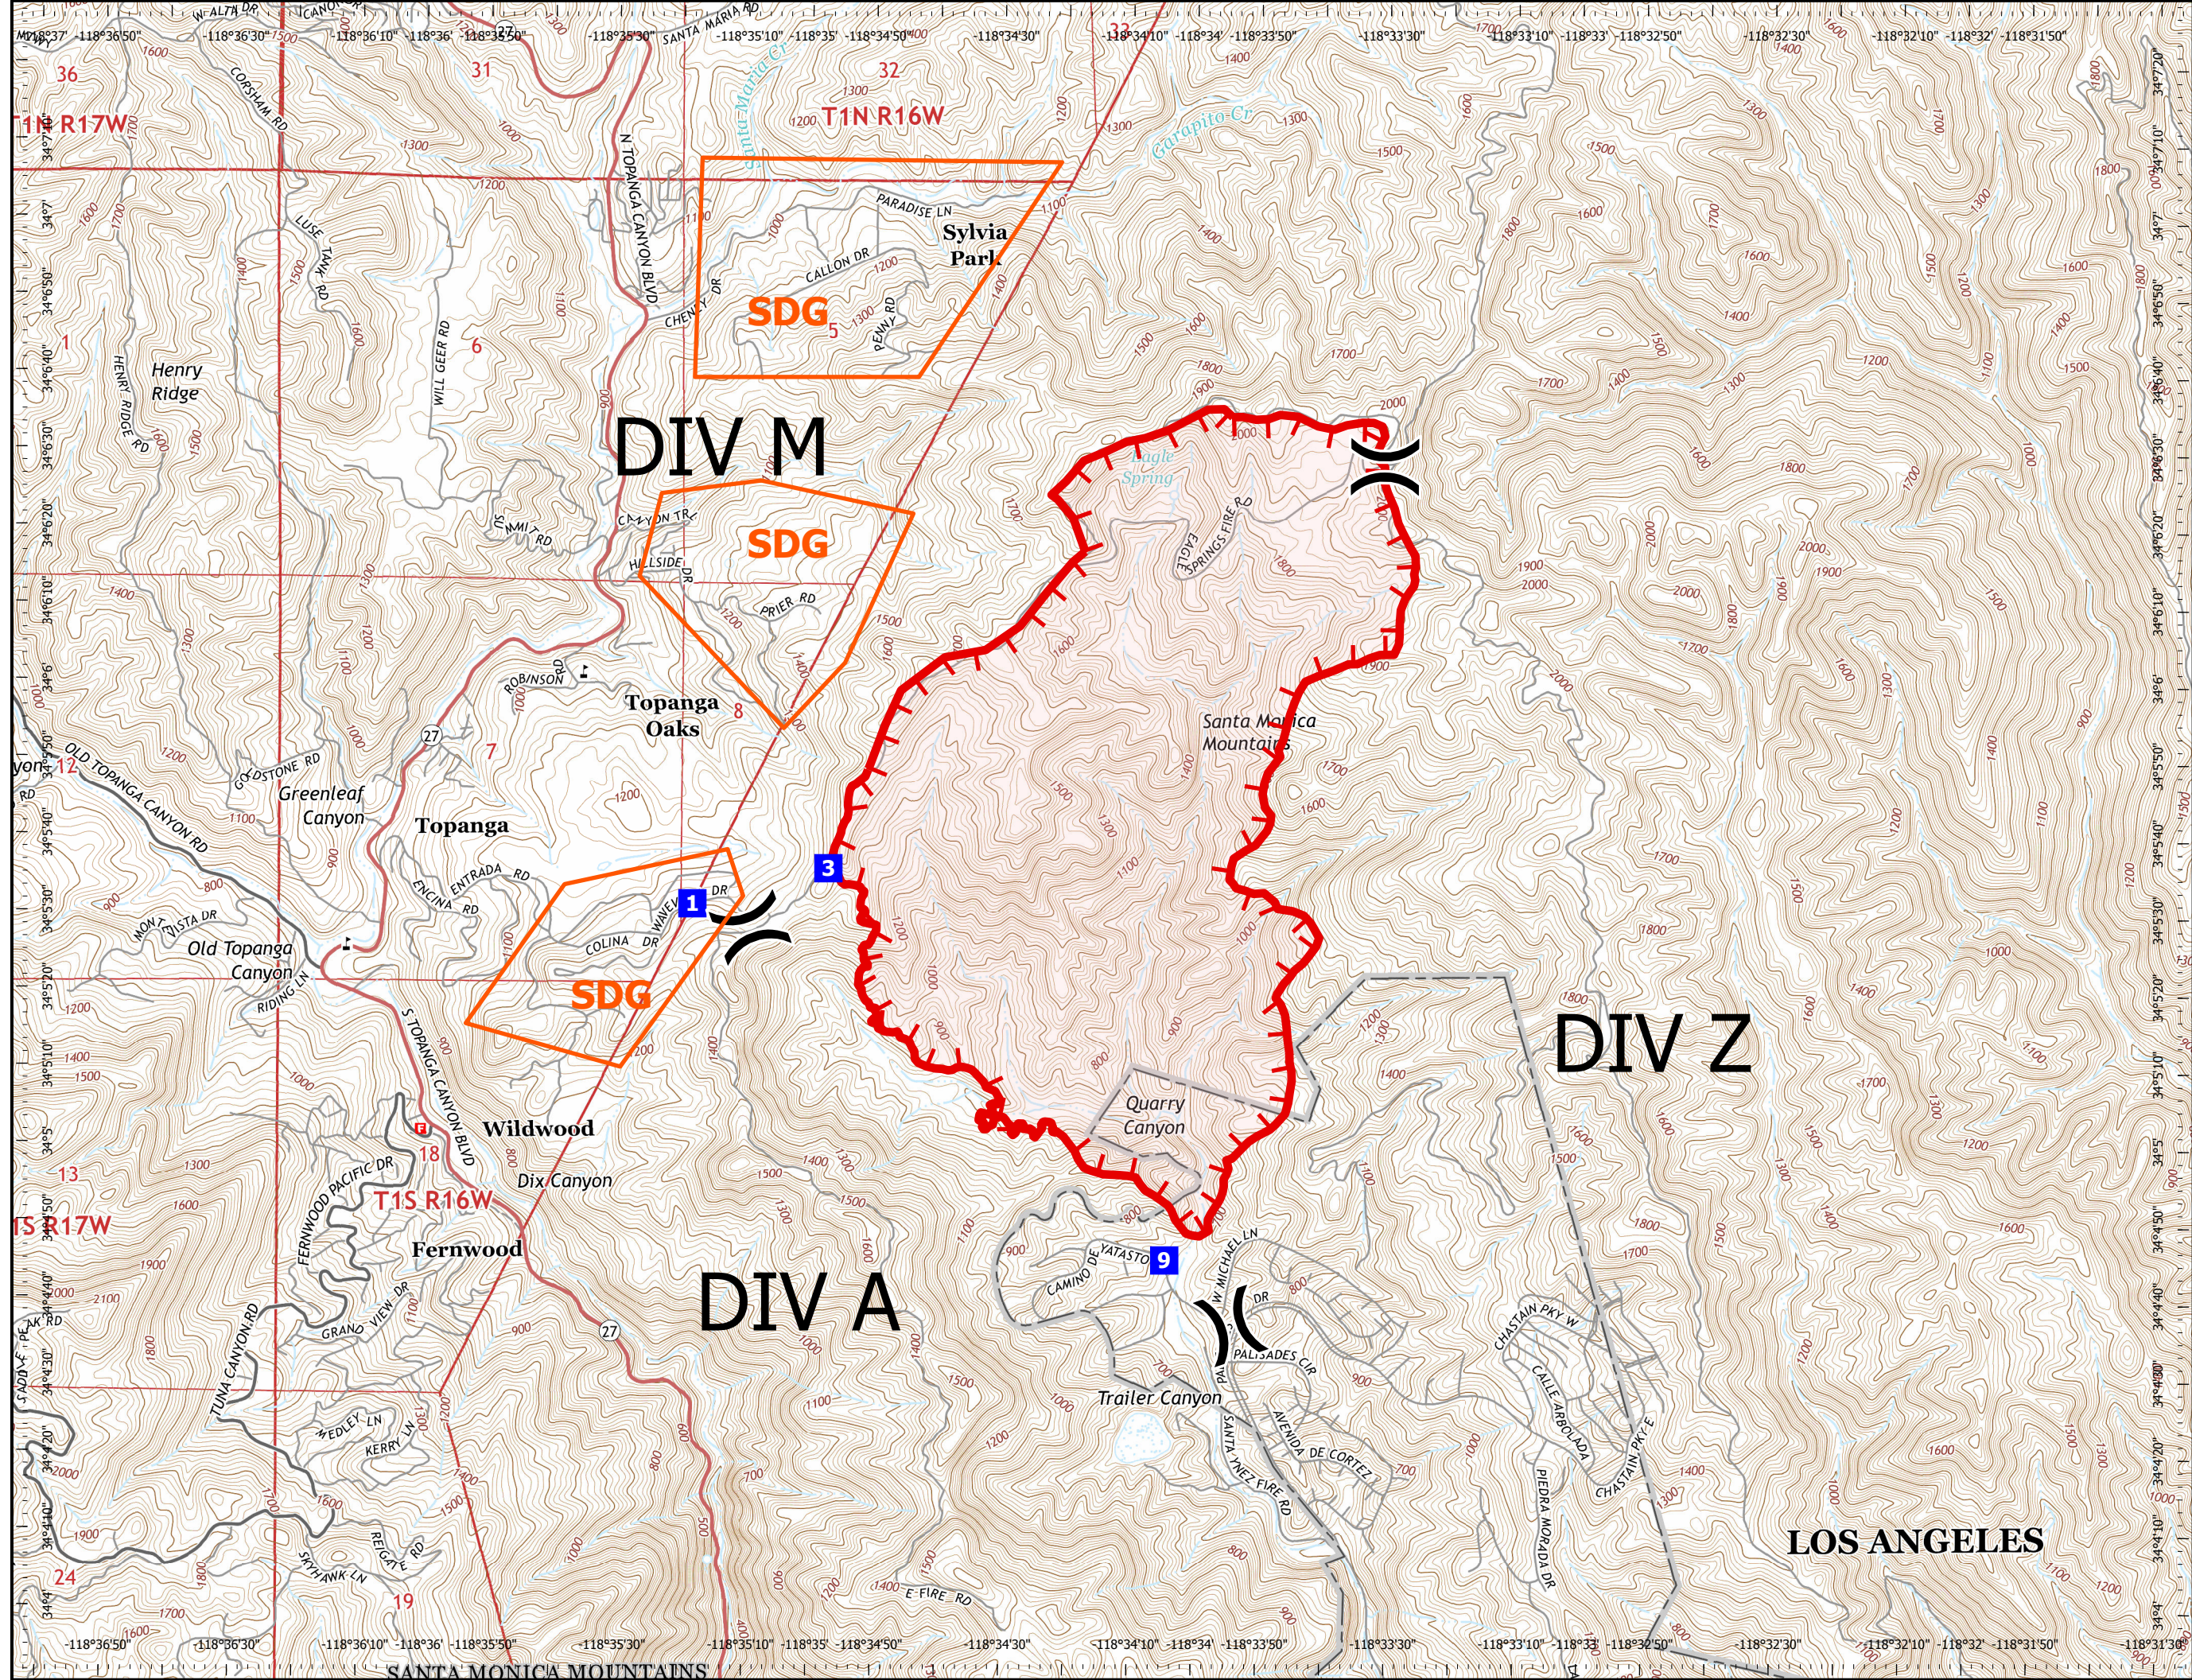

IAP MAP

PALISADES FIRE

CA-LFD-001448

5/17/2021

-  Division Break
-  Drop Point
-  Fire Edge
-  Wildfire Daily Fire Perimeter
-  Structure Defense Group

5/17/2021
0700 hrs

1:24,000

LOS ANGELES