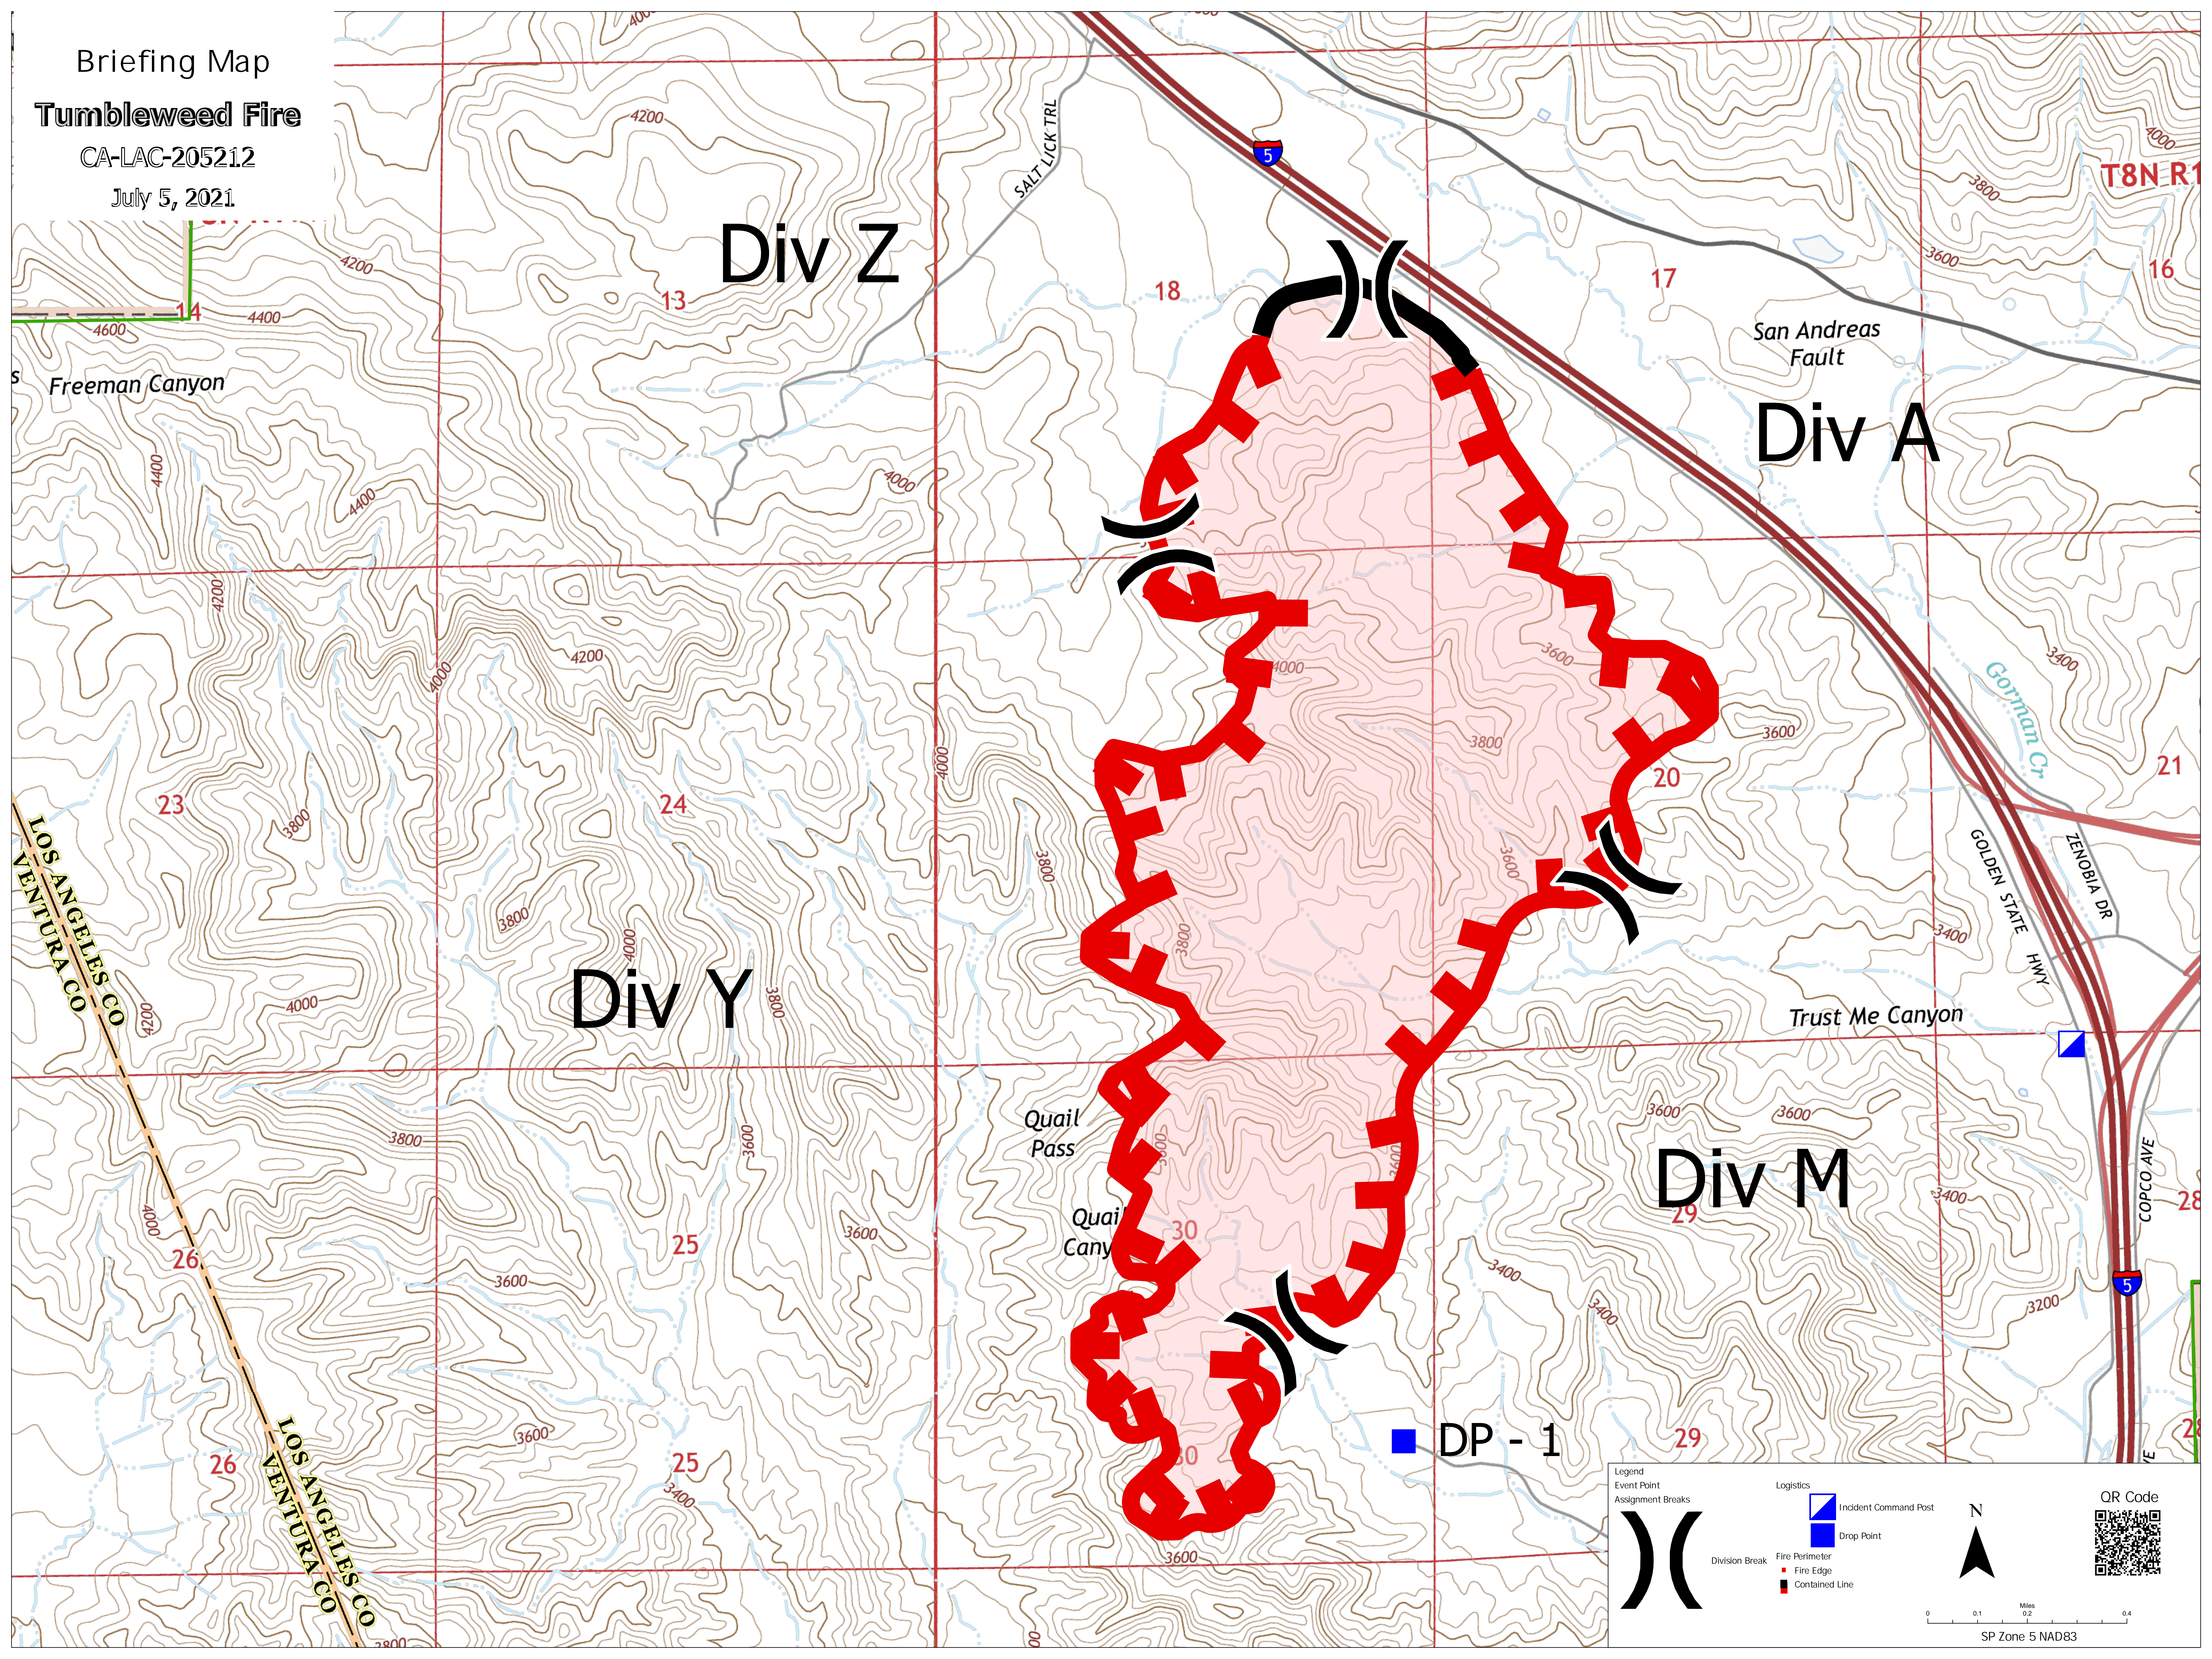

Briefing Map  
**Tumbleweed Fire**  
CA-LAC-205212  
July 5, 2021

Div Z

Div A

Div Y

Div M

DP - 1

Legend

Event Point

Assignment Breaks

Logistics

Incident Command Post

Drop Point

Division Break

Fire Perimeter

Fire Edge

Contained Line

QR Code

0 0.1 0.2 0.4 Miles

SP Zone 5 NAD83