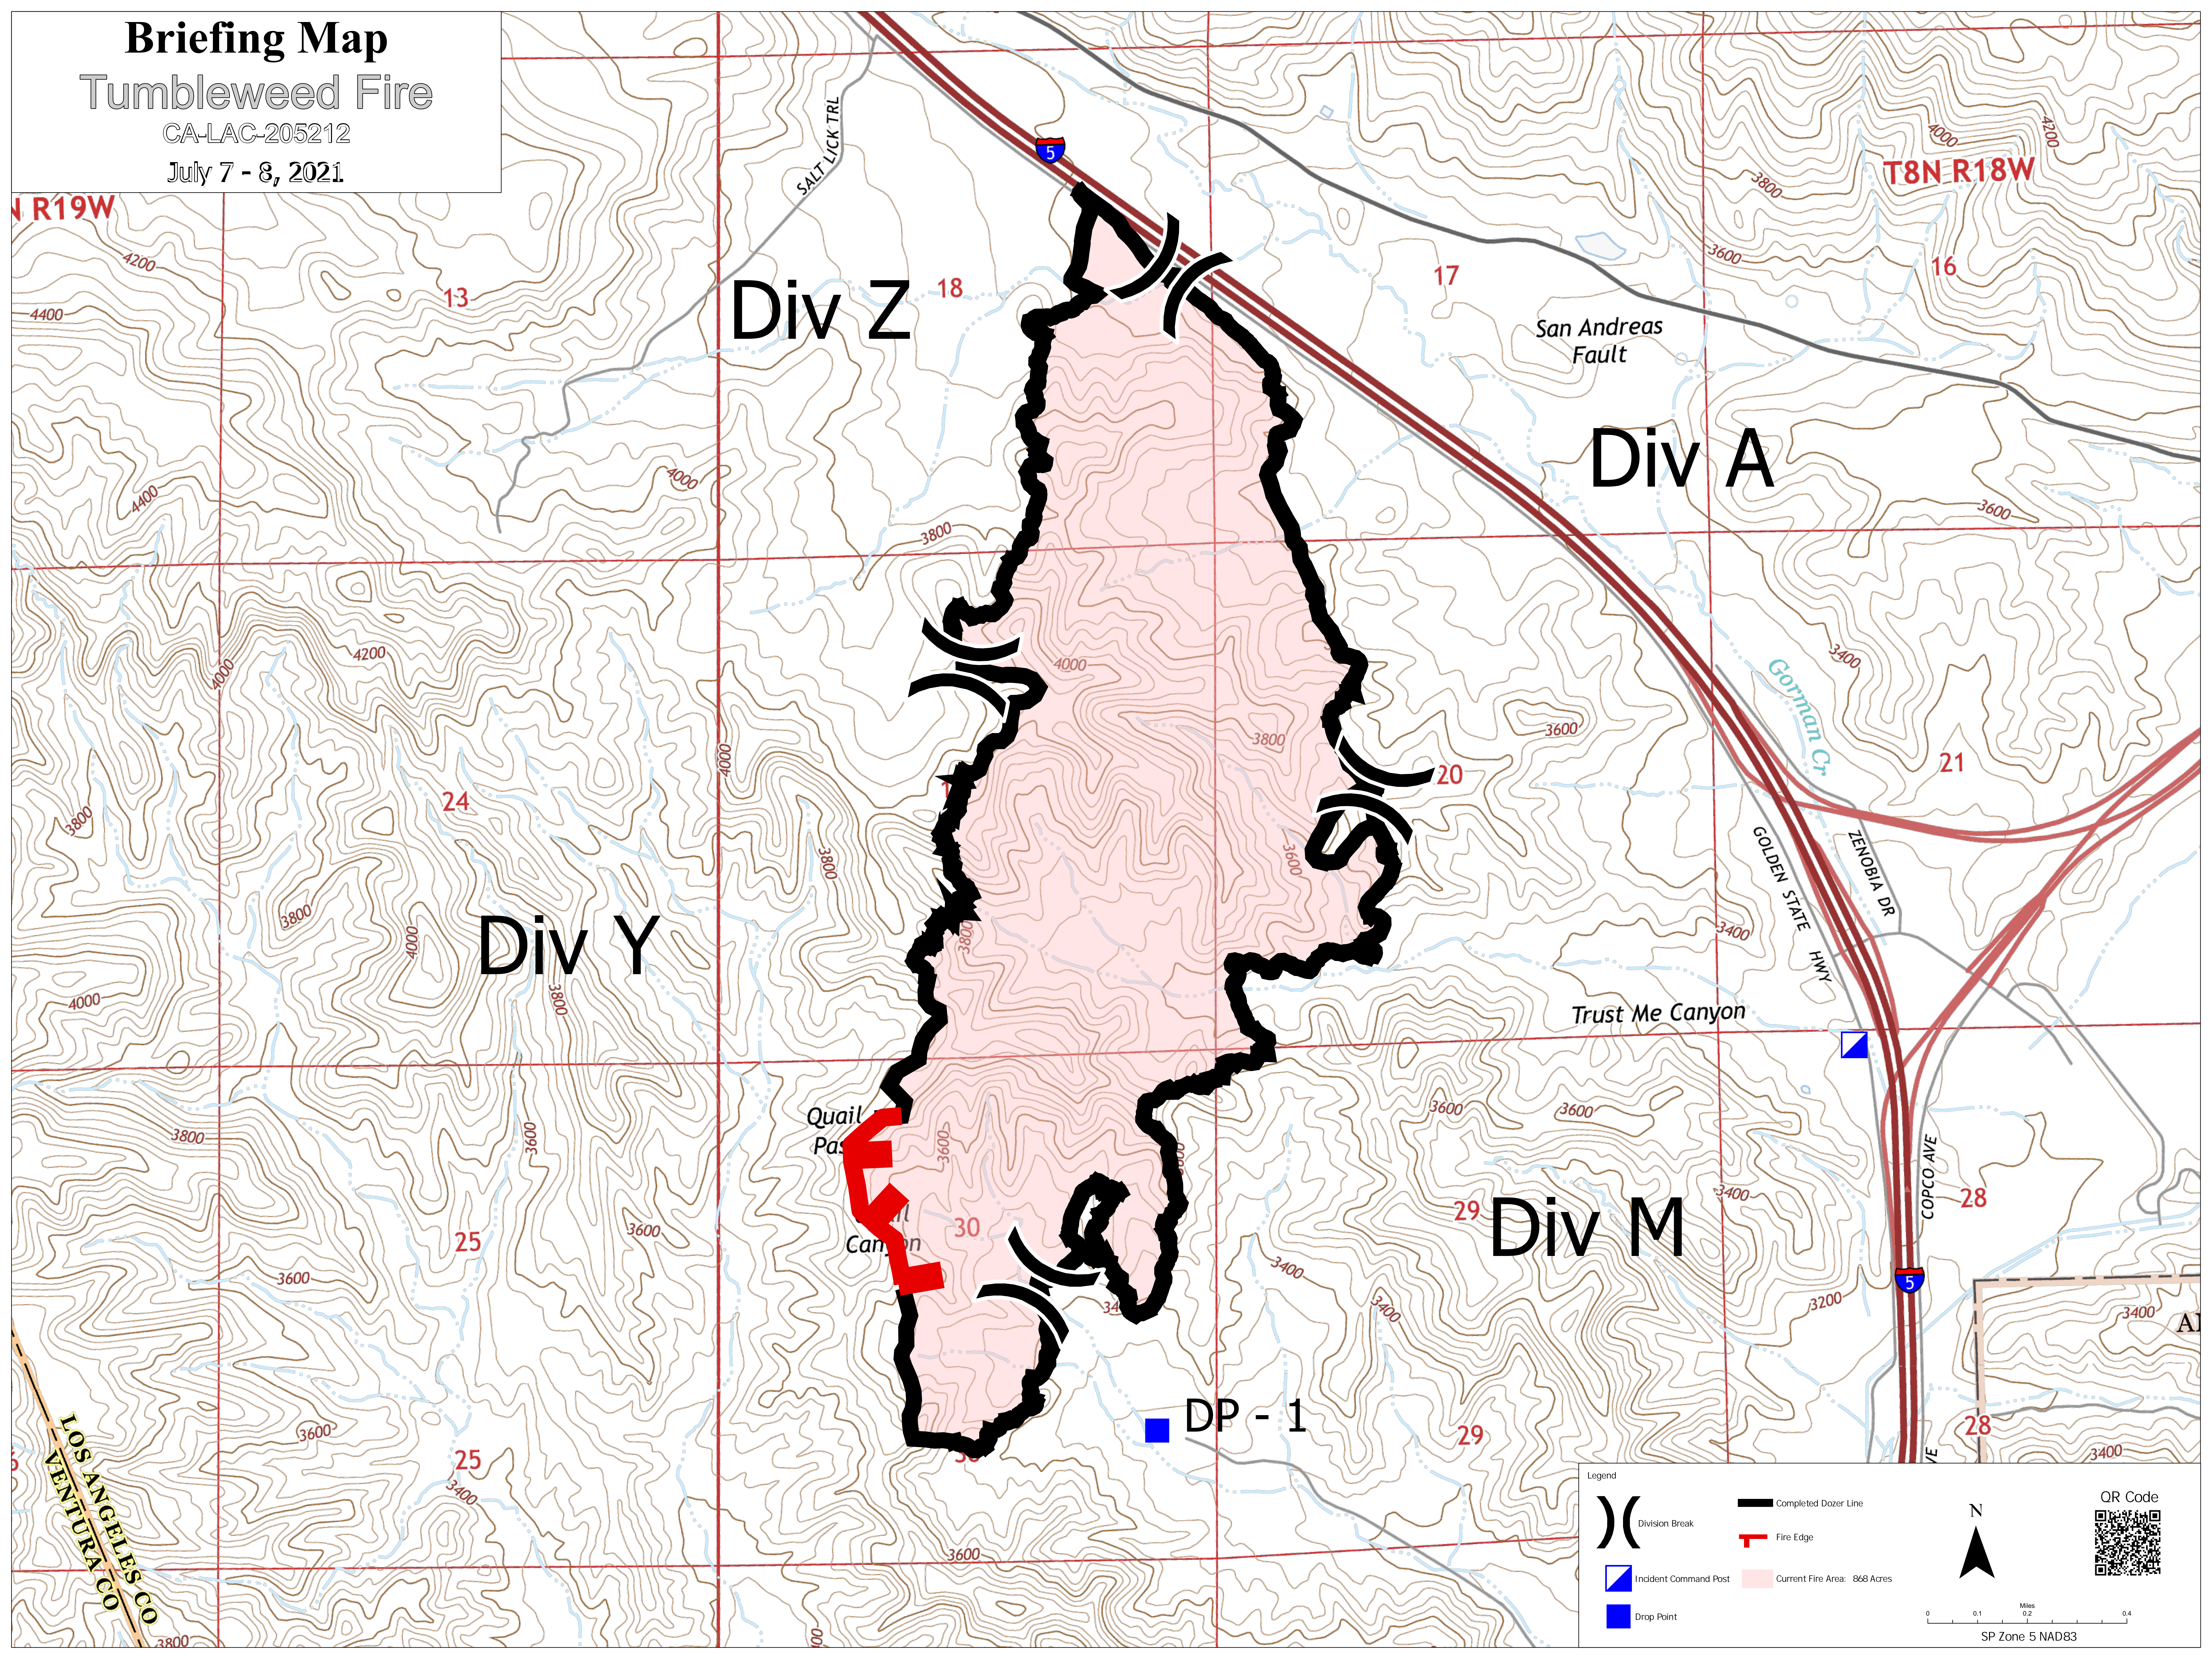

# Briefing Map

## Tumbleweed Fire

CA-LAC-205212  
July 7 - 8, 2021.

Legend

- Division Break
- Completed Dozer Line
- Fire Edge
- Current Fire Area: 868 Acres
- Incident Command Post
- Drop Point

QR Code

Scale: 0 0.1 0.2 0.4 Miles  
SP Zone 5 NAD83