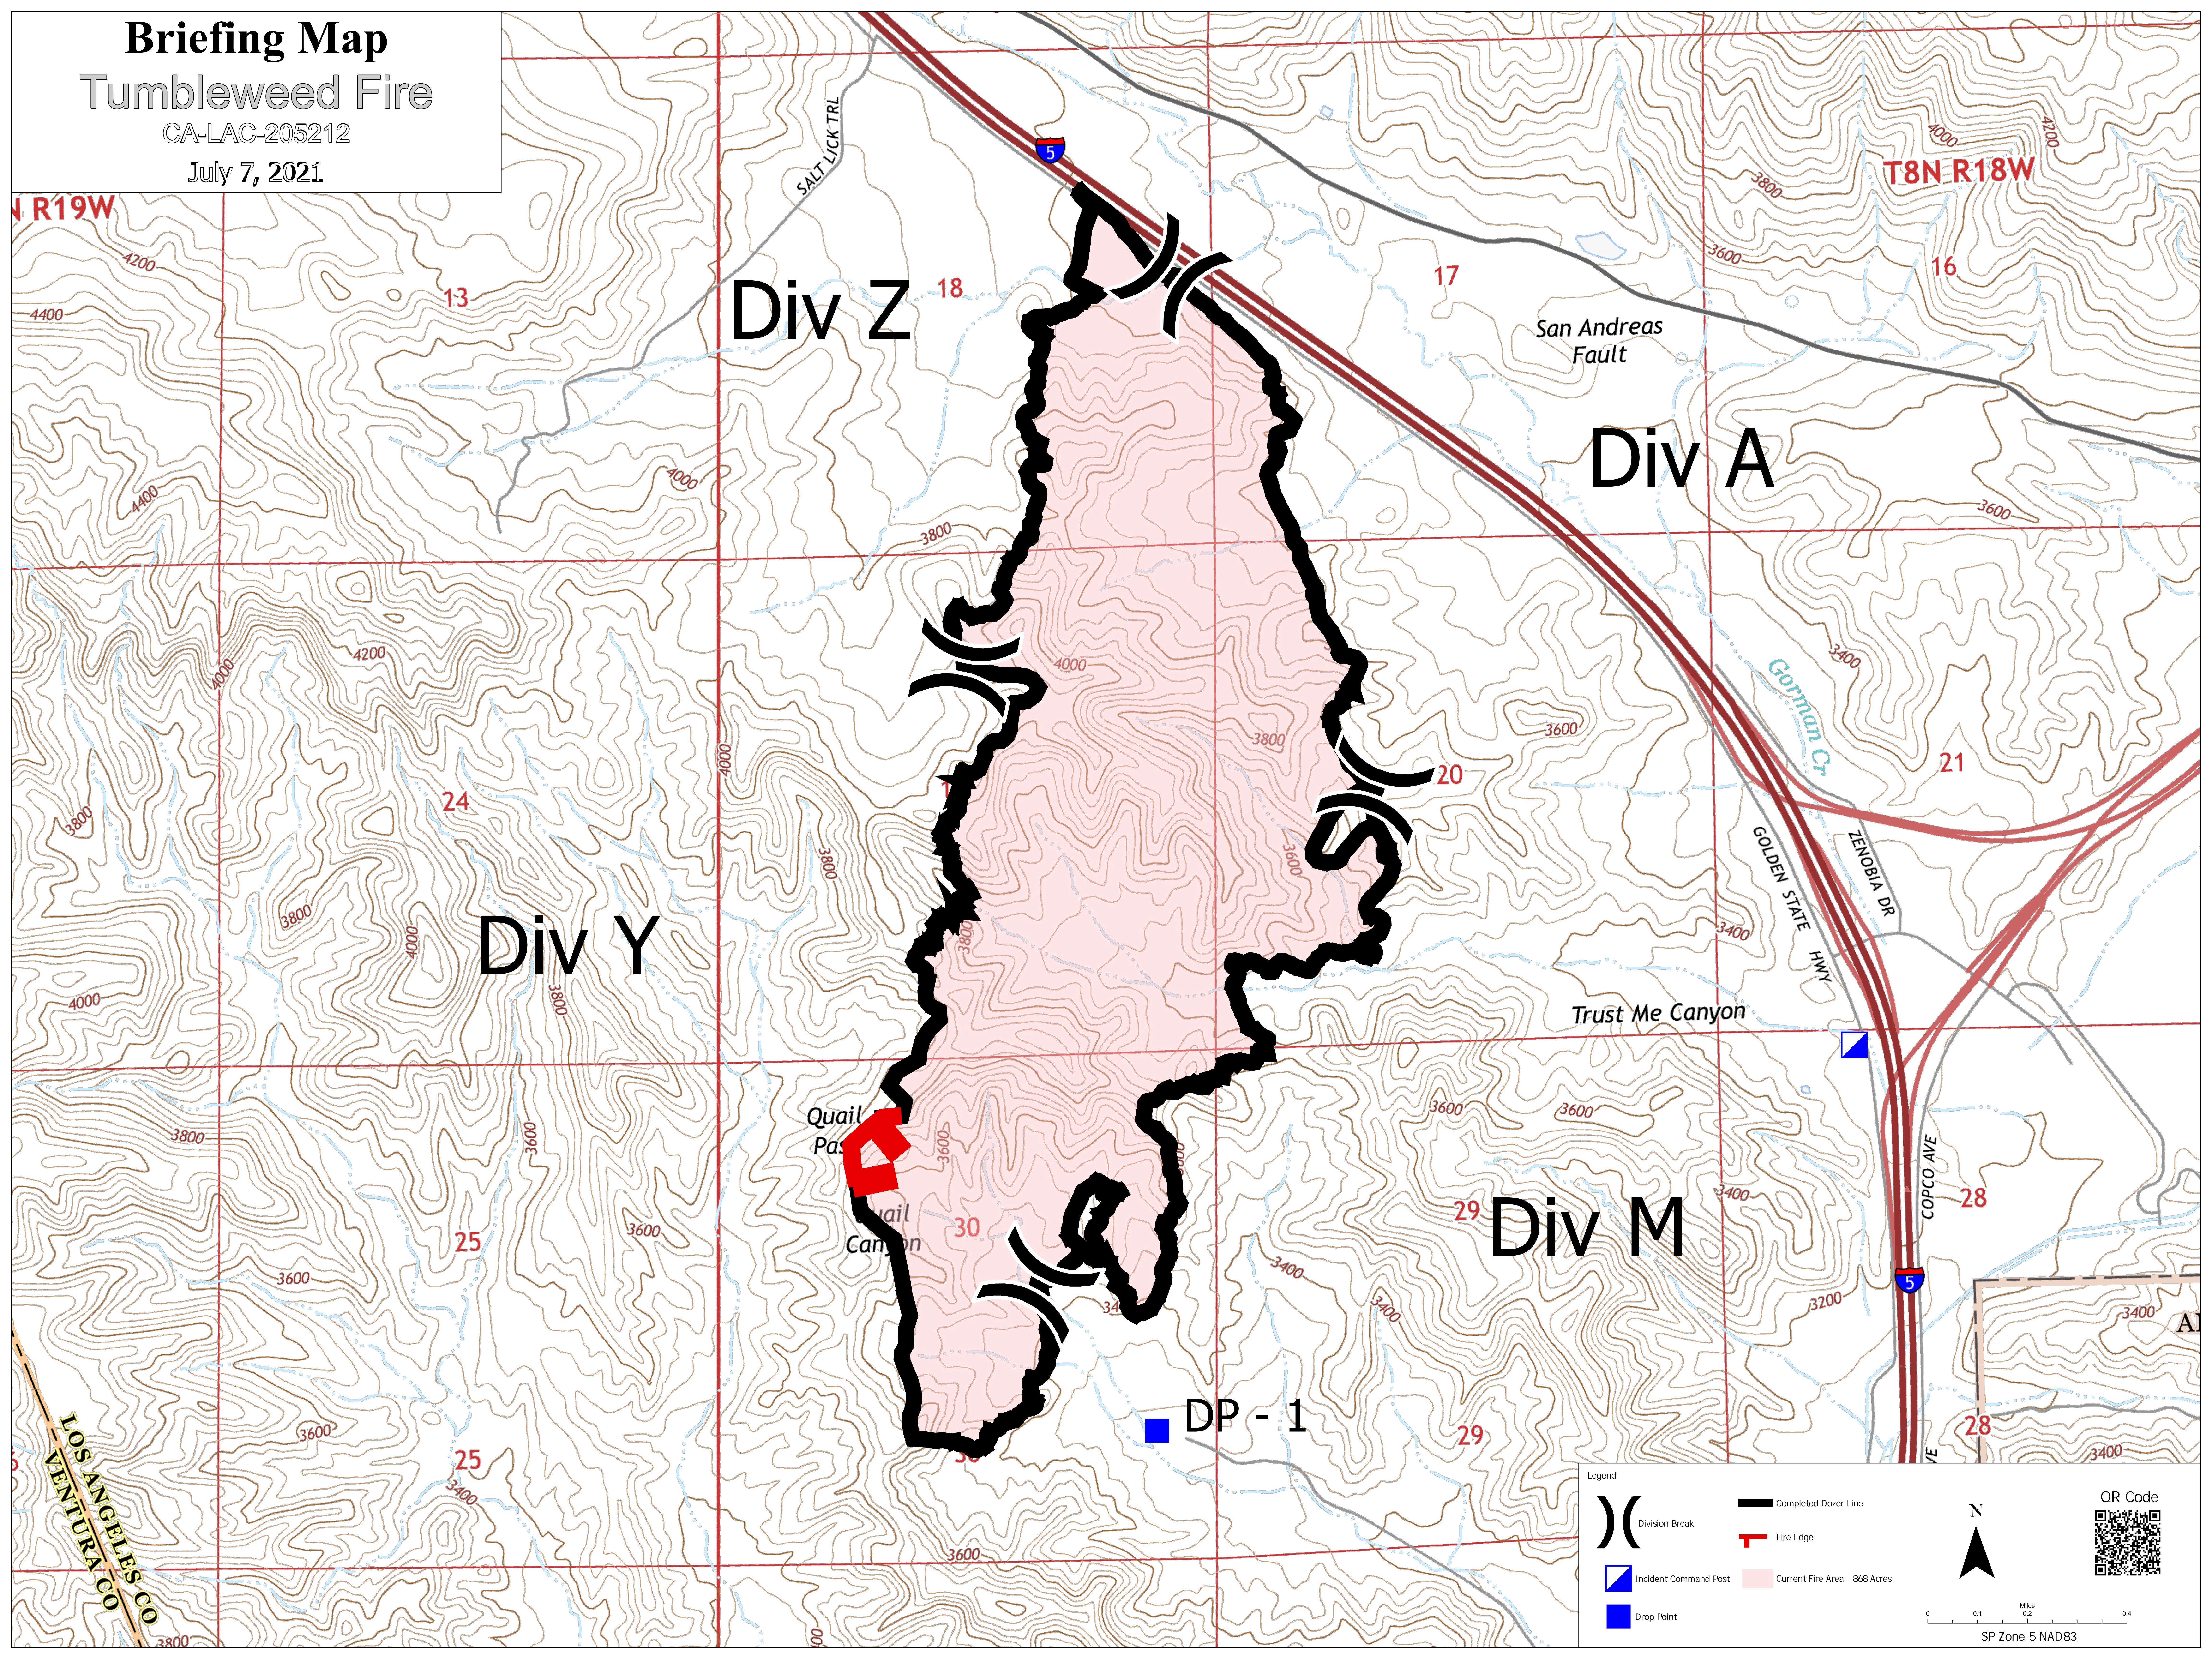

Briefing Map

Tumbleweed Fire

CA-LAC-205212
July 7, 2021.

Div Z

Div A

Div Y

Div M

Quail Pass
Quail Canyon

San Andreas Fault

Gorman Cr.

Trust Me Canyon

DP - 1

Legend

- Division Break
- Completed Dozer Line
- Fire Edge
- Incident Command Post
- Drop Point
- Current Fire Area: 868 Acres

QR Code

Scale: 0 0.1 0.2 0.4 Miles
SP Zone 5 NAD83