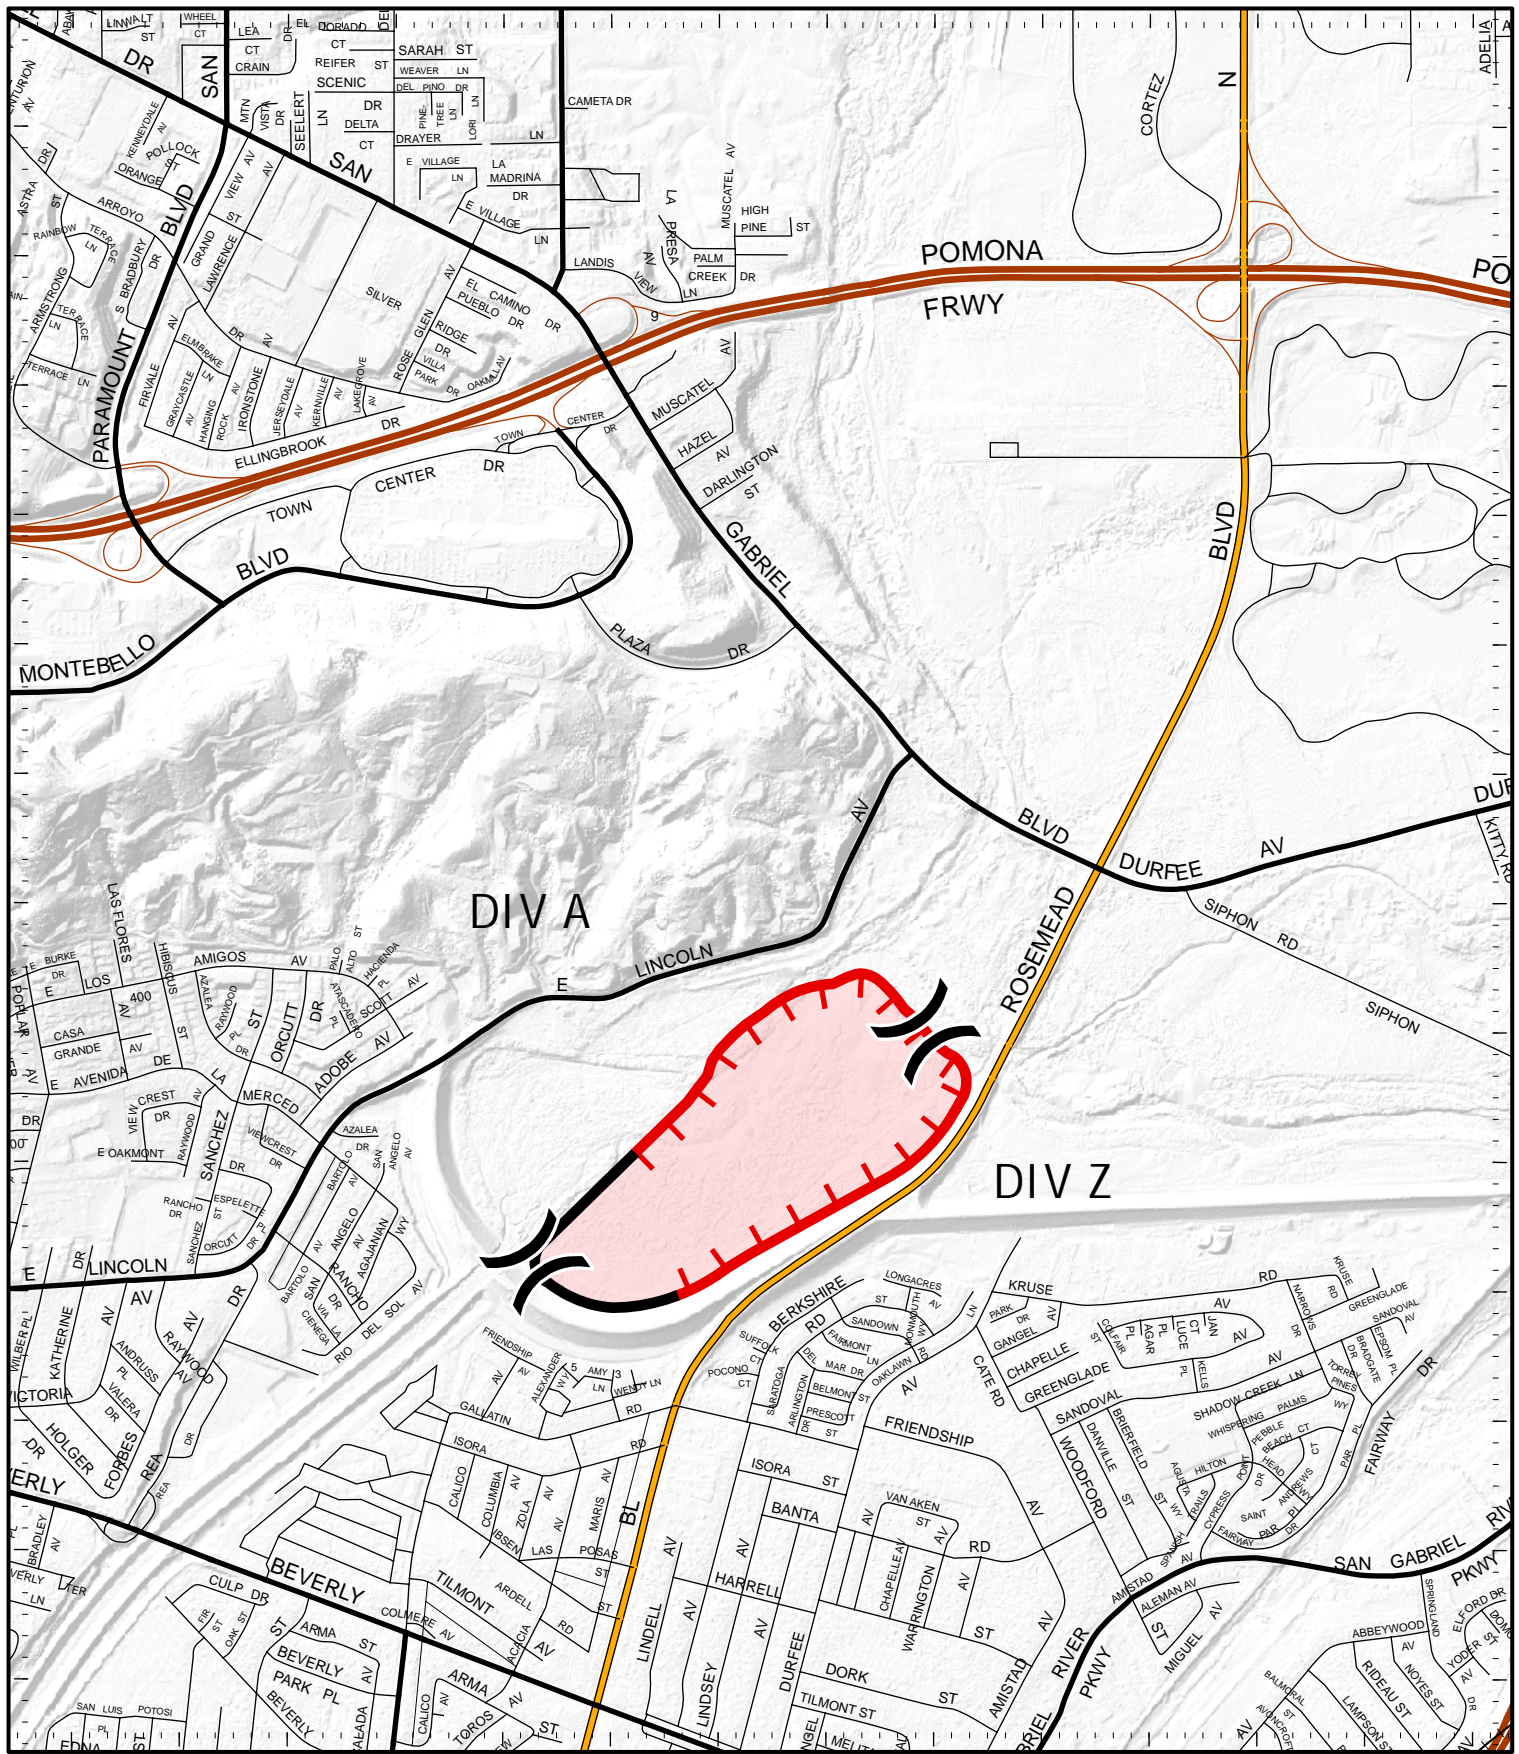

-118°5'40" -118°5'30" -118°5'20" -118°5'10" -118°5' -118°4'50" -118°4'40" -118°4'30" -118°4'20" -118°4'10" -118°4' -118°3'50" -118°3'40" -118°3'30"

34°2'40" 34°2'30" 34°2'20" 34°2'10" 34°2' 34°1'50" 34°1'40" 34°1'30" 34°1'20" 34°1'10" 34°1' 34°0'50" 34°0'40"

-118°5'40" -118°5'30" -118°5'20" -118°5'10" -118°5' -118°4'50" -118°4'40" -118°4'30" -118°4'20" -118°4'10" -118°4' -118°3'50" -118°3'40" -118°3'30"

- Legend**
-  Fire Edge
 -  Contained Line
 -  Division Break

Rosemead Fire
CA-LAC-304207
Sept 25, 2021