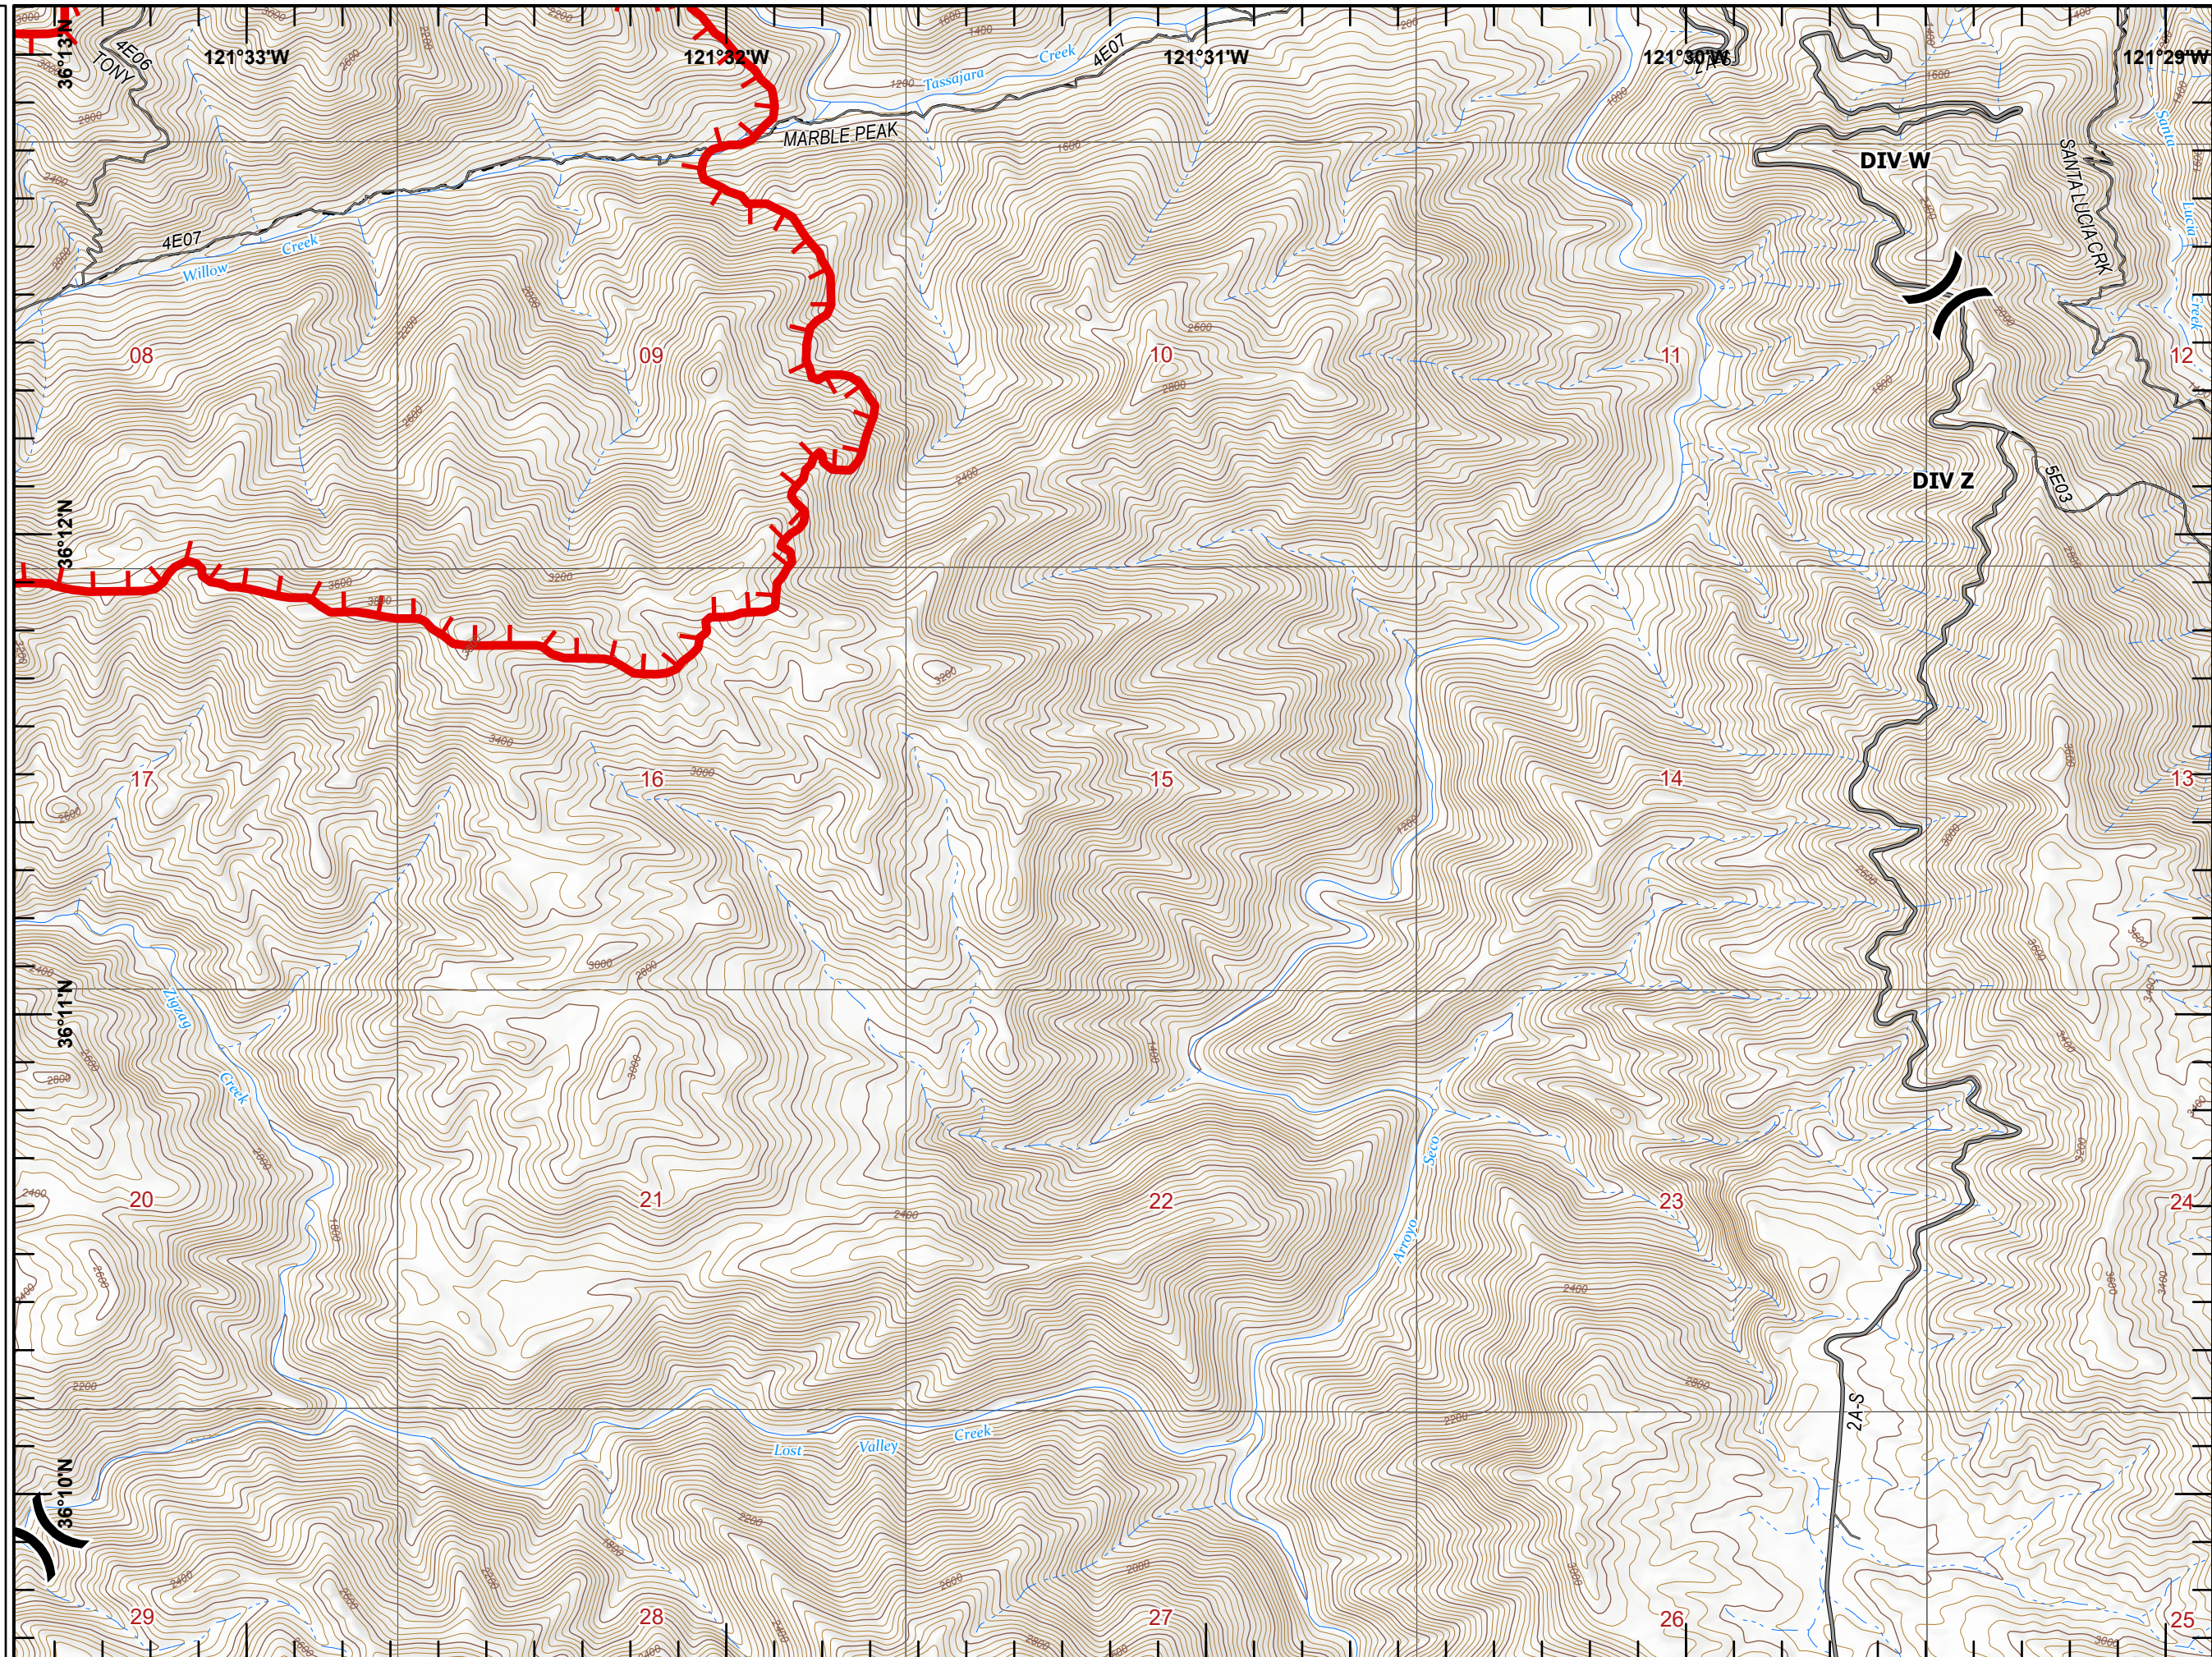

Last Updated
06/20/2021
01:44

IAP Willow

CA-LPF-001493
6/20/2021
Page 2 of 5
A1

- () Division Break
- ▬ Fire Edge

0 1/4 1/2 Miles
1:24,000
Last Updated 06/20/2021 01:45

IAP Willow

CA-LPF-001493
6/20/2021
Page 3 of 5
A2

Fire Edge

1:24,000

Last Updated
06/20/2021
01:45

IAP Willow

CA-LPF-001493
6/20/2021
Page 4 of 5
B1

- () Division Break
- ▬ Fire Edge

1:24,000

Last Updated
06/20/2021
01:45

IAP Willow

CA-LPF-001493
6/20/2021
Page 5 of 5
B2

- () Division Break
- ▬ Fire Edge

Miles
0 1/4 1/2

1:24,000

Last Updated
06/20/2021
01:45