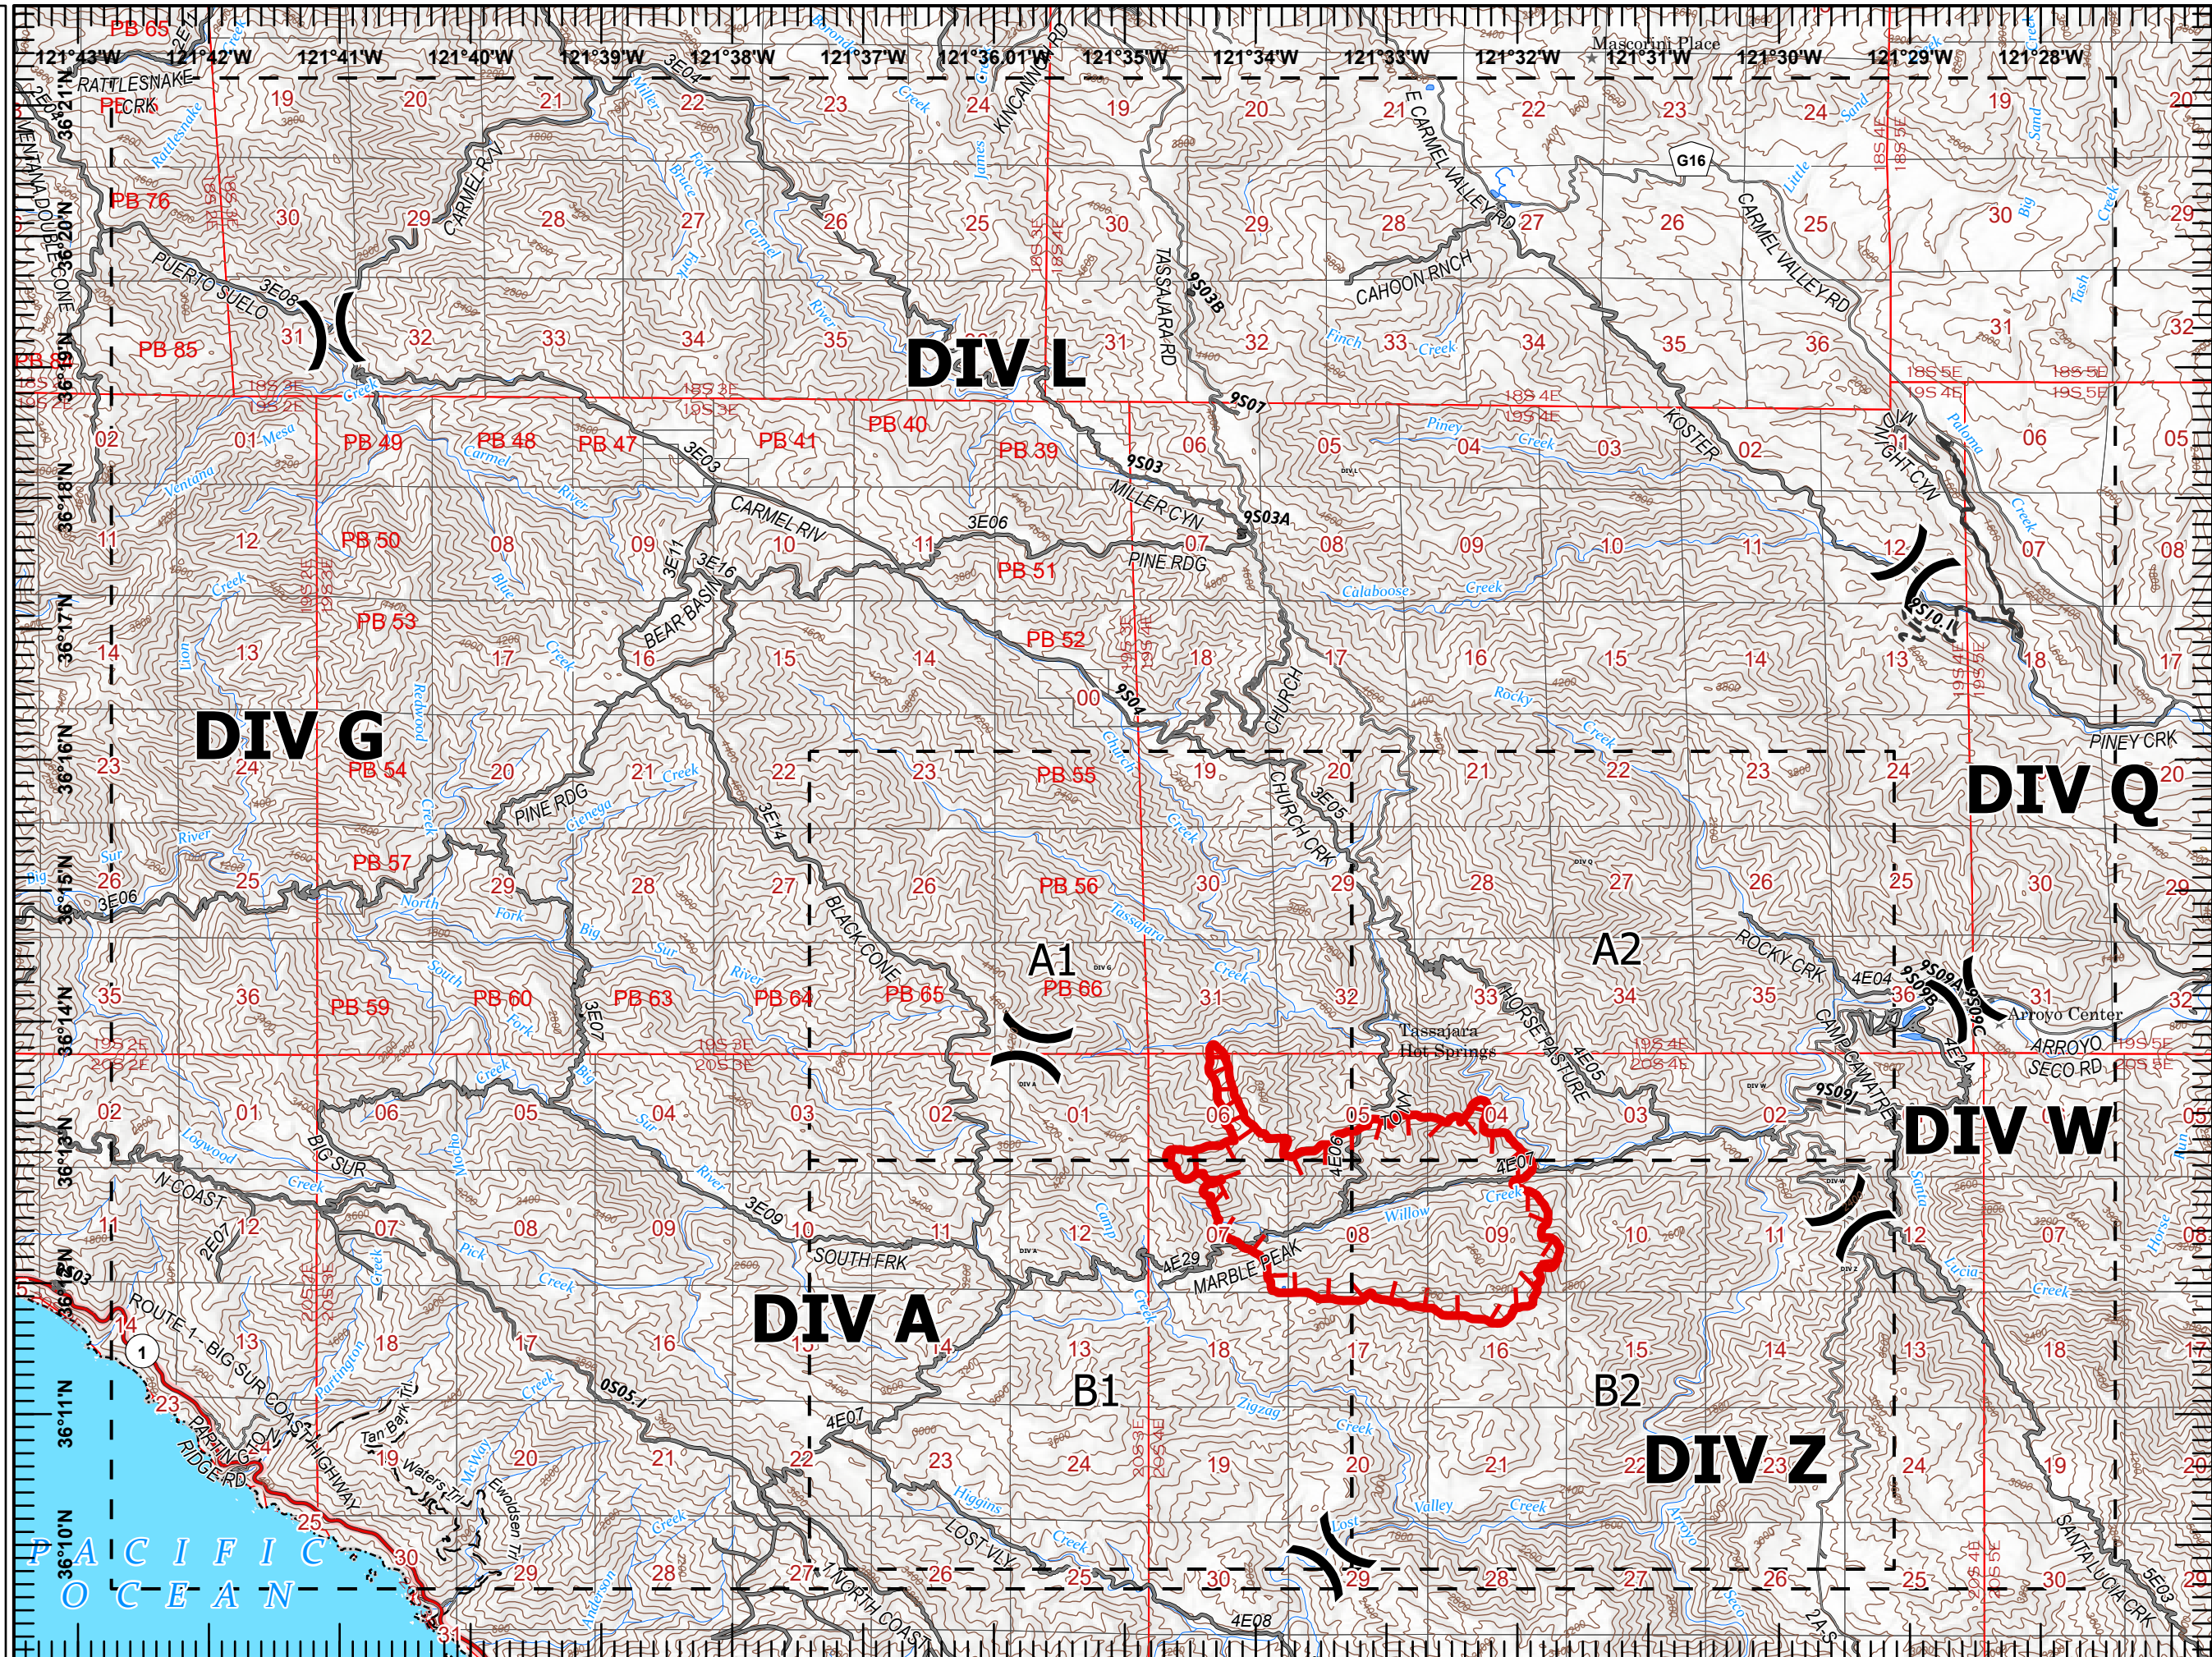

IAP Willow

CA-LPF-001493

6/20/2021

Page 1 of 5

Overview

() Division Break

— Fire Edge

1:88,000

Last Updated
06/20/2021
01:44

IAP Willow

CA-LPF-001493
6/20/2021
Page 2 of 5
A1

- () Division Break
- ▬ Fire Edge

0 1/4 1/2 Miles
1:24,000
Last Updated 06/20/2021 01:45

IAP Willow

CA-LPF-001493
6/20/2021
Page 3 of 5
A2

Fire Edge

1:24,000

Last Updated
06/20/2021
01:45

IAP Willow

CA-LPF-001493
6/20/2021
Page 4 of 5
B1

- () Division Break
- ▬ Fire Edge

1:24,000

Last Updated
06/20/2021
01:45

IAP Willow

CA-LPF-001493
6/20/2021
Page 5 of 5
B2

- () Division Break
- ▬ Fire Edge

Miles
0 1/4 1/2

1:24,000

Last Updated
06/20/2021
01:45