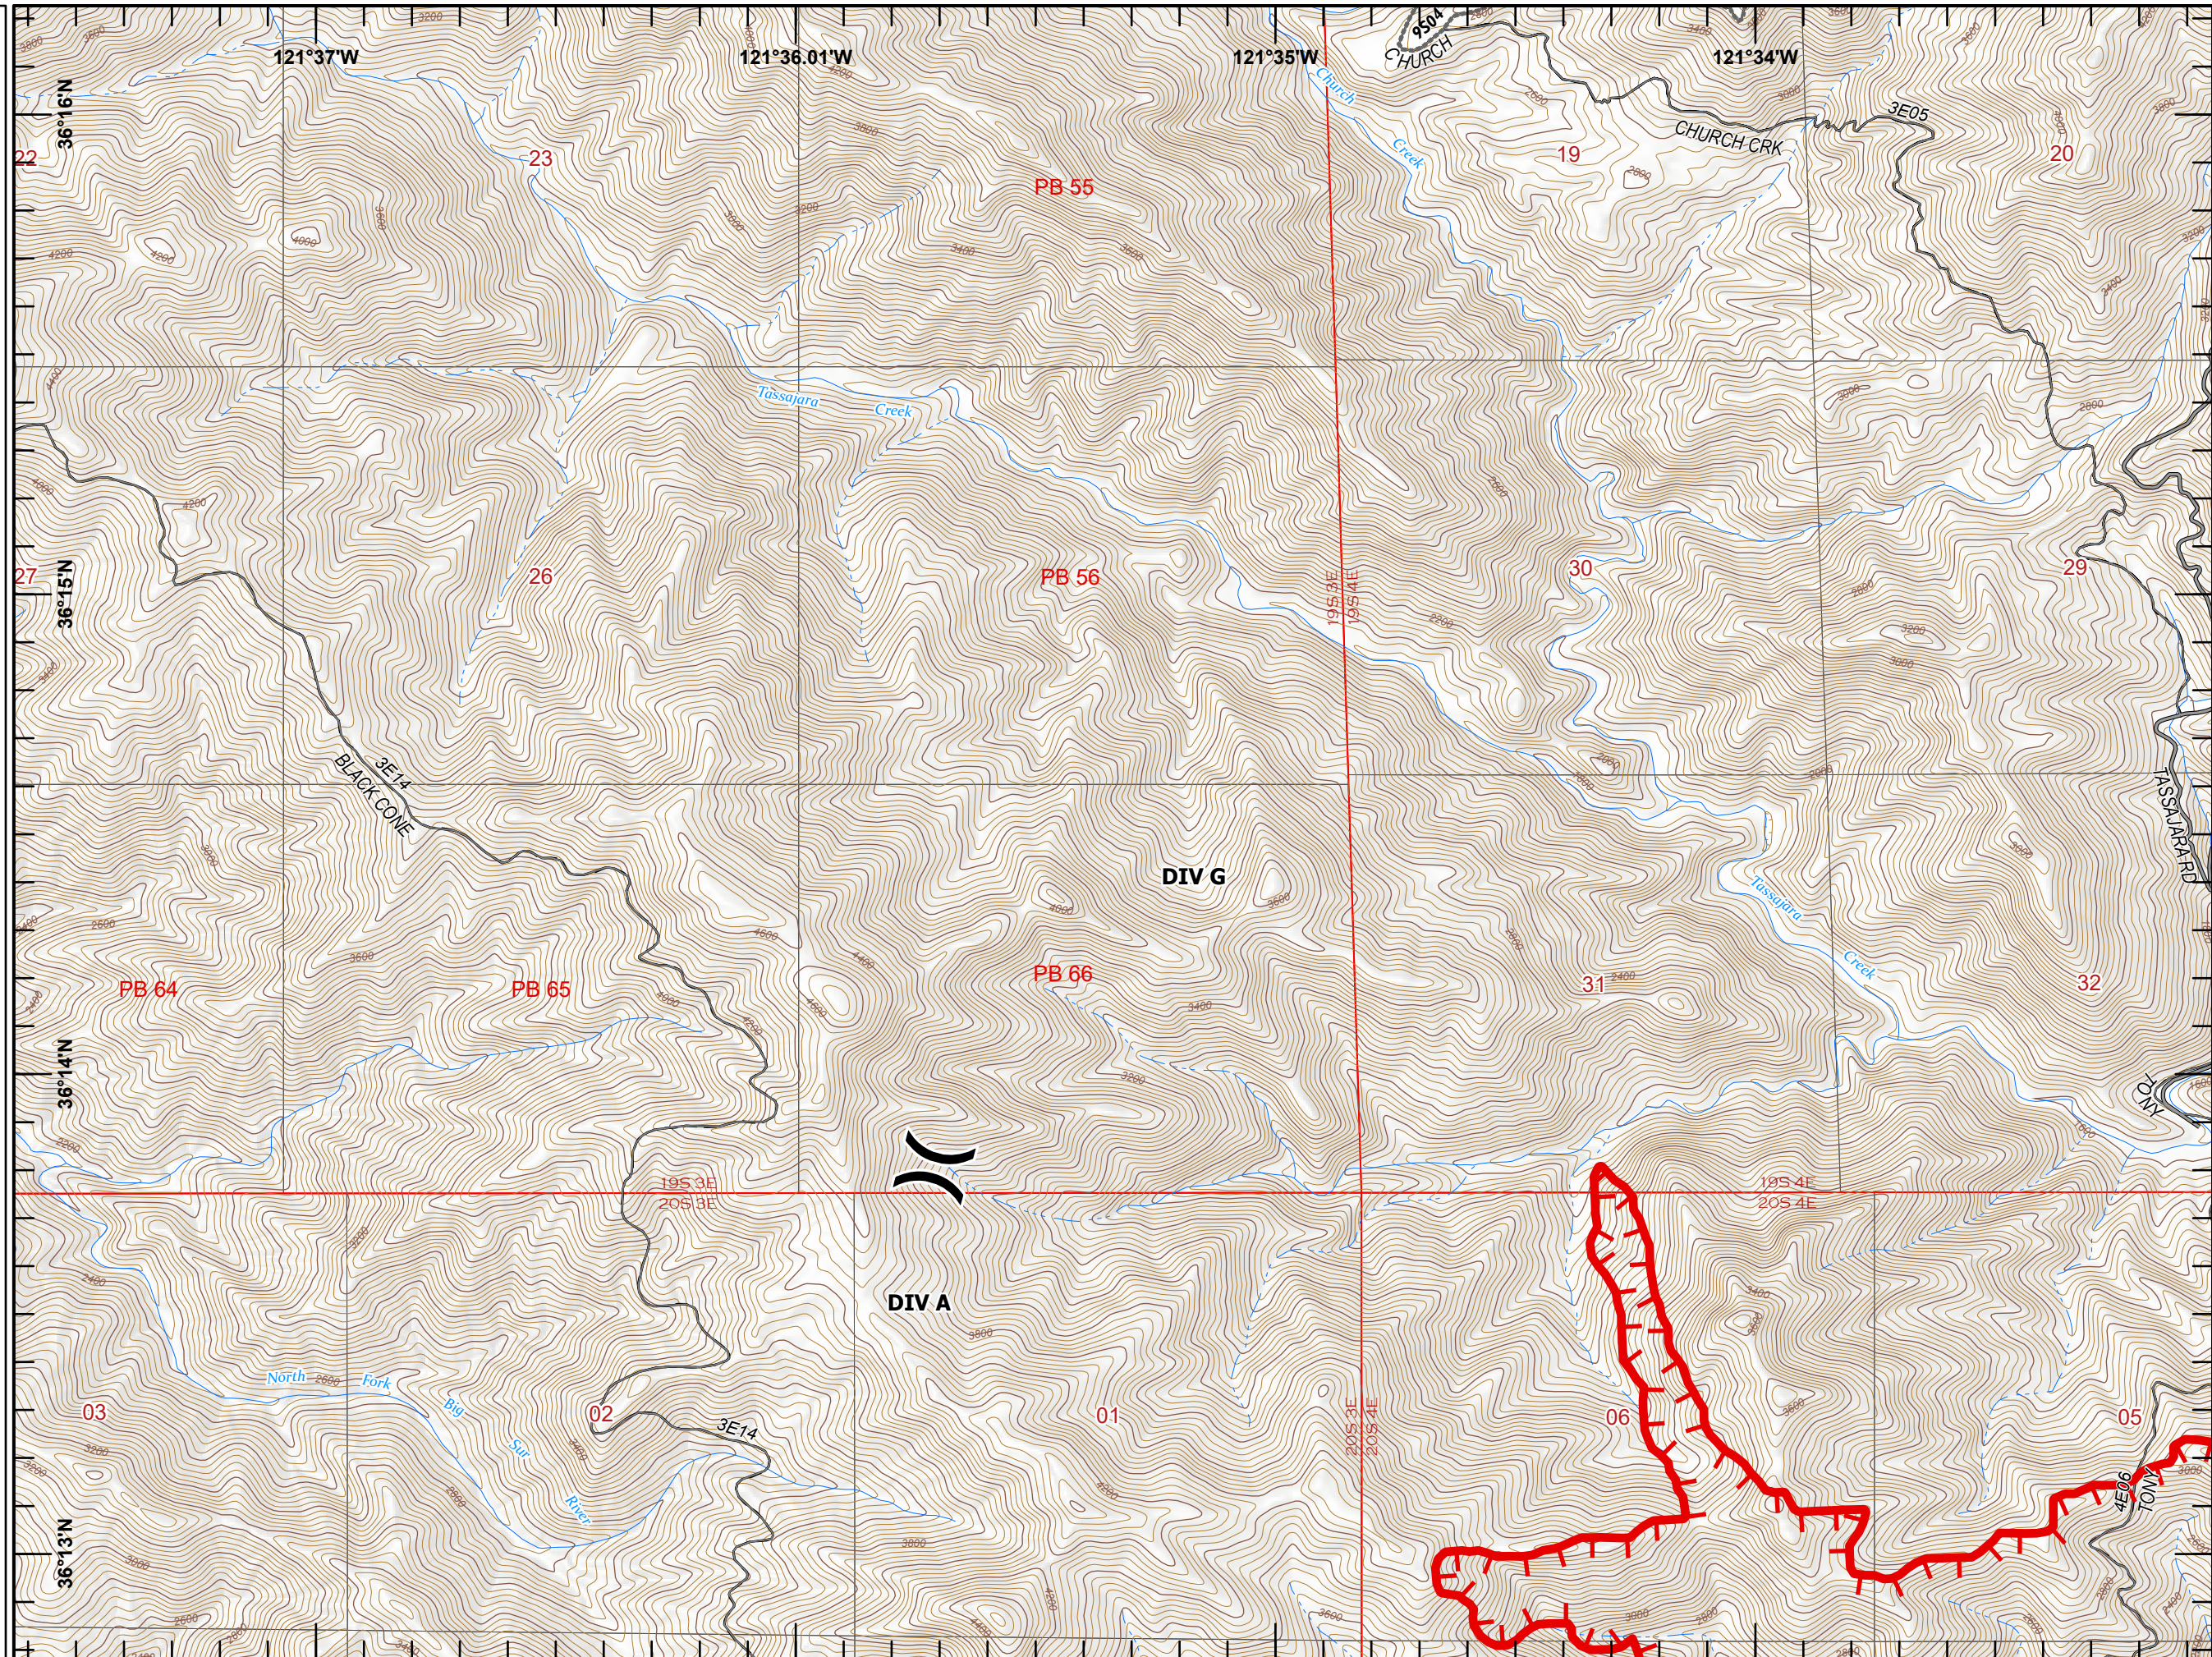

IAP Willow

CA-LPF-001493

6/20/2021

Page 1 of 5

Overview

() Division Break

— Fire Edge

1:88,000

Last Updated
06/20/2021
01:44

IAP Willow

CA-LPF-001493
6/20/2021
Page 2 of 5
A1

- () Division Break
- ▬ Fire Edge

0 1/4 1/2 Miles
1:24,000
Last Updated 06/20/2021 01:45

IAP Willow

CA-LPF-001493
6/20/2021
Page 3 of 5
A2

Fire Edge

1:24,000

Last Updated
06/20/2021
01:45

IAP Willow

CA-LPF-001493
6/20/2021
Page 4 of 5
B1

- () Division Break
- ▬ Fire Edge

1:24,000

Last Updated
06/20/2021
01:45

IAP Willow

CA-LPF-001493
6/20/2021
Page 5 of 5
B2

- () Division Break
- ▬ Fire Edge

Miles
0 1/4 1/2

1:24,000

Last Updated
06/20/2021
01:45