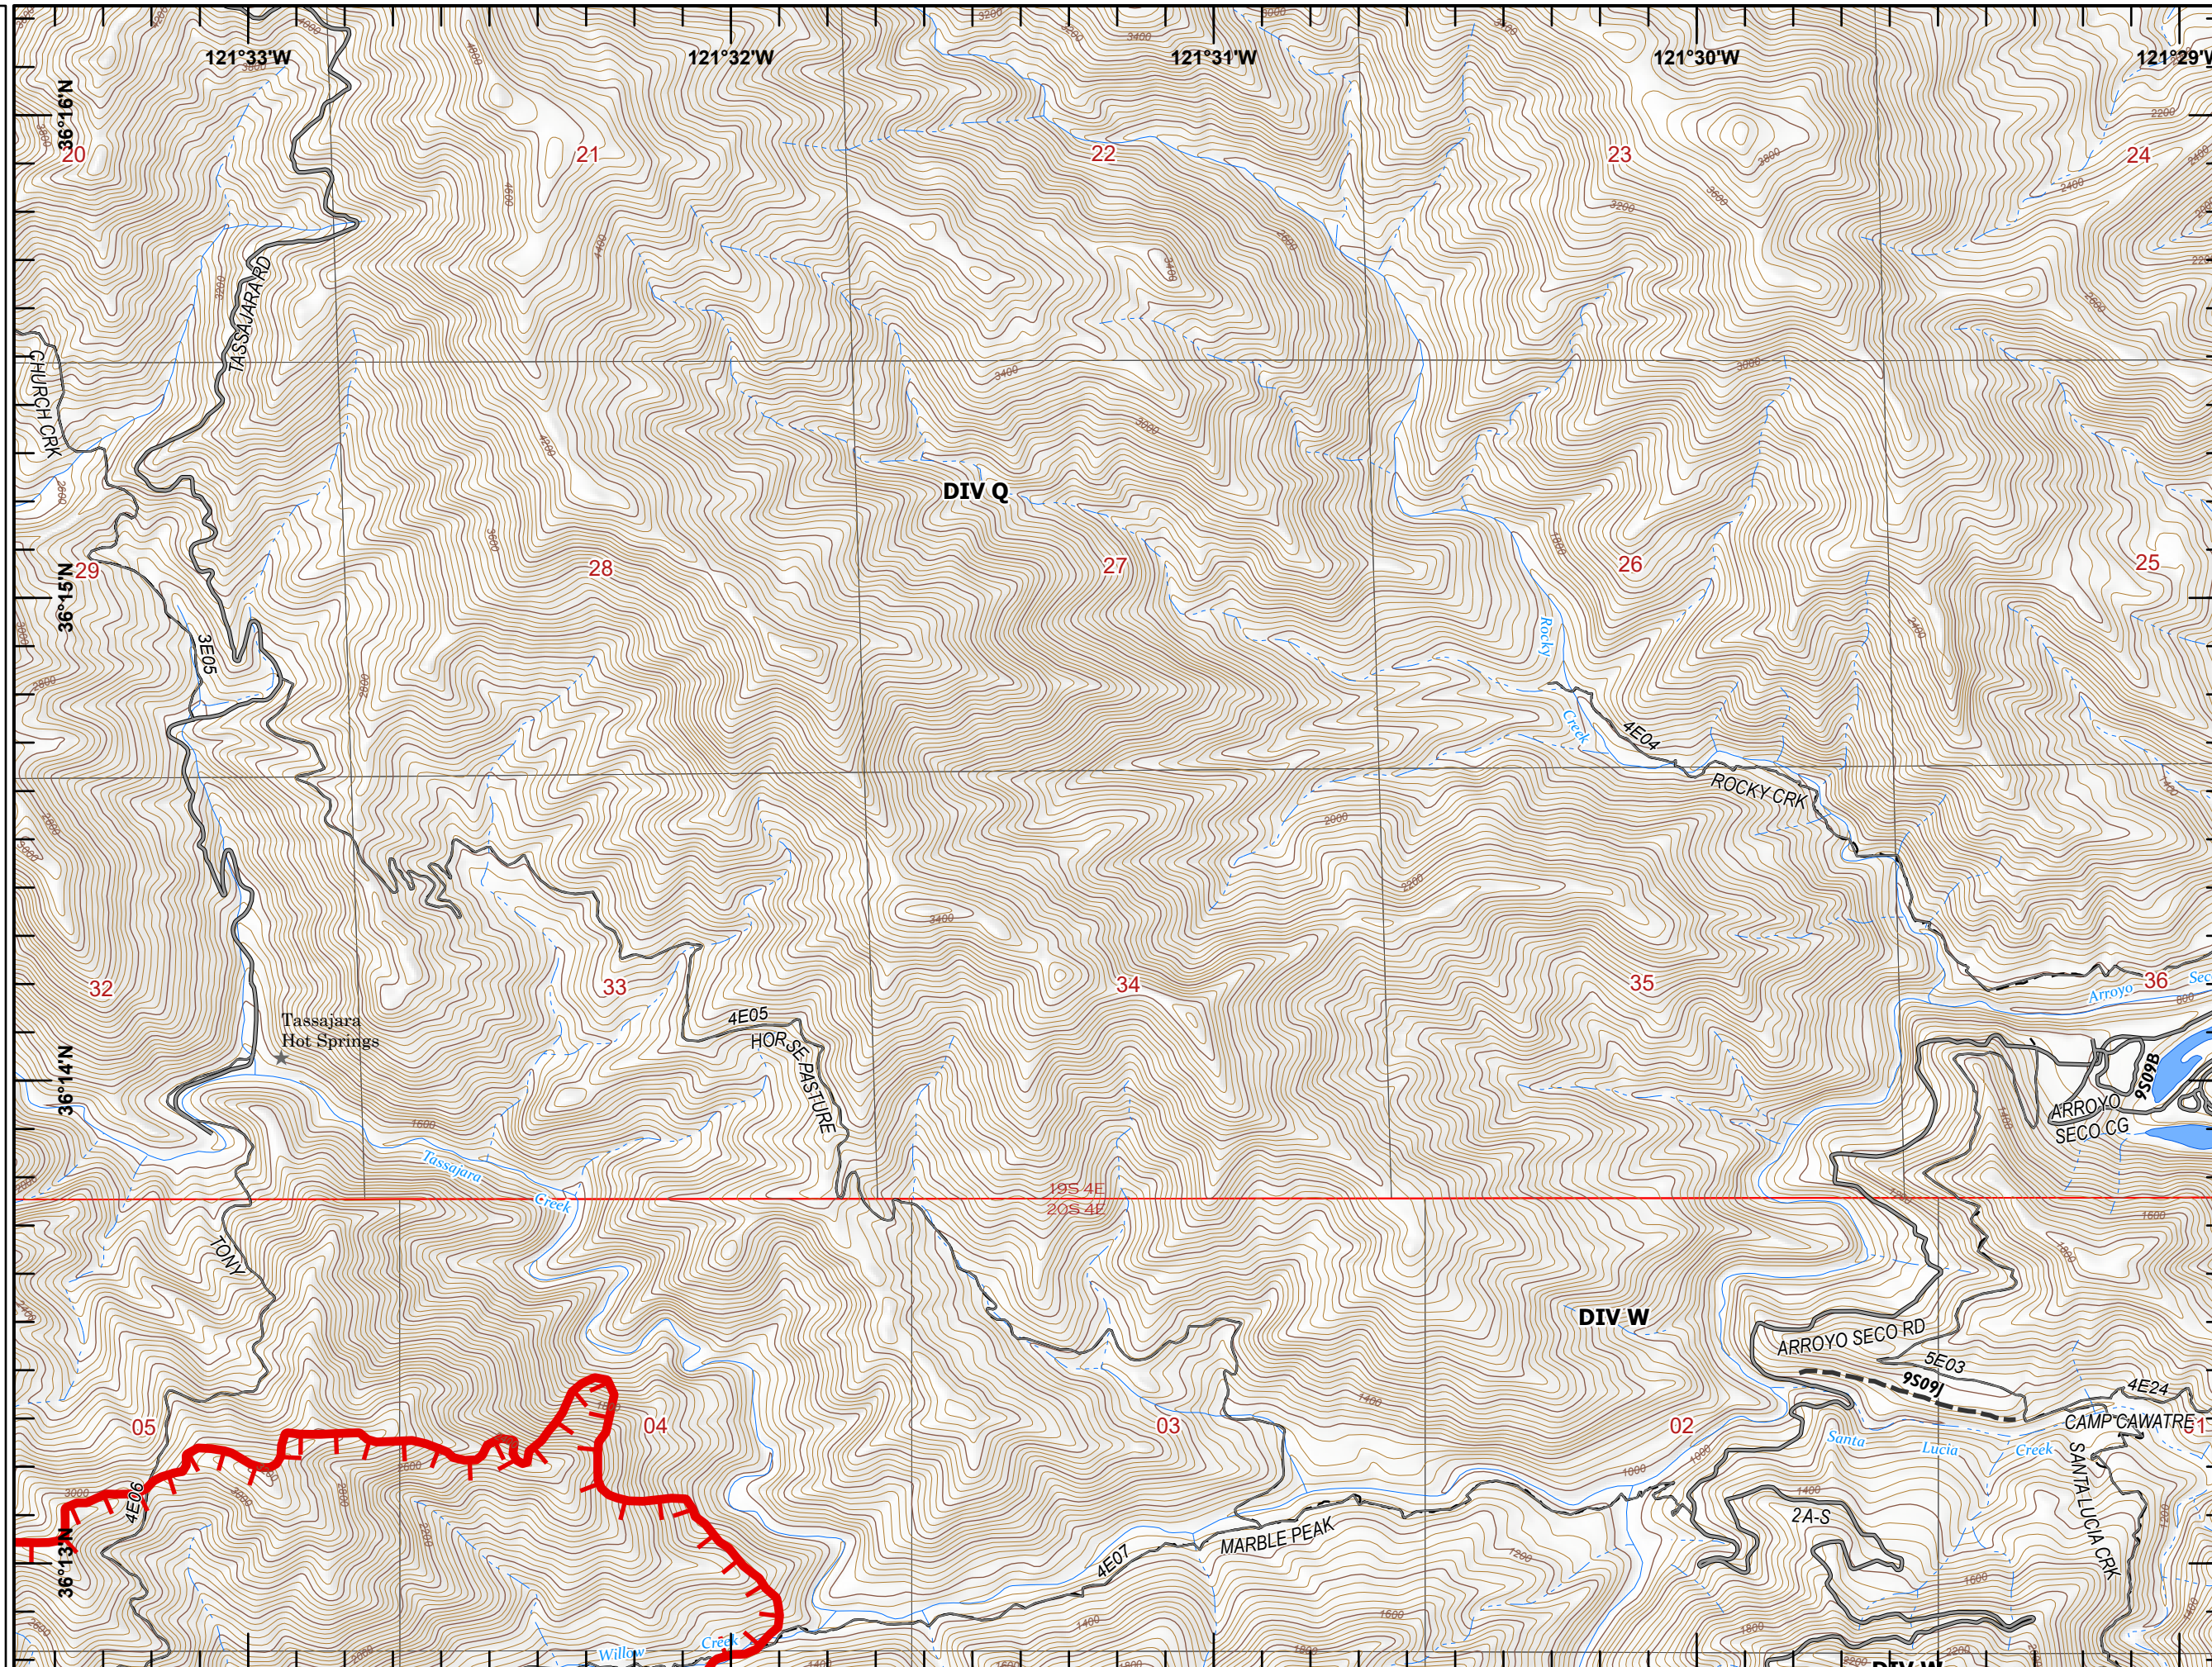

Last Updated
06/20/2021
01:44

IAP Willow

CA-LPF-001493
6/20/2021
Page 2 of 5
A1

- () Division Break
- ▬ Fire Edge

0 1/4 1/2 Miles
1:24,000
Last Updated 06/20/2021 01:45

IAP Willow

CA-LPF-001493
6/20/2021
Page 3 of 5
A2

Fire Edge

1:24,000

Last Updated
06/20/2021
01:45

IAP Willow

CA-LPF-001493
6/20/2021
Page 4 of 5
B1

- () Division Break
- ▬ Fire Edge

1:24,000

Last Updated
06/20/2021
01:45