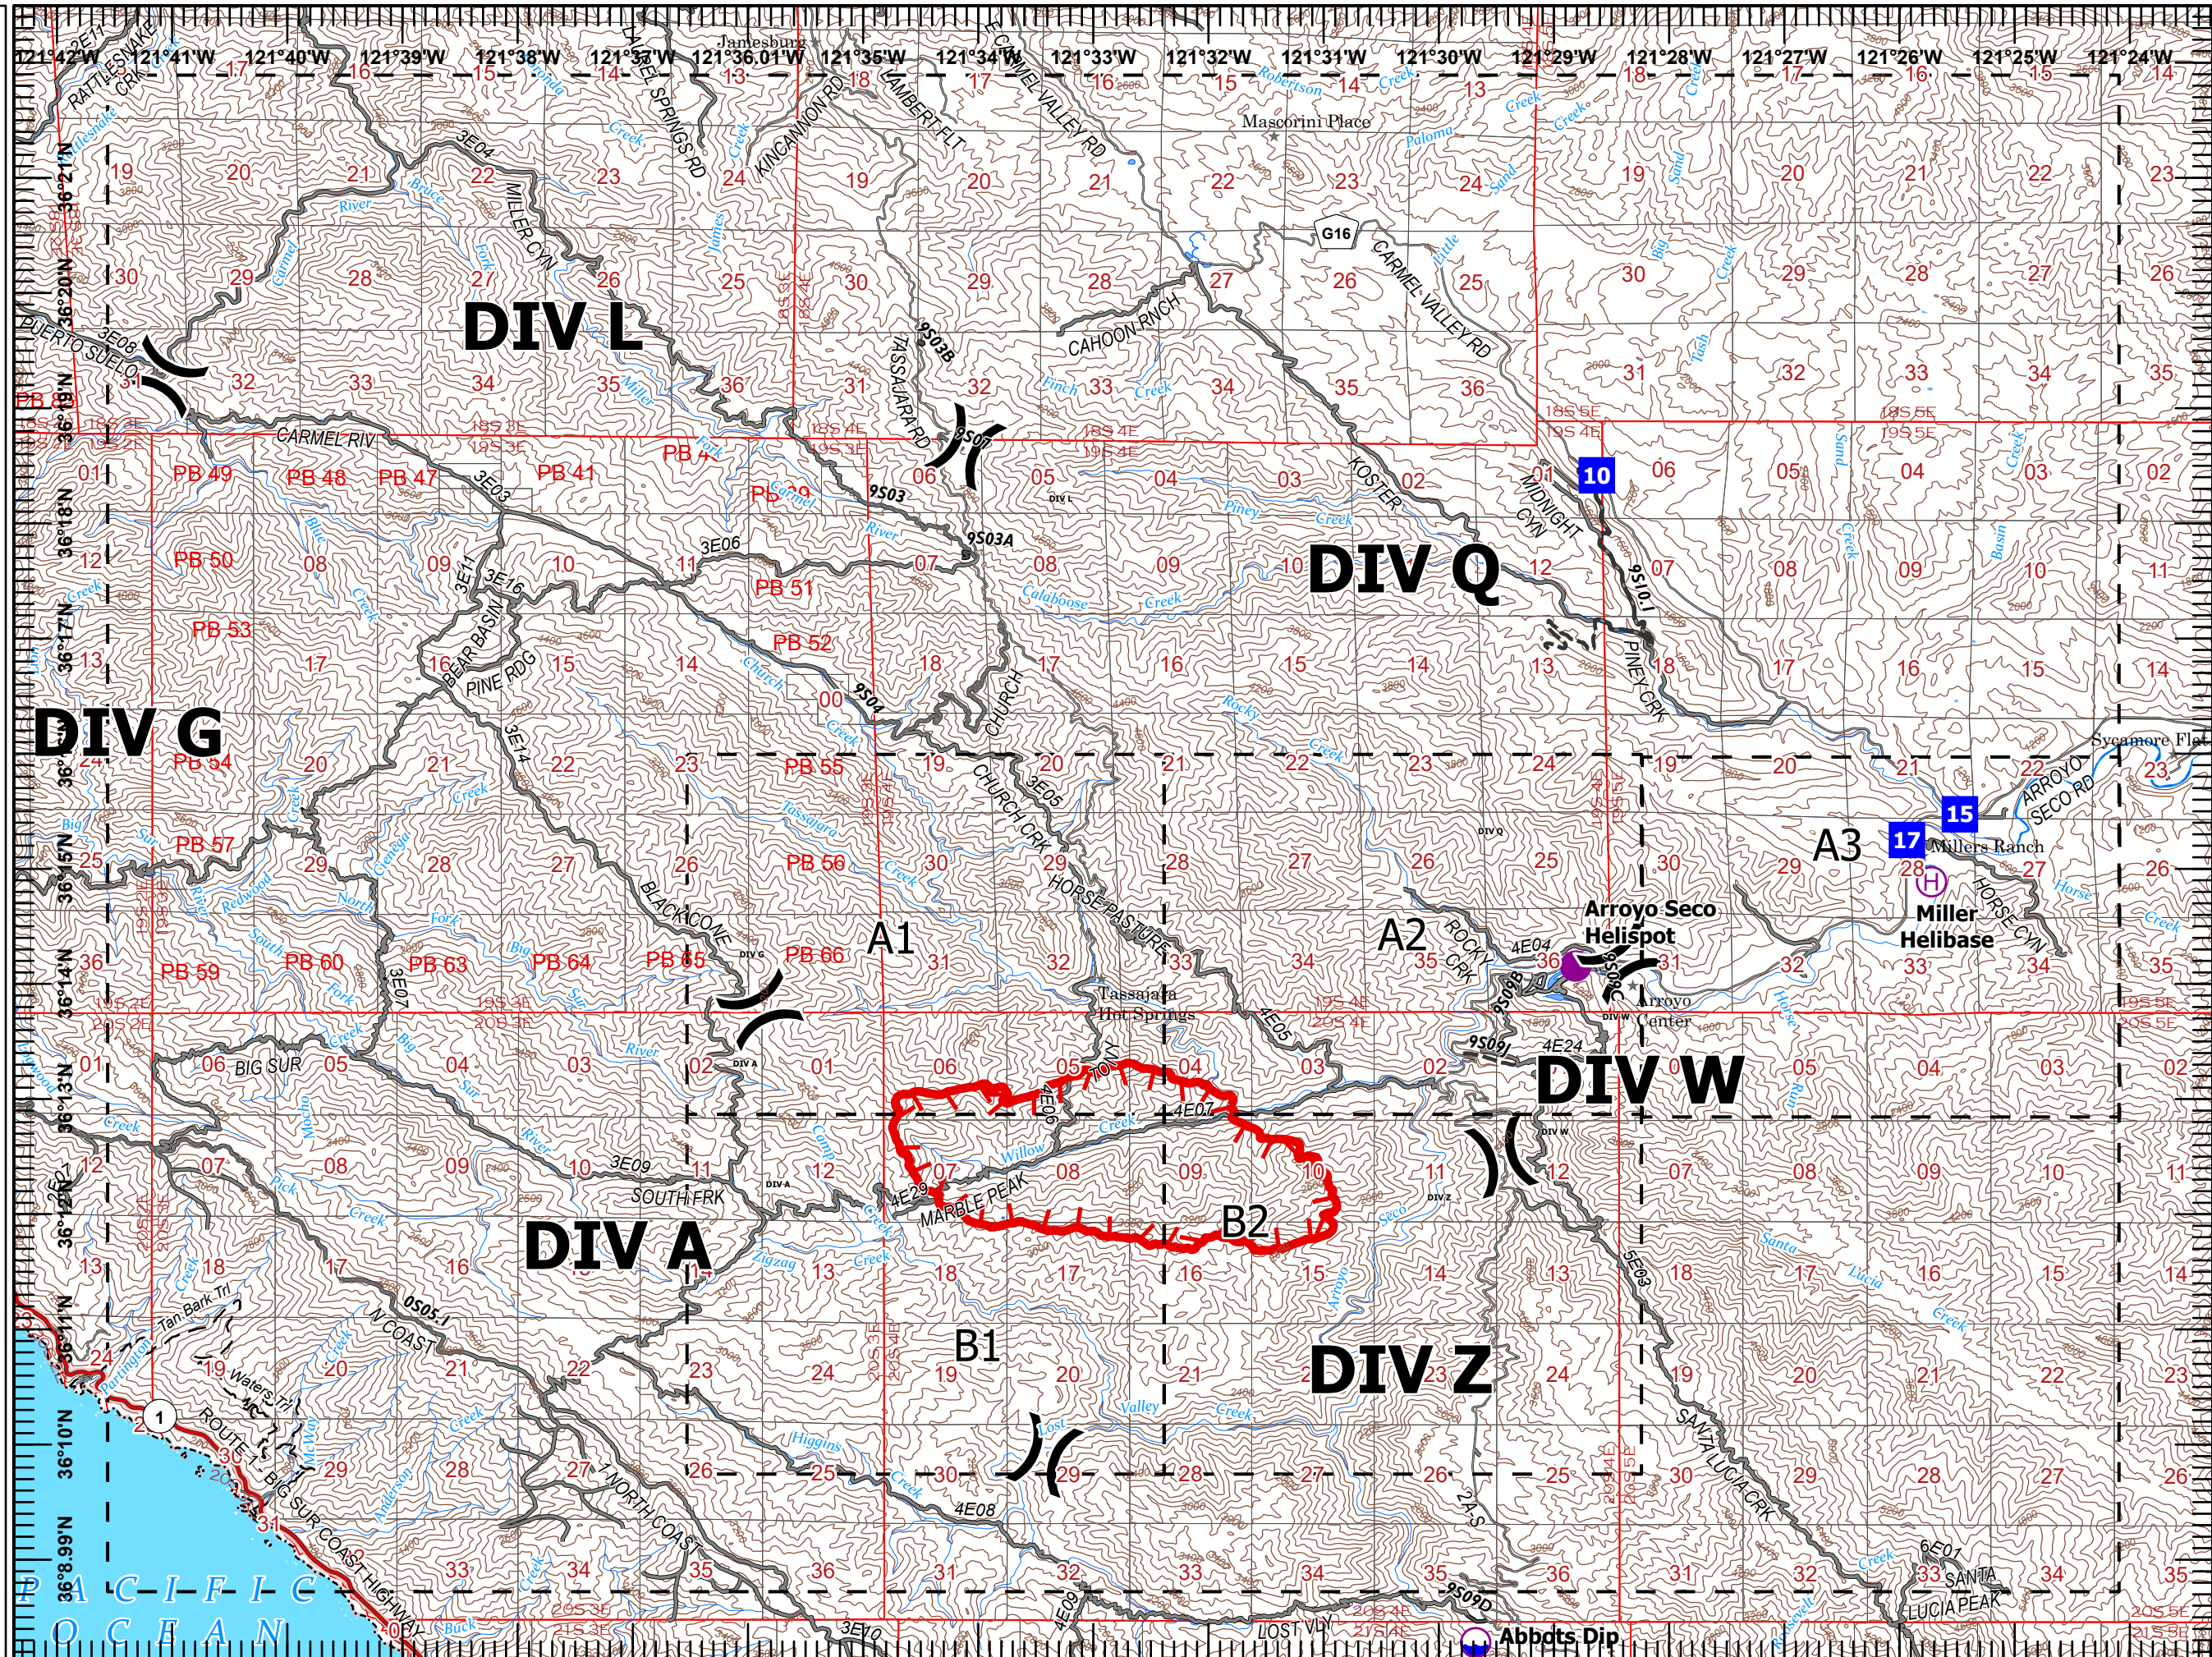

IAP Willow

CA-LPF-001493

6/21/2021

Page 1 of 6

Overview

-  Dip Site
-  Helispot
-  Helibase
-  Division Break
-  Drop Point
-  Fire Edge

1:100,000

Last Updated
06/20/2021
22:47

IAP Willow

CA-LPF-001493
6/21/2021
Page 2 of 6
A1

- () Division Break
- ▬ Fire Edge

1:24,000

Last Updated
06/20/2021
22:47

IAP Willow

CA-LPF-001493
6/21/2021
Page 3 of 6
A2

-  Helispot
-  Division Break
-  Fire Edge

Miles
0 1/4 1/2

1:24,000

Last Updated
06/20/2021
22:48

IAP Willow

CA-LPF-001493
6/21/2021
Page 4 of 6
A3

-  Helibase
-  Division Break
-  Drop Point

1:24,000

Last Updated
06/20/2021
22:48