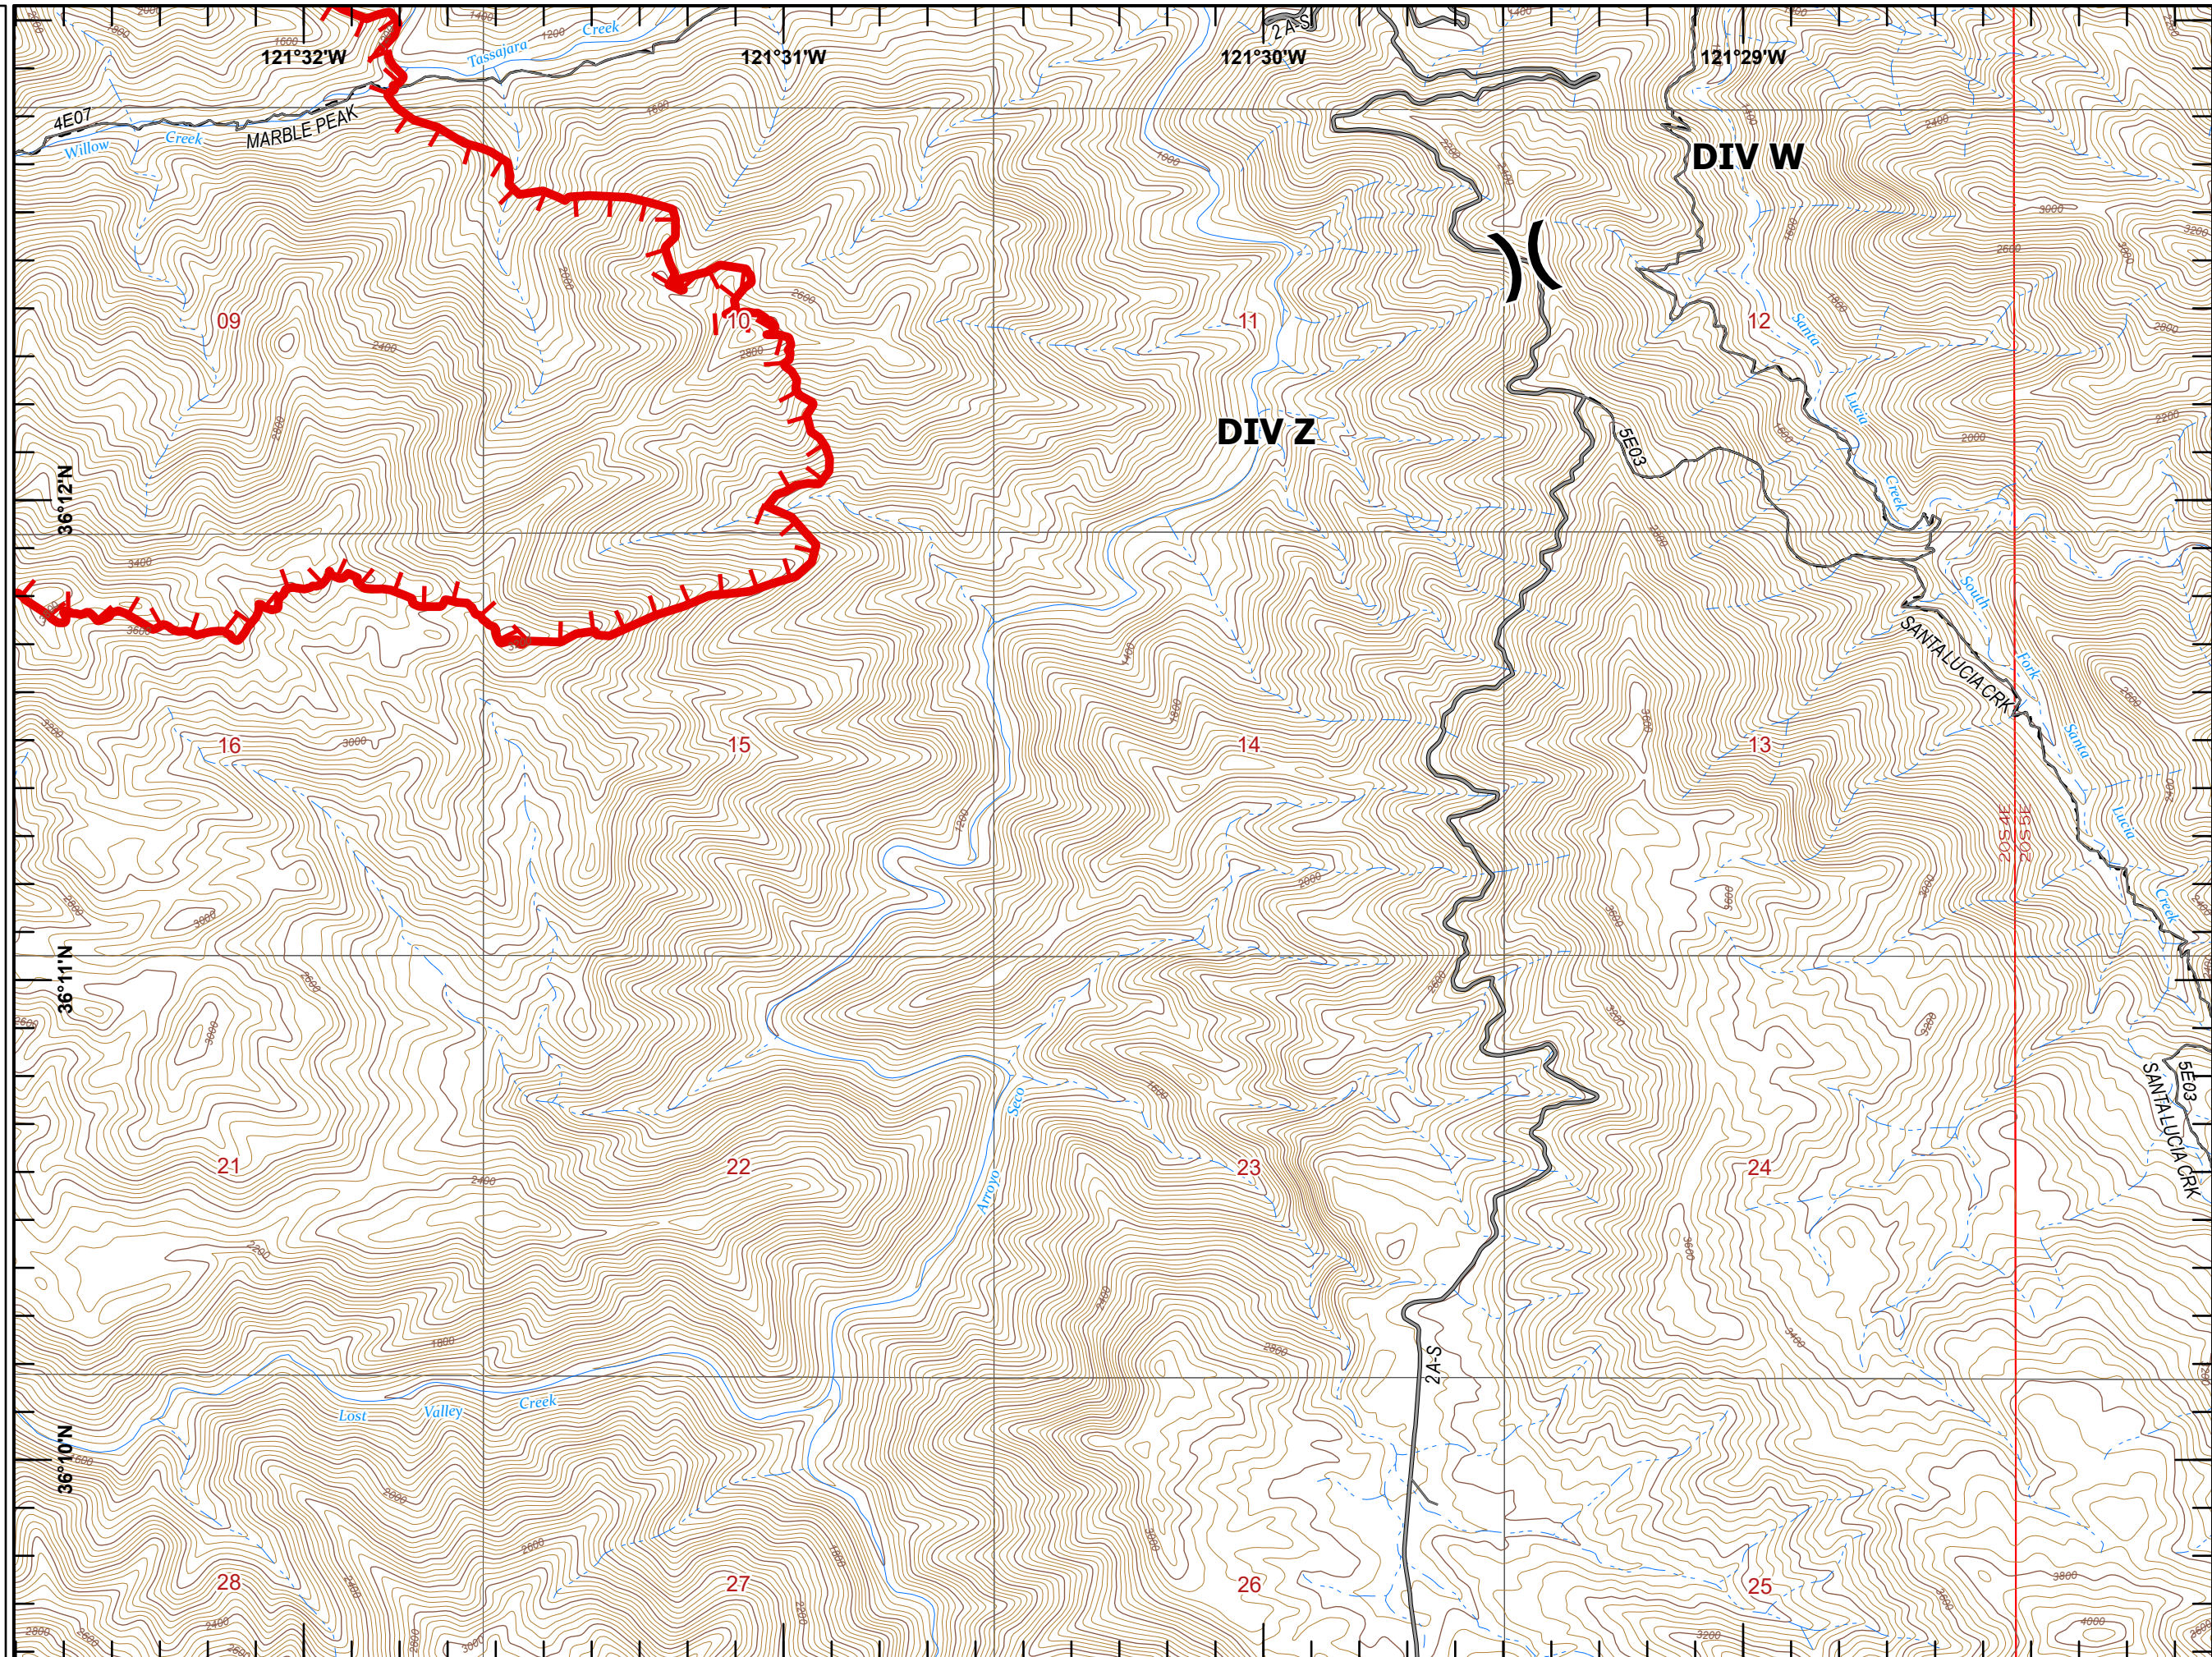

IAP Willow

CA-LPF-001493

6/21/2021

Page 1 of 6

Overview

-  Dip Site
-  Helispot
-  Helibase
-  Division Break
-  Drop Point
-  Fire Edge

1:100,000

Last Updated
06/20/2021
22:47

Miles
0 1/4 1/2

1:24,000

Last Updated
06/20/2021
22:48

IAP Willow

CA-LPF-001493
6/21/2021
Page 4 of 6
A3

-  Helibase
-  Division Break
-  Drop Point

1:24,000

Last Updated
06/20/2021
22:48

IAP Willow

CA-LPF-001493
6/21/2021
Page 5 of 6
B1

- () Division Break
- ▬ Fire Edge

Miles
0 1/4 1/2

1:24,000

Last Updated
06/20/2021
22:48

IAP Willow

CA-LPF-001493
6/21/2021
Page 6 of 6
B2

- () Division Break
- ▬ Fire Edge

1:24,000

Last Updated
06/20/2021
22:48