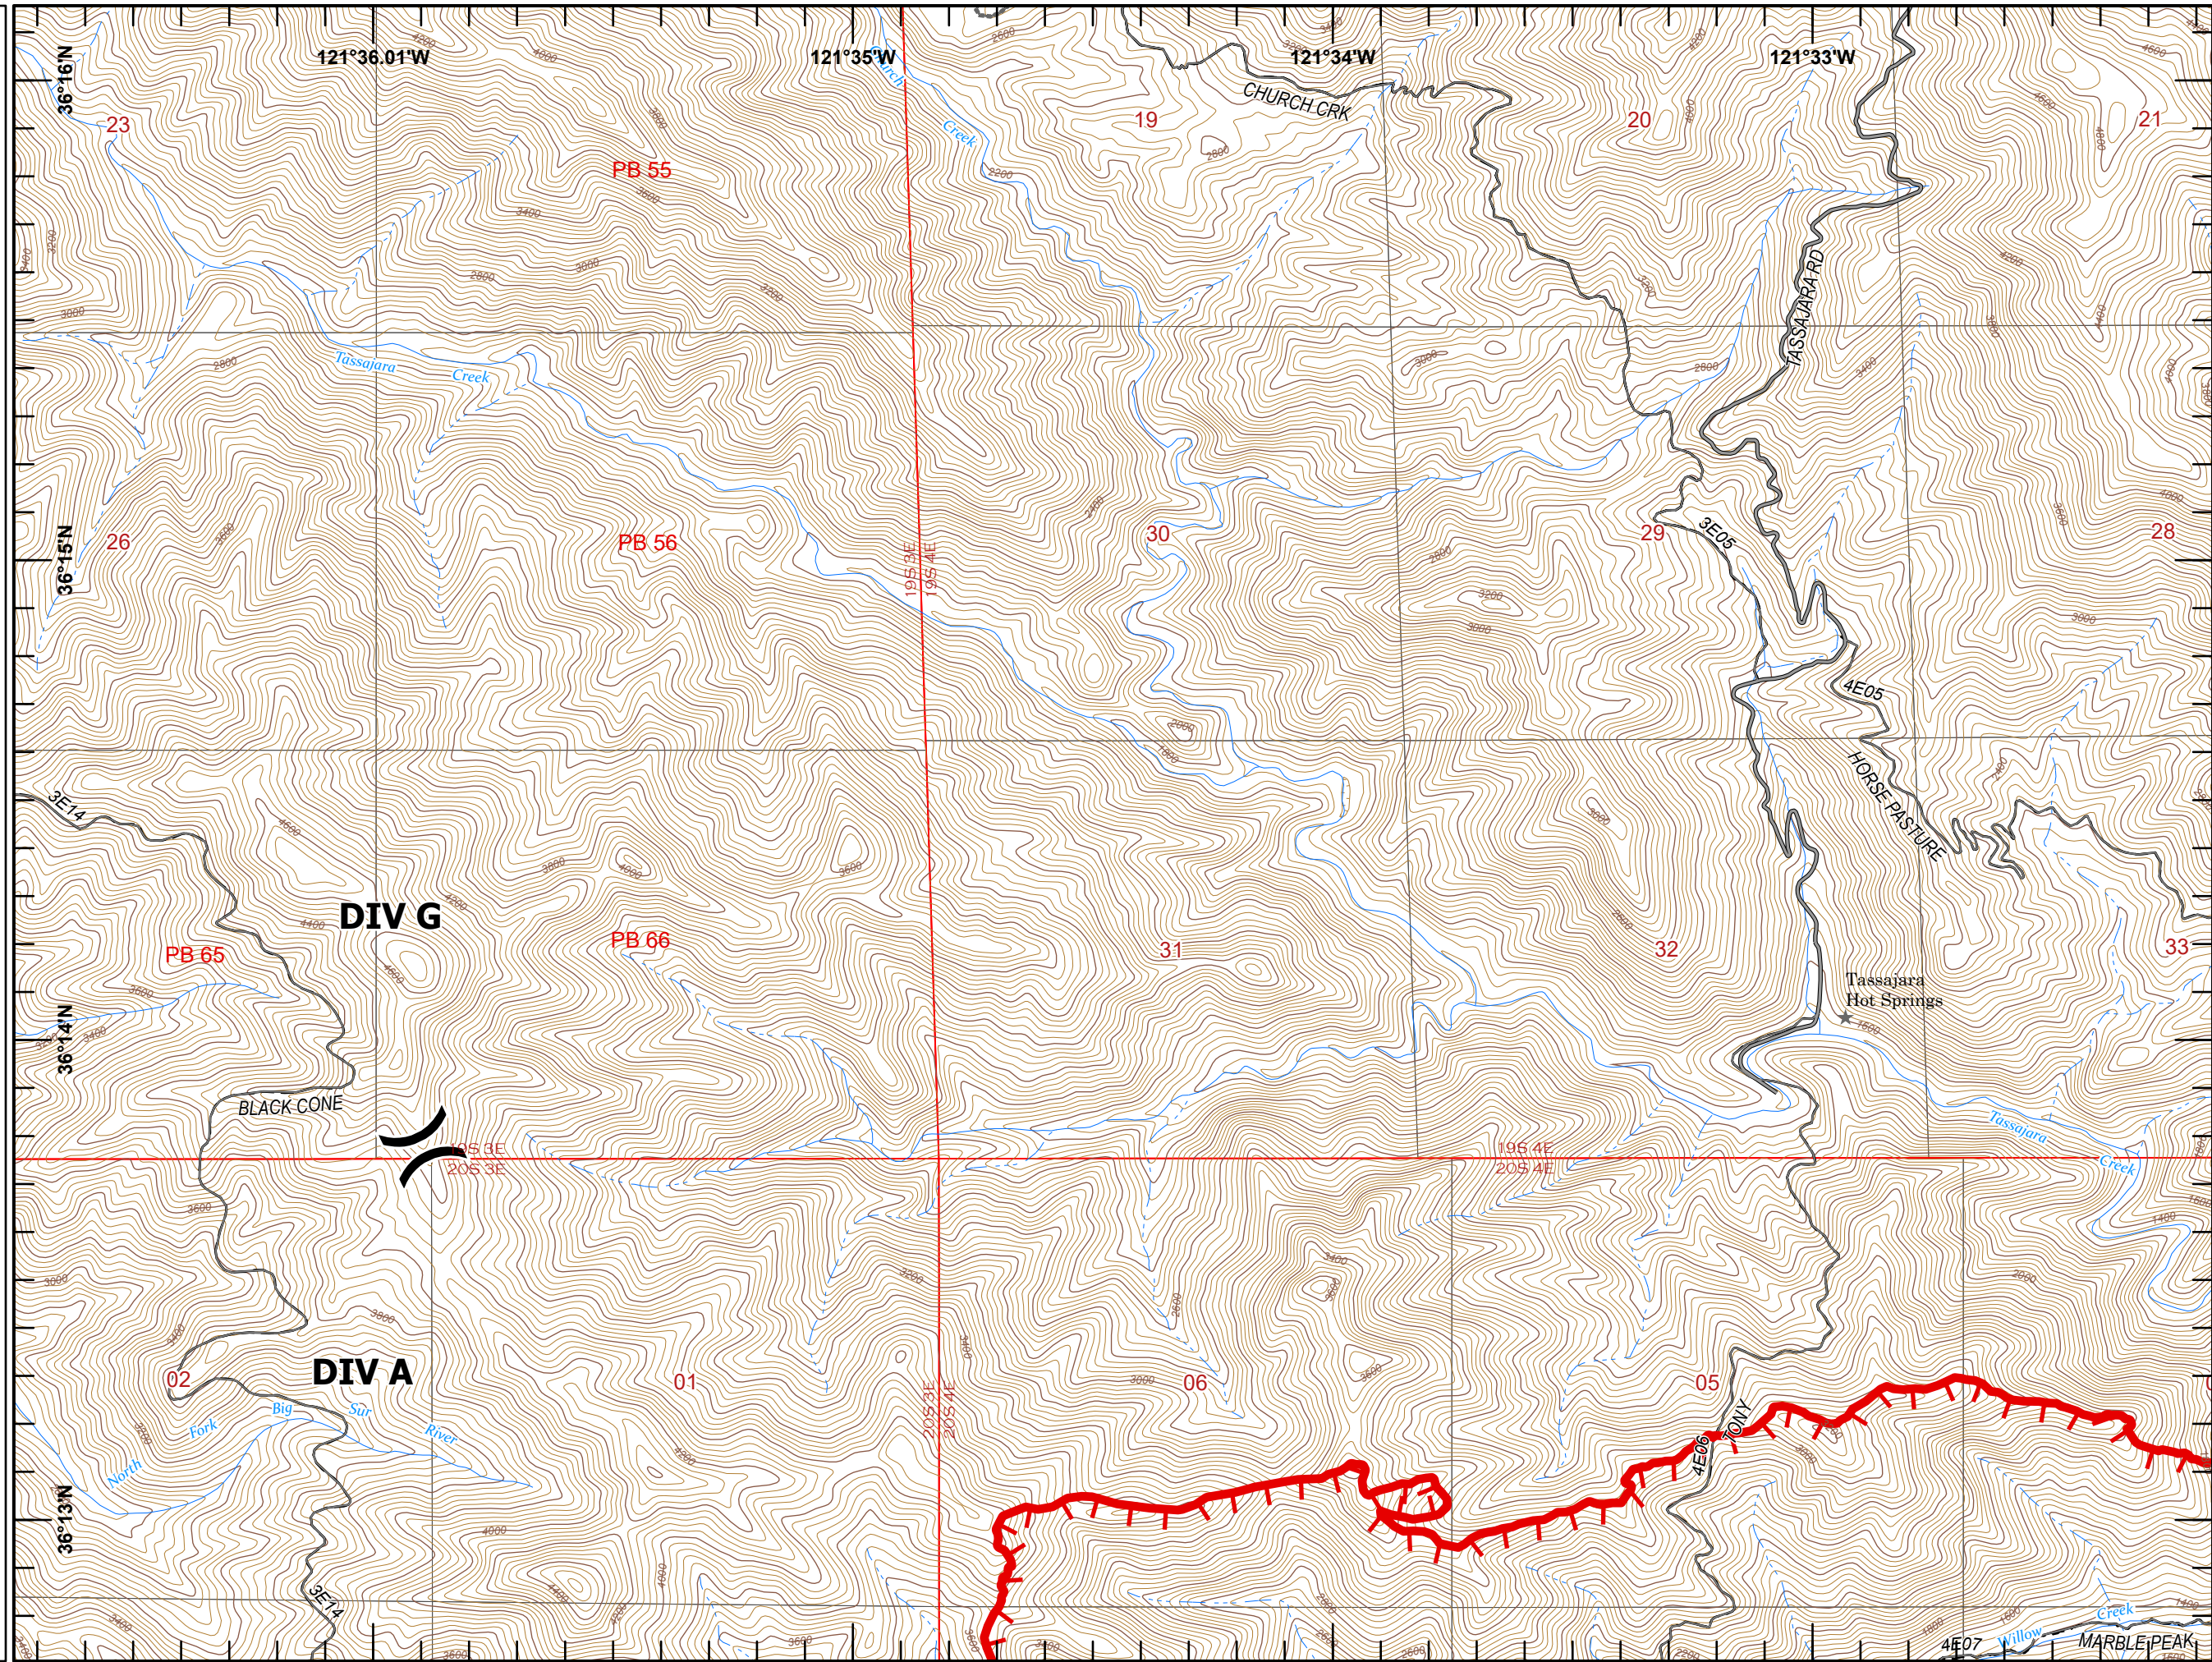

IAP Willow

CA-LPF-001493

6/21/2021

Page 1 of 6

Overview

-  Dip Site
-  Helispot
-  Helibase
-  Division Break
-  Drop Point
-  Fire Edge

1:100,000

Last Updated
06/20/2021
22:47

IAP Willow

CA-LPF-001493
6/21/2021
Page 2 of 6
A1

- () Division Break
- ▬ Fire Edge

1:24,000

Last Updated
06/20/2021
22:47

IAP Willow

CA-LPF-001493
6/21/2021
Page 3 of 6
A2

-  Helispot
-  Division Break
-  Fire Edge

Miles
0 1/4 1/2

1:24,000

Last Updated
06/20/2021
22:48

IAP Willow

CA-LPF-001493
6/21/2021
Page 4 of 6
A3

-  Helibase
-  Division Break
-  Drop Point

1:24,000

Last Updated
06/20/2021
22:48