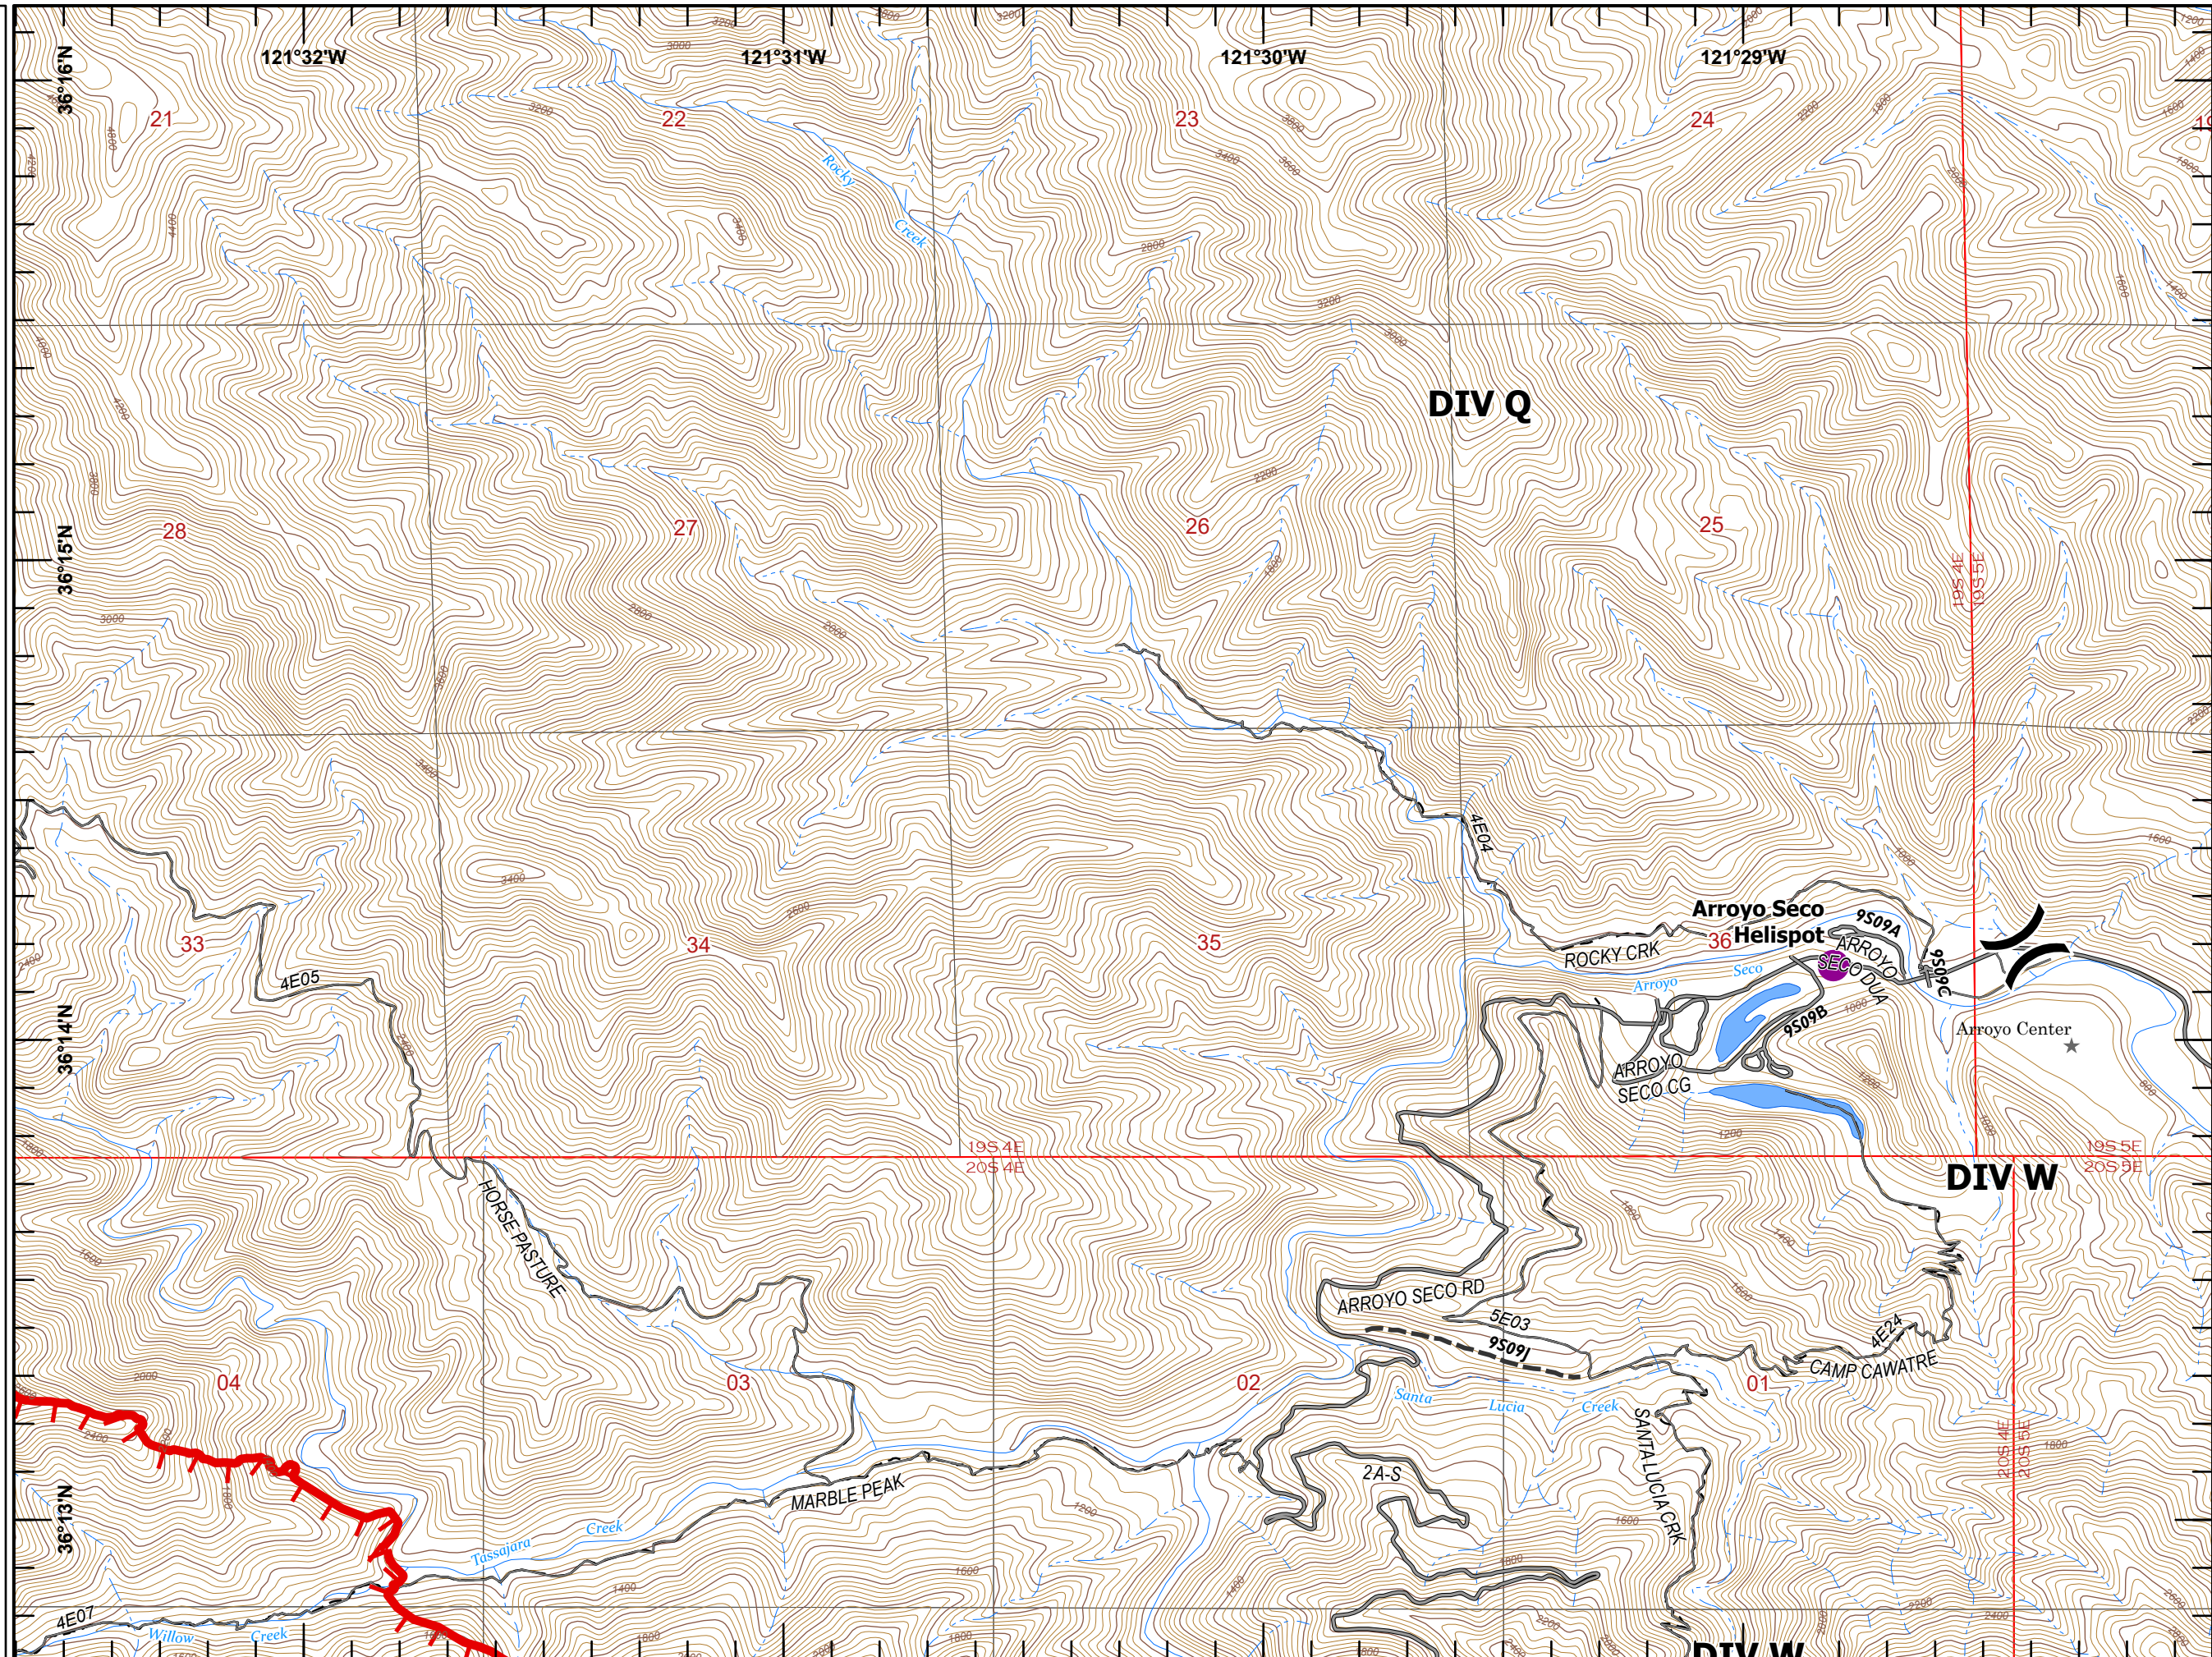

IAP Willow

CA-LPF-001493

6/21/2021

Page 1 of 6

Overview

-  Dip Site
-  Helispot
-  Helibase
-  Division Break
-  Drop Point
-  Fire Edge

1:100,000

Last Updated
06/20/2021
22:47

IAP Willow

CA-LPF-001493
6/21/2021
Page 2 of 6
A1

- () Division Break
- ▬ Fire Edge

1:24,000

Last Updated
06/20/2021
22:47

IAP Willow

CA-LPF-001493
6/21/2021
Page 3 of 6
A2

-  Helispot
-  Division Break
-  Fire Edge

Miles
0 1/4 1/2

1:24,000

Last Updated
06/20/2021
22:48

IAP Willow

CA-LPF-001493
6/21/2021
Page 4 of 6
A3

-  Helibase
-  Division Break
-  Drop Point

1:24,000

Last Updated
06/20/2021
22:48