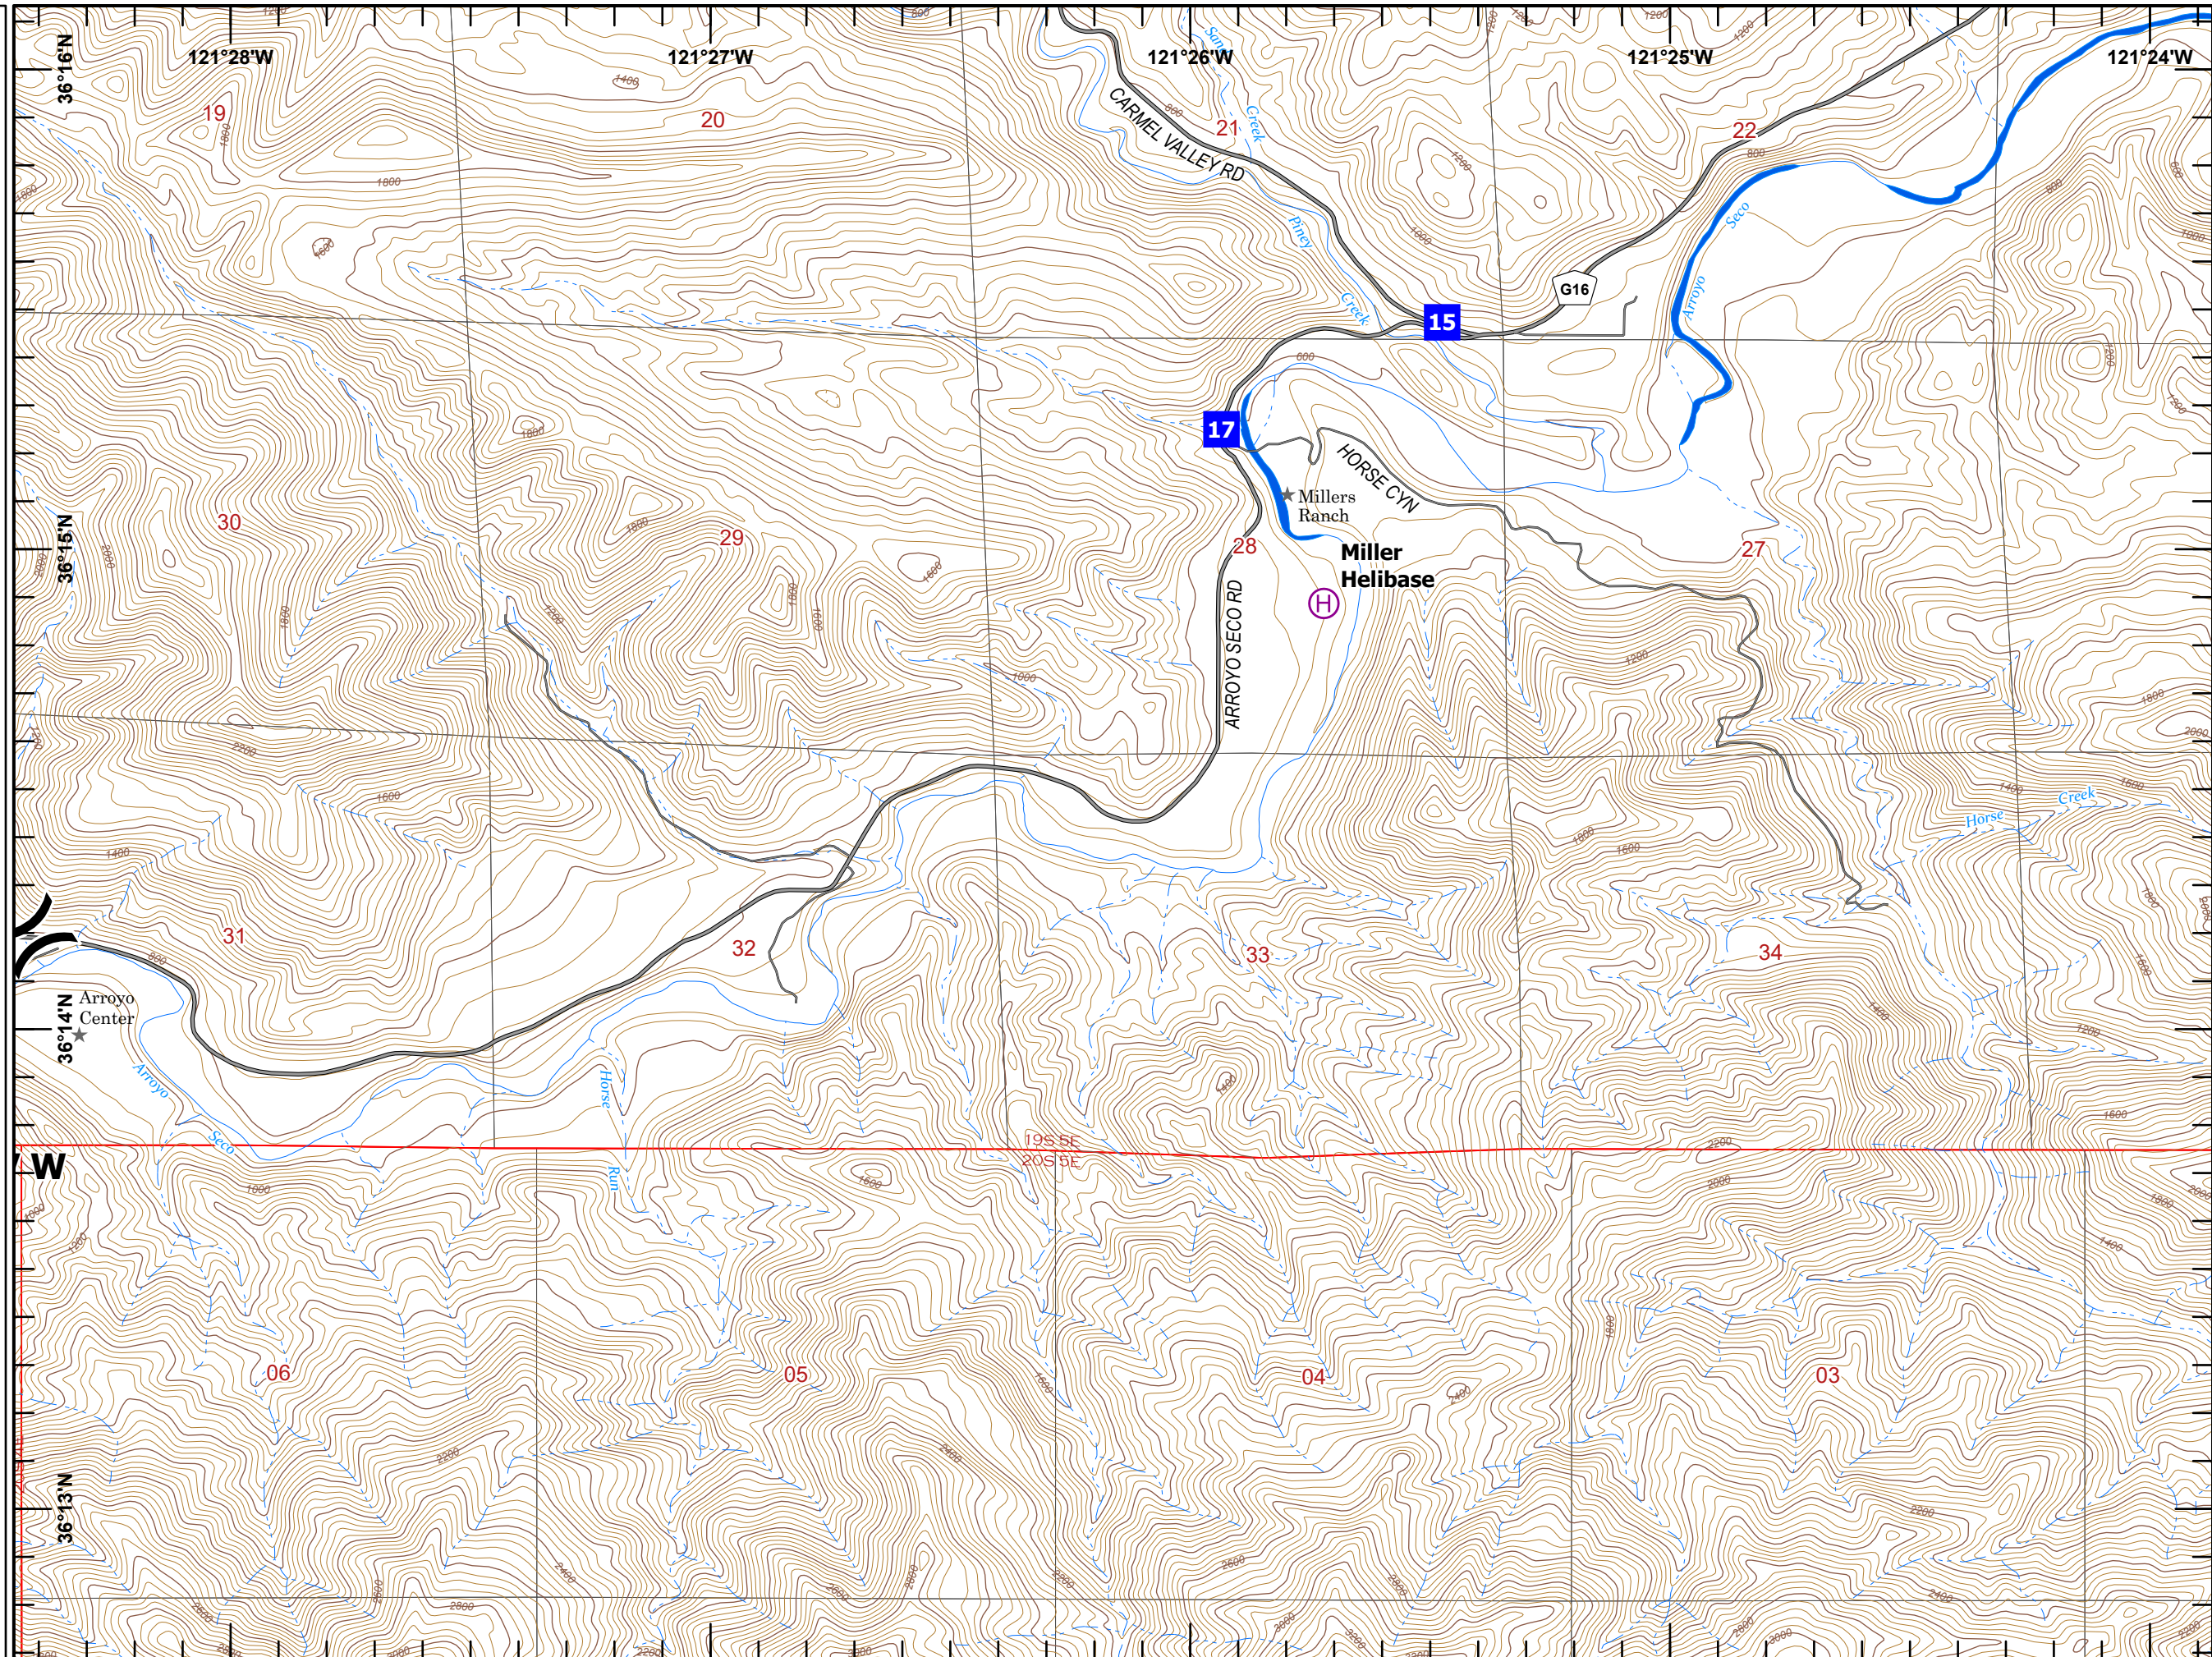

Miles
0 1/4 1/2

1:24,000

Last Updated
06/20/2021
22:48

IAP Willow

CA-LPF-001493
6/21/2021
Page 4 of 6
A3

-  Helibase
-  Division Break
-  Drop Point

1:24,000

Last Updated
06/20/2021
22:48