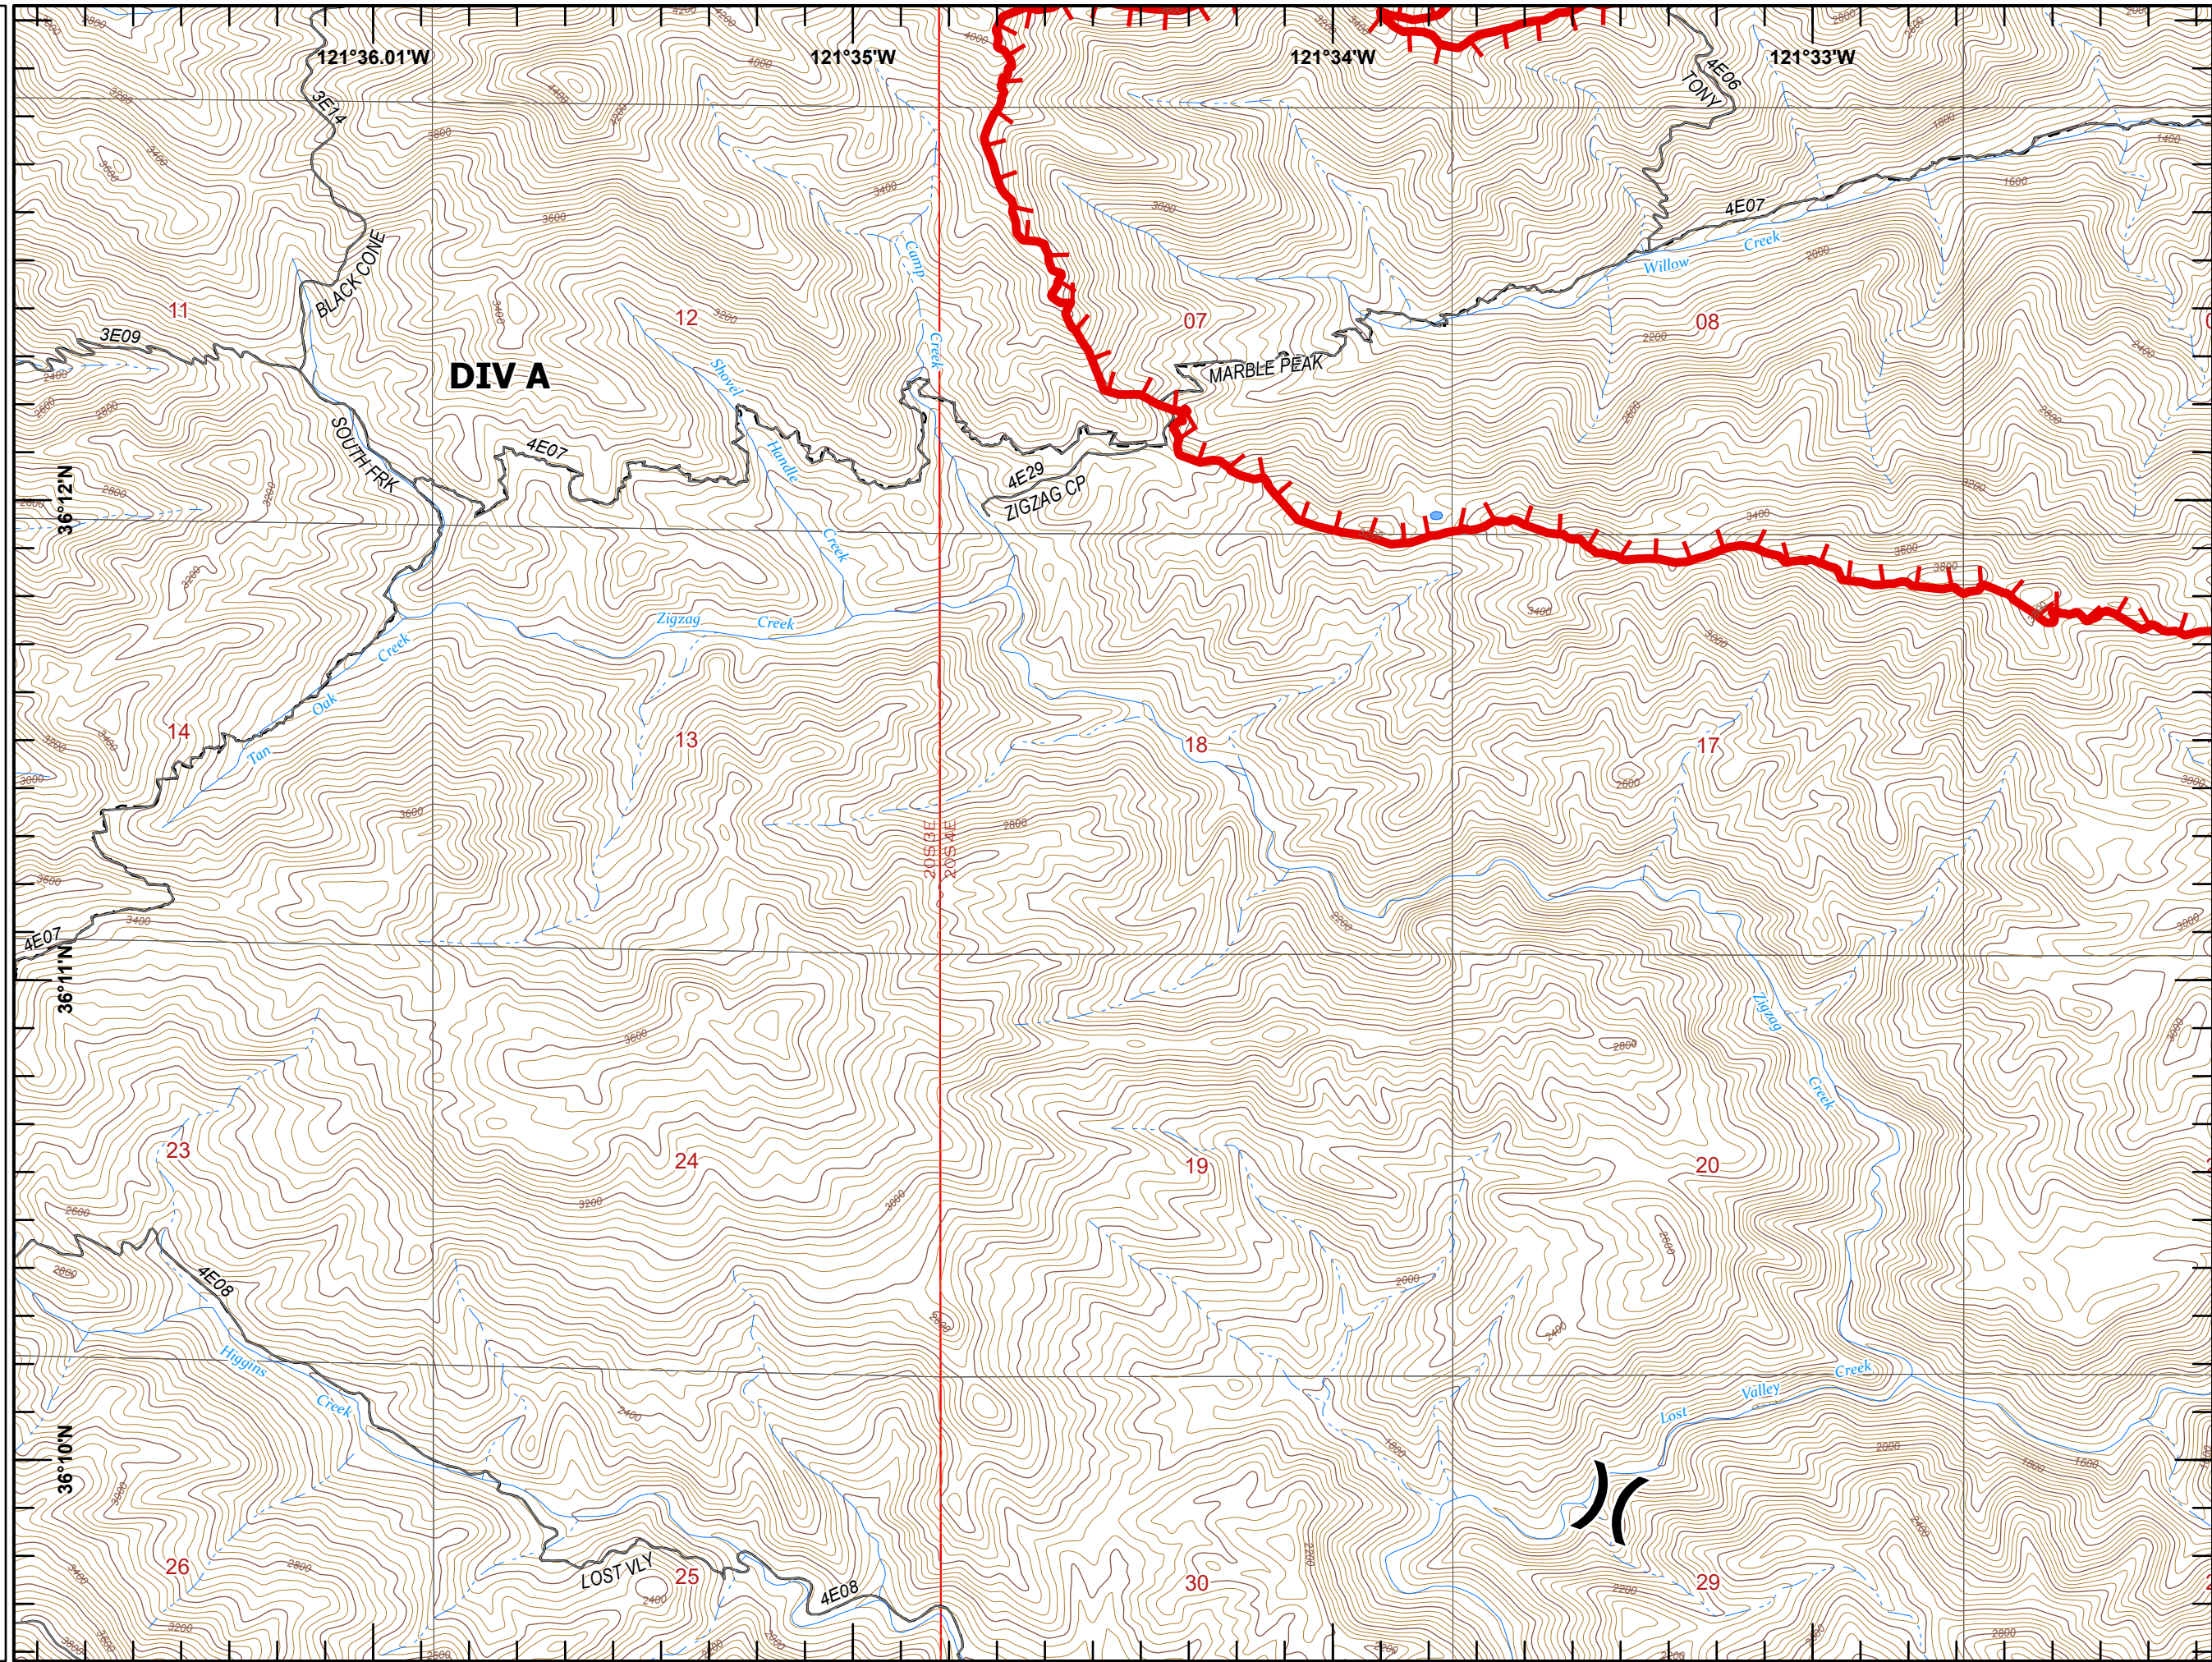

IAP Willow

CA-LPF-001493

6/21/2021

Page 1 of 6

Overview

-  Dip Site
-  Helispot
-  Helibase
-  Division Break
-  Drop Point
-  Fire Edge

1:100,000

Last Updated
06/20/2021
22:47

Miles
0 1/4 1/2

1:24,000

Last Updated
06/20/2021
22:48

IAP Willow

CA-LPF-001493
6/21/2021
Page 4 of 6
A3

-  Helibase
-  Division Break
-  Drop Point

1:24,000

Last Updated
06/20/2021
22:48

IAP Willow

CA-LPF-001493
6/21/2021
Page 5 of 6
B1

- () Division Break
- ▬ Fire Edge

Miles
0 1/4 1/2

1:24,000

Last Updated
06/20/2021
22:48

IAP Willow

CA-LPF-001493
6/21/2021
Page 6 of 6
B2