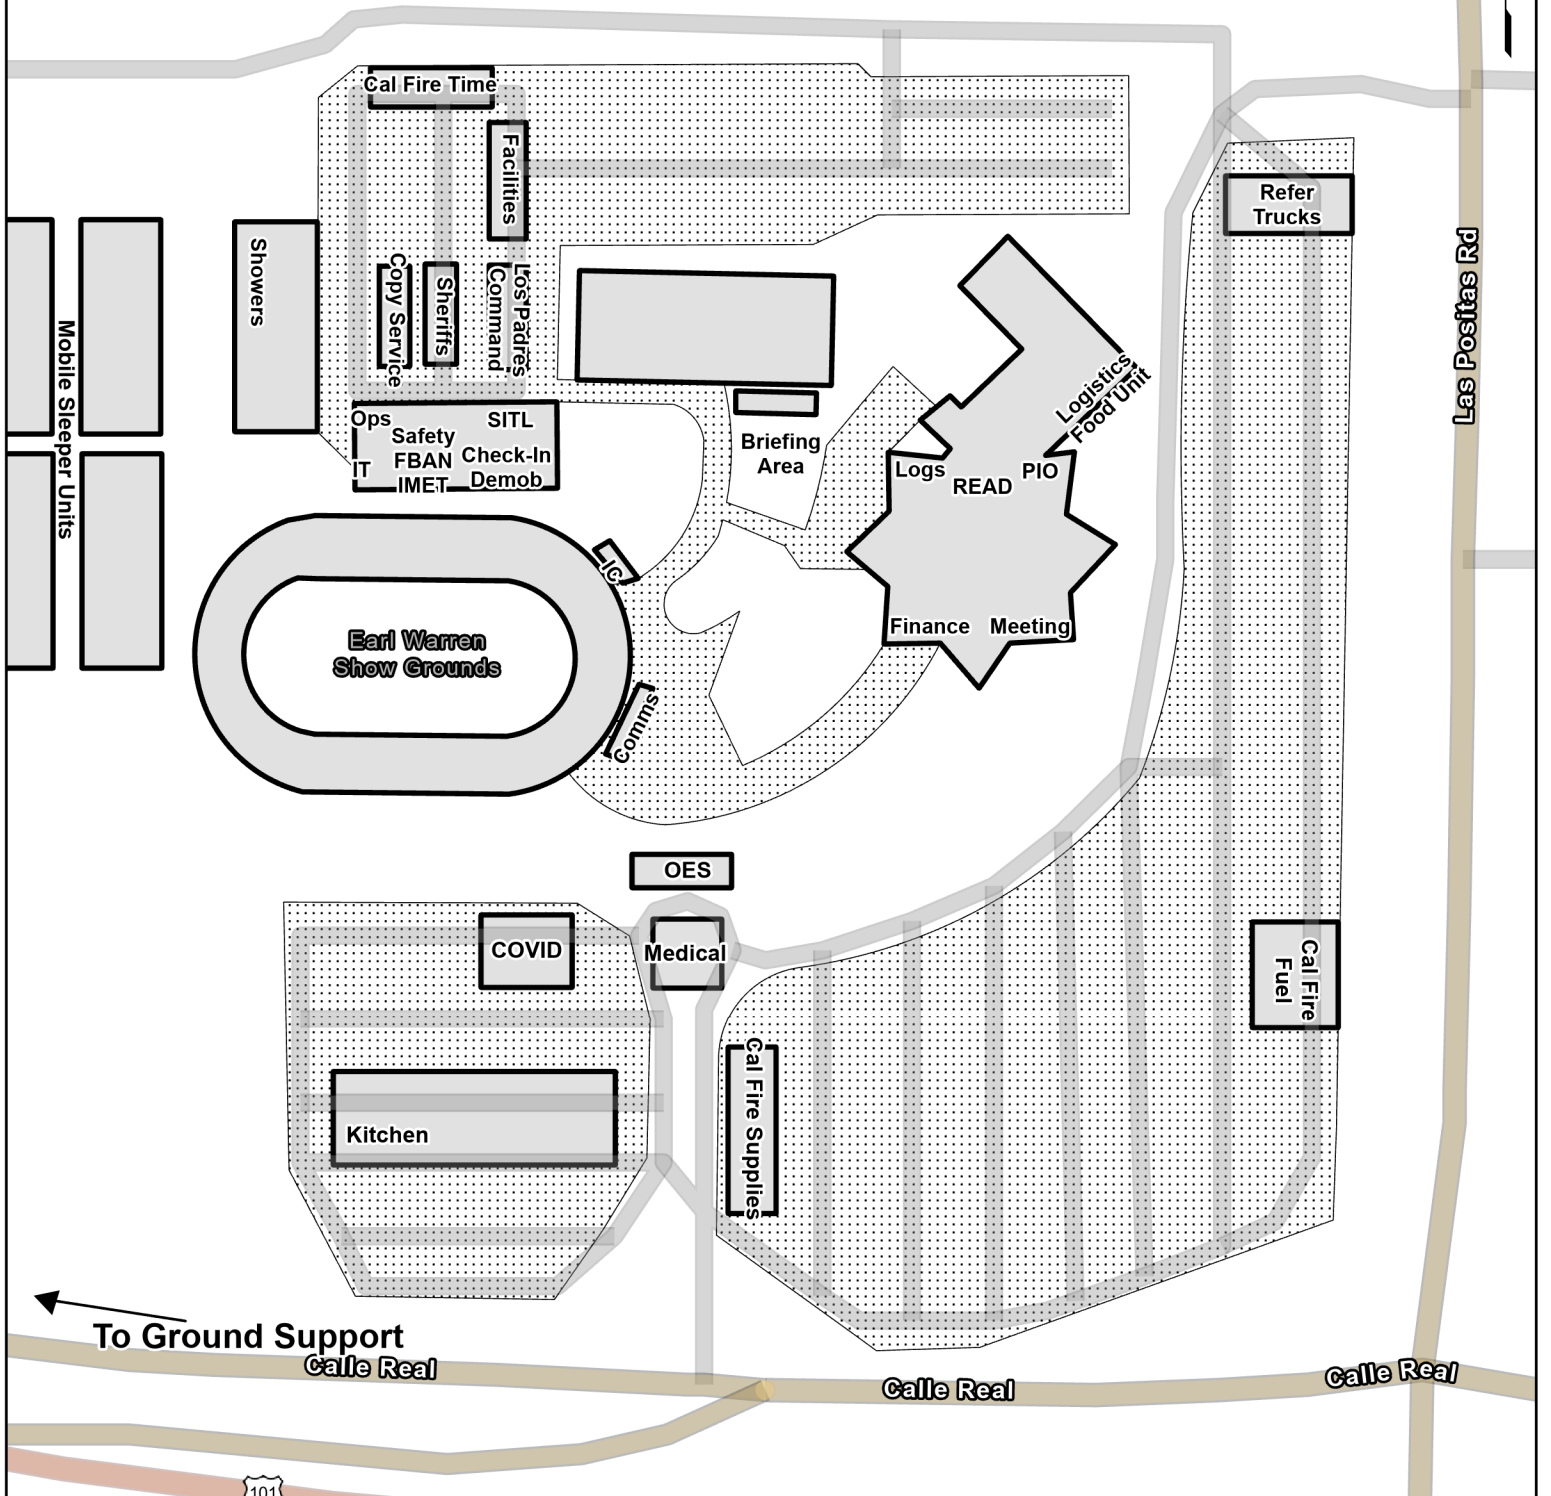

CAMP MAP ALISAL ICP

- ① Alisal ICP
Earl Warren Showgrounds
3400 Calle Real, Santa Barbara
- ② Ground Support,
Fuel, Supply
3845 State St, Santa Barbara
- ③ Weed Wash
Del Norte Dr & Glen Annie Rd, Goleta
- ④ EI Cap Base Camp
El Capitan State Beach, Capitan