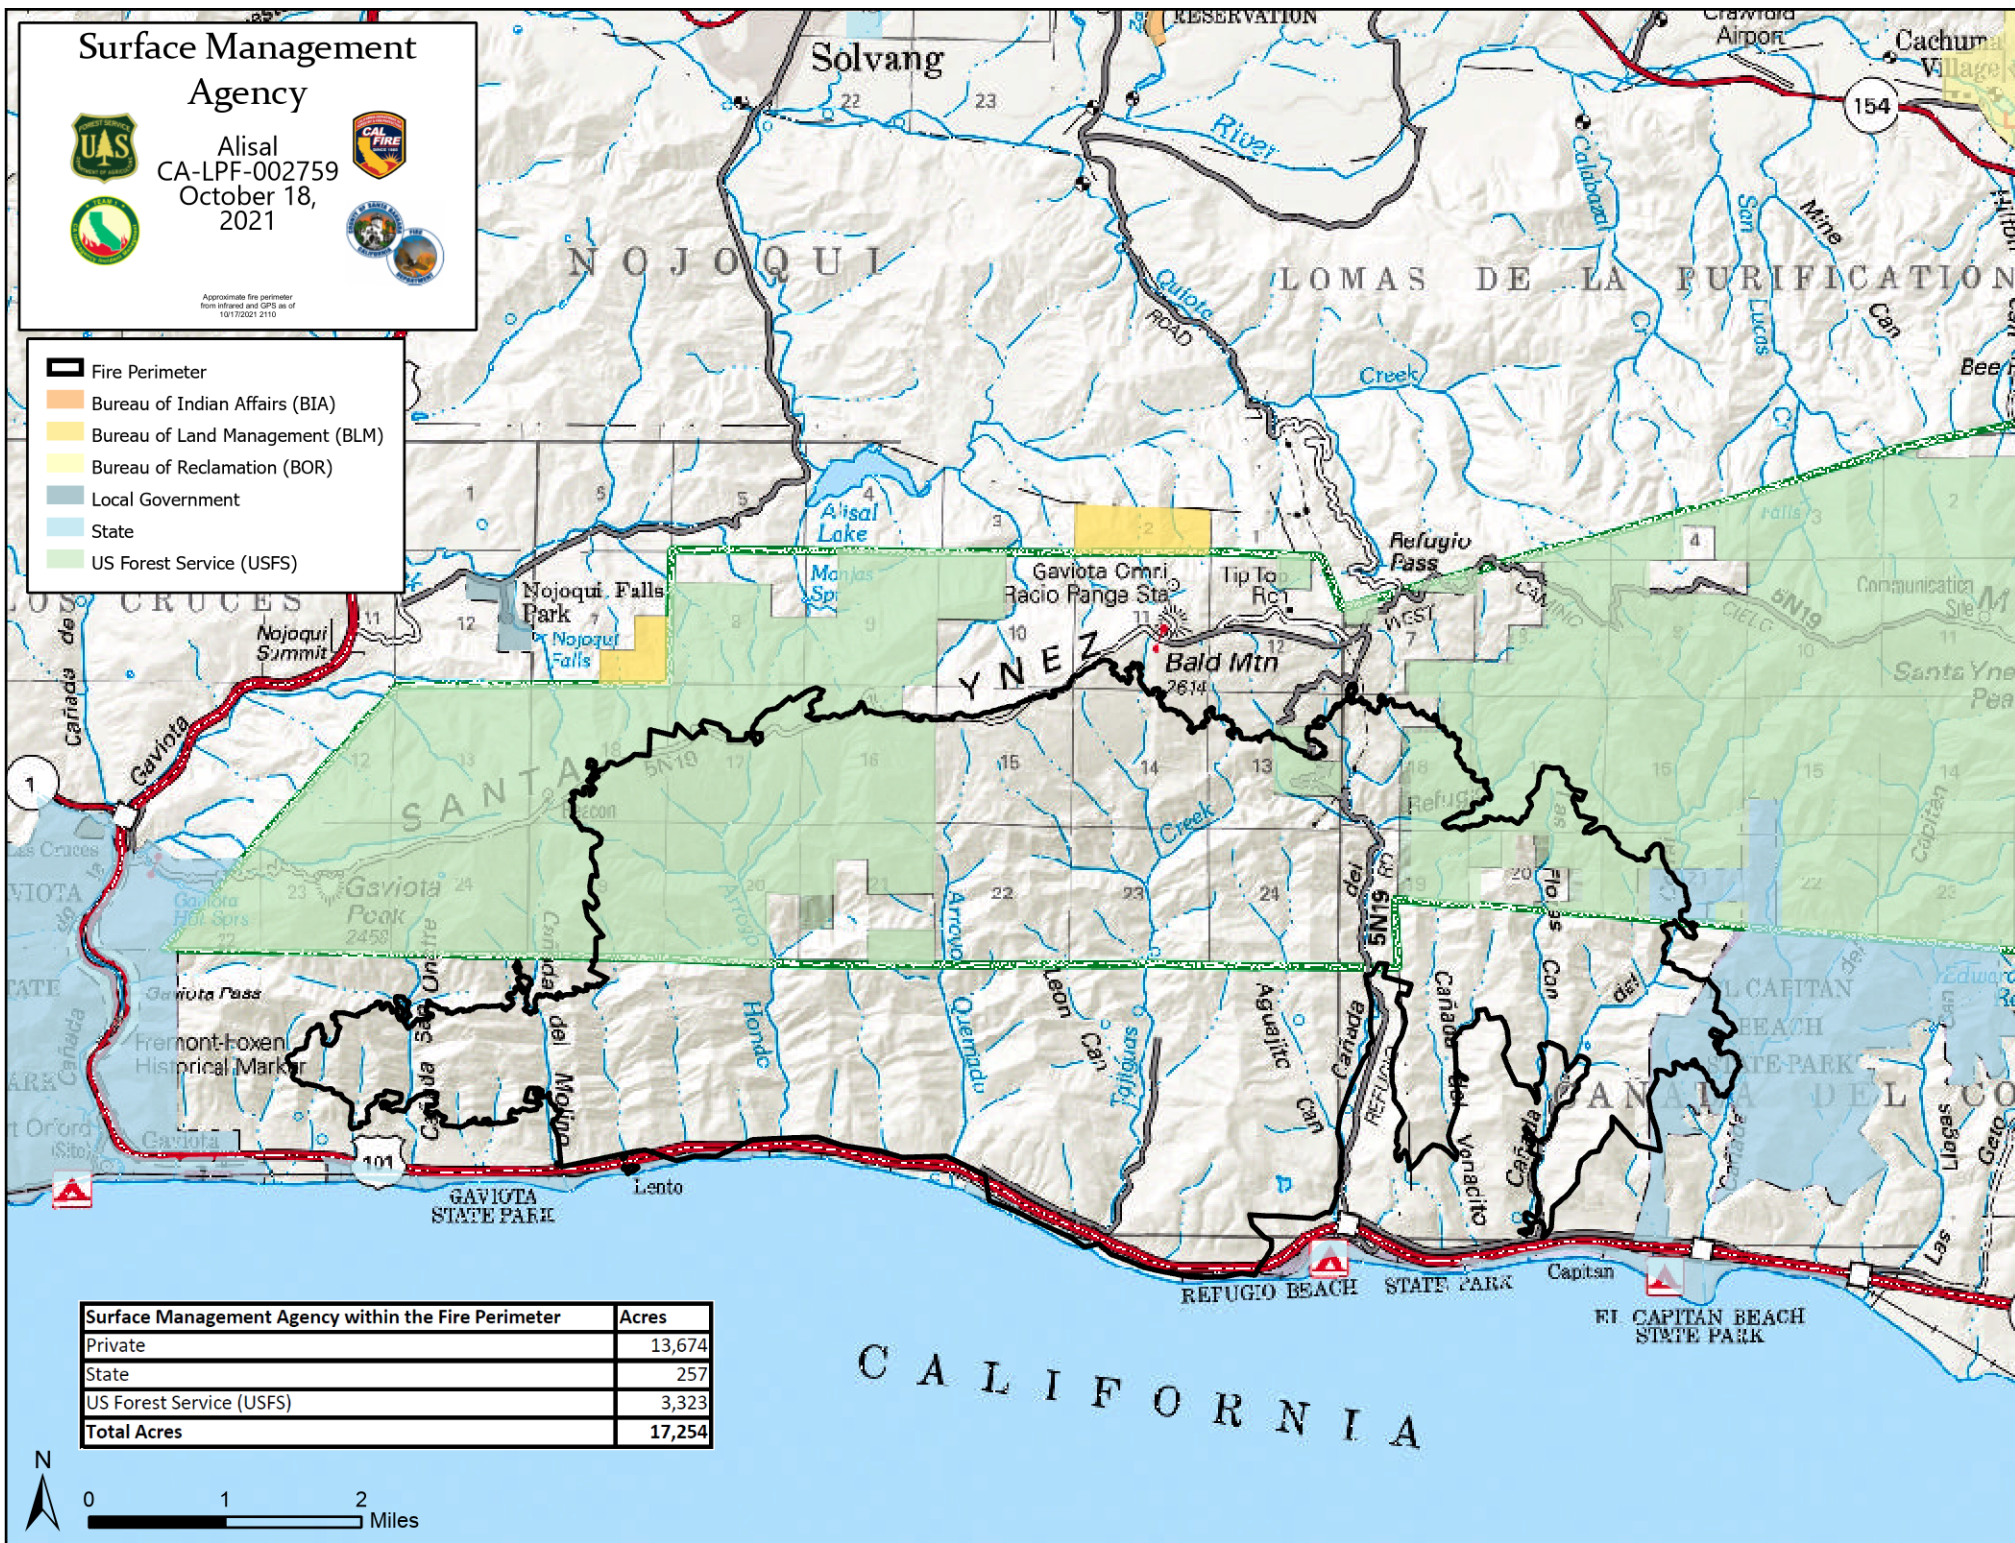

Surface Management Agency

Alisal
CA-LPF-002759
October 18,
2021

- Fire Perimeter
- Bureau of Indian Affairs (BIA)
- Bureau of Land Management (BLM)
- Bureau of Reclamation (BOR)
- Local Government
- State
- US Forest Service (USFS)

Surface Management Agency within the Fire Perimeter	Acres
Private	13,674
State	257
US Forest Service (USFS)	3,323
Total Acres	17,254