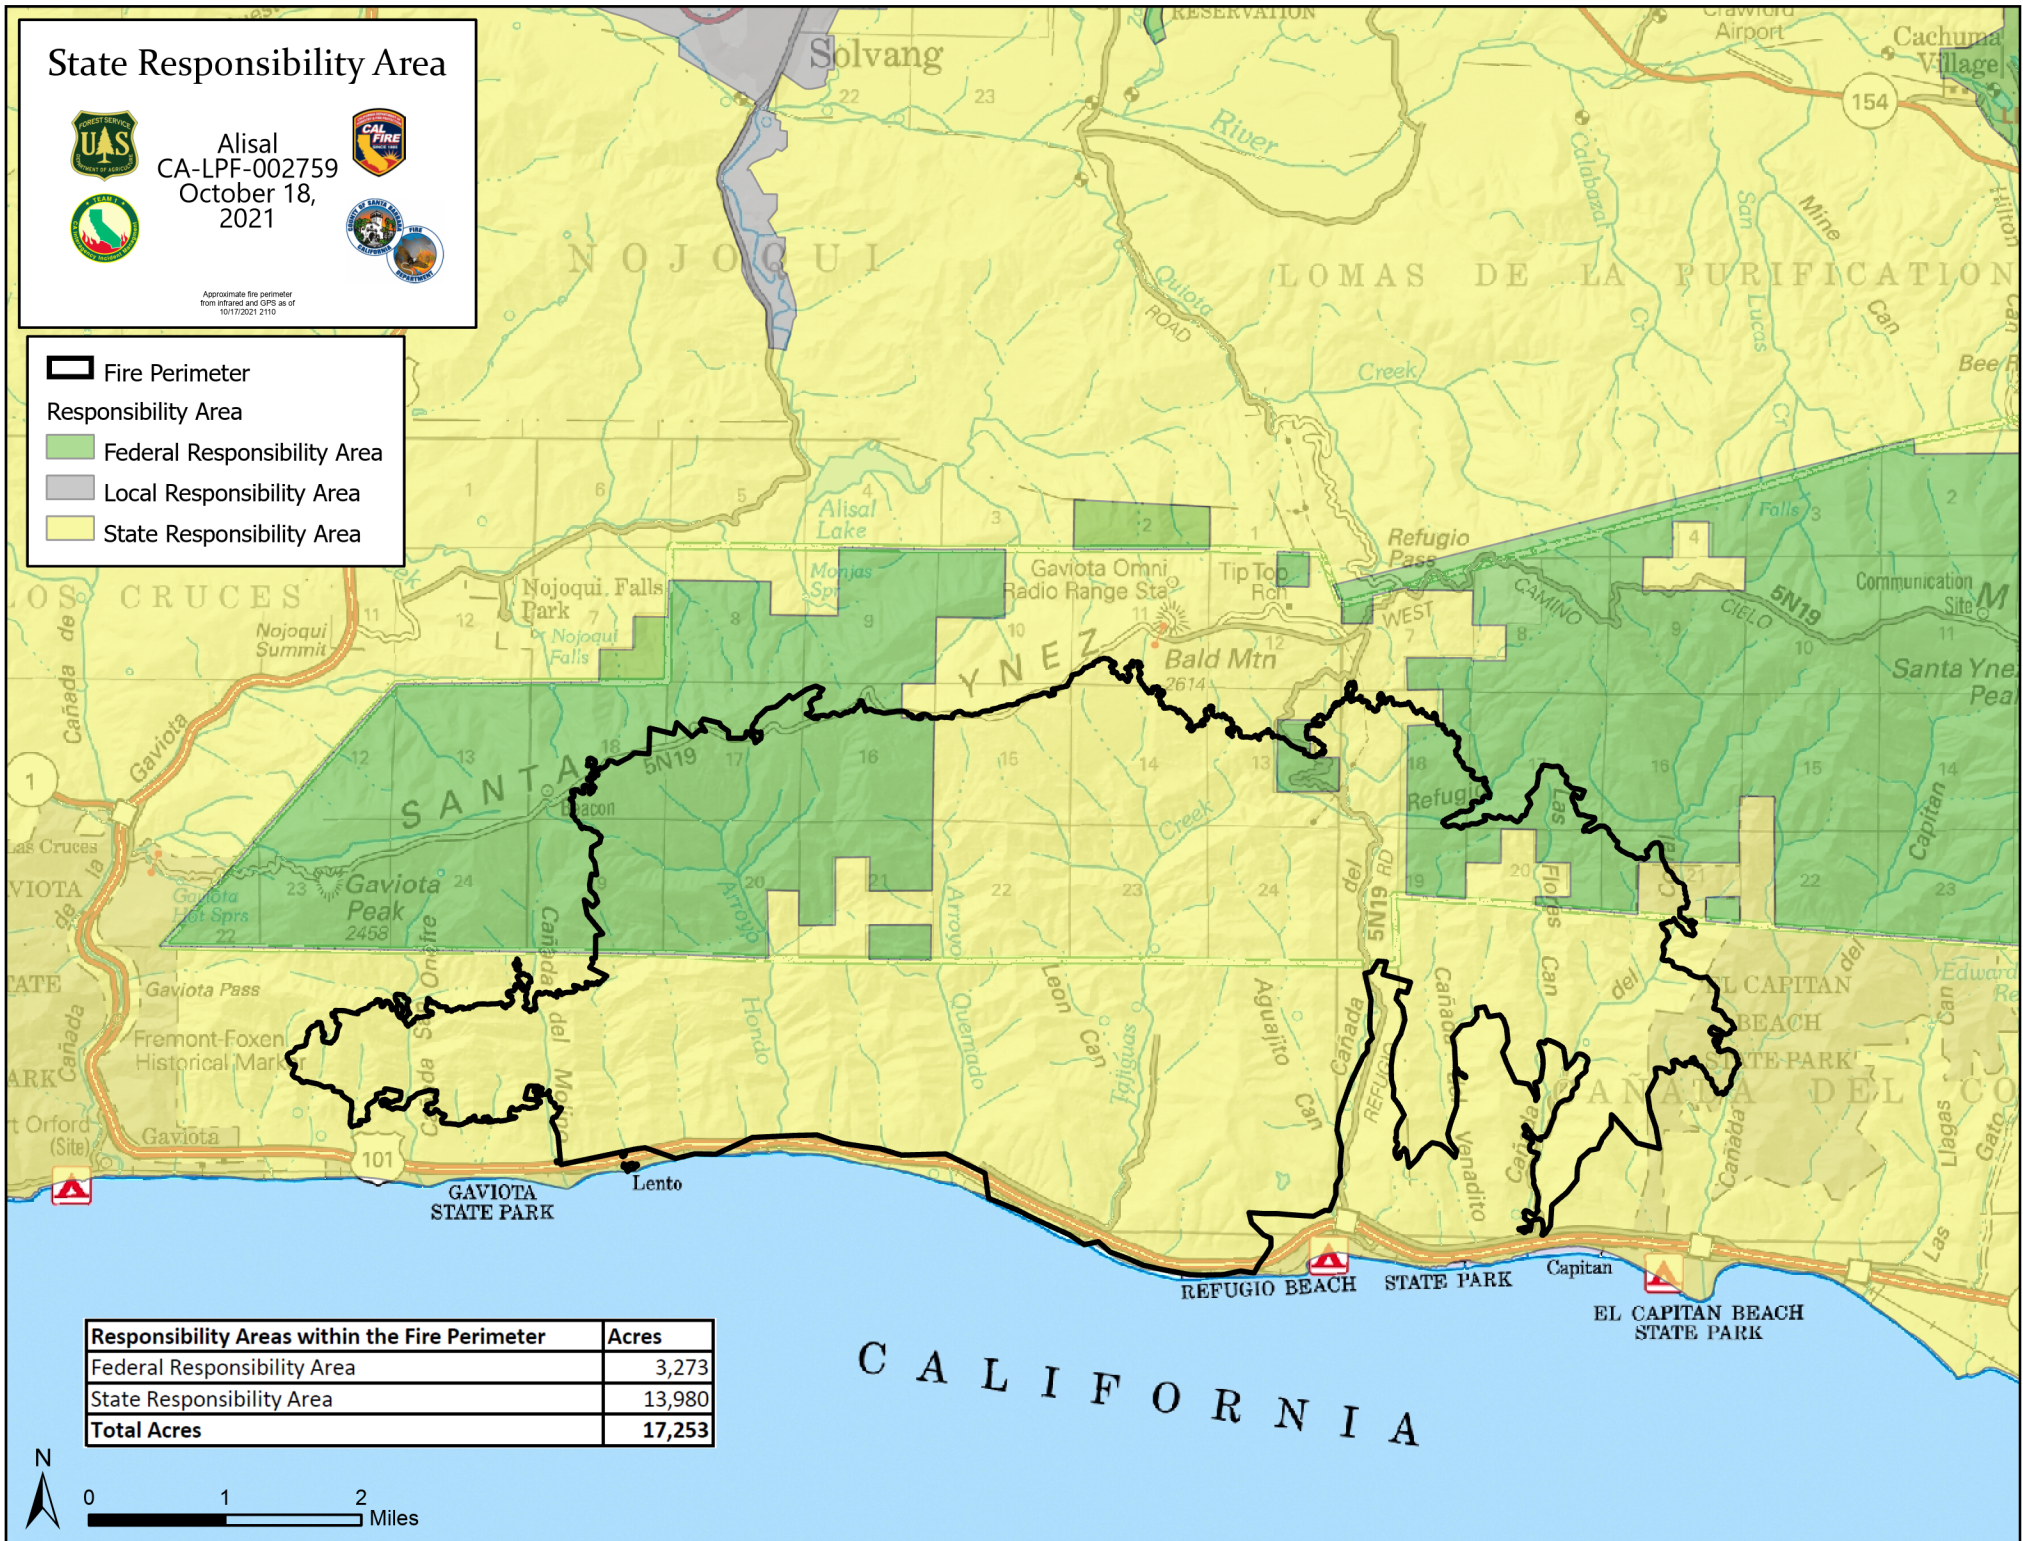

State Responsibility Area

Alisal
CA-LPF-002759
October 18,
2021

- Fire Perimeter
- Responsibility Area
  - Federal Responsibility Area
  - Local Responsibility Area
  - State Responsibility Area

Responsibility Areas within the Fire Perimeter	Acres
Federal Responsibility Area	3,273
State Responsibility Area	13,980
Total Acres	17,253