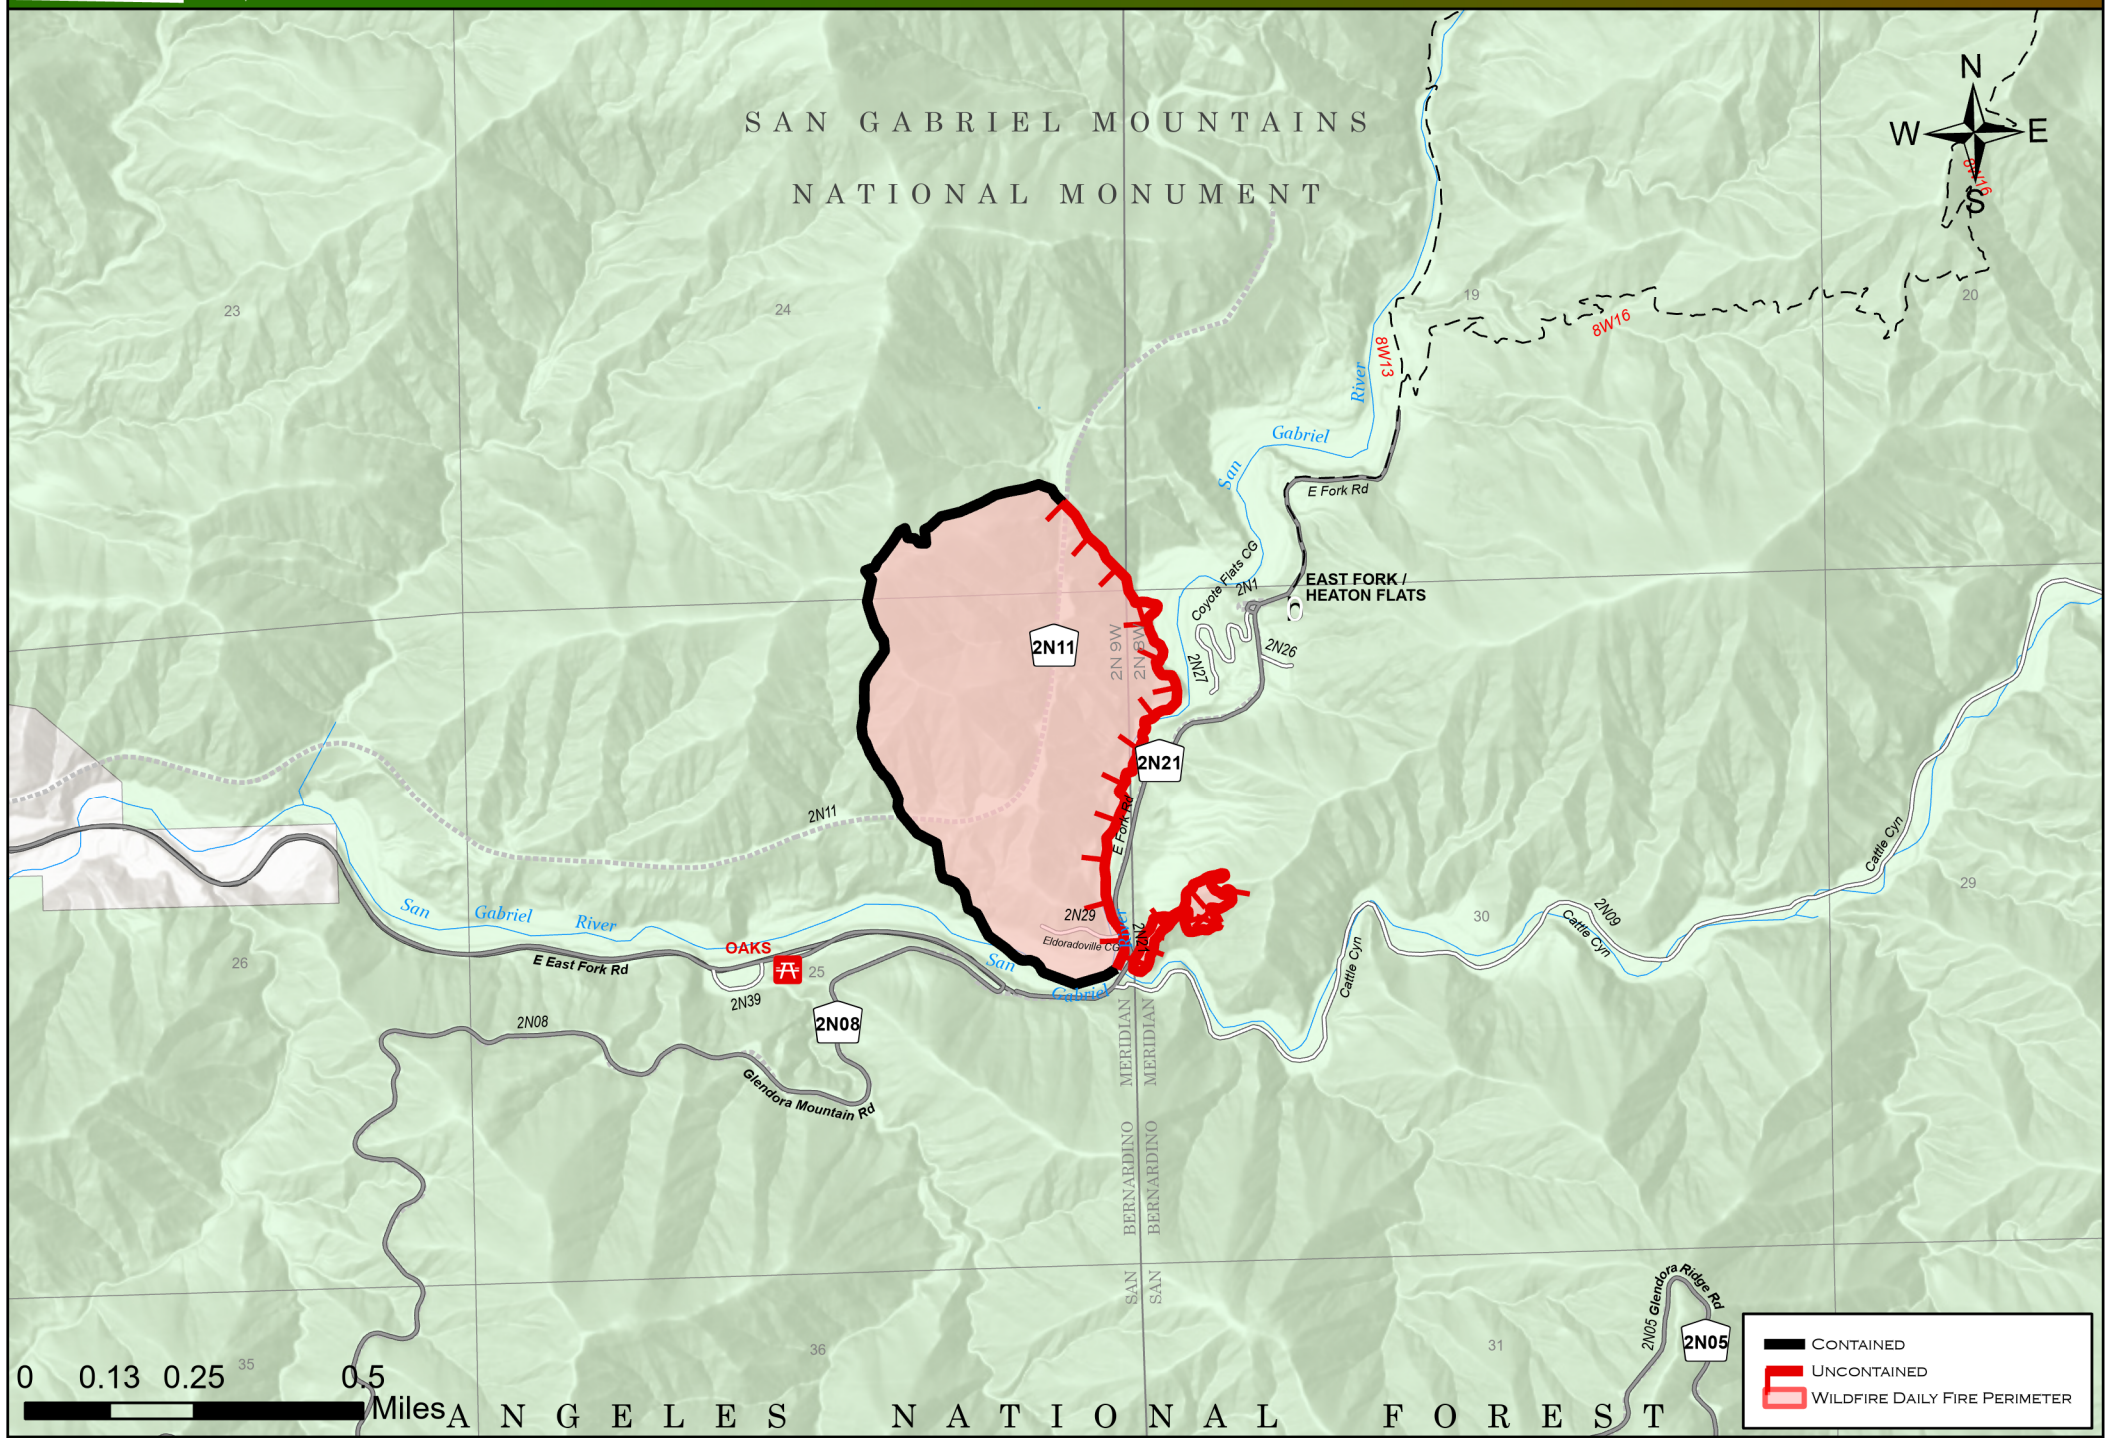

# EAST FIRE 8/26/2022

# PIO MAP

149 ACRES AT 2100 ON 8/25/2022

CA-ANF-002810

CREATED BY THE ANF GIS LAB AT 8/26/2022 1441