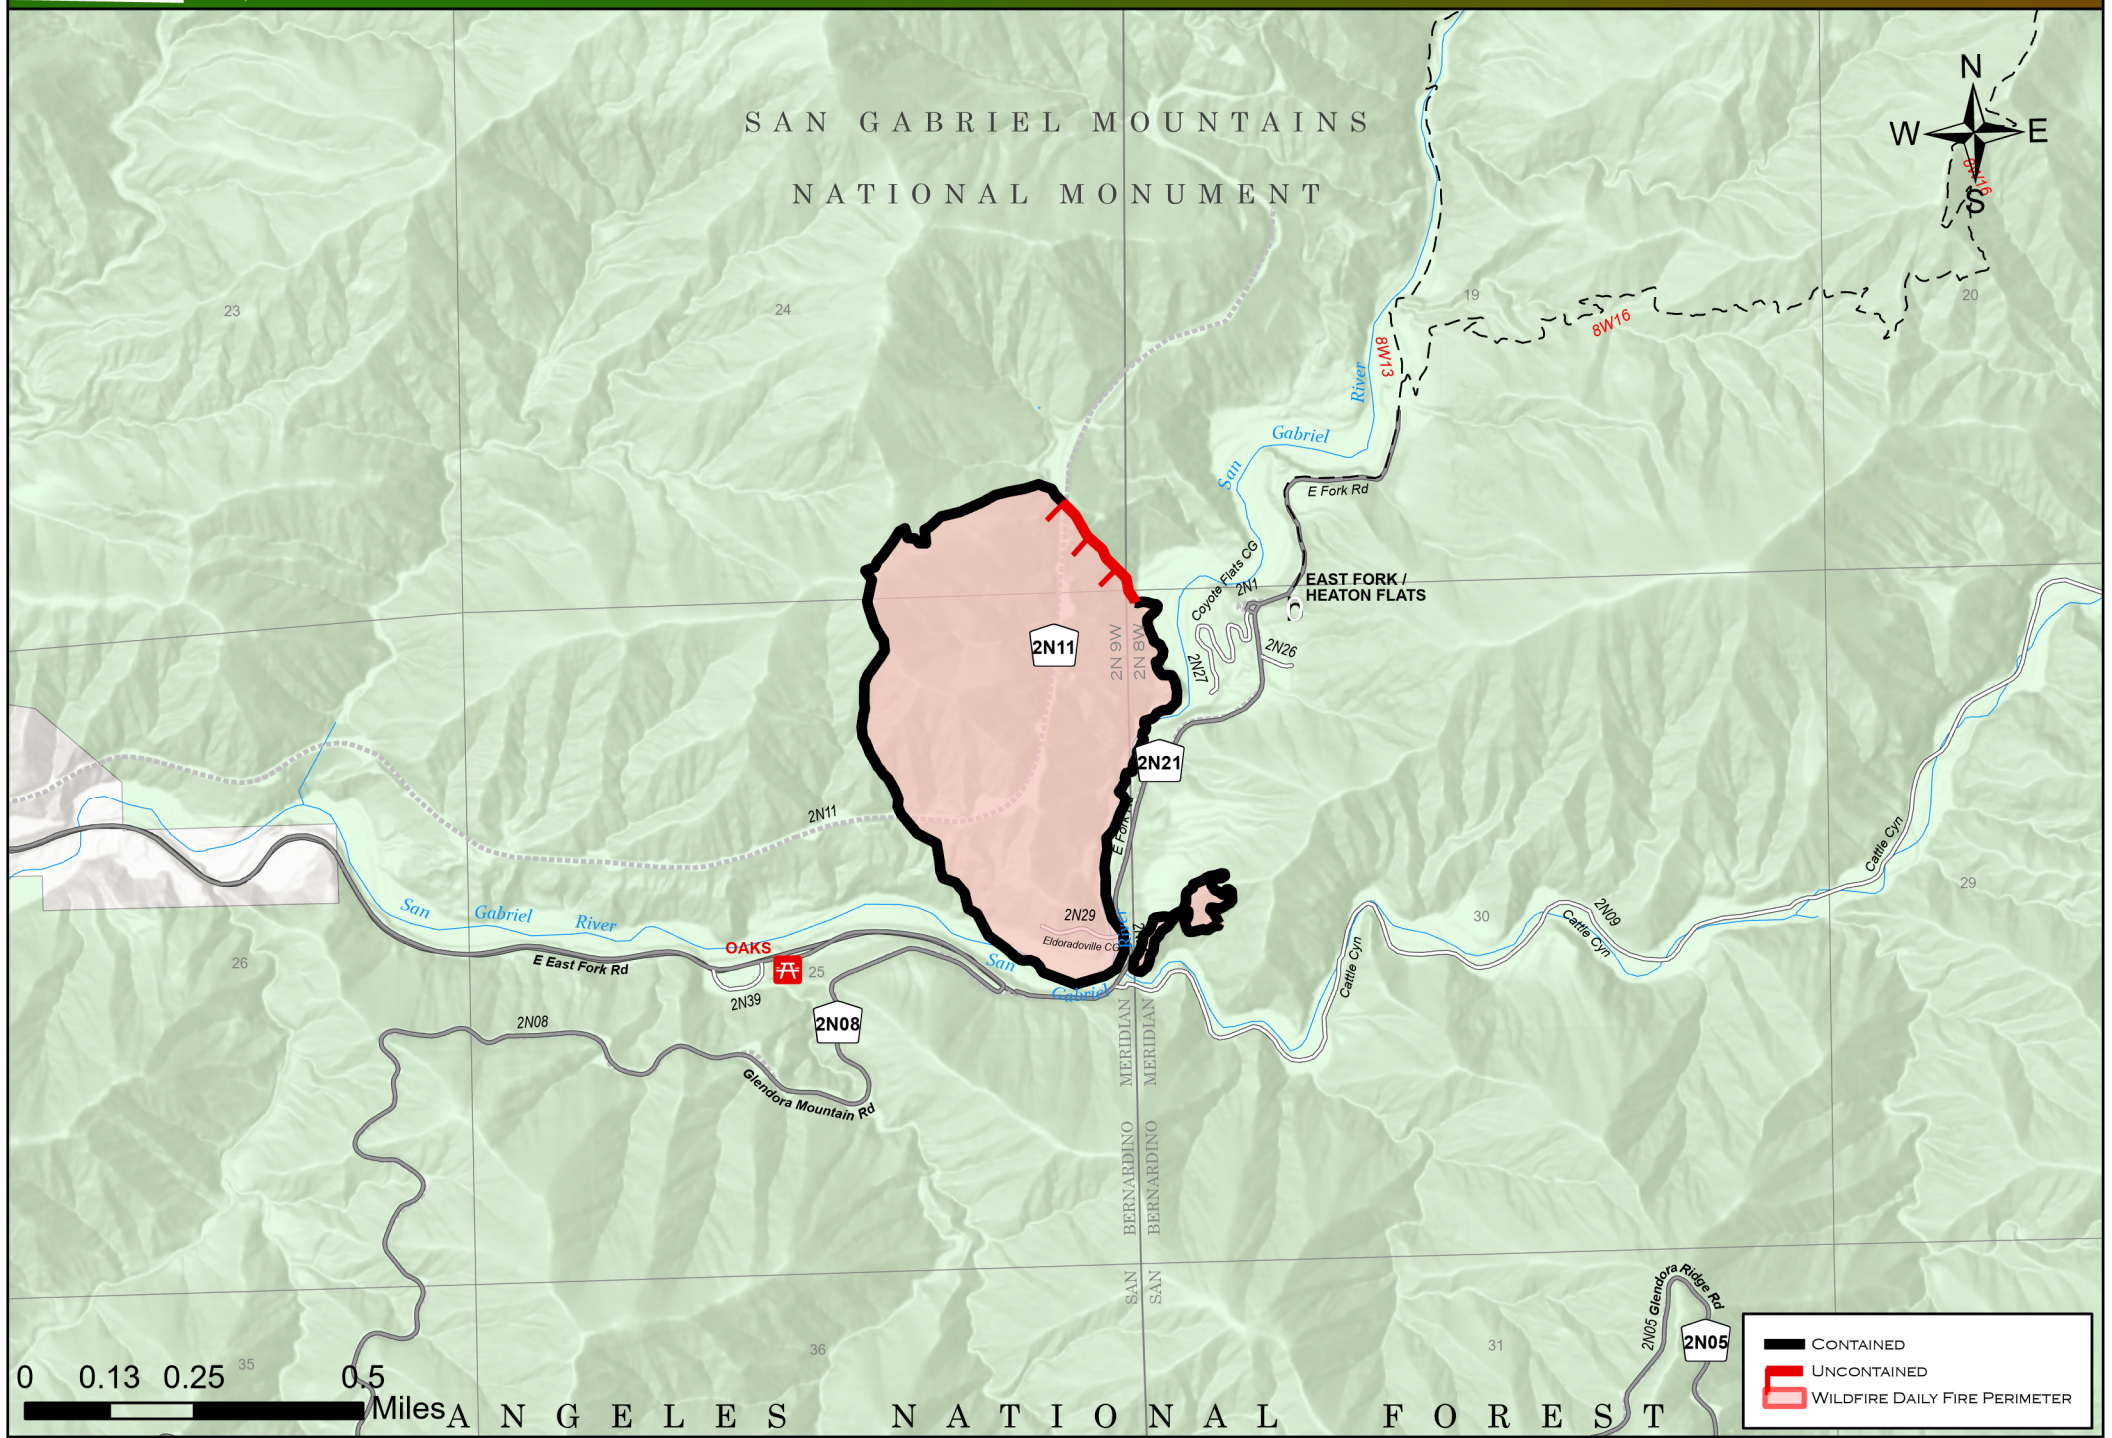

EAST FIRE 8/28/2022

PIO MAP

	CONTAINED
	UNCONTAINED
	WILDFIRE DAILY FIRE PERIMETER

149 ACRES AT 2100 ON 8/25/2022

CA-ANF-002810

CREATED BY THE ANF GIS LAB AT 8/27/2022 2321