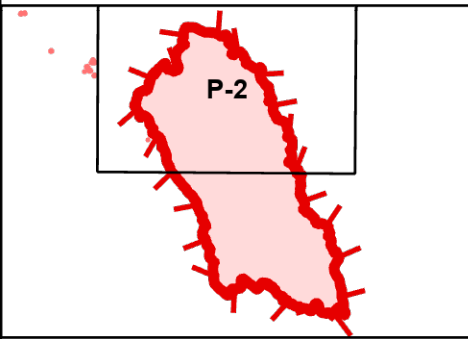

IAP Route Fire

CA-LAC-294803
9/1/2022

- () Division Break
- ▬ Uncontained
- ▭ Wildfire Daily Fire Perimeter
- ▬ Highways
- ▬ Local Connectors
- ▬ Local Roads
- - - Trails

Miles
0 1/4 1/2

1:24,000

Last Updated
9/1/2022
03.12

IAP Route Fire

CA-LAC-294803
9/1/2022

- () Division Break
- ▭ Uncontained
- ▭ Wildfire Daily Fire Perimeter
- ▬ Highways
- ▬ Local Roads
- ▬ Dirt Roads

1:24,000

Last Updated
9/1/2022
03.12