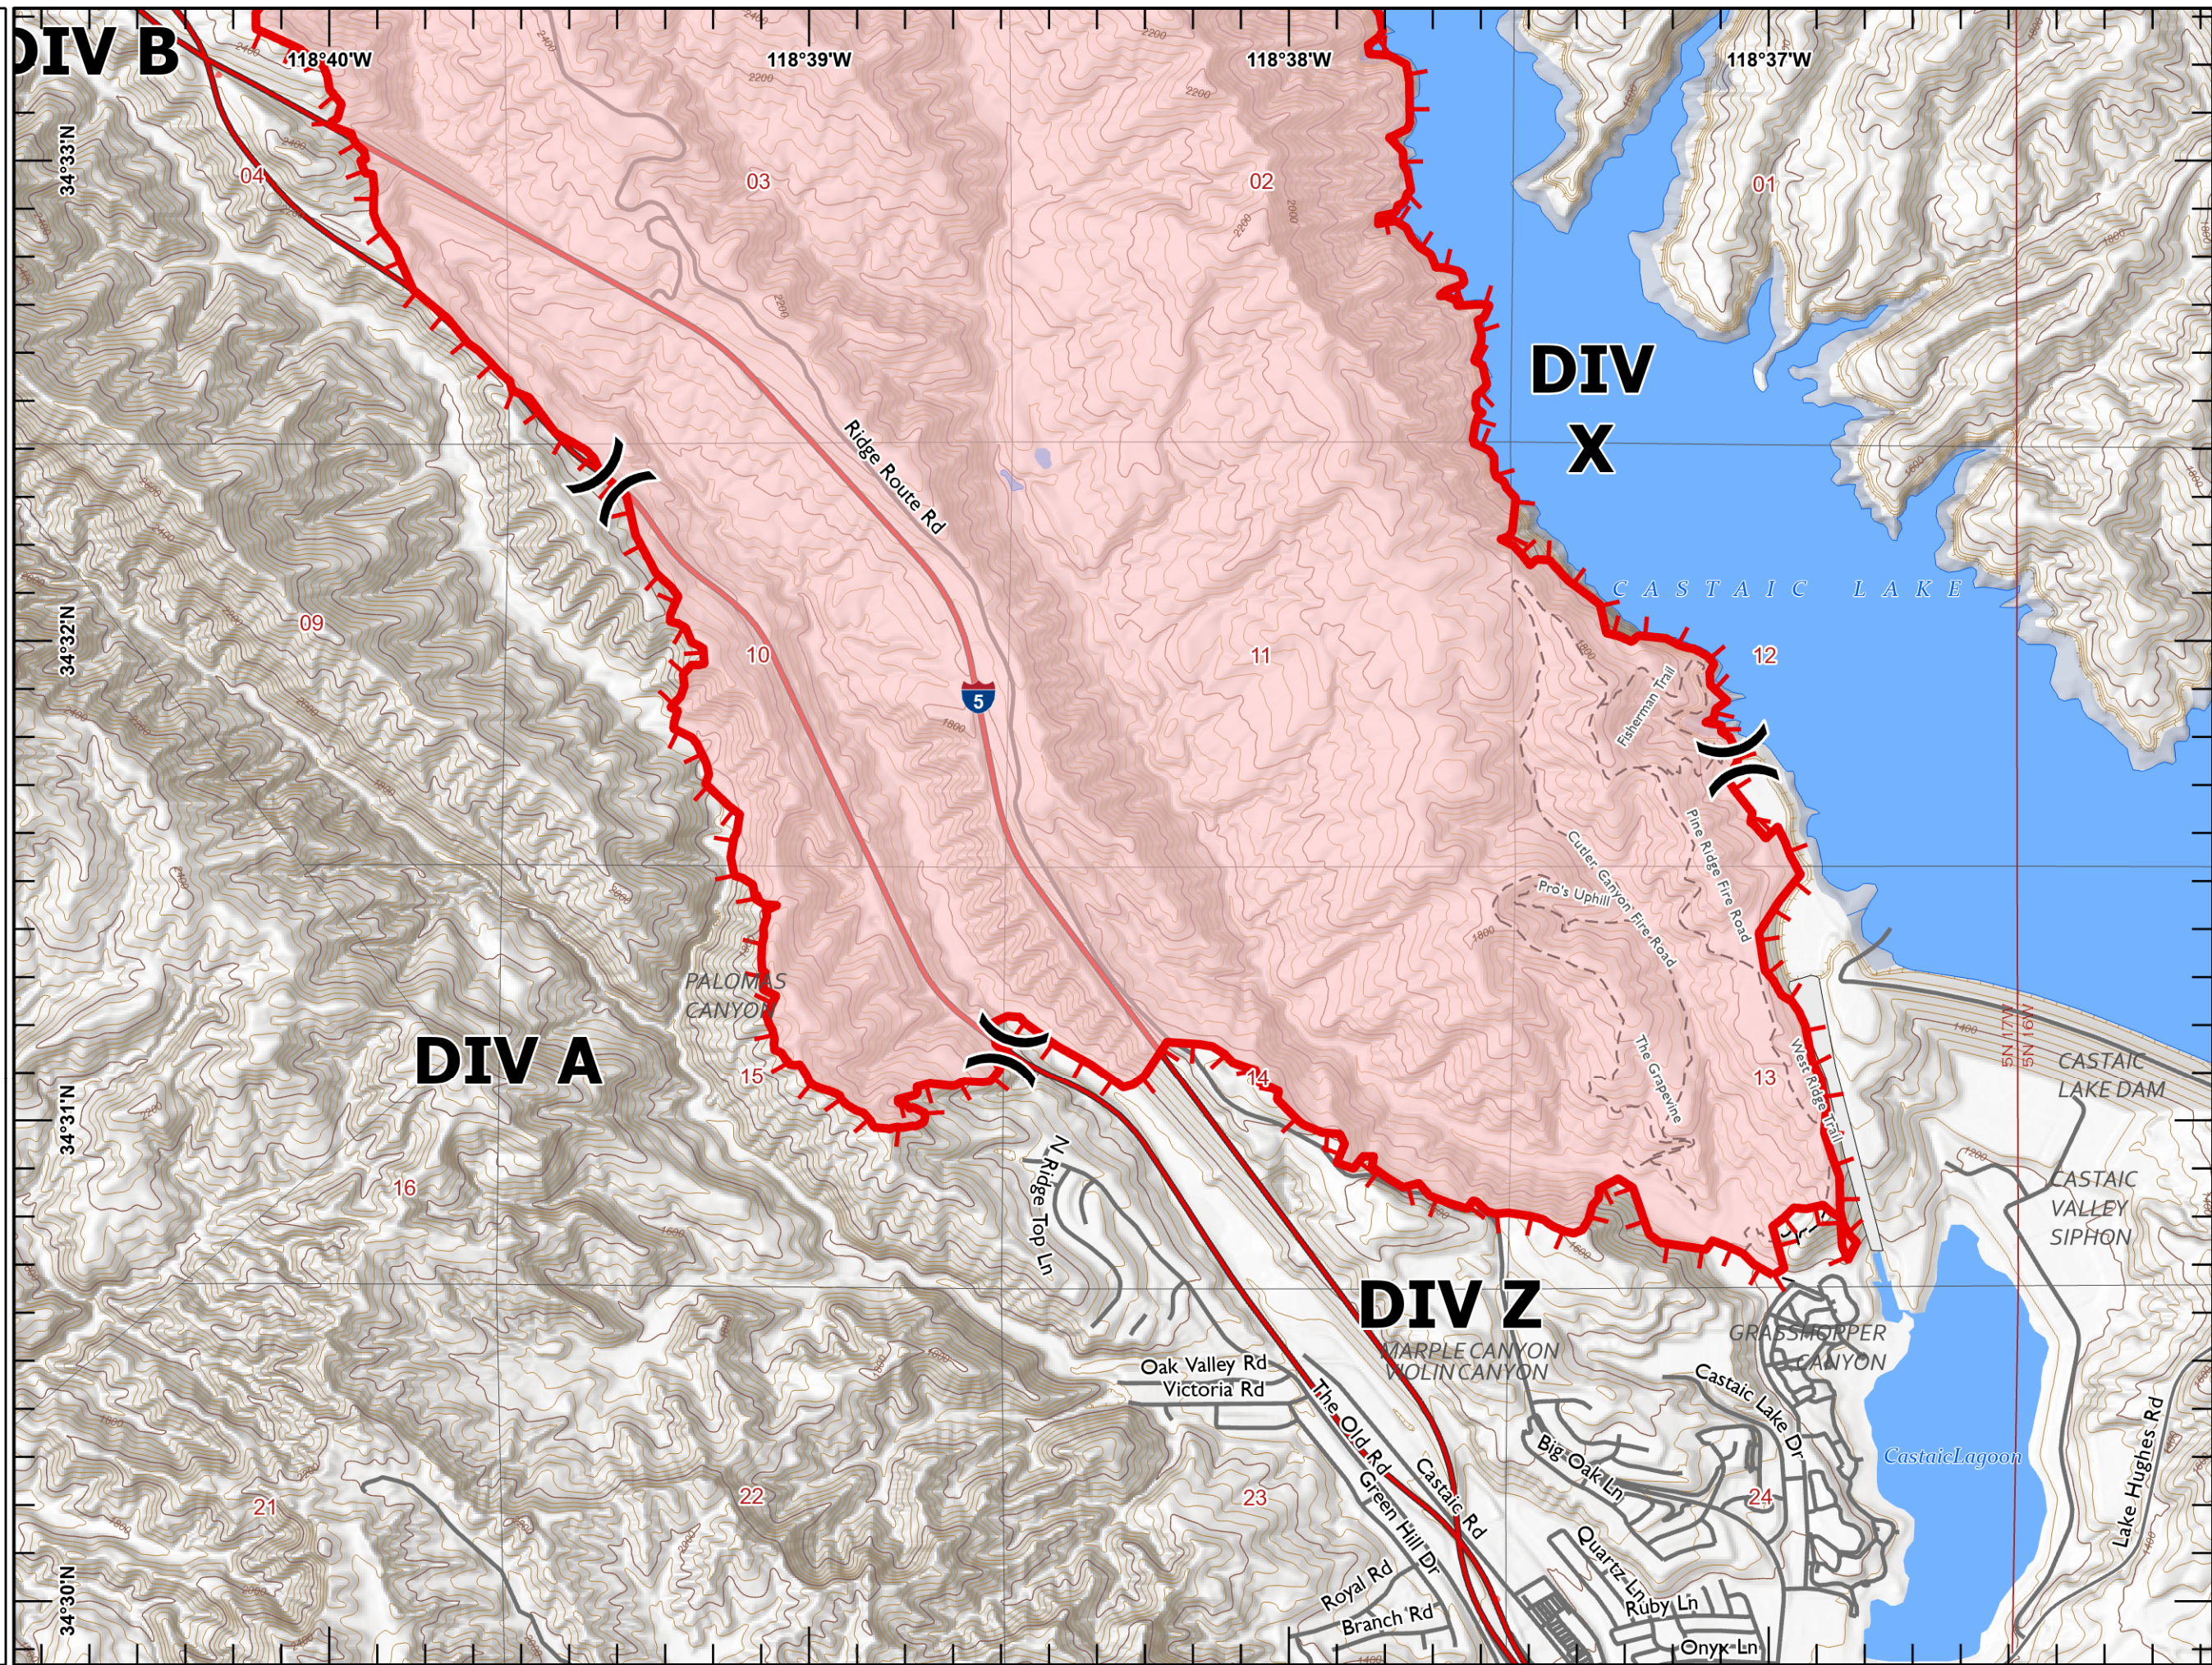

IAP Route Fire

CA-LAC-294803
9/1/2022

- () Division Break
- ▬ Uncontained
- ▭ Wildfire Daily Fire Perimeter
- ▬ Highways
- ▬ Local Connectors
- ▬ Local Roads
- - - Trails

Miles
0 1/4 1/2

1:24,000

Last Updated
9/1/2022
03.12

IAP Route Fire

CA-LAC-294803
9/1/2022

- () Division Break
- ▭ Uncontained
- ▭ Wildfire Daily Fire Perimeter
- ▬ Highways
- ▬ Local Roads
- ▬ Dirt Roads

1:24,000

Last Updated
9/1/2022
03.12