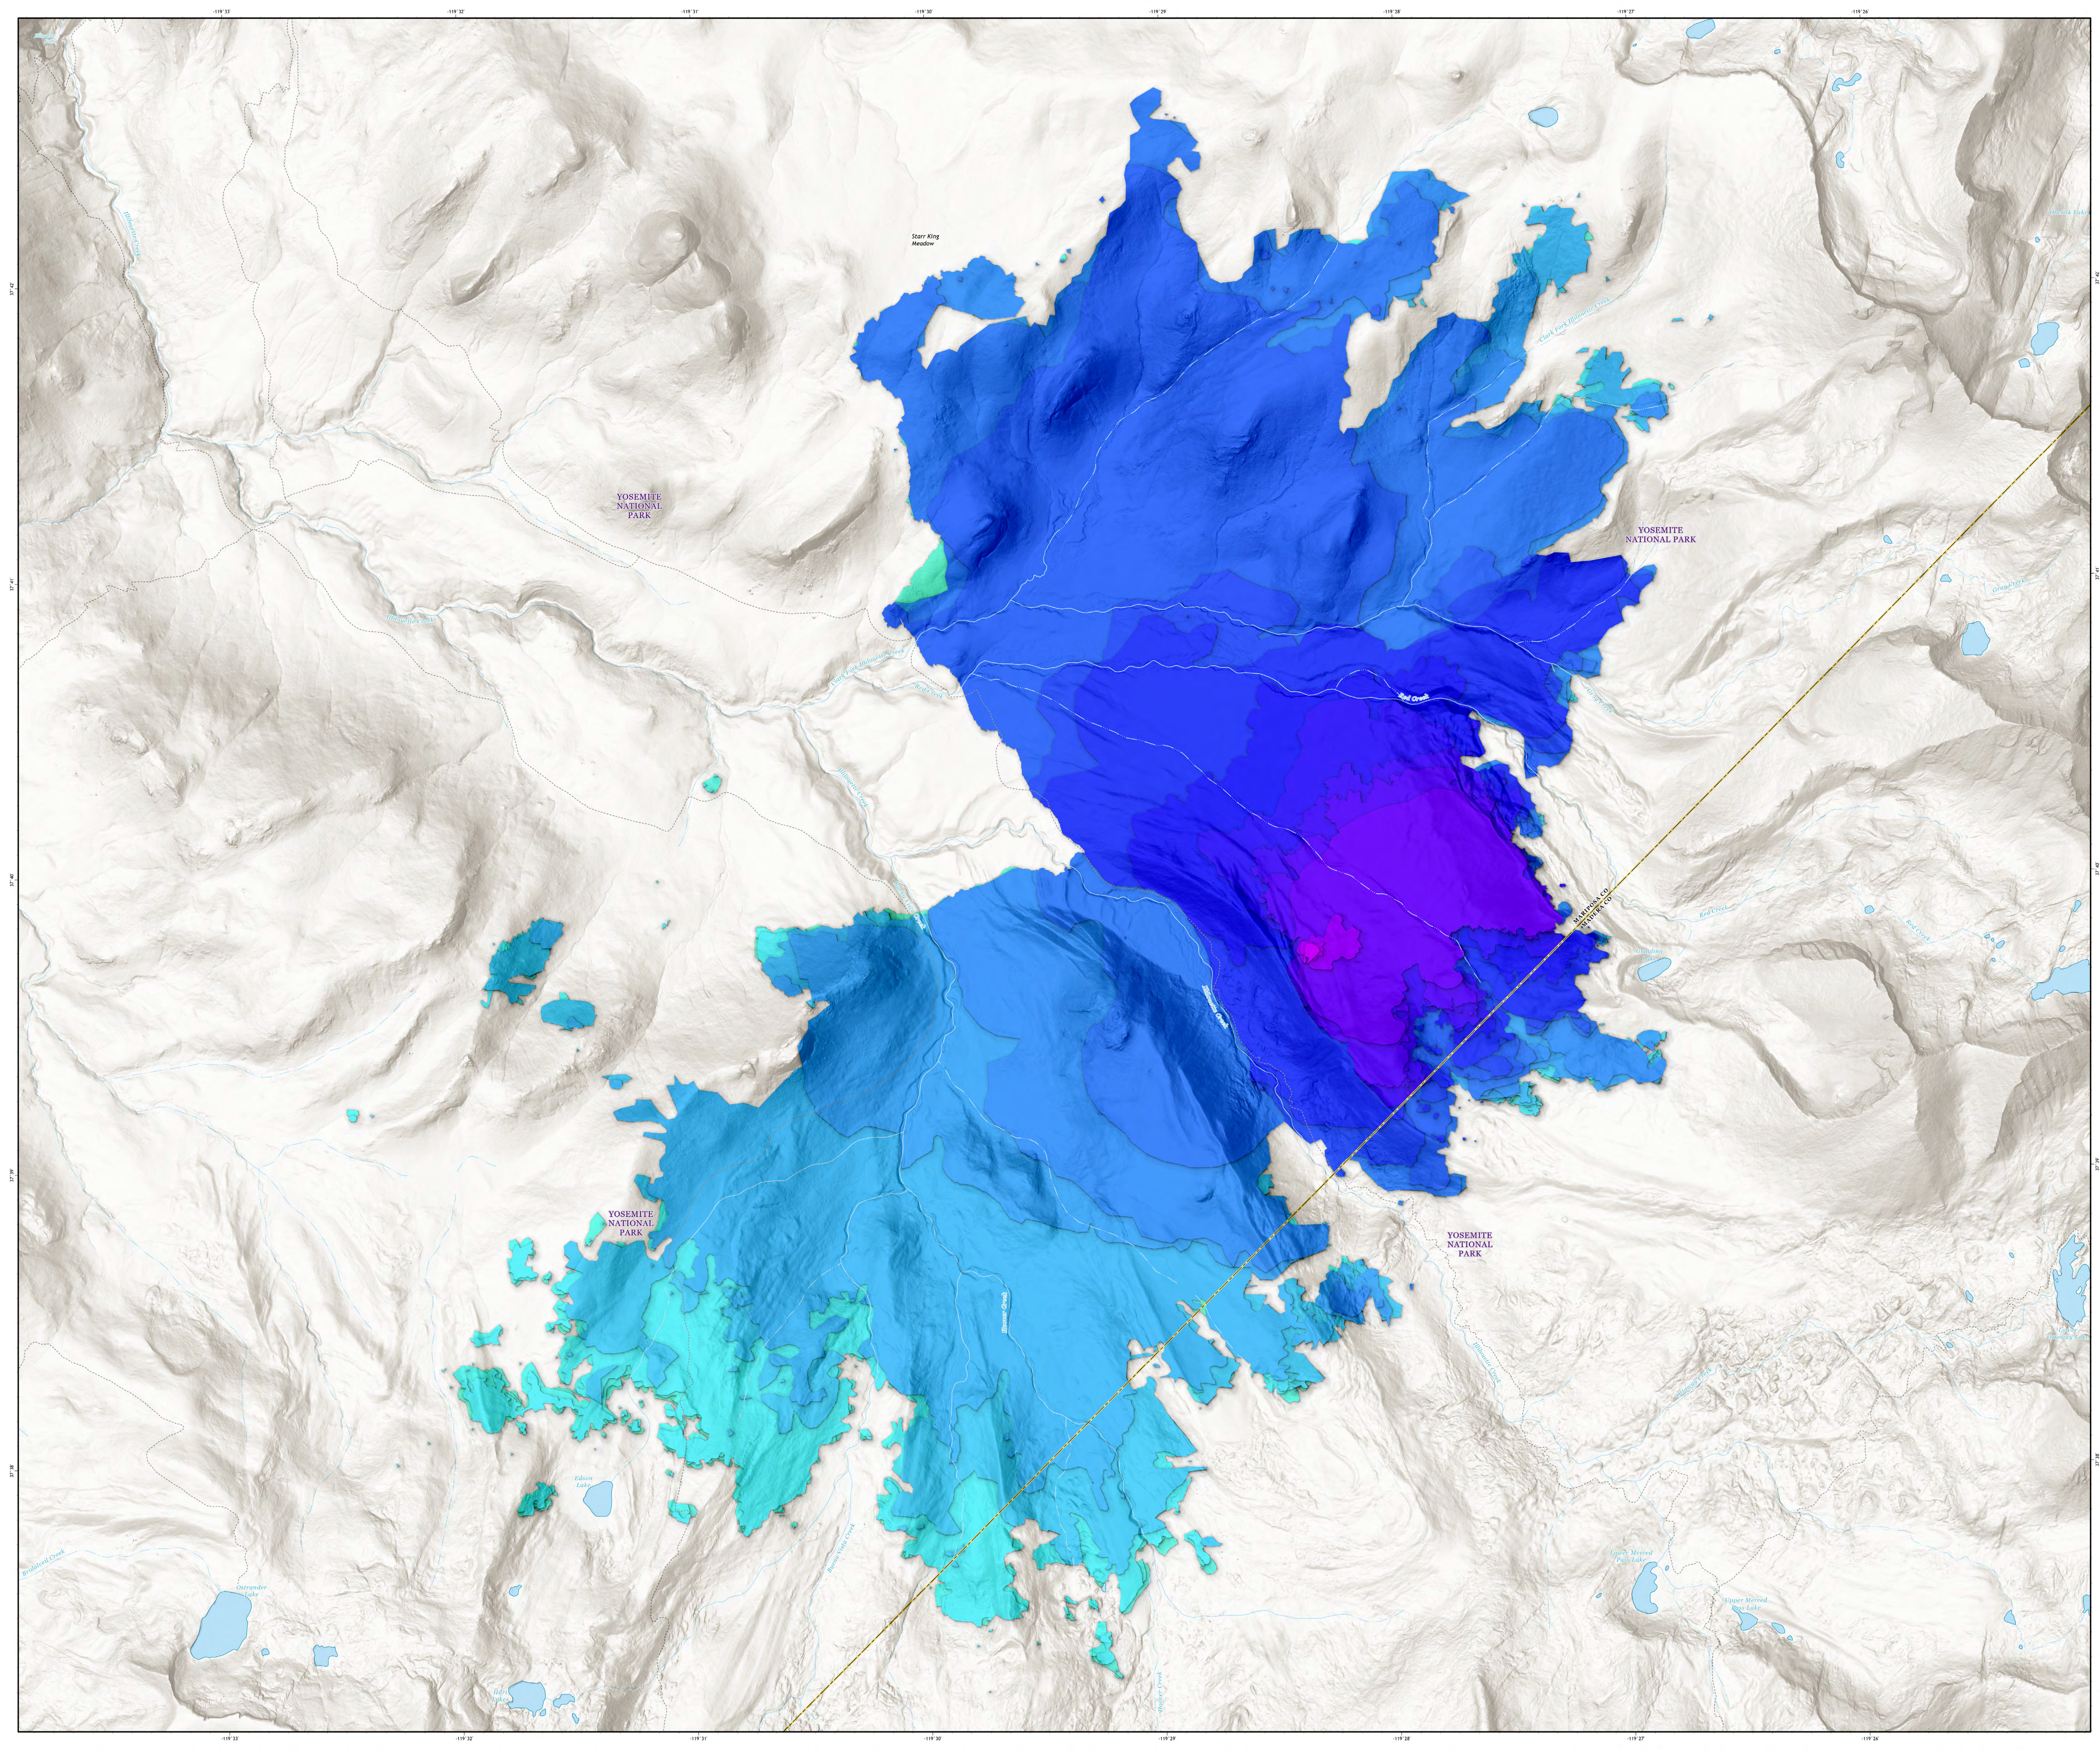

# Progression Map

## Red Fire

### CA-YNP-000056

September 16, 2022  
8,364 acres on 9/15 00:45

0 1/4 1/2 3/4 1 Miles

0 1/4 1/2 3/4 1 Kilometers

California Interagency Incident Management Team

1:12,000

Datum: North American 1983